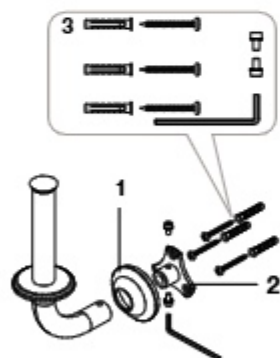

Hotels Classic

Toalheiros e porta-rolos

A815422001	600 mm
A815420001	450 mm

A815436001

A815491001

		€
1	A840544001	2,75
2	A840221000	6,45
3	A848056000	1,30

Medidas em mm.

Os preços indicados são unitários e não incluem IVA.
A presente tabela anula as anteriores.