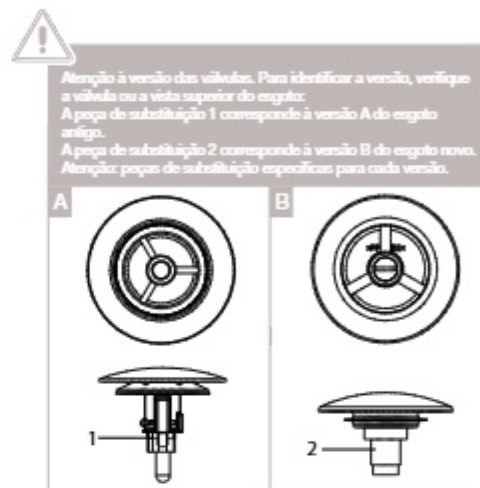

Stonex®

Ariane & Kauai

Ariane		
A2484700..0	Banheira oval com válvula click-clack e sibão	1650x750 mm
A2486690..0		1650x750 mm

Kauai		
A2486170..0	Banheira oval com válvula click-clack e sibão	1650x750 mm

Na referência do produto, substituir ".*" pelo código do acabamento escolhido:
00 Branco
0P Pérola
0X Ônix
0B Bege
0C Café
0K Preto

Acabamentos válvula de descarga:

Na referência do produto, substituir ".*" pelo código do acabamento escolhido:
00 Cromado
NB Preto mate
IR Branco mate
OR Branco brilho
RG Rose gold
CN Preto titâneo

		€
1	AB0050600R Cromado A	58,40
2	AB0056000R B	34,50
3	PD5000150	96,40

	€
A24L581000	57,30
A24L5810NB	82,20
A24L58101R	80,50
4 A24L58100R	82,20
A24L5810RG	82,20
A24L5810CN	82,20