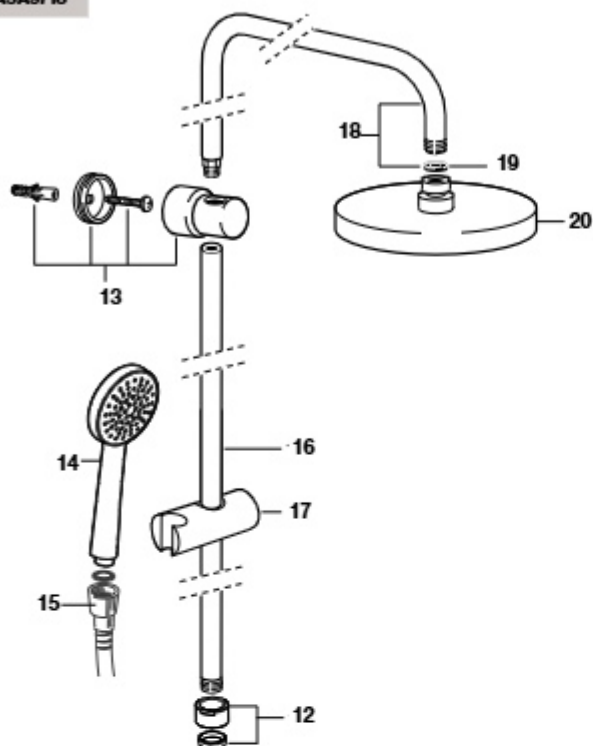

Victoria-T Basic

Coluna termostática para duche

A5A9718

1	AG0041600R	84,20	5	A525016609	5,52	9	A525016303	30,80	13	AG0041300R	38,60	18	AG0041400R	73,10
2	A525015803	75,30	6	AG0026307R	5,72	10	AG0085400R	8,06	15	A525009800	26,10	19	AG0056807R	4,55
3	AG0172900R	5,94	7	A525016000	55,00	11	AG0151300R	27,80	16	AG0041200R	50,60	20	AG0087300R	120,00
4	A525017203	2,64	8	A525016207	2,45	12	AG0056300R	6,55	17	AG0041500R	15,20			

Medidas em mm.

Os preços indicados são unitários e não incluem IVA.
A presente tabela anula as anteriores.