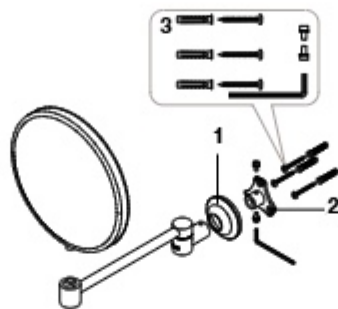

Hotels Classic

Peças de substituição específicas

A815480001

A815486001

A815410001

A815413001

A815414001

A815437001

	€
1 A840544001	2,75
2 A840221000	6,45
3 A848056000	1,30

	€
4 A840709001	29,20
5 A840352000	9,97
12 A840729000	5,16