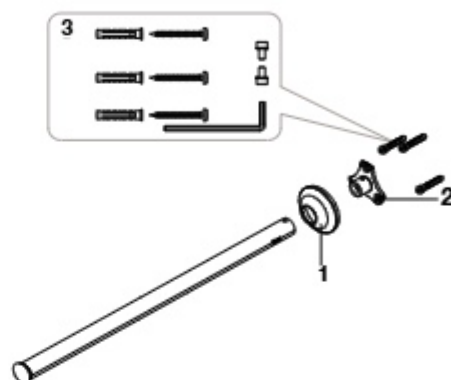

A815429001

A815436001