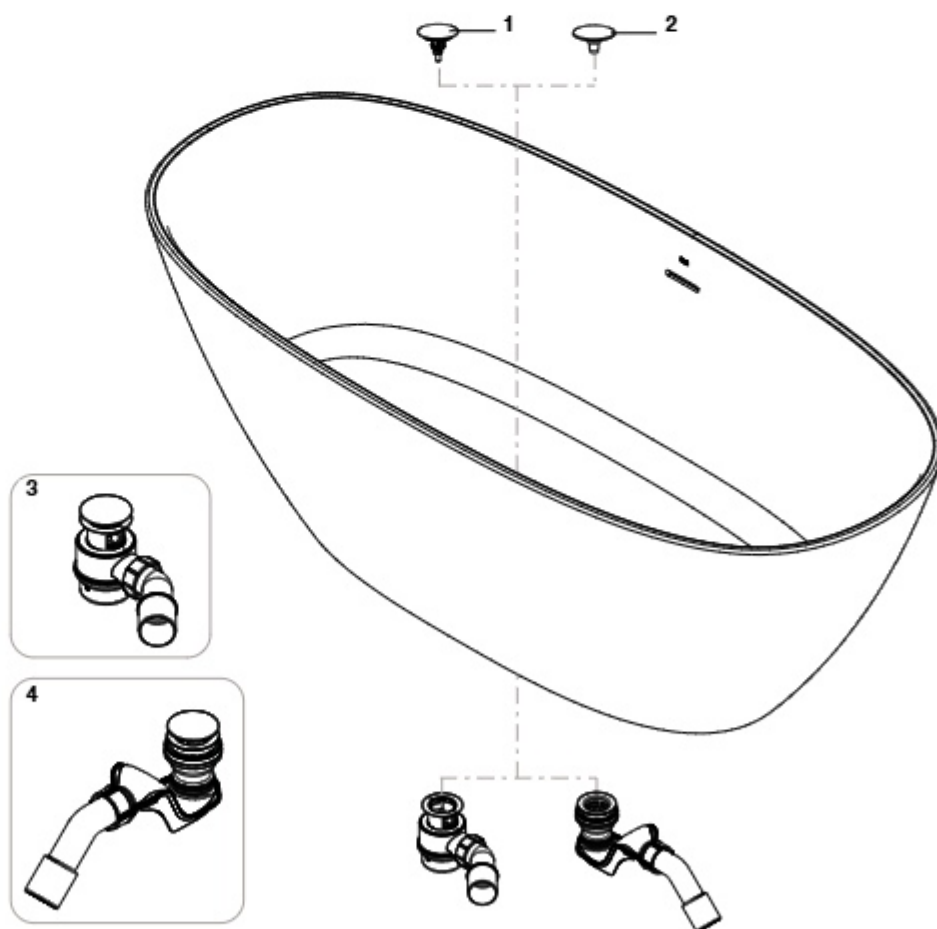

Stonex®

Ariane & Kauai

Ariane		
A2484700..0	Banheira oval com válvula click-clack e sibão	1650x750 mm
A2486690..0		1650x750 mm

Kauai		
A2486170..0	Banheira oval com válvula click-clack e sibão	1650x750 mm

Na referência do produto, substituir ".*" pelo código do acabamento escolhido:
00 Branco
0P Pérola
0X Ônix
0B Bege
0C Café
0K Preto

Acabamentos válvula de descarga:

Na referência do produto, substituir ".*" pelo código do acabamento escolhido:
00 Cromado
NB Preto mate
IR Branco mate
OR Branco brilho
RG Rose gold
CN Preto titâneo

		€
1	AB0050600R Cromado A	58,40
2	AB0056000R B	34,50
3	PD5000150	96,40

	€
A24L581000	57,30
A24L5810NB	82,20
A24L58101R	80,50
4 A24L58100R	82,20
A24L5810RG	82,20
A24L5810CN	82,20