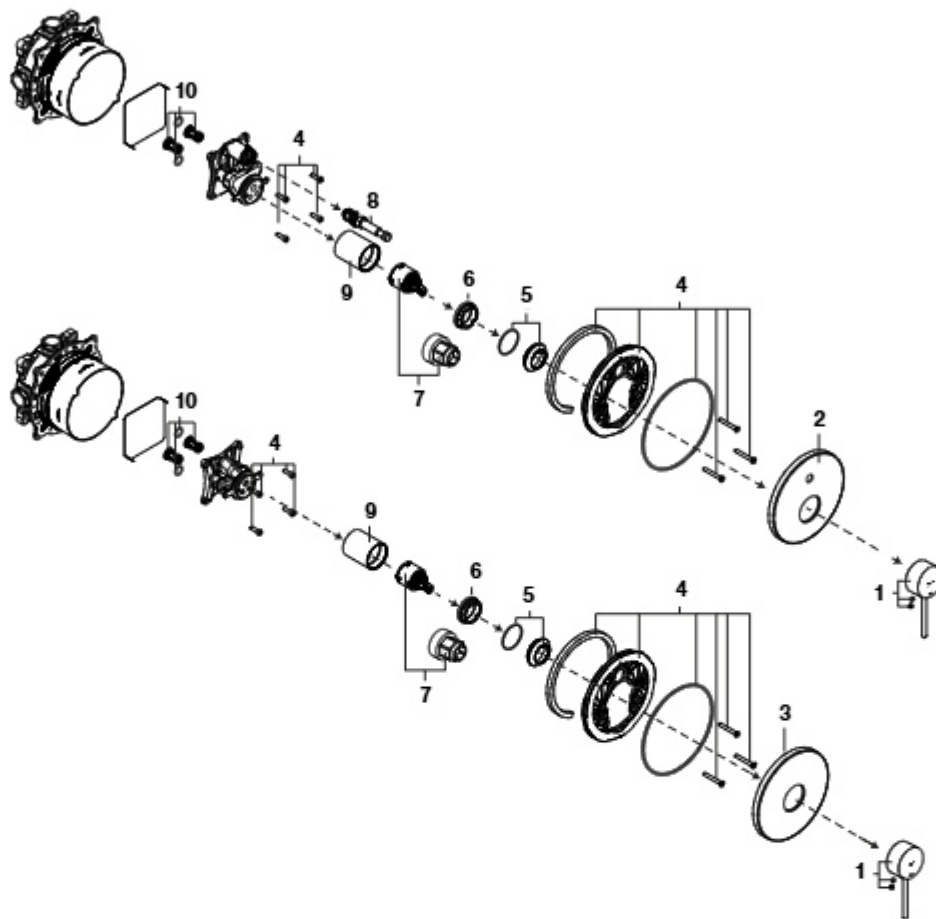

Nu

Misturadora de encastrar para banho-duche

A5A0B3F

A5A2B3F

As últimas posições de cada código indicam

o acabamento (cor):

00 Cromado

CN Preto Titânio

	€		€		
1	AG0247300R	28,60	6 AG0228800R	21,60	
	AG02473CNR	37,70	7 AG0110607R	9,58	
2	AG0264100R	38,10	A525006500	Chrome	22,50
	AG02641CNR	57,30	8 AG0218600R	22,00	
3	AG0264200R	38,00	AG02186CNR	71,60	
	AG02642CNR	56,90	9 AG0264000R	14,90	
4	AG0120900R	22,50	AG02640CNR	46,30	
	AG0216600R	2,84	10 AG0121000R	21,40	
5	AG02166CNR	2,28			

Medidas em mm.

Os preços indicados são unitários e não incluem IVA.
A presente tabela anula as anteriores.