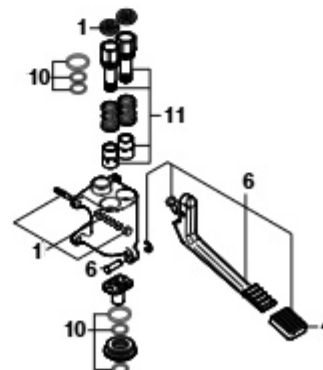

Misturadora progressiva de pedal

A505128900

H - Quente
C - Frio

	€
1 AG0150800R	11,10
2 AG0150100R C	52,50
3 AG0150200R	54,40
4 AG0150400R	19,10

	€
5 AG0150900R	71,60
6 AG0150600R C	101,00
7 AG0151100R	9,95
8 AG0150300R H	54,40

	€
9 AG0150700R H	101,00
10 AG0151000R	101,00
11 AG0150500R	63,60