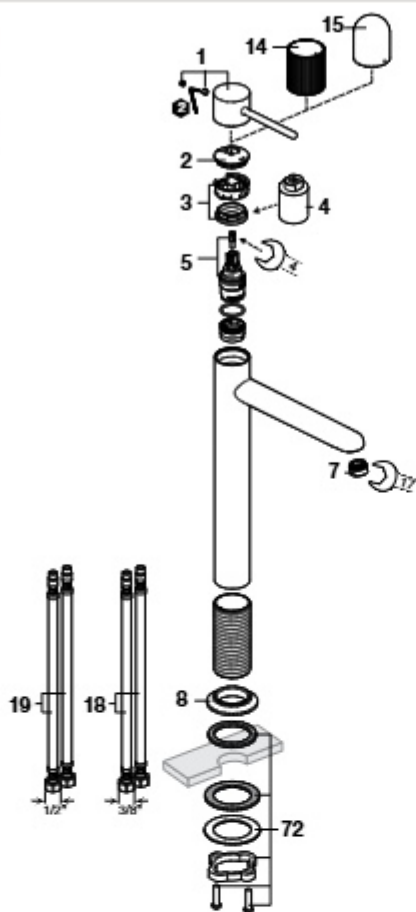

Nu

Torneira para lavatório

A5A343F

A5A3C3F

A5A3X3F