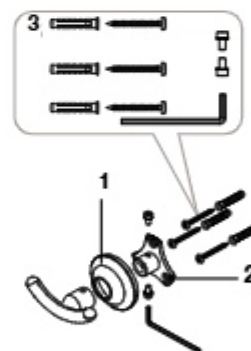

€
1	A840544001	2,75
2	A840221000	6,45
3	A848056000	1,30

Medidas em mm.

Os preços indicados são unitários e não incluem IVA.
A presente tabela anula as anteriores.