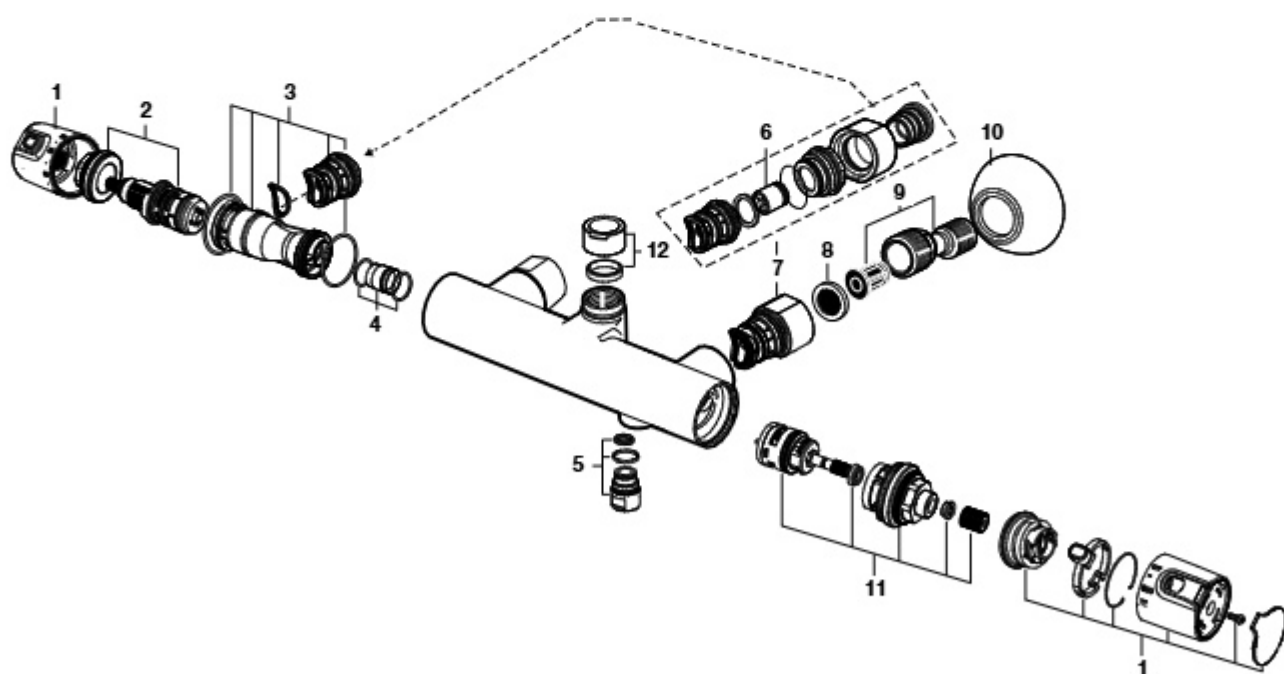

Victoria-T Basic

Coluna termostática para duche

A5A9718

1	AG0041600R	84,20	5	A525016609	5,52	9	A525016303	30,80	13	AG0041300R	38,60	18	AG0041400R	73,10
2	A525015803	75,30	6	AG0026307R	5,72	10	AG0085400R	8,06	15	A525009800	26,10	19	AG0056807R	4,55
3	AG0172900R	5,94	7	A525016000	55,00	11	AG0151300R	27,80	16	AG0041200R	50,60	20	AG0087300R	120,00
4	A525017203	2,64	8	A525016207	2,45	12	AG0056300R	6,55	17	AG0041500R	15,20			

Medidas em mm.

Os preços indicados são unitários e não incluem IVA.
A presente tabela anula as anteriores.