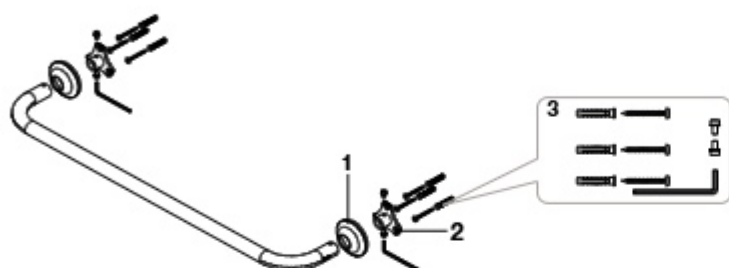

Hotels Classic

Toalheiros e porta-rolos

A815422001	600 mm
A815420001	450 mm