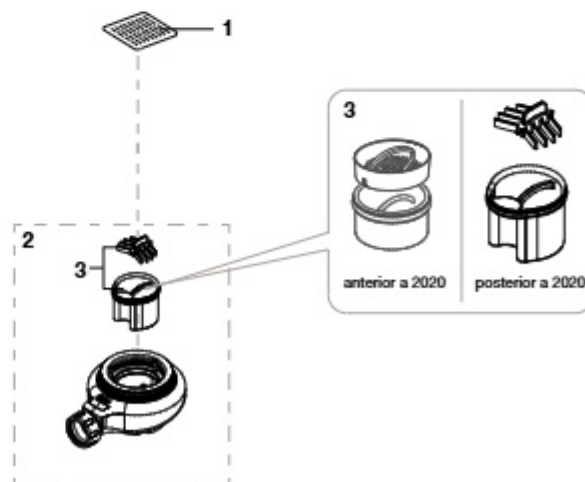

BASES DE DUCHE TERRAN RETANGULAR (COM MOLDURA)	
API023E82BC41.L0	1000x700 mm
API024B02BC41.L0	1200x700 mm
API025782BC41.L0	1400x700 mm
API026402BC41.L0	1600x700 mm
API027082BC41.L0	1800x700 mm
API023E82EE41.L0	1000x750 mm
API024B02EE41.L0	1200x750 mm
API025782EE41.L0	1400x750 mm
API026402EE41.L0	1600x750 mm
API027082EE41.L0	1800x750 mm
API023E832041.L0	1000x800 mm
API024B032041.L0	1200x800 mm
API0257832041.L0	1400x800 mm
API0264032041.L0	1600x800 mm
API0270832041.L0	1800x800 mm
API023E838441.L0	1000x900 mm
API024B038441.L0	1200x900 mm
API0257838441.L0	1400x900 mm
API0264038441.L0	1600x900 mm
API0270838441.L0	1800x900 mm

BASES DE DUCHE TERRAN QUADRADA (SEM MOLDURA)	
API0332032001.L0	800x800 mm
API0338438401.L0	900x900 mm
API033E83E801.L0	1000x1000 mm

BASES DE DUCHE TERRAN ANGULAR (SEM MOLDURA)	
API0538438401.L0	900x900

As últimas posições de cada código indicam o acabamento (cor):
10 Branco
20 Ardósia
40 Preto
63 Pérola
64 Onix
65 Bege
66 Café

		€
1	AP0006100R	8,05
3	AP0008500R anterior a 2020	32,50
3	AP0009500R posterior a 2020	2,22

Produto completo compatível (incluído):

	€
2 A27L018000	40,30