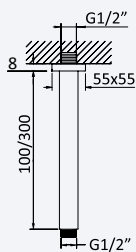

Braço para chuveiro de tecto - 100 mm - EloR

Ceiling shower arm - 100 mm - EloR

Braço para ducha de tecto - 100 mm - EloR

Cromado • Chrome	145 621 8CR	44,60 €
Satinox	145 621 8ST	58,00 €
Night Sky	145 621 8NS	58,00 €
Pure White	145 621 8PW	58,00 €
Morning Mist	145 621 8MM	66,90 €
Gunmetal	145 621 8MG	66,90 €
Sunrise	145 621 8SR	66,90 €
Sunset	145 621 8SS	66,90 €
Latão Envelhecido • Old Brass • Latón Viejo	145 621 8LE	75,80 €
Ouro 24kt • Gold 24kt • Oro 24kt	145 621 8OR	89,20 €
Gunmetal PVD	145 621 8GM	102,60 €
Sunrise PVD	145 621 8PR	102,60 €
Sunset PVD	145 621 8PS	102,60 €
Gold PVD	145 621 8PO	102,60 €

Braço para chuveiro de tecto - 300 mm - EloR

Ceiling shower arm - 300 mm - EloR

Braço para ducha de tecto - 300 mm - EloR

Cromado • Chrome	145 621 1CR	55,60 €
Satinox	145 621 1ST	72,30 €
Night Sky	145 621 1NS	72,30 €
Pure White	145 621 1PW	72,30 €
Morning Mist	145 621 1MM	83,40 €
Gunmetal	145 621 1MG	83,40 €
Sunrise	145 621 1SR	83,40 €
Sunset	145 621 1SS	83,40 €

Braço para chuveiro de tecto - 100 mm - EloQ

Ceiling shower arm - 100 mm - EloQ

Braço para ducha de tecto - 100 mm - EloQ

Cromado • Chrome	145 621 7CR	55,60 €
Satinox	145 621 7ST	72,30 €
Night Sky	145 621 7NS	72,30 €
Pure White	145 621 7PW	72,30 €
Morning Mist	145 621 7MM	83,40 €
Gunmetal	145 621 7MG	83,40 €
Sunrise	145 621 7SR	83,40 €
Sunset	145 621 7SS	83,40 €

Braço para chuveiro de tecto - 300 mm - EloQ

Ceiling shower arm - 300 mm - EloQ

Braço para ducha de tecto - 300 mm - EloQ

Cromado • Chrome	145 620 8CR	66,60 €
Satinox	145 620 8ST	86,60 €
Night Sky	145 620 8NS	86,60 €
Pure White	145 620 8PW	86,60 €
Morning Mist	145 620 8MM	99,90 €
Gunmetal	145 620 8MG	99,90 €
Sunrise	145 620 8SR	99,90 €
Sunset	145 620 8SS	99,90 €

Braço para chuveiro de tecto em inox - 100 mm - X-Alpha

Stainless steel ceiling shower arm - 100 mm - X-Alpha

Braço para ducha de tecto em inox - 100 mm - X-Alpha

Aço inox satinado • Satin stainless steel • Acero inox satinado	145 621 7IS	90,10 €

SD