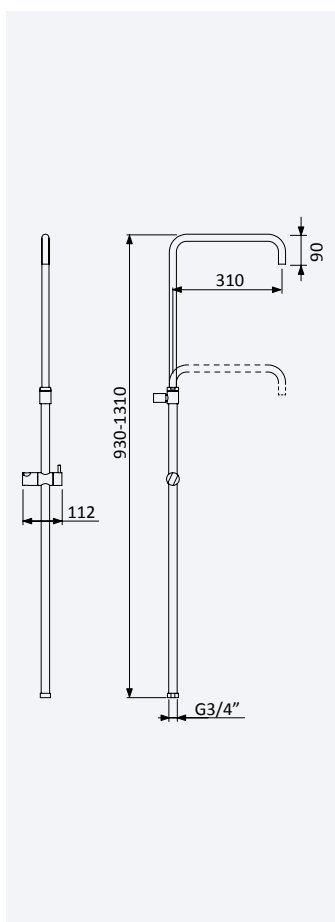

Coluna ajustável, para duche - Elo

Adjustable shower tube - Elo

Braço para ducha ajustável - Elo

Opção: Mustang

Option: Mustang

Opción: Mustang

Cromado • Chrome 161 340 4CR 182,30 €

Opção: Lusitano, Breeze, Leaf, Lusa, Avalon, Elo

Option: Lusitano, Breeze, Leaf, Lusa, Avalon, Elo

Opción: Lusitano, Breeze, Leaf, Lusa, Avalon, Elo

Cromado • Chrome	145 613 OCR	182,30 €
Satinox	145 613 OST	237,00 €
Night Sky	145 613 ONS	237,00 €
Pure White	145 613 OPW	237,00 €
Morning Mist	145 613 OMM	273,50 €
Gunmetal	145 613 OMG	273,50 €
Sunrise	145 613 OSR	273,50 €
Sunset	145 613 OSS	273,50 €
Latão Envelhecido • Old Brass • Latón Viejo	145 613 OLE	309,90 €

Coluna ajustável, para banheira - Elo

Adjustable bath/shower tube - Elo

Braço para bañera-ducha ajustável - Elo