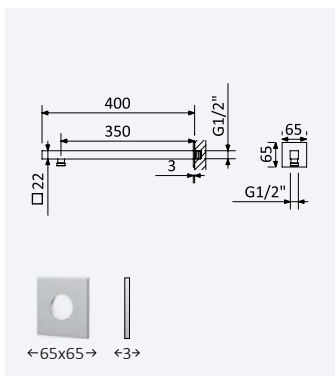

**Braço de parede - Ø65x7 Mustang***Wall mounted shower arm - Ø65x7 Mustang**Braço para ducha mural - Ø65x7 Mustang*

Cromado • Chrome	145 623 2CR	32,50 €
------------------	-------------	---------

**Braço de parede - 65x65x3 QuadraFlow***Wall mounted shower arm - 65x65x3 QuadraFlow**Braço para ducha mural - 65x65x3 QuadraFlow*