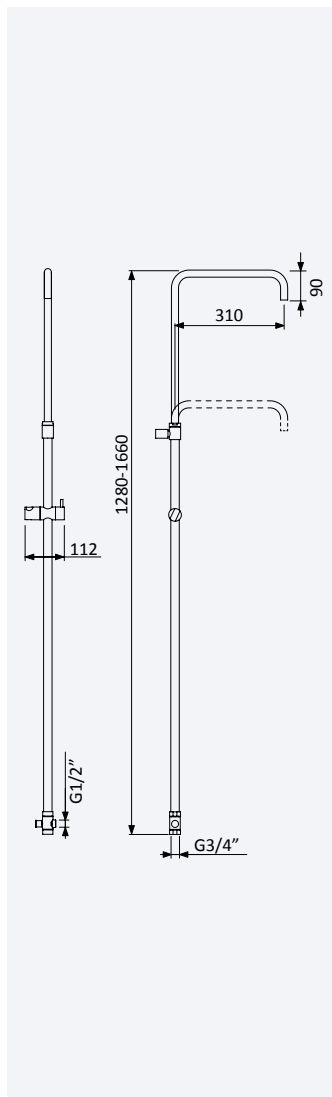

Coluna ajustável com inversor, para banheira - Elo

Adjustable bath/shower tube with diverter - Elo

Braço para bañera-ducha ajustable con inversor - Elo

Opção: Lusitano, Leaf, Lusa

Option: Lusitano, Leaf, Lusa

Opción: Lusitano, Leaf, Lusa

 M - 35 mm	Cromado • Chrome	161 230 1CR	230,30 €
	Satinox	161 230 1ST	299,40 €
	Night Sky	161 230 1NS	299,40 €
	Pure White	161 230 1PW	299,40 €
	Morning Mist	161 230 1MM	345,50 €
	Gunmetal	161 230 1MG	345,50 €
	Sunrise	161 230 1SR	345,50 €
	Sunset	161 230 1SS	345,50 €
	Latão Envelhecido • Old Brass • Latón Viejo	161 230 1LE	391,50 €

SD