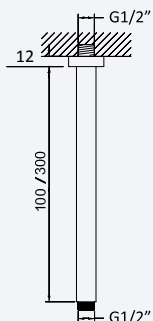

Braço para chuveiro de tecto - 100 mm - EloR

Ceiling shower arm - 100 mm - EloR

Braço para ducha de tecto - 100 mm - EloR

Cromado • Chrome	145 621 8CR	44,60 €
Satinox	145 621 8ST	58,00 €
Night Sky	145 621 8NS	58,00 €
Pure White	145 621 8PW	58,00 €
Morning Mist	145 621 8MM	66,90 €
Gunmetal	145 621 8MG	66,90 €
Sunrise	145 621 8SR	66,90 €
Sunset	145 621 8SS	66,90 €
Latão Envelhecido • Old Brass • Latón Viejo	145 621 8LE	75,80 €
Ouro 24kt • Gold 24kt • Oro 24kt	145 621 8OR	89,20 €
Gunmetal PVD	145 621 8GM	102,60 €
Sunrise PVD	145 621 8PR	102,60 €
Sunset PVD	145 621 8PS	102,60 €
Gold PVD	145 621 8PO	102,60 €

Braço para chuveiro de tecto - 300 mm - EloR

Ceiling shower arm - 300 mm - EloR

Braço para ducha de tecto - 300 mm - EloR

Cromado • Chrome	145 621 1CR	55,60 €
Satinox	145 621 1ST	72,30 €
Night Sky	145 621 1NS	72,30 €
Pure White	145 621 1PW	72,30 €
Morning Mist	145 621 1MM	83,40 €
Gunmetal	145 621 1MG	83,40 €
Sunrise	145 621 1SR	83,40 €
Sunset	145 621 1SS	83,40 €

Braço para chuveiro de tecto - 100 mm - EloQ

Ceiling shower arm - 100 mm - EloQ

Braço para ducha de tecto - 100 mm - EloQ

Cromado • Chrome	145 621 7CR	55,60 €
Satinox	145 621 7ST	72,30 €
Night Sky	145 621 7NS	72,30 €
Pure White	145 621 7PW	72,30 €
Morning Mist	145 621 7MM	83,40 €
Gunmetal	145 621 7MG	83,40 €
Sunrise	145 621 7SR	83,40 €
Sunset	145 621 7SS	83,40 €

Braço para chuveiro de tecto - 300 mm - EloQ

Ceiling shower arm - 300 mm - EloQ

Braço para ducha de tecto - 300 mm - EloQ

Cromado • Chrome	145 620 8CR	66,60 €
Satinox	145 620 8ST	86,60 €
Night Sky	145 620 8NS	86,60 €
Pure White	145 620 8PW	86,60 €
Morning Mist	145 620 8MM	99,90 €
Gunmetal	145 620 8MG	99,90 €
Sunrise	145 620 8SR	99,90 €
Sunset	145 620 8SS	99,90 €

Braço para chuveiro de tecto em inox - 100 mm - X-Alpha

Stainless steel ceiling shower arm - 100 mm - X-Alpha

Braço para ducha de tecto em inox - 100 mm - X-Alpha

Aço inox satinado • Satin stainless steel • Acero inox satinado	145 621 7IS	90,10 €

SD