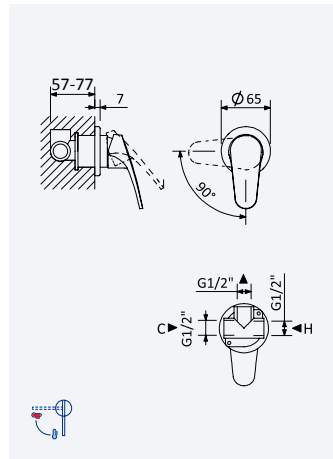

Monocomando embutido com 1 saída

Concealed single lever mixer with 1 outlet

Monomando empotrable con 1 salida

Cromado • Chrome

116 125 1CR

62,50 €

200 140 1NO 59,30 €