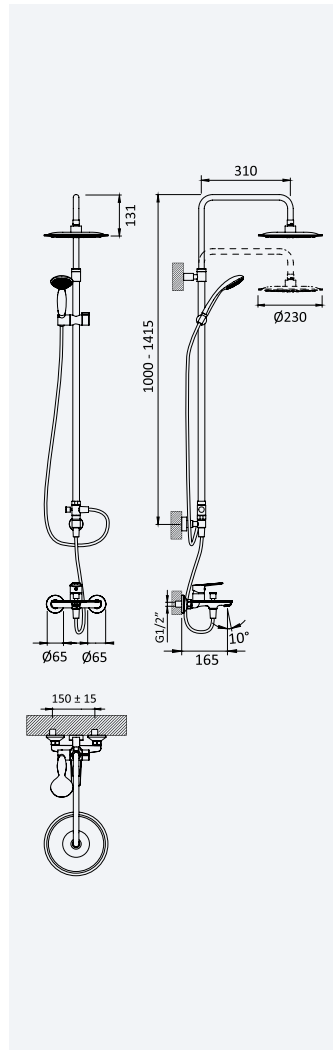

Cromado • Chrome

198 340 OCR

257,50 €

BRUMA AirEcoDrop

Sistema de banheira com braço ajustável, chuveiro de Ø230mm em ABS e rampa de duche

Bath-shower system for wall mounting with adjustable head ABS shower Ø230mm and shower rail