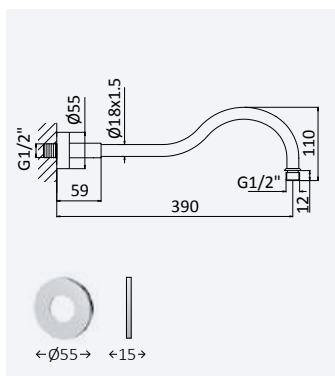

Braço de parede - Ø55x15 Elite

Wall mounted shower arm - Ø55x15 Elite

Braço para ducha mural - Ø55x15 Elite

Cromado • Chrome	145 620 5CR	86,70 €
Night Sky	145 620 5NS	112,70 €
Latão Envelhecido • Old Brass • Latón Viejo	145 620 5LE	147,40 €
Ouro 24kt • Gold 24kt • Oro 24kt	145 620 5OR	173,40 €