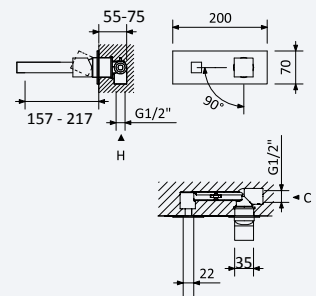

Monocomando de lavatório à parede, de espelho único. Bica com 230mm

Wall basin mixer with single escutcheon. Spout with 230mm

Monomando de lavabo mural de rosetón único caño con 230mm

Cromado • Chrome	102 010 6CR	181,10 €
Night Sky	102 010 6NS	235,40 €
Pure White	102 010 6PW	235,40 €
Morning Mist	102 010 6MM	271,70 €
Gunmetal	102 010 6MG	271,70 €
Sunrise	102 010 6SR	271,70 €
Sunset	102 010 6SS	271,70 €

200 100 2NO 83,50 €

Opção: Bica com 170mm

Option: Spout with 170mm

Opción: Caño con 170mm

Cromado • Chrome	102 010 7CR	179,10 €
Night Sky	102 010 7NS	232,80 €
Pure White	102 010 7PW	232,80 €
Morning Mist	102 010 7MM	268,70 €
Gunmetal	102 010 7MG	268,70 €
Sunrise	102 010 7SR	268,70 €
Sunset	102 010 7SS	268,70 €

200 100 2NO 83,50 €