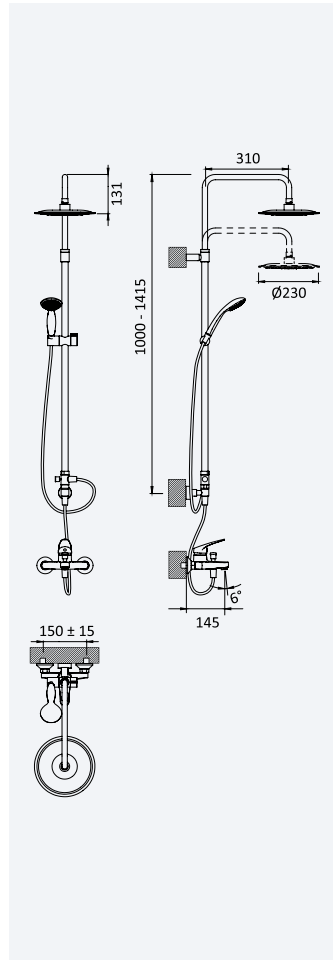

Cromado • Chrome

116 271 1CR

247,50 €

MT

BRUMA AirEcoDrop

Sistema de banheira com braço ajustável, chuveiro de Ø230mm em ABS e rampa de duche

Bath-shower system for wall mounting with adjustable head ABS shower Ø230mm and shower rail