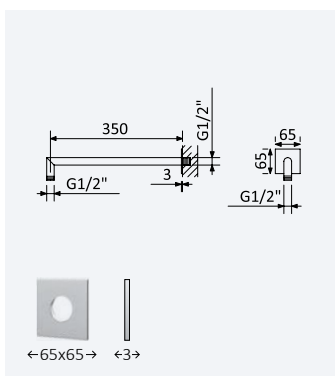

Braço de parede - 65x65x3 QuadraBlue

Wall mounted shower arm - 65x65x3 QuadraBlue

Braço para ducha mural - 65x65x3 QuadraBlue

Cromado • Chrome	145 620 2CR	64,70 €
Night Sky	145 620 2NS	84,10 €
Pure White	145 620 2PW	84,10 €
Morning Mist	145 620 2MM	97,10 €
Gunmetal	145 620 2MG	97,10 €
Sunrise	145 620 2SR	97,10 €
Sunset	145 620 2SS	97,10 €