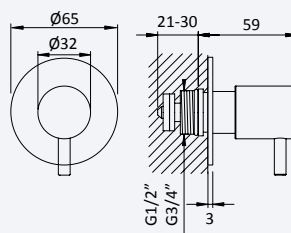

3/8" angle tap with connection - X-Alpha

Llave de corte 3/8" - X-Alpha

Aço inox satinado • Satin stainless steel • 186 590 5IS 66,70 €
Acero inox satinado

Torneira de esquadria 1/2" - X-Alpha

1/2" angle tap with connection - X-Alpha