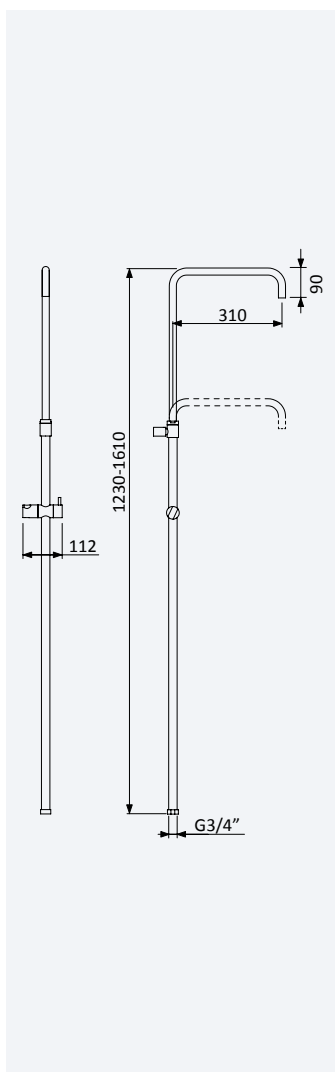

Fixação - S

Fixation - S

Fijación - S

Cromado • Chrome	161 230 3CR	197,30 €
Satinox	161 230 3ST	256,50 €
Night Sky	161 230 3NS	256,50 €
Pure White	161 230 3PW	256,50 €
Morning Mist	161 230 3MM	296,00 €
Gunmetal	161 230 3MG	296,00 €
Sunrise	161 230 3SR	296,00 €
Sunset	161 230 3SS	296,00 €

Fixação - M

Medium - M

Fijación - M

Cromado • Chrome	161 230 4CR	197,30 €
Satinox	161 230 4ST	256,50 €
Night Sky	161 230 4NS	256,50 €
Pure White	161 230 4PW	256,50 €
Morning Mist	161 230 4MM	296,00 €
Gunmetal	161 230 4MG	296,00 €
Sunrise	161 230 4SR	296,00 €
Sunset	161 230 4SS	296,00 €

Fixação - L

Fixation - L

Fijación - L

Cromado • Chrome	161 230 5CR	197,30 €
Satinox	161 230 5ST	256,50 €
Night Sky	161 230 5NS	256,50 €
Pure White	161 230 5PW	256,50 €
Morning Mist	161 230 5MM	296,00 €
Gunmetal	161 230 5MG	296,00 €
Sunrise	161 230 5SR	296,00 €
Sunset	161 230 5SS	296,00 €

SD