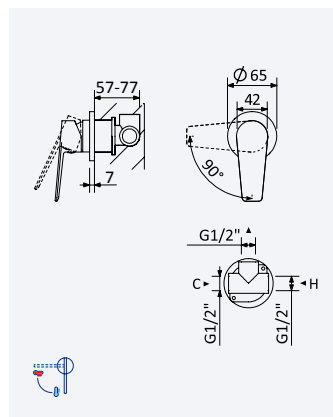

Monocomando embutido com 1 saída

Concealed single lever mixer with 1 outlet

Monomando empotrable con 1 salida

Cromado • Chrome

198 310 1CR

64,50 €

200 140 1NO

51,00 €