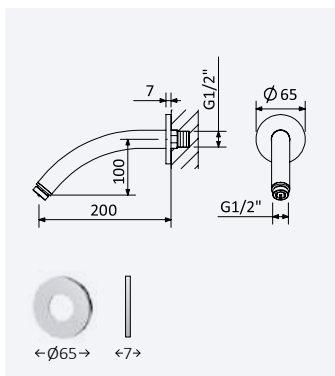

Braço de parede - Ø65x7 Mustang

Wall mounted shower arm - Ø65x7 Mustang

Braço para ducha mural - Ø65x7 Mustang

Cromado • Chrome	145 623 2CR	32,50 €