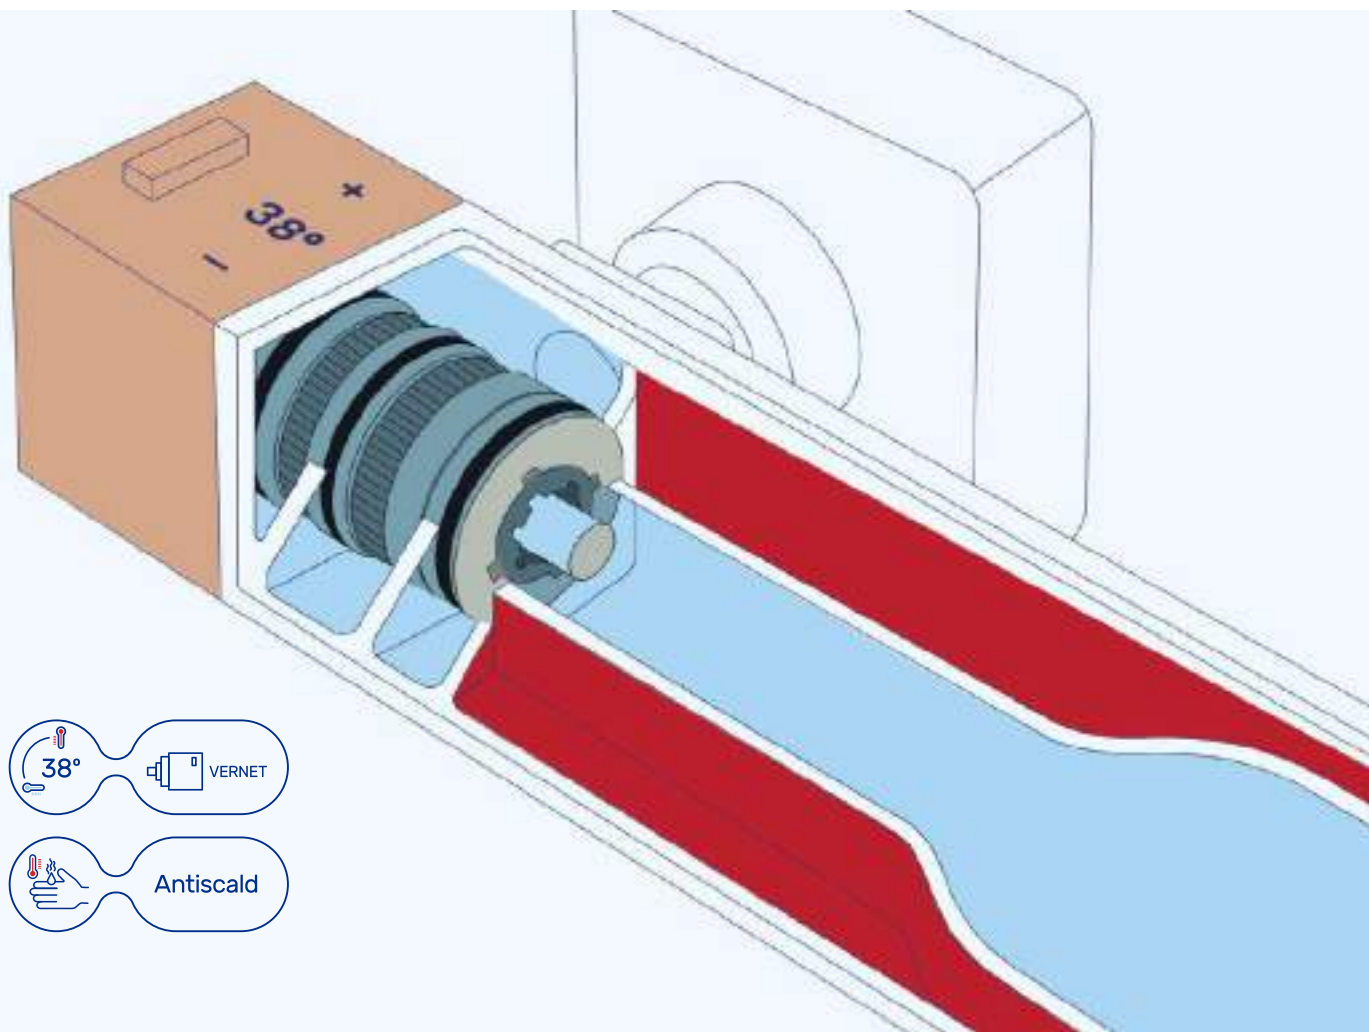

BRUMA thermostatic water taps offer a greater level of comfort and safety in daily tasks, also contributing to greater water and energy savings through the efficiency of their innovative operation.

In order to prevent the risk of possible scalding, the **SafeStop safety button blocks** the rotation of the handle at 38°C.

In the event of a cold water failure, the **AntiScald system** automatically switches off the hot water flow, ensuring the user's protection.

By ensuring smooth, precise and stable control of temperature and water flow, the sophistication of these water taps provides a more pleasant, immersive and relaxing shower experience.

Innovación en beneficio de la suavidad y la seguridad

La grifería termostática BRUMA ofrecen un mayor nivel de confort y seguridad en las tareas diarias, contribuyendo además a un mayor ahorro de agua y energía a través de la eficiencia de su innovador funcionamiento.

Para evitar el riesgo de posibles quemaduras, el **botón de seguridad SafeStop bloquea** la rotación del mando a 38°C.

En caso de fallo en el caudal del agua fría, el sistema **AntiScald** corta automáticamente el flujo de agua caliente, asegurando la protección del usuario.

Al garantizar un control suave, preciso, estable en el flujo y la temperatura del agua, la sofisticación de esta grifería nos brinda una experiencia de ducha más placentera, envolvente y relajante.