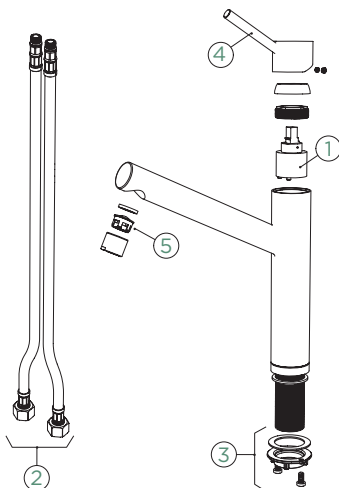

ALTOS

FIXA

ALTOS

EXTENSÍVEL

Ligações fl xíveis: **800 mm**
Raio de rotação: **360°**
Posição do manípulo: **no topo**
Particularidades: **Perlator ultra silencioso, Acabamento lacado (PUR)**

FIXA

EXTENSÍVEL

METAL

● 529000 EDM

529120 EDM

CD CLASSIC LINE

● 529000 PUR

529120 PUR

Ligações fl xíveis: **800 mm**
Raio de rotação: **120°**
Posição do manípulo: **no topo**
Comprimento da extensão: **550 mm**
Particularidades: **Válvula de retenção, Perlator ultra silencioso, Acabamento lacado (PUR)**

1. 1 628740/1
2. 2 628740/3
3. 3 628740/2
4. 4 628740XXX
5. 5 628740/5

1. 1 628740/1
2. 2 628740/3
3. 3 628740/2
4. 4 628740XXX
5. 5 628740/5
6. 6 628740/4
7. 7 628741XXX