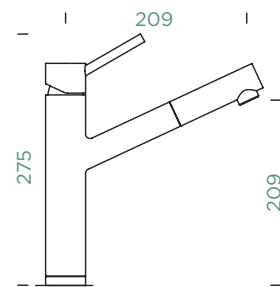

FIXA

EXTENSÍVEL

METAL

● 529000 EDM

529120 EDM

CD CLASSIC LINE

● 529000 PUR

529120 PUR