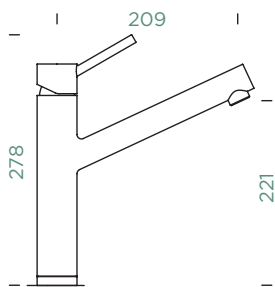

Ligações fl xíveis: **800 mm**
Raio de rotação: **360°**
Posição do manípulo: **no topo**
Particularidades: **Perlator ultra silencioso, Acabamento lacado (PUR)**

FIXA

EXTENSÍVEL

METAL

● 529000 EDM

529120 EDM

CD CLASSIC LINE

● 529000 PUR

529120 PUR