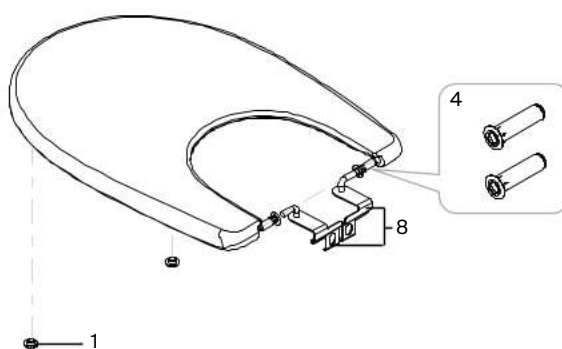

Tampa com dobradiças em aço inox

A806E50001

	€		€
1 2 ud	AI0026300R	2,53	7 AI0027800R Std 23,00
2 4 ud	AI0026200R	3,75	7 AI0027600R Cpt 23,20
4	AI0024100R	2,02	8 AI0027700R 15,80
6	AI0028100R	15,80