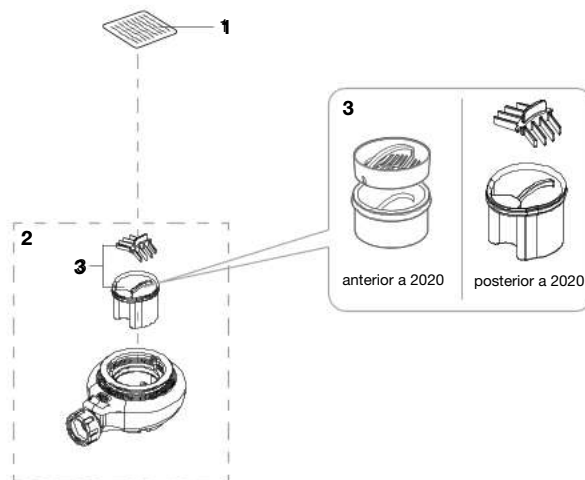

BASES DE DUCHE TERRAN RETANGULAR (COM MOLDURA)	
AP1023E82BC41..0	1000x700 mm
AP1024B02BC41..0	1200x700 mm
AP1025782BC41..0	1400x700 mm
AP1026402BC41..0	1600x700 mm
AP1027082BC41..0	1800x700 mm
AP1023E82EE41..0	1000x750 mm
AP1024B02EE41..0	1200x750 mm
AP1025782EE41..0	1400x750 mm
AP1026402EE41..0	1600x750 mm
AP1027082EE41..0	1800x750 mm
AP1023E832041..0	1000x800 mm
AP1024B032041..0	1200x800 mm
AP10257832041..0	1400x800 mm
AP10264032041..0	1600x800 mm
AP10270832041..0	1800x800 mm
AP1023E838441..0	1000x900 mm
AP1024B038441..0	1200x900 mm
AP10257838441..0	1400x900 mm
AP10264038441..0	1600x900 mm
AP10270838441..0	1800x900 mm

BASES DE DUCHE TERRAN QUADRADA (SEM MOLDURA)	
AP10332032001..0	800x800 mm
AP10338438401..0	900x900 mm
AP1033E83E801..0	1000x1000 mm

BASES DE DUCHE TERRAN ANGULAR (SEM MOLDURA)	
AP10538438401..0	900x900

As últimas posições de cada código indicam o acabamento (cor):
10 Branco
20 Ardósia
40 Preto
63 Pérola
64 Onix
65 Bege
66 Café

		€
1	AP0006100R	8,05
3	AP0008500R anterior a 2020	32,40
3	AP0009500R posterior a 2020	2,21

Produto completo compatível (incluído):

	€
2 A27L018000	40,20