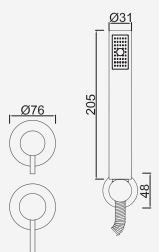

Anticalcário WACE043

Sistema de Duche Embutido 2 Funções

Sistema de Ducha Empotrado con 2 Funcións
Concealed Shower System 2 Ways
Module de Douche 2 Fonctions

Com Chuveiro 200mm ABS

Con ducha 200mm | With shower 200mm | Avec tête de douche 200mm

Cromado . Chrome

WENZO015

291,26 €

W-EMB2002 84,21 €

Com Chuveiro 250mm INOX

Con ducha 250mm | With shower 250mm | Avec tête de douche 250mm

Cromado . Chrome

WENZO015/1

328,65 €

Satingrey

WENZO015/1SG

443,68 €

Moonlight Black

WENZO015/1MB

443,68 €

Brushed Black

WENZO015/1BL

591,57 €

Shine Black

WENZO015/1BA

591,57 €

Shine Chocolate

WENZO015/1CA

591,57 €

Shine Gold

WENZO015/1GL

591,57 €

Shine Copper

WENZO015/1DA

591,57 €

Shine Hard Graphite

WENZO015/1AO

591,57 €

Brushed Chocolate

WENZO015/1CL

591,57 €

Brushed Gold

WENZO015/1GN

591,57 €

Brushed Copper

WENZO015/1DL

591,57 €

Brushed Hard Graphite

WENZO015/1AL

591,57 €

Brushed White Gold

WENZO015/1WL

591,57 €

W-EMB2002 84,21 €

Sistema de Duche Embutido 2 Funções

Sistema de Ducha Empotrado con 2 Funcións
Concealed Shower System 2 Ways
Module de Douche 2 Fonctions

Com Chuveiro 200mm ABS

Con ducha 200mm | With shower 200mm | Avec tête de douche 200mm

Cromado . Chrome

WENZO015.1

291,26 €

W-EMB2002 84,21 €

Com Chuveiro 250mm INOX

Con ducha 250mm | With shower 250mm | Avec tête de douche 250mm

Cromado . Chrome

WENZO015/1.1

328,65 €

Satingrey

WENZO015/1.1SG

443,68 €

Moonlight Black

WENZO015/1.1MB

443,68 €

Brushed Black

WENZO015/1.1BL

591,57 €

Shine Black

WENZO015/1.1BA

591,57 €

Shine Chocolate

WENZO015/1.1CA

591,57 €

Shine Gold

WENZO015/1.1GL

591,57 €

Shine Copper

WENZO015/1.1DA

591,57 €

Shine Hard Graphite

WENZO015/1.1AO

591,57 €

Brushed Chocolate

WENZO015/1.1CL

591,57 €

Brushed Gold

WENZO015/1.1GN

591,57 €

Brushed Copper

WENZO015/1.1DL

591,57 €

Brushed Hard Graphite

WENZO015/1.1AL

591,57 €

Brushed White Gold

WENZO015/1.1WL

591,57 €

W-EMB2002 84,21 €