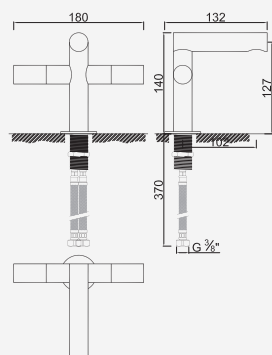

WACE065

Misturadora de Lavatório

Mezcladora de Lavabo
Monobasin Mixer
Melangeur Lavabo

Cromado . Chrome	WECOCA2001	191,92 €
Satingrey	WECOCA2001SG	259,09 €
Moonlight Black	WECOCA2001MB	259,09 €
Brushed Black	WECOCA2001BL	345,45 €
Shine Black	WECOCA2001BA	345,45 €
Shine Chocolate	WECOCA2001CA	345,45 €
Shine Gold	WECOCA2001GL	345,45 €
Shine Copper	WECOCA2001DA	345,45 €
Shine Hard Graphite	WECOCA2001A0	345,45 €
Brushed Chocolate	WECOCA2001CL	345,45 €
Brushed Gold	WECOCA2001GN	345,45 €
Brushed Copper	WECOCA2001DL	345,45 €
Brushed Hard Graphite	WECOCA2001AL	345,45 €
Brushed White Gold	WECOCA2001WL	345,45 €

CA2