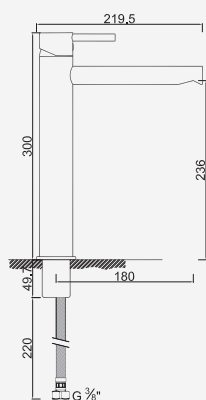

WACE039

Monocomando de Lavatório Cano Alto

Monomando de Lavabo Caño Alto
High Spout Monobasin Mixer
Mitigeur Lavabo Bec Haut

Cromado . Chrome	WECOGIANE001/3	149,52 €
Satingrey	WECOGIANE001/3SG	201,85 €
Moonlight Black	WECOGIANE001/3MB	201,85 €
Brushed Black	WECOGIANE001/3BL	269,13 €
Shine Black	WECOGIANE001/3BA	269,13 €
Shine Chocolate	WECOGIANE001/3CA	269,13 €
Shine Gold	WECOGIANE001/3GL	269,13 €
Shine Copper	WECOGIANE001/3DA	269,13 €
Shine Hard Graphite	WECOGIANE001/3A0	269,13 €
Brushed Chocolate	WECOGIANE001/3CL	269,13 €
Brushed Gold	WECOGIANE001/3GN	269,13 €
Brushed Copper	WECOGIANE001/3DL	269,13 €
Brushed Hard Graphite	WECOGIANE001/3AL	269,13 €
Brushed White Gold	WECOGIANE001/3WL	269,13 €