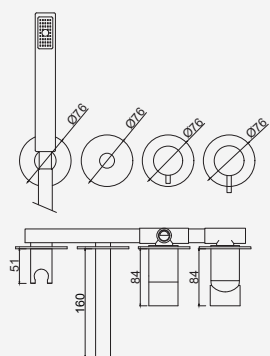

WACE043

Válvula de Embutir com 3 Saídas e Chuveiro de Mão

Válvula de Empotrar con 3 Salidas y Ducha de Mano
Concealed Shower Valve 3 Ways and Hand Shower
Mitigeur Mécanique à Encastrer 3 Fonctions et Douchette de Main

Cromado . Chrome	WDART006/7	393,59 €
Satingrey	WDART006/7SG	531,35 €
Moonlight Black	WDART006/7MB	531,35 €
Brushed Black	WDART006/7BL	708,46 €
Shine Black	WDART006/7BA	708,46 €
Shine Chocolate	WDART006/7CA	708,46 €
Shine Gold	WDART006/7GL	708,46 €
Shine Copper	WDART006/7DA	708,46 €
Shine Hard Graphite	WDART006/7AO	708,46 €
Brushed Chocolate	WDART006/7CL	708,46 €
Brushed Gold	WDART006/7GN	708,46 €
Brushed Copper	WDART006/7DL	708,46 €
Brushed Hard Graphite	WDART006/7AL	708,46 €
Brushed White Gold	WDART006/7WL	708,46 €

W-EMB3003 229,16 €

Dart