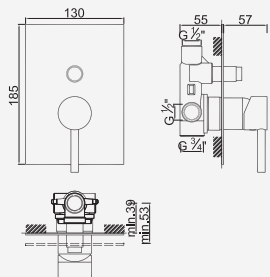

WACE043

Válvula de Embutir com 2 Saídas

Válvula de Empotrar con 2 Salidas
Concealed Shower Valve 2 Ways
Mitigeur Mécanique à Encastrer 2 Fonctions

Cromado . Chrome	WQUADRA002/1	126,96 €
Satingrey	WQUADRA002/1SG	171,41 €
Moonlight Black	WQUADRA002/1MB	171,41 €
Brushed Black	WQUADRA002/1BL	228,54 €
Shine Black	WQUADRA002/1BA	228,54 €
Shine Chocolate	WQUADRA002/1CA	228,54 €
Shine Gold	WQUADRA002/1GL	228,54 €
Shine Copper	WQUADRA002/1DA	228,54 €
Shine Hard Graphite	WQUADRA002/1A0	228,54 €
Brushed Chocolate	WQUADRA002/1CL	228,54 €
Brushed Gold	WQUADRA002/1GN	228,54 €
Brushed Copper	WQUADRA002/1DL	228,54 €
Brushed Hard Graphite	WQUADRA002/1AL	228,54 €
Brushed White Gold	WQUADRA002/1WL	228,54 €
W-EMB2001		63,16 €