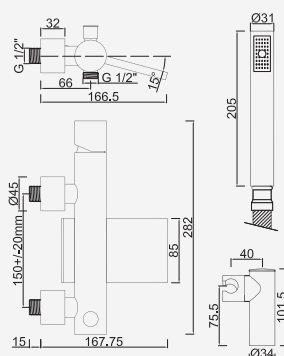

WACE043

Monocomando de Banheira

Monomando de Baño/Ducha
Wall Mounted Bath/ Shower Mixer
Mitigeur Bain Douche

Cromado . Chrome	WALESSA003	306,72 €
Satingrey	WALESSA003SG	414,07 €
Moonlight Black	WALESSA003MB	414,07 €
Brushed Black	WALESSA003BL	552,09 €
Shine Black	WALESSA003BA	552,09 €
Shine Chocolate	WALESSA003CA	552,09 €
Shine Gold	WALESSA003GL	552,09 €
Shine Copper	WALESSA003DA	552,09 €
Shine Hard Graphite	WALESSA003A0	552,09 €
Brushed Chocolate	WALESSA003CL	552,09 €
Brushed Gold	WALESSA003GN	552,09 €
Brushed Copper	WALESSA003DL	552,09 €
Brushed Hard Graphite	WALESSA003AL	552,09 €
Brushed White Gold	WALESSA003WL	552,09 €