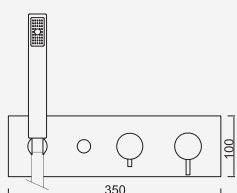

Anticalcário WACE043

Sistema de Duche Embutido 3 Funções

Sistema de Ducha Empotrado con 3 Funcións
Concealed Shower System 3 Ways
Module de Douche 3 Fonctions

Com Chuveiro 200mm ABS

Con ducha 200mm | With shower 200mm | Avec tête de douche 200mm

Cromado . Chrome

WALESSA015

440,19 €

W-EMB3003 229,16 €

Com Chuveiro 250mm INOX

Con ducha 250mm | With shower 250mm | Avec tête de douche 250mm

Cromado . Chrome

WALESSA015/1

477,57 €

Satingrey

WALESSA015/1SG

644,72 €

Moonlight Black

WALESSA015/1MB

644,72 €

Brushed Black

WALESSA015/1BL

859,63 €

Shine Black

WALESSA015/1BA

859,63 €

Shine Chocolate

WALESSA015/1CA

859,63 €

Shine Gold

WALESSA015/1GL

859,63 €

Shine Copper

WALESSA015/1DA

859,63 €

Shine Hard Graphite

WALESSA015/1AO

859,63 €

Brushed Chocolate

WALESSA015/1CL

859,63 €

Brushed Gold

WALESSA015/1GN

859,63 €

Brushed Copper

WALESSA015/1DL

859,63 €

Brushed Hard Graphite

WALESSA015/1AL

859,63 €

Brushed White Gold

WALESSA015/1WL

859,63 €

W-EMB3003 229,16 €

Sistema de Duche Embutido 3 Funções

Sistema de Ducha Empotrado con 3 Funcións
Concealed Shower System 3 Ways
Module de Douche 3 Fonctions

Com Chuveiro 200mm ABS

Con ducha 200mm | With shower 200mm | Avec tête de douche 200mm

Cromado . Chrome

WALESSA015.1

440,19 €

W-EMB3003 229,16 €

Com Chuveiro 250mm INOX

Con ducha 250mm | With shower 250mm | Avec tête de douche 250mm

Cromado . Chrome

WALESSA015/1.1

477,57 €

Satingrey

WALESSA015/1.1SG

644,72 €

Moonlight Black

WALESSA015/1.1MB

644,72 €

Brushed Black

WALESSA015/1.1BL

859,63 €

Shine Black

WALESSA015/1.1BA

859,63 €

Shine Chocolate

WALESSA015/1.1CA

859,63 €

Shine Gold

WALESSA015/1.1GL

859,63 €

Shine Copper

WALESSA015/1.1DA

859,63 €

Shine Hard Graphite

WALESSA015/1.1AO

859,63 €

Brushed Chocolate

WALESSA015/1.1CL

859,63 €

Brushed Gold

WALESSA015/1.1GN

859,63 €

Brushed Copper

WALESSA015/1.1DL

859,63 €

Brushed Hard Graphite

WALESSA015/1.1AL

859,63 €

Brushed White Gold

WALESSA015/1.1WL

859,63 €

W-EMB3003 229,16 €

Alessa