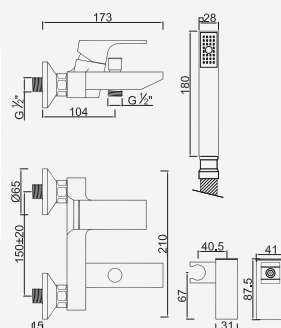

WACE144

Monocomando de Banheira

Monomando de Baño/Ducha
Wall Mounted Bath/ Shower Mixer
Mitigeur Bain Douche

Cromado . Chrome	WKIARA003	185,07 €
Satingrey	WKIARA003SG	249,84 €
Moonlight Black	WKIARA003MB	249,84 €
Brushed Black	WKIARA003BL	333,12 €
Shine Black	WKIARA003BA	333,12 €
Shine Chocolate	WKIARA003CA	333,12 €
Shine Gold	WKIARA003GL	333,12 €
Shine Copper	WKIARA003DA	333,12 €
Shine Hard Graphite	WKIARA003AO	333,12 €
Brushed Chocolate	WKIARA003CL	333,12 €
Brushed Gold	WKIARA003GN	333,12 €
Brushed Copper	WKIARA003DL	333,12 €
Brushed Hard Graphite	WKIARA003AL	333,12 €
Brushed White Gold	WKIARA003WL	333,12 €

Ecoeficiência

ecoeficiencia . eco-efficiency . éco-efficacité

Cromado . Chrome	WKIARA003AQ	194,81 €