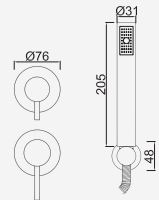

Anticalcário WACE043

Sistema de Duche Embutido 2 Funções

Sistema de Ducha Empotrado con 2 Funcións
Concealed Shower System 2 Ways
Module de Douche 2 Fonctions

Com Chuveiro 200mm ABS

Con ducha 200mm | With shower 200mm | Avec tête de douche 200mm

Cromado . Chrome	WENJOY019.1	291,26 €
W-EMB2002		84,21 €

Com Chuveiro 250mm INOX

Con ducha 250mm | With shower 250mm | Avec tête de douche 250mm

Cromado . Chrome	WENJOY019/1.1	328,65 €
Satingrey	WENJOY019/1.1SG	443,68 €
Moonlight Black	WENJOY019/1.1MB	443,68 €
Brushed Black	WENJOY019/1.1BL	591,57 €
Shine Black	WENJOY019/1.1BA	591,57 €
Shine Chocolate	WENJOY019/1.1CA	591,57 €
Shine Gold	WENJOY019/1.1GL	591,57 €
Shine Copper	WENJOY019/1.1DA	591,57 €
Shine Hard Graphite	WENJOY019/1.1A0	591,57 €
Brushed Chocolate	WENJOY019/1.1CL	591,57 €
Brushed Gold	WENJOY019/1.1GN	591,57 €
Brushed Copper	WENJOY019/1.1DL	591,57 €
Brushed Hard Graphite	WENJOY019/1.1AL	591,57 €
Brushed White Gold	WENJOY019/1.1WL	591,57 €
W-EMB2002		84,21 €

Sistema de Duche Embutido 2 Funções

Sistema de Ducha Empotrado con 2 Funcións
Concealed Shower System 2 Ways
Module de Douche 2 Fonctions

Com Chuveiro 200mm ABS

Con ducha 200mm | With shower 200mm | Avec tête de douche 200mm

Cromado . Chrome	WENJOY023	322,65 €
W-EMB2005		127,65 €

Com Chuveiro 250mm INOX

Con ducha 250mm | With shower 250mm | Avec tête de douche 250mm

Cromado . Chrome	WENJOY023/1	360,04 €
Satingrey	WENJOY023/1SG	486,05 €
Moonlight Black	WENJOY023/1MB	486,05 €
Brushed Black	WENJOY023/1BL	648,07 €
Shine Black	WENJOY023/1BA	648,07 €
Shine Chocolate	WENJOY023/1CA	648,07 €
Shine Gold	WENJOY023/1GL	648,07 €
Shine Copper	WENJOY023/1DA	648,07 €
Shine Hard Graphite	WENJOY023/1A0	648,07 €
Brushed Chocolate	WENJOY023/1CL	648,07 €
Brushed Gold	WENJOY023/1GN	648,07 €
Brushed Copper	WENJOY023/1DL	648,07 €
Brushed Hard Graphite	WENJOY023/1AL	648,07 €
Brushed White Gold	WENJOY023/1WL	648,07 €
W-EMB2005		127,65 €