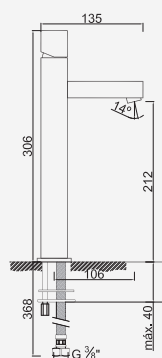

WACE039

Monocomando de Lavatório Cano Alto

Monomando de Lavabo Caño Alto
High Spout Monobasin Mixer
Mitigeur Lavabo Bec Haut

Cromado . Chrome	WECOQUADRA003/6	165,19 €
Satingrey	WECOQUADRA003/6SG	223,01 €
Moonlight Black	WECOQUADRA003/6MB	223,01 €
Brushed Black	WECOQUADRA003/6BL	297,34 €
Shine Black	WECOQUADRA003/6BA	297,34 €
Shine Chocolate	WECOQUADRA003/6CA	297,34 €
Shine Gold	WECOQUADRA003/6GL	297,34 €
Shine Copper	WECOQUADRA003/6DA	297,34 €
Shine Hard Graphite	WECOQUADRA003/6A0	297,34 €
Brushed Chocolate	WECOQUADRA003/6CL	297,34 €
Brushed Gold	WECOQUADRA003/6GN	297,34 €
Brushed Copper	WECOQUADRA003/6DL	297,34 €
Brushed Hard Graphite	WECOQUADRA003/6AL	297,34 €
Brushed White Gold	WECOQUADRA003/6WL	297,34 €