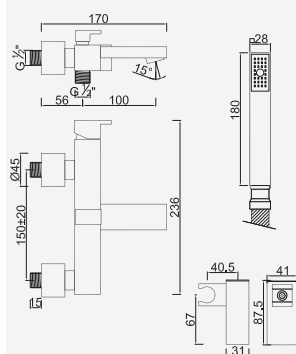

W-EMB1001 47,37 €

WACE088

Monocomando de Bidé

Monomando de Bidet
Monobidet Mixer
Mitigeur Bidet

Cromado . Chrome	WECORLUX002	124,26 €
Satingrey	WECORLUX002SG	167,75 €
Moonlight Black	WECORLUX002MB	167,75 €
Brushed Black	WECORLUX002BL	223,67 €
Shine Black	WECORLUX002BA	223,67 €
Shine Chocolate	WECORLUX002CA	223,67 €
Shine Gold	WECORLUX002GL	223,67 €
Shine Copper	WECORLUX002DA	223,67 €
Shine Hard Graphite	WECORLUX002A0	223,67 €
Brushed Chocolate	WECORLUX002CL	223,67 €
Brushed Gold	WECORLUX002GN	223,67 €
Brushed Copper	WECORLUX002DL	223,67 €
Brushed Hard Graphite	WECORLUX002AL	223,67 €
Brushed White Gold	WECORLUX002WL	223,67 €