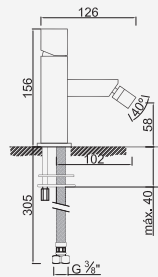

WACE039

Monocomando de Bidé

Monomando de Bidet
Monobidet Mixer
Mitigeur Bidet

Cromado . Chrome	WECOQUADRA004	111,41 €
Satingrey	WECOQUADRA004SG	150,40 €
Moonlight Black	WECOQUADRA004MB	150,40 €
Brushed Black	WECOQUADRA004BL	200,54 €
Shine Black	WECOQUADRA004BA	200,54 €
Shine Chocolate	WECOQUADRA004CA	200,54 €
Shine Gold	WECOQUADRA004GL	200,54 €
Shine Copper	WECOQUADRA004DA	200,54 €
Shine Hard Graphite	WECOQUADRA004A0	200,54 €
Brushed Chocolate	WECOQUADRA004CL	200,54 €
Brushed Gold	WECOQUADRA004GN	200,54 €
Brushed Copper	WECOQUADRA004DL	200,54 €
Brushed Hard Graphite	WECOQUADRA004AL	200,54 €
Brushed White Gold	WECOQUADRA004WL	200,54 €