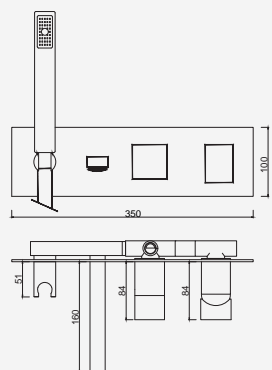

Lorena

WACE043

Válvula de Embutir com 3 Saídas e Chuveiro de Mão

Válvula de Empotrar con 3 Salidas y Ducha de Mano
Concealed Shower Valve 3 Ways and Hand Shower
Mitigeur Mécanique à Encastrer 3 Fonctions et Douchette de Main

Cromado . Chrome	WLORENA008	414,05 €
Satingrey	WLORENA008SG	558,97 €
Moonlight Black	WLORENA008MB	558,97 €
Brushed Black	WLORENA008BL	745,29 €
Shine Black	WLORENA008BA	745,29 €
Shine Chocolate	WLORENA008CA	745,29 €
Shine Gold	WLORENA008GL	745,29 €
Shine Copper	WLORENA008DA	745,29 €
Shine Hard Graphite	WLORENA008A0	745,29 €
Brushed Chocolate	WLORENA008CL	745,29 €
Brushed Gold	WLORENA008GN	745,29 €
Brushed Copper	WLORENA008DL	745,29 €
Brushed Hard Graphite	WLORENA008AL	745,29 €
Brushed White Gold	WLORENA008WL	745,29 €

W-EMB3003 229,16 €