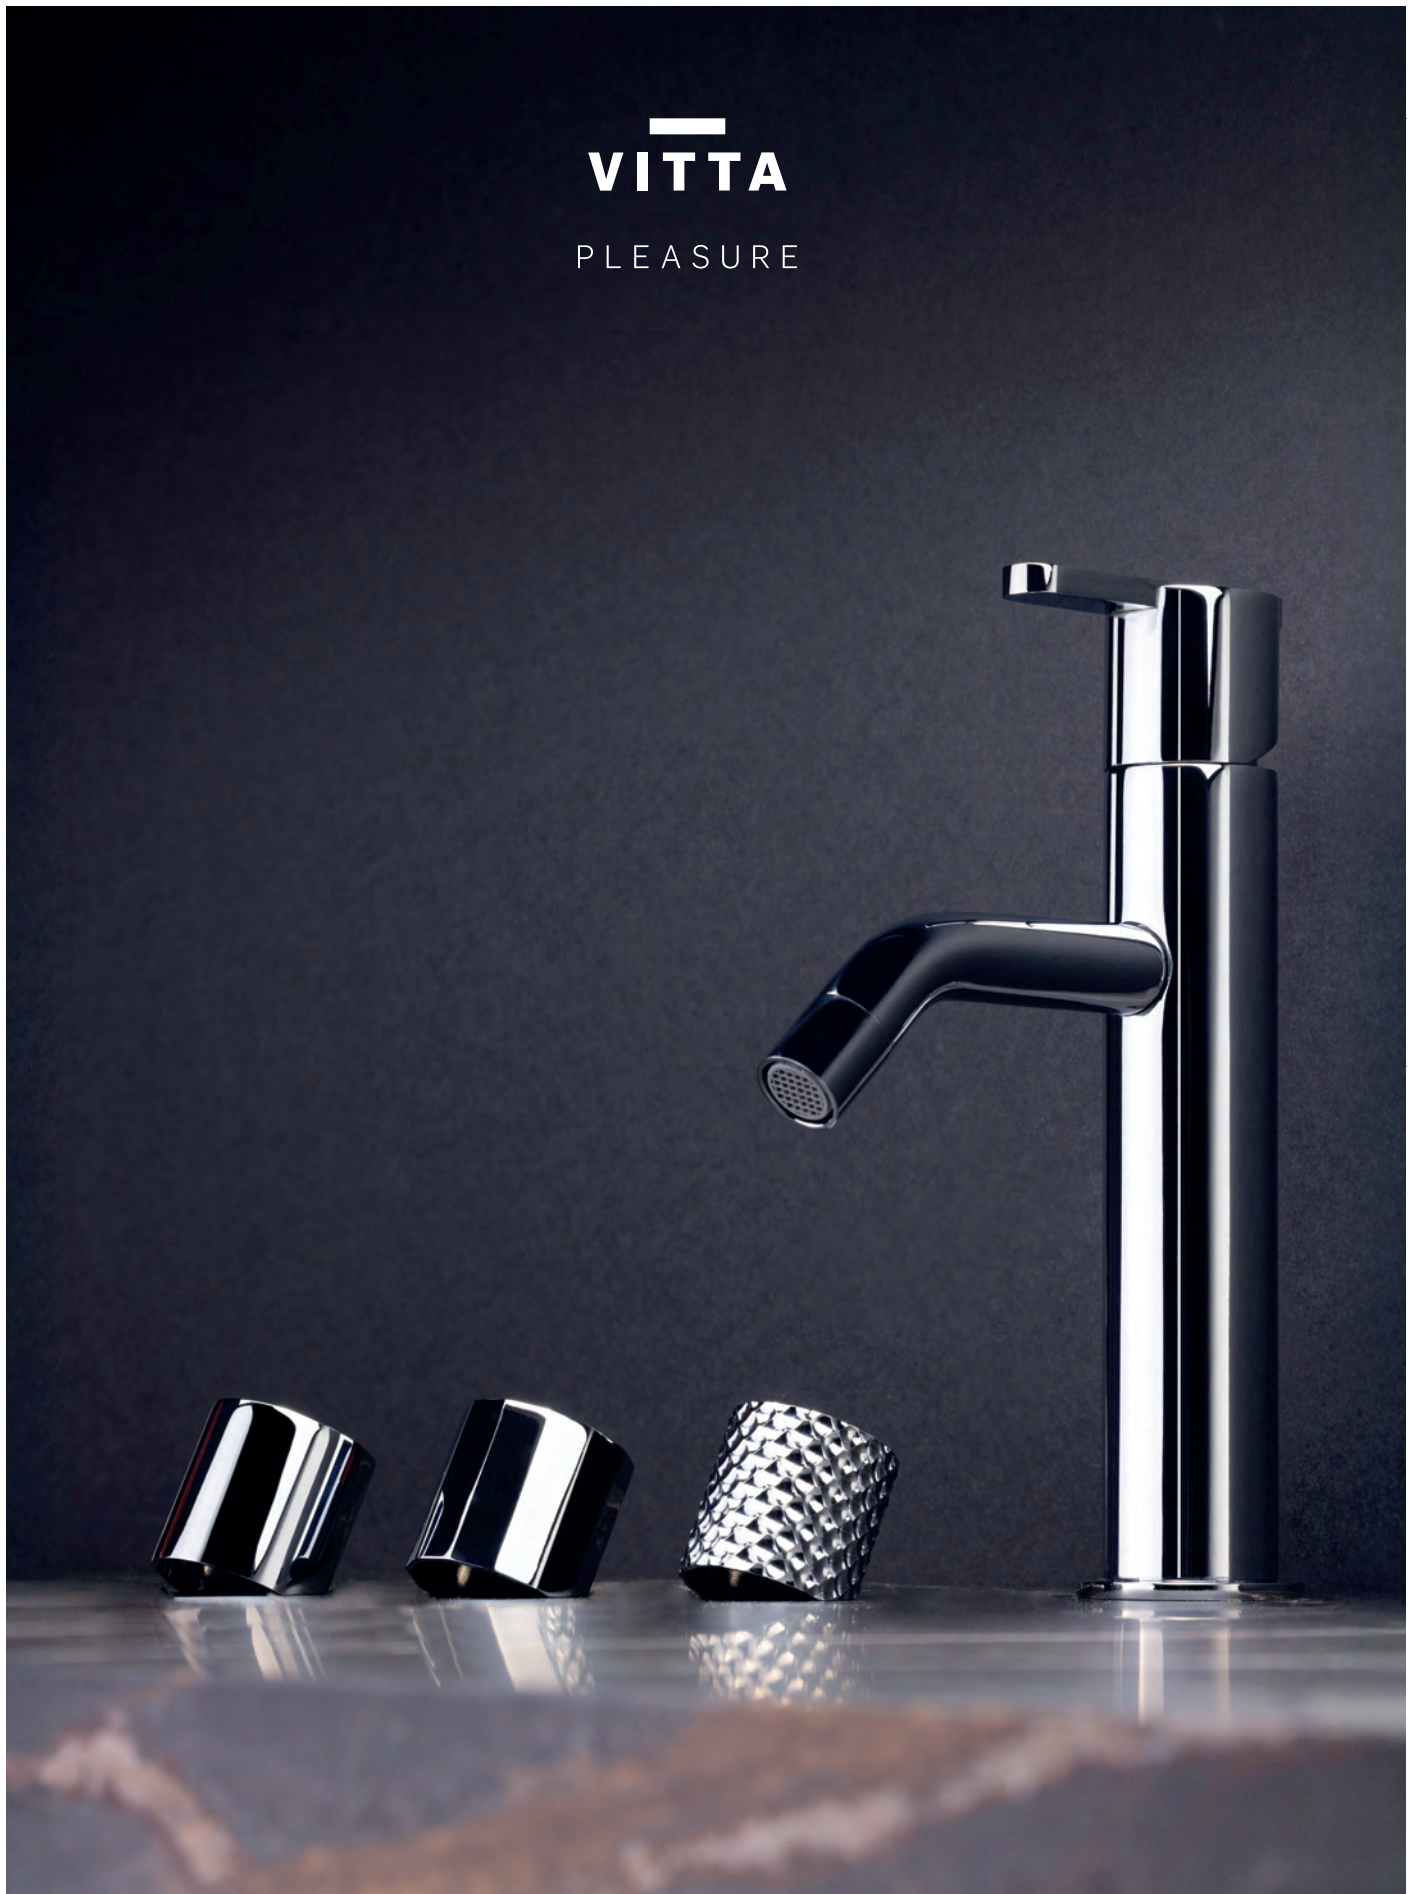

VITTA

PLEASURE