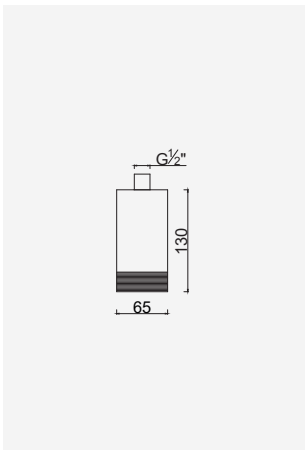

Chuveiro de Embutir de Teto

Ducha de empotrar en el techo
Ceiling Concealed Shower Head
Pomme de Douche à encastrer au plafond

Cromado . Chrome	WCHUV033/1	154,55 €
Satingrey	WCHUV033/1SG	208,64 €
Moonlight Black	WCHUV033/1MB	208,64 €
Brushed Black	WCHUV033/1BL	278,19 €
Shine Black	WCHUV033/1BA	278,19 €
Shine Chocolate	WCHUV033/1CA	278,19 €
Shine Gold	WCHUV033/1GL	278,19 €
Shine Copper	WCHUV033/1DA	278,19 €
Shine Hard Graphite	WCHUV033/1A0	278,19 €
Brushed Chocolate	WCHUV033/1CL	278,19 €
Brushed Gold	WCHUV033/1GN	278,19 €
Brushed Copper	WCHUV033/1DL	278,19 €
Brushed Hard Graphite	WCHUV033/1AL	278,19 €
Brushed White Gold	WCHUV033/1WL	278,19 €