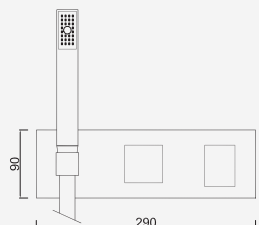

Anticalcário WACE043

Ugo