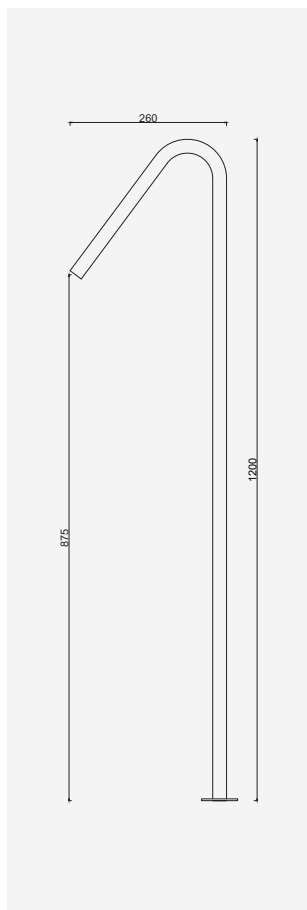

Bica ao Chão sem Acessórios

Caño al Suelo sin Accesorios
Floor-Standing spout
Bec au Sol sans Accessoires

Cromado . Chrome	WENJOY001/8	161,87 €
Satingrey	WENJOY001/8SG	218,53 €
Moonlight Black	WENJOY001/8MB	218,53 €
Brushed Black	WENJOY001/8BL	291,37 €
Shine Black	WENJOY001/8BA	291,37 €
Shine Chocolate	WENJOY001/8CA	291,37 €
Shine Gold	WENJOY001/8GL	291,37 €
Shine Copper	WENJOY001/8DA	291,37 €
Shine Hard Graphite	WENJOY001/8A0	291,37 €
Brushed Chocolate	WENJOY001/8CL	291,37 €
Brushed Gold	WENJOY001/8GN	291,37 €
Brushed Copper	WENJOY001/8DL	291,37 €
Brushed Hard Graphite	WENJOY001/8AL	291,37 €
Brushed White Gold	WENJOY001/8WL	291,37 €