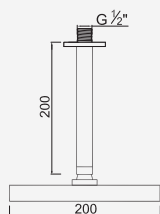

Anticalcário WACE043

Sistema de Duche Embutido 2 Funções

Sistema de Ducha Empotrado con 2 Funcións
Concealed Shower System 2 Ways
Module de Douche 2 Fonctions

Com Chuveiro 200mm ABS

Con ducha 200mm | With shower 200mm | Avec tête de douche 200mm

Cromado . Chrome	WENJOY024.1	322,65 €
W-EMB2005		127,65 €

Com Chuveiro 250mm INOX

Con ducha 250mm | With shower 250mm | Avec tête de douche 250mm

Cromado . Chrome	WENJOY024/1.1	360,04 €
Satingrey	WENJOY024/1.1SG	486,05 €
Moonlight Black	WENJOY024/1.1MB	486,05 €
Brushed Black	WENJOY024/1.1BL	648,07 €
Shine Black	WENJOY024/1.1BA	648,07 €
Shine Chocolate	WENJOY024/1.1CA	648,07 €
Shine Gold	WENJOY024/1.1GL	648,07 €
Shine Copper	WENJOY024/1.1DA	648,07 €
Shine Hard Graphite	WENJOY024/1.1A0	648,07 €
Brushed Chocolate	WENJOY024/1.1CL	648,07 €
Brushed Gold	WENJOY024/1.1GN	648,07 €
Brushed Copper	WENJOY024/1.1DL	648,07 €
Brushed Hard Graphite	WENJOY024/1.1AL	648,07 €
Brushed White Gold	WENJOY024/1.1WL	648,07 €
W-EMB2005		127,65 €

Sistema de Duche Embutido 3 Funções

Sistema de Ducha Empotrado con 3 Funcións
Concealed Shower System 3 Ways
Module de Douche 3 Fonctions

Com Chuveiro 200mm ABS

Con ducha 200mm | With shower 200mm | Avec tête de douche 200mm

Cromado . Chrome	WENJOY025	440,19 €
W-EMB3003		229,16 €

Com Chuveiro 250mm INOX

Con ducha 250mm | With shower 250mm | Avec tête de douche 250mm

Cromado . Chrome	WENJOY025/1	477,58 €
Satingrey	WENJOY025/1SG	644,73 €
Moonlight Black	WENJOY025/1MB	644,73 €
Brushed Black	WENJOY025/1BL	859,64 €
Shine Black	WENJOY025/1BA	859,64 €
Shine Chocolate	WENJOY025/1CA	859,64 €
Shine Gold	WENJOY025/1GL	859,64 €
Shine Copper	WENJOY025/1DA	859,64 €
Shine Hard Graphite	WENJOY025/1A0	859,64 €
Brushed Chocolate	WENJOY025/1CL	859,64 €
Brushed Gold	WENJOY025/1GN	859,64 €
Brushed Copper	WENJOY025/1DL	859,64 €
Brushed Hard Graphite	WENJOY025/1AL	859,64 €
Brushed White Gold	WENJOY025/1WL	859,64 €
W-EMB3003		229,16 €