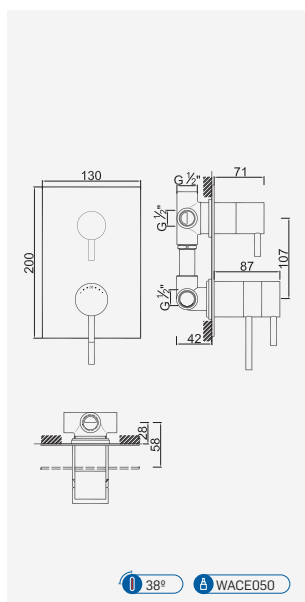

Válvula de Embutir Termostática com 3 Saídas

Válvula de Empotrar Termostática com 3 Saídas
Thermostatic Concealed Shower Valve 3 Ways
Mitigeur Thermostatique Mécanique à Encastrer 3 Fonctions

Cromado . Chrome	WGRES009/1	451,72 €
Satingrey	WGRES009/1SG	609,83 €
Moonlight Black	WGRES009/1MB	609,83 €
Brushed Black	WGRES009/1BL	813,10 €
Shine Black	WGRES009/1BA	813,10 €
Shine Chocolate	WGRES009/1CA	813,10 €
Shine Gold	WGRES009/1GL	813,10 €
Shine Copper	WGRES009/1DA	813,10 €
Shine Hard Graphite	WGRES009/1AO	813,10 €
Brushed Chocolate	WGRES009/1CL	813,10 €
Brushed Gold	WGRES009/1GN	813,10 €
Brushed Copper	WGRES009/1DL	813,10 €
Brushed Hard Graphite	WGRES009/1AL	813,10 €
Brushed White Gold	WGRES009/1WL	813,10 €

■W-EMB3002 259,08 €