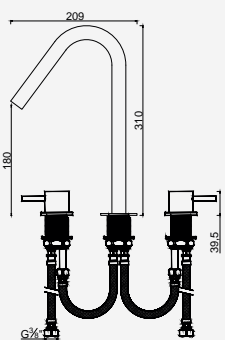

WACE066

Misturadora de Lavatório 3 Furos

Mezcladora 3 Agujeros
Washbasin Tap 3 Holes
Melangeur Lavabo 3 Trou

Cromado . Chrome	WENJOY001/7.1	214,08 €
Satingrey	WENJOY001/7.1SG	289,01 €
Moonlight Black	WENJOY001/7.1MB	289,01 €
Brushed Black	WENJOY001/7.1BL	385,35 €
Shine Black	WENJOY001/7.1BA	385,35 €
Shine Chocolate	WENJOY001/7.1CA	385,35 €
Shine Gold	WENJOY001/7.1GL	385,35 €
Shine Copper	WENJOY001/7.1DA	385,35 €
Shine Hard Graphite	WENJOY001/7.1A0	385,35 €
Brushed Chocolate	WENJOY001/7.1CL	385,35 €
Brushed Gold	WENJOY001/7.1GN	385,35 €
Brushed Copper	WENJOY001/7.1DL	385,35 €
Brushed Hard Graphite	WENJOY001/7.1AL	385,35 €
Brushed White Gold	WENJOY001/7.1WL	385,35 €

Enjoy