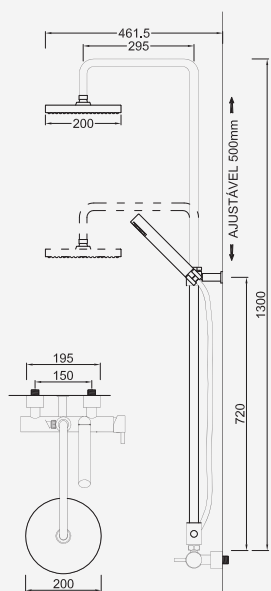

Anticalcário 180° WACE043

Rampa de Chuveiro Telescópica com Monocomando

Rampa de Ducha Extensível con Monomando
Extensible Shower Column with Mixer
Colonne de Douche Extensible avec Mitigeur

Cromado . Chrome	WDART021	391,78 €
Satingrey	WDART021SG	579,38 €
Moonlight Black	WDART021MB	579,38 €
Brushed Black	WDART021BL	772,50 €
Shine Black	WDART021BA	772,50 €
Shine Chocolate	WDART021CA	772,50 €
Shine Gold	WDART021GL	772,50 €
Shine Copper	WDART021DA	772,50 €
Shine Hard Graphite	WDART021A0	772,50 €
Brushed Chocolate	WDART021CL	772,50 €
Brushed Gold	WDART021GN	772,50 €
Brushed Copper	WDART021DL	772,50 €
Brushed Hard Graphite	WDART021AL	772,50 €
Brushed White Gold	WDART021WL	772,50 €

Com Deslizador
Con Deslizador . With Slider . Avec Coulisser

Cromado . Chrome	WDART021D	441,88 €
Satingrey	WDART021DSG	647,02 €
Moonlight Black	WDART021DMB	647,02 €
Brushed Black	WDART021DBL	862,69 €
Shine Black	WDART021DBA	862,69 €
Shine Chocolate	WDART021DCA	862,69 €
Shine Gold	WDART021DGL	862,69 €
Shine Copper	WDART021DDA	862,69 €
Shine Hard Graphite	WDART021DA0	862,69 €
Brushed Chocolate	WDART021DCL	862,69 €
Brushed Gold	WDART021DGN	862,69 €
Brushed Copper	WDART021DDL	862,69 €
Brushed Hard Graphite	WDART021DAL	862,69 €
Brushed White Gold	WDART021DWL	862,69 €