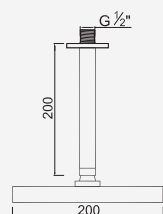

Anticalcário WACE043