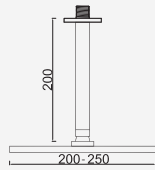

Anticalcário WACE043

Sistema de Duche Embutido 3 Funções

Sistema de Ducha Empotrado con 3 Funcións
Concealed Shower System 3 Ways
Module de Douche 3 Fonctions

Com Chuveiro 200mm INOX

Con ducha 200mm | With shower 200mm | Avec tête de douche 200mm

Ø 200	Cromado . Chrome	WGRECO026.1	473,33 €
	Moonlight Black	WGRECO026.1MB	639,00 €
W-EMB3003			229,16 €

Com Chuveiro 250mm INOX

Con ducha 250mm | With shower 250mm | Avec tête de douche 250mm

Ø 250	Cromado . Chrome	WGRECO026/1.1	488,62 €	
	Satingrey	WGRECO026/1.1SG	659,64 €	
	Moonlight Black	WGRECO026/1.1MB	659,64 €	
	Brushed Black	WGRECO026/1.1BL	879,52 €	
	Shine Black	WGRECO026/1.1BA	879,52 €	
	Shine Chocolate	WGRECO026/1.1CA	879,52 €	
	Shine Gold	WGRECO026/1.1GL	879,52 €	
	Shine Copper	WGRECO026/1.1DA	879,52 €	
	Shine Hard Graphite	WGRECO026/1.1A0	879,52 €	
	Brushed Chocolate	WGRECO026/1.1CL	879,52 €	
	Brushed Gold	WGRECO026/1.1GN	879,52 €	
	Brushed Copper	WGRECO026/1.1DL	879,52 €	
	Brushed Hard Graphite	WGRECO026/1.1AL	879,52 €	
	Brushed White Gold	WGRECO026/1.1WL	879,52 €	
	W-EMB3003			229,16 €

Sistema de Duche Embutido 3 Funções

Sistema de Ducha Empotrado con 3 Funcións
Concealed Shower System 3 Ways
Module de Douche 3 Fonctions

Com Chuveiro 200mm INOX

Con ducha 200mm | With shower 200mm | Avec tête de douche 200mm

Ø 200	Cromado . Chrome	WGRECO027	473,33 €
	Moonlight Black	WGRECO027MB	639,00 €
W-EMB3003			229,16 €

Com Chuveiro 250mm INOX

Con ducha 250mm | With shower 250mm | Avec tête de douche 250mm

Ø 250	Cromado . Chrome	WGRECO027/1	488,62 €	
	Satingrey	WGRECO027/1SG	659,64 €	
	Moonlight Black	WGRECO027/1MB	659,64 €	
	Brushed Black	WGRECO027/1BL	879,52 €	
	Shine Black	WGRECO027/1BA	879,52 €	
	Shine Chocolate	WGRECO027/1CA	879,52 €	
	Shine Gold	WGRECO027/1GL	879,52 €	
	Shine Copper	WGRECO027/1DA	879,52 €	
	Shine Hard Graphite	WGRECO027/1A0	879,52 €	
	Brushed Chocolate	WGRECO027/1CL	879,52 €	
	Brushed Gold	WGRECO027/1GN	879,52 €	
	Brushed Copper	WGRECO027/1DL	879,52 €	
	Brushed Hard Graphite	WGRECO027/1AL	879,52 €	
	Brushed White Gold	WGRECO027/1WL	879,52 €	
	W-EMB3003			229,16 €