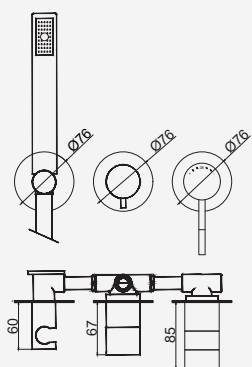

38° Anticalcário WACE050

Sistema de Duche Embutido Termostático 2 Funções

Sistema de Ducha Empotrado con 2 Funcións
Concealed Shower System 2 Ways
Module de Douche 2 Fonctions

Com Chuveiro 200mm INOX

Con ducha 200mm | With shower 200mm | Avec tête de douche 200mm

Cromado . Chrome	WGRECO028.1	516,38 €
— Ø 200 — Moonlight Black	WGRECO028.1MB	697,11 €

W-EMB2006 273,25 €

Com Chuveiro 250mm INOX

Con ducha 250mm | With shower 250mm | Avec tête de douche 250mm

Cromado . Chrome	WGRECO028/1.1	531,68 €
Satingrey	WGRECO028/1.1SG	717,77 €
Moonlight Black	WGRECO028/1.1MB	717,77 €
Brushed Black	WGRECO028/1.1BL	957,02 €
Shine Black	WGRECO028/1.1BA	957,02 €
Shine Chocolate	WGRECO028/1.1CA	957,02 €
Shine Gold	WGRECO028/1.1GL	957,02 €
Shine Copper	WGRECO028/1.1DA	957,02 €
Shine Hard Graphite	WGRECO028/1.1A0	957,02 €
Brushed Chocolate	WGRECO028/1.1CL	957,02 €
Brushed Gold	WGRECO028/1.1GN	957,02 €
Brushed Copper	WGRECO028/1.1DL	957,02 €
Brushed Hard Graphite	WGRECO028/1.1AL	957,02 €
Brushed White Gold	WGRECO028/1.1WL	957,02 €

W-EMB2006 273,25 €

Greco