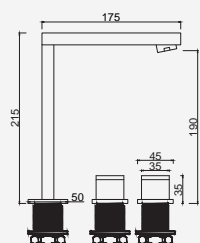

WACE066

Misturadora de Lavatório 3 Furos

Mezcladora 3 Agujeros
Washbasin Tap 3 Holes
Melangeur Lavabo 3 Troues

Cromado . Chrome	WRLUX001/8	348,18 €
Satingrey	WRLUX001/8SG	470,04 €
Moonlight Black	WRLUX001/8MB	470,04 €
Brushed Black	WRLUX001/8BL	626,72 €
Shine Black	WRLUX001/8BA	626,72 €
Shine Chocolate	WRLUX001/8CA	626,72 €
Shine Gold	WRLUX001/8GL	626,72 €
Shine Copper	WRLUX001/8DA	626,72 €
Shine Hard Graphite	WRLUX001/8A0	626,72 €
Brushed Chocolate	WRLUX001/8CL	626,72 €
Brushed Gold	WRLUX001/8GN	626,72 €
Brushed Copper	WRLUX001/8DL	626,72 €
Brushed Hard Graphite	WRLUX001/8AL	626,72 €
Brushed White Gold	WRLUX001/8WL	626,72 €