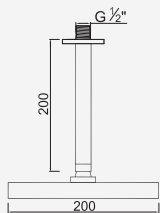

Anticalcário WACE043