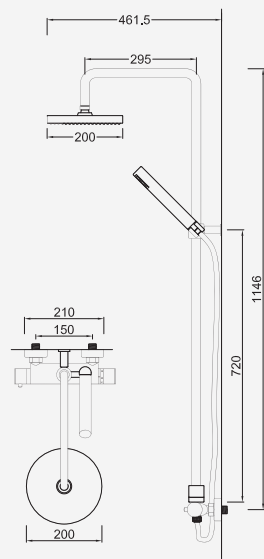

Anticalcário 180° WACE043

Rampa de Chuveiro com Monocomando

Rampa de Ducha Extensible con Monomando
Extensible Shower Column with Mixer
Colonne de Douche Extensible avec Mitigeur

Cromado . Chrome	WENZO021	352,32 €
Satingrey	WENZO021SG	526,11 €
Moonlight Black	WENZO021MB	526,11 €
Brushed Black	WENZO021BL	701,48 €
Shine Black	WENZO021BA	701,48 €
Shine Chocolate	WENZO021CA	701,48 €
Shine Gold	WENZO021GL	701,48 €
Shine Copper	WENZO021DA	701,48 €
Shine Hard Graphite	WENZO021A0	701,48 €
Brushed Chocolate	WENZO021CL	701,48 €
Brushed Gold	WENZO021GN	701,48 €
Brushed Copper	WENZO021DL	701,48 €
Brushed Hard Graphite	WENZO021AL	701,48 €
Brushed White Gold	WENZO021WL	701,48 €

Opções: Ecoeficiência

Opciones: ecoeficiencia . Options: eco-efficiency . Options: éco-efficacité

Cromado . Chrome	WENZO021AQ	370,86 €