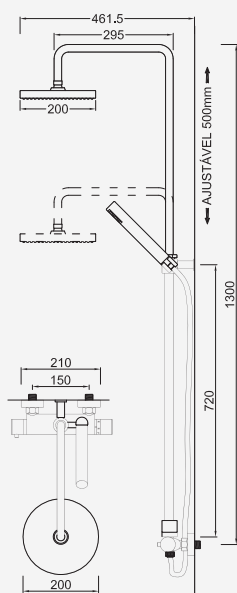

Anticalcário 180° WACE043

Rampa de Chuveiro Telescópica com Monocomando

Rampa de Ducha Extensível com Monomando
Extensible Shower Column with Mixer
Colonne de Douche Extensible avec Mitigeur

Cromado . Chrome	WENZO021/1	391,78 €
Satingrey	WENZO021/1SG	579,38 €
Moonlight Black	WENZO021/1MB	579,38 €
Brushed Black	WENZO021/1 BL	772,50 €
Shine Black	WENZO021/1BA	772,50 €
Shine Chocolate	WENZO021/1CA	772,50 €
Shine Gold	WENZO021/1GL	772,50 €
Shine Copper	WENZO021/1DA	772,50 €
Shine Hard Graphite	WENZO021/1AO	772,50 €
Brushed Chocolate	WENZO021/1CL	772,50 €
Brushed Gold	WENZO021/1GN	772,50 €
Brushed Copper	WENZO021/1DL	772,50 €
Brushed Hard Graphite	WENZO021/1AL	772,50 €
Brushed White Gold	WENZO021/1WL	772,50 €

Com Deslizador
Con Deslizador . With Slider . Avec Coulisser

Cromado . Chrome	WENZO021/1D	441,88 €
Satingrey	WENZO021/1DSG	647,02 €
Moonlight Black	WENZO021/1DMB	647,02 €
Brushed Black	WENZO021/1DBL	862,69 €
Shine Black	WENZO021/1DBA	862,69 €
Shine Chocolate	WENZO021/1DCA	862,69 €
Shine Gold	WENZO021/1DGL	862,69 €
Shine Copper	WENZO021/1DDA	862,69 €
Shine Hard Graphite	WENZO021/1DAO	862,69 €
Brushed Chocolate	WENZO021/1DCL	862,69 €
Brushed Gold	WENZO021/1DGN	862,69 €
Brushed Copper	WENZO021/1DDL	862,69 €
Brushed Hard Graphite	WENZO021/1DAL	862,69 €
Brushed White Gold	WENZO021/1DWL	862,69 €

Cromado . Chrome WENZO021/1DAQ 412,40 €