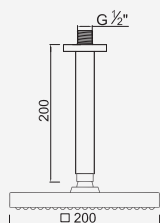

Anticalcário WACE043

Sistema de Duche Embutido 2 Funções

Sistema de Ducha Empotrado con 2 Funcións
Concealed Shower System 2 Ways
Module de Douche 2 Fonctions

Com Chuveiro 200mm ABS

Con ducha 200mm | With shower 200mm | Avec tête de douche 200mm

Cromado . Chrome	WUG0015.1	368,10 €
W-EMB2005		127,65 €

Com Chuveiro 250mm INOX

Con ducha 250mm | With shower 250mm | Avec tête de douche 250mm

Cromado . Chrome	WUG0015/1.1	416,84 €
Satingrey	WUG0015/1.1SG	562,73 €
Moonlight Black	WUG0015/1.1MB	562,73 €
Brushed Black	WUG0015/1.1BL	750,31 €
Shine Black	WUG0015/1.1BA	750,31 €
Shine Chocolate	WUG0015/1.1CA	750,31 €
Shine Gold	WUG0015/1.1GL	750,31 €
Shine Copper	WUG0015/1.1DA	750,31 €
Shine Hard Graphite	WUG0015/1.1A0	750,31 €
Brushed Chocolate	WUG0015/1.1CL	750,31 €
Brushed Gold	WUG0015/1.1GN	750,31 €
Brushed Copper	WUG0015/1.1DL	750,31 €
Brushed Hard Graphite	WUG0015/1.1AL	750,31 €
Brushed White Gold	WUG0015/1.1WL	750,31 €
W-EMB2005		127,65 €

Sistema de Duche Embutido 2 Funções

Sistema de Ducha Empotrado con 2 Funcións
Concealed Shower System 2 Ways
Module de Douche 2 Fonctions

Com Chuveiro 200mm ABS

Con ducha 200mm | With shower 200mm | Avec tête de douche 200mm

Cromado . Chrome	WUG0016	368,10 €
W-EMB2005		127,65 €

Com Chuveiro 250mm INOX

Con ducha 250mm | With shower 250mm | Avec tête de douche 250mm

Cromado . Chrome	WUG0016/1	416,84 €
Satingrey	WUG0016/1SG	562,73 €
Moonlight Black	WUG0016/1MB	562,73 €
Brushed Black	WUG0016/1BL	750,31 €
Shine Black	WUG0016/1BA	750,31 €
Shine Chocolate	WUG0016/1CA	750,31 €
Shine Gold	WUG0016/1GL	750,31 €
Shine Copper	WUG0016/1DA	750,31 €
Shine Hard Graphite	WUG0016/1A0	750,31 €
Brushed Chocolate	WUG0016/1CL	750,31 €
Brushed Gold	WUG0016/1GN	750,31 €
Brushed Copper	WUG0016/1DL	750,31 €
Brushed Hard Graphite	WUG0016/1AL	750,31 €
Brushed White Gold	WUG0016/1WL	750,31 €
W-EMB2005		127,65 €