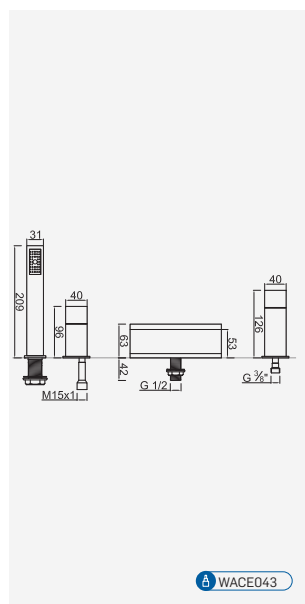

WACE043

Monocomando de Aba de Banheira com Cascata

Monomando de Baño/Ducha con Cascada
Deck Mounted Bath/Shower Mixer with Cascade Spout
Mitigeur Bain Douche avec Bec Cascade

Cromado . Chrome	WAQUA005	458,00 €
Satingrey	WAQUA005SG	618,30 €
Moonlight Black	WAQUA005MB	618,30 €
Brushed Black	WAQUA005BL	824,40 €
Shine Black	WAQUA005BA	824,40 €
Shine Chocolate	WAQUA005CA	824,40 €
Shine Gold	WAQUA005GL	824,40 €
Shine Copper	WAQUA005DA	824,40 €
Shine Hard Graphite	WAQUA005A0	824,40 €
Brushed Chocolate	WAQUA005CL	824,40 €
Brushed Gold	WAQUA005GN	824,40 €
Brushed Copper	WAQUA005DL	824,40 €
Brushed Hard Graphite	WAQUA005AL	824,40 €
Brushed White Gold	WAQUA005WL	824,40 €