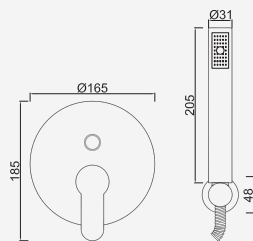

Anticalcário WACE043