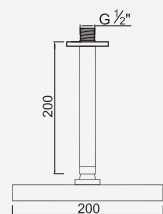

Sistema de Duche Embutido 2 Funções

Sistema de Ducha Empotrado con 2 Funcións
Concealed Shower System 2 Ways
Module de Douche 2 Fonctions

Com Chuveiro 200mm ABS

Con ducha 200mm | With shower 200mm | Avec tête de douche 200mm

Cromado . Chrome	WENJOY018.1	243,93 €
W-EMB2001		63,16 €

Com Chuveiro 250mm INOX

Con ducha 250mm | With shower 250mm | Avec tête de douche 250mm

Cromado . Chrome	WENJOY018/1.1	281,32 €
Satingrey	WENJOY018/1.1SG	379,78 €
Moonlight Black	WENJOY018/1.1MB	379,78 €
Brushed Black	WENJOY018/1.1BL	506,37 €
Shine Black	WENJOY018/1.1BA	506,37 €
Shine Chocolate	WENJOY018/1.1CA	506,37 €
Shine Gold	WENJOY018/1.1GL	506,37 €
Shine Copper	WENJOY018/1.1DA	506,37 €
Shine Hard Graphite	WENJOY018/1.1AO	506,37 €
Brushed Chocolate	WENJOY018/1.1CL	506,37 €
Brushed Gold	WENJOY018/1.1GN	506,37 €
Brushed Copper	WENJOY018/1.1DL	506,37 €
Brushed Hard Graphite	WENJOY018/1.1AL	506,37 €
Brushed White Gold	WENJOY018/1.1WL	506,37 €

W-EMB2001 **63,16 €**