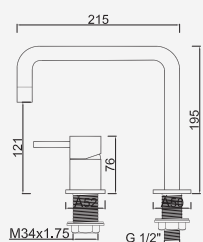

WACE043

Monocomando de Lavatório

Monomando de Lavabo
Monobasin Mixer
Mitigeur Lavabo

Cromado . Chrome	WECOENJOY001/2	158,84 €
Satingrey	WECOENJOY001/2SG	214,44 €
Moonlight Black	WECOENJOY001/2MB	214,44 €
Brushed Black	WECOENJOY001/2BL	285,92 €
Shine Black	WECOENJOY001/2BA	285,92 €
Shine Chocolate	WECOENJOY001/2CA	285,92 €
Shine Gold	WECOENJOY001/2GL	285,92 €
Shine Copper	WECOENJOY001/2DA	285,92 €
Shine Hard Graphite	WECOENJOY001/2A0	285,92 €
Brushed Chocolate	WECOENJOY001/2CL	285,92 €
Brushed Gold	WECOENJOY001/2GN	285,92 €
Brushed Copper	WECOENJOY001/2DL	285,92 €
Brushed Hard Graphite	WECOENJOY001/2AL	285,92 €
Brushed White gold	WECOENJOY001/2WL	285,92 €