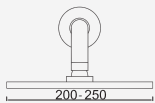

Anticalcário WACE043