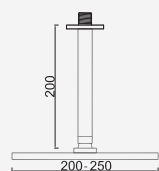

Anticalcário WACE043

Sistema de Duche Embutido 2 Funções

Sistema de Ducha Empotrado con 2 Funcións
Concealed Shower System 2 Ways
Module de Douche 2 Fonctions

Com Chuveiro 200mm ABS

Con ducha 200mm | With shower 200mm | Avec tête de douche 200mm

Cromado . Chrome

WALLEGRA015.1

304,86 €

W-EMB2002 84,21 €

Com Chuveiro 250mm INOX

Con ducha 250mm | With shower 250mm | Avec tête de douche 250mm

Ø250

Cromado . Chrome

WALLEGRA015.1

355,75 €

Satingrey

WALLEGRA015.1/1SG

480,26 €

Moonlight Black

WALLEGRA015.1/1MB

480,26 €

Brushed Black

WALLEGRA015.1/1BL

640,35 €

Shine Black

WALLEGRA015.1/1BA

640,35 €

Shine Chocolate

WALLEGRA015.1/1CA

640,35 €

Shine Gold

WALLEGRA015.1/1GL

640,35 €

Shine Copper

WALLEGRA015.1/1DA

640,35 €

Shine Hard Graphite

WALLEGRA015.1/1A0

640,35 €

Brushed Chocolate

WALLEGRA015.1/1CL

640,35 €

Brushed Gold

WALLEGRA015.1/1GN

640,35 €

Brushed Copper

WALLEGRA015.1/1DL

640,35 €

Brushed Hard Graphite

WALLEGRA015.1/1AL

640,35 €

Brushed White Gold

WALLEGRA015.1/1WL

640,35 €

W-EMB2002 84,21 €