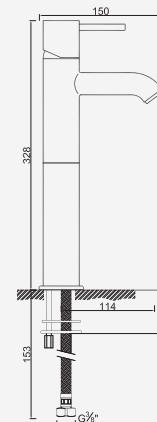

WACE144

Monocomando de Lavatório Cano Alto

Monomando de Lavabo Caño Alto
High Spout Monobasin Mixer
Mitigeur Lavabo Bec Haut

Cromado . Chrome	WECODART001/5G0	134,15 €
Satingrey	WECODART001/5G0SG	181,11 €
Moonlight Black	WECODART001/5G0MB	181,11 €
Brushed Black	WECODART001/5G0BL	241,48 €
Shine Black	WECODART001/5G0BA	241,48 €
Shine Chocolate	WECODART001/5G0CA	241,48 €
Shine Gold	WECODART001/5G0GL	241,48 €
Shine Copper	WECODART001/5G0DA	241,48 €
Shine Hard Graphite	WECODART001/5G0A0	241,48 €
Brushed Chocolate	WECODART001/5G0CL	241,48 €
Brushed Gold	WECODART001/5G0GN	241,48 €
Brushed Copper	WECODART001/5G0DL	241,48 €
Brushed Hard Graphite	WECODART001/5G0AL	241,48 €
Brushed White Gold	WECODART001/5G0WL	241,48 €

Dart