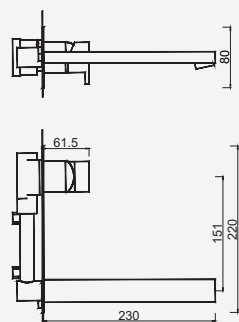

WACE043

Monocomando de Lavatório à Parede

Monomando de Lavabo à la Pared
Concealed Monobasin Mixer
Mitigeur Lavabo Encastré

Cromado . Chrome	WRLUX008/2	157,52 €
Satingrey	WRLUX008/2SG	212,65 €
Moonlight Black	WRLUX008/2MB	212,65 €
Brushed Black	WRLUX008/2BL	283,53 €
Shine Black	WRLUX008/2BA	283,53 €
Shine Chocolate	WRLUX008/2CA	283,53 €
Shine Gold	WRLUX008/2GL	283,53 €
Shine Copper	WRLUX008/2DA	283,53 €
Shine Hard Graphite	WRLUX008/2A0	283,53 €
Brushed Chocolate	WRLUX008/2CL	283,53 €
Brushed Gold	WRLUX008/2GN	283,53 €
Brushed Copper	WRLUX008/2DL	283,53 €
Brushed Hard Graphite	WRLUX008/2AL	283,53 €
Brushed White Gold	WRLUX008/2WL	283,53 €

W-EMB1002 73,68 €