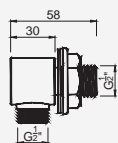

Tomada de Água Redonda

Salida de Agua Redonda sin Soporte
Round Wall Connection Elbow
Coude de Raccordement Mural sans Support

Cromado . Chrome	WDUC007	27,49 €
Satingrey	WDUC007SG	37,12 €
Moonlight Black	WDUC007MB	37,12 €
Brushed Black	WDUC007BL	49,49 €
Shine Black	WDUC007BA	49,49 €
Shine Chocolate	WDUC007CA	49,49 €
Shine Gold	WDUC007GL	49,49 €
Shine Copper	WDUC007DA	49,49 €
Shine Hard Graphite	WDUC007A0	49,49 €
Brushed Chocolate	WDUC007CL	49,49 €
Brushed Gold	WDUC007GN	49,49 €
Brushed Copper	WDUC007DL	49,49 €
Brushed Hard Graphite	WDUC007AL	49,49 €
Brushed White Gold	WDUC007WL	49,49 €