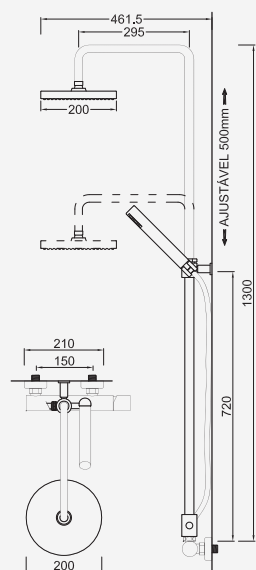

PERLA

Anticalcário 180° WACE043

Rampa de Chuveiro Telescópica com Monocomando

Rampa de Ducha Extensible con Monomando
Extensible Shower Column with Mixer
Colonne de Douche Extensible avec Mitigeur

Cromado . Chrome	WPERLA010	391,78 €
Satingrey	WPERLA010SG	579,38 €
Moonlight Black	WPERLA010MB	579,38 €
Brushed Black	WPERLA010BL	772,50 €
Shine Black	WPERLA010BA	772,50 €
Shine Chocolate	WPERLA010CA	772,50 €
Shine Gold	WPERLA010GL	772,50 €
Shine Copper	WPERLA010DA	772,50 €
Shine Hard Graphite	WPERLA010A0	772,50 €
Brushed Chocolate	WPERLA010CL	772,50 €
Brushed Gold	WPERLA010GN	772,50 €
Brushed Copper	WPERLA010DL	772,50 €
Brushed Hard Graphite	WPERLA010AL	772,50 €
Brushed White Gold	WPERLA010WL	772,50 €

Com Deslizador
Con Deslizador . With Slider . Avec Coulisseur

Cromado . Chrome	WPERLA010D	441,88 €
Satingrey	WPERLA010DSG	647,02 €
Moonlight Black	WPERLA010DMB	647,02 €
Brushed Black	WPERLA010DBL	862,69 €
Shine Black	WPERLA010DBA	862,69 €
Shine Chocolate	WPERLA010DCA	862,69 €
Shine Gold	WPERLA010DGL	862,69 €
Shine Copper	WPERLA010DDA	862,69 €
Shine Hard Graphite	WPERLA010DA0	862,69 €
Brushed Chocolate	WPERLA010DCL	862,69 €
Brushed Gold	WPERLA010DGN	862,69 €
Brushed Copper	WPERLA010DDL	862,69 €
Brushed Hard Graphite	WPERLA010DAL	862,69 €
Brushed White Gold	WPERLA010DWL	862,69 €

Rampa de Chuveiro Telescópica com Monocomando

Rampa de Ducha Extensible con Monomando
Extensible Shower Column with Mixer
Colonne de Douche Extensible avec Mitigeur

Cromado . Chrome	WPERLA010GO	393,76 €
Satingrey	WPERLA010GOSG	582,05 €
Moonlight Black	WPERLA010GOMB	582,05 €
Brushed Black	WPERLA010GOBL	776,07 €
Shine Black	WPERLA010GOBA	776,07 €
Shine Chocolate	WPERLA010GOCA	776,07 €
Shine Gold	WPERLA010GOG	776,07 €
Shine Copper	WPERLA010GODA	776,07 €
Shine Hard Graphite	WPERLA010GOA0	776,07 €
Brushed Chocolate	WPERLA010GOCL	776,07 €
Brushed Gold	WPERLA010GOGN	776,07 €
Brushed Copper	WPERLA010GODL	776,07 €
Brushed Hard Graphite	WPERLA010GOAL	776,07 €
Brushed White Gold	WPERLA010GOWL	776,07 €

Com Deslizador
Con Deslizador . With Slider . Avec Coulisseur

Cromado . Chrome	WPERLA010DGO	443,86 €
Satingrey	WPERLA010DGOSG	649,69 €
Moonlight Black	WPERLA010DGOMB	649,69 €
Brushed Black	WPERLA010DGOBL	866,26 €
Shine Black	WPERLA010DGOBA	866,26 €
Shine Chocolate	WPERLA010DGOCA	866,26 €
Shine Gold	WPERLA010DGOG	866,26 €
Shine Copper	WPERLA010DGODA	866,26 €
Shine Hard Graphite	WPERLA010DGOA0	866,26 €
Brushed Chocolate	WPERLA010DGOCL	866,26 €
Brushed Gold	WPERLA010DGOGN	866,26 €
Brushed Copper	WPERLA010DGODL	866,26 €
Brushed Hard Graphite	WPERLA010DGOAL	866,26 €
Brushed White Gold	WPERLA010DGOWL	866,26 €

Anticalcário 180° WACE043