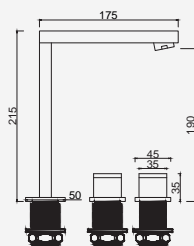

WACE066

Misturadora de Lavatório 3 Furos

Mezcladora 3 Agujeros
Washbasin Tap 3 Holes
Melangeur Lavabo 3 Troues

Cromado . Chrome	WKIARA001/5	348,18 €
Satingrey	WKIARA001/5SG	470,04 €
Moonlight Black	WKIARA001/5MB	470,04 €
Brushed Black	WKIARA001/5BL	626,72 €
Shine Black	WKIARA001/5BA	626,72 €
Shine Chocolate	WKIARA001/5CA	626,72 €
Shine Gold	WKIARA001/5GL	626,72 €
Shine Copper	WKIARA001/5DA	626,72 €
Shine Hard Graphite	WKIARA001/5A0	626,72 €
Brushed Chocolate	WKIARA001/5CL	626,72 €
Brushed Gold	WKIARA001/5GN	626,72 €
Brushed Copper	WKIARA001/5DL	626,72 €
Brushed Hard Graphite	WKIARA001/5AL	626,72 €
Brushed White Gold	WKIARA001/5WL	626,72 €