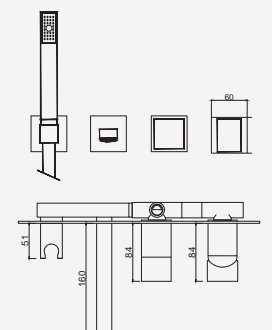

WACE043

Válvula de Embutir com 3 Saídas e Chuveiro de Mão

Válvula de Empotrar con 3 Salidas y Ducha de Mano
Concealed Shower Valve 3 Ways and Hand Shower
Mitigeur Mécanique à Encastrer 3 Fonctions et Douchette de Main

Cromado . Chrome	WLORENA009	414,05 €
Satingrey	WLORENA009SG	558,97 €
Moonlight Black	WLORENA009MB	558,97 €
Brushed Black	WLORENA009BL	745,29 €
Shine Black	WLORENA009BA	745,29 €
Shine Chocolate	WLORENA009CA	745,29 €
Shine Gold	WLORENA009GL	745,29 €
Shine Copper	WLORENA009DA	745,29 €
Shine Hard Graphite	WLORENA009A0	745,29 €
Brushed Chocolate	WLORENA009CL	745,29 €
Brushed Gold	WLORENA009GN	745,29 €
Brushed Copper	WLORENA009DL	745,29 €
Brushed Hard Graphite	WLORENA009AL	745,29 €
Brushed White Gold	WLORENA009WL	745,29 €

W-EMB3003 229,16 €