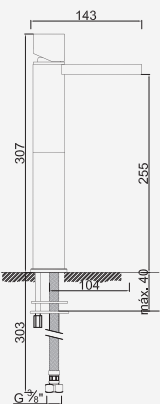

WACE040

Monocomando de Lavatório Cano Alto

Monomando de Lavabo Caño Alto
High Spout Monobasin Mixer
Mitigeur Lavabo Bec Haut

Cromado . Chrome	WECONINA001/2	149,26 €
Satingrey	WECONINA001/2SG	201,50 €
Moonlight Black	WECONINA001/2MB	201,50 €
Brushed Black	WECONINA001/2BL	268,67 €
Shine Black	WECONINA001/2BA	268,67 €
Shine Chocolate	WECONINA001/2CA	268,67 €
Shine Gold	WECONINA001/2GL	268,67 €
Shine Copper	WECONINA001/2DA	268,67 €
Shine Hard Graphite	WECONINA001/2A0	268,67 €
Brushed Chocolate	WECONINA001/2CL	268,67 €
Brushed Gold	WECONINA001/2GN	268,67 €
Brushed Copper	WECONINA001/2DL	268,67 €
Brushed Hard Graphite	WECONINA001/2AL	268,67 €
Brushed White Gold	WECONINA001/2WL	268,67 €