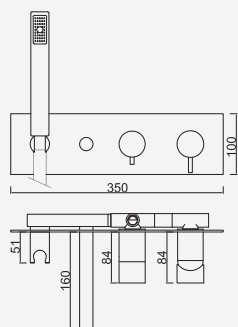

WACE043

Válvula de Embutir com 3 Saídas e Chuveiro de Mão

Válvula de Empotrar con 3 Salidas y Ducha de Mano
Concealed Shower Valve 3 Ways and Hand Shower
Mitigeur Mécanique à Encastrer 3 Fonctions et Douchette de Main

Cromado . Chrome	WDART006/6	393,59 €
Satingrey	WDART006/6SG	531,35 €
Moonlight Black	WDART006/6MB	531,35 €
Brushed Black	WDART006/6BL	708,46 €
Shine Black	WDART006/6BA	708,46 €
Shine Chocolate	WDART006/6CA	708,46 €
Shine Gold	WDART006/6GL	708,46 €
Shine Copper	WDART006/6DA	708,46 €
Shine Hard Graphite	WDART006/6AO	708,46 €
Brushed Chocolate	WDART006/6CL	708,46 €
Brushed Gold	WDART006/6GN	708,46 €
Brushed Copper	WDART006/6DL	708,46 €
Brushed Hard Graphite	WDART006/6AL	708,46 €
Brushed White Gold	WDART006/6WL	708,46 €

W-EMB3003 229,16 €