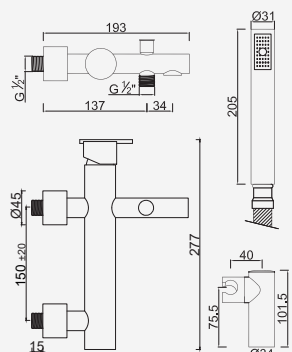

Monocomando de Banheira

Monomando de Baño/Ducha
Wall Mounted Bath/ Shower Mixer
Mitigeur Bain Douche

WACE043

Cromado . Chrome	WVITTA003	218,95 €	WVITTA003.1M	212,24 €
Satingrey	WVITTA003SG	295,58 €	WVITTA003.1MSG	286,53 €
Moonlight Black	WVITTA003MB	295,58 €	WVITTA003.1MMB	286,53 €
Brushed Black	WVITTA003BL	394,11 €	WVITTA003.1MBL	382,04 €
Shine Black	WVITTA003BA	394,11 €	WVITTA003.1MBA	382,04 €
Shine Chocolate	WVITTA003CA	394,11 €	WVITTA003.1MCA	382,04 €
Shine Gold	WVITTA003GL	394,11 €	WVITTA003.1MGL	382,04 €
Shine Copper	WVITTA003DA	394,11 €	WVITTA003.1MDA	382,04 €
Shine Hard Graphite	WVITTA003A0	394,11 €	WVITTA003.1MA0	382,04 €
Brushed Chocolate	WVITTA003CL	394,11 €	WVITTA003.1MCL	382,04 €
Brushed Gold	WVITTA003GN	394,11 €	WVITTA003.1MGN	382,04 €
Brushed Copper	WVITTA003DL	394,11 €	WVITTA003.1MDL	382,04 €
Brushed Hard Graphite	WVITTA003AL	394,11 €	WVITTA003.1MAL	382,04 €
Brushed White Gold	WVITTA003WL	394,11 €	WVITTA003.1MWL	382,04 €

Cromado . Chrome	WVITTA003.2M	212,24 €	WVITTA003.3M	212,24 €
Satingrey	WVITTA003.2MSG	286,53 €	WVITTA003.3MSG	286,53 €
Moonlight Black	WVITTA003.2MMB	286,53 €	WVITTA003.3MMB	286,53 €
Brushed Black	WVITTA003.2MBL	382,04 €	WVITTA003.3MBL	382,04 €
Shine Black	WVITTA003.2MBA	382,04 €	WVITTA003.3MBA	382,04 €
Shine Chocolate	WVITTA003.2MCA	382,04 €	WVITTA003.3MCA	382,04 €
Shine Gold	WVITTA003.2MGL	382,04 €	WVITTA003.3MGL	382,04 €
Shine Copper	WVITTA003.2MDA	382,04 €	WVITTA003.3MDA	382,04 €
Shine Hard Graphite	WVITTA003.2MA0	382,04 €	WVITTA003.3MA0	382,04 €
Brushed Chocolate	WVITTA003.2MCL	382,04 €	WVITTA003.3MCL	382,04 €
Brushed Gold	WVITTA003.2MGN	382,04 €	WVITTA003.3MGN	382,04 €
Brushed Copper	WVITTA003.2MDL	382,04 €	WVITTA003.3MDL	382,04 €
Brushed Hard Graphite	WVITTA003.2MAL	382,04 €	WVITTA003.3MAL	382,04 €
Brushed White Gold	WVITTA003.2MWL	382,04 €	WVITTA003.3MWL	382,04 €