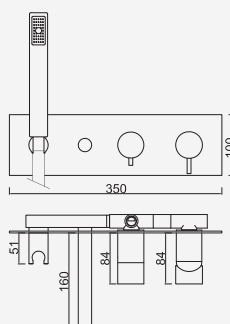

WACE043

Válvula de Embutir com 3 Saídas e Chuveiro de Mão

Válvula de Empotrar con 3 Salidas y Ducha de Mano
Concealed Shower Valve 3 Ways and Hand Shower
Mitigeur Mécanique à Encastrer 3 Fonctions et Douchette de Main

Cromado . Chrome	WENJOY010/4	393,59 €
Satingrey	WENJOY010/4SG	531,35 €
Moonlight Black	WENJOY010/4 MB	531,35 €
Brushed Black	WENJOY010/4BL	708,46 €
Shine Black	WENJOY010/4BA	708,46 €
Shine Chocolate	WENJOY010/4CA	708,46 €
Shine Gold	WENJOY010/4GL	708,46 €
Shine Copper	WENJOY010/4DA	708,46 €
Shine Hard Graphite	WENJOY010/4A0	708,46 €
Brushed Chocolate	WENJOY010/4CL	708,46 €
Brushed Gold	WENJOY010/4GN	708,46 €
Brushed Copper	WENJOY010/4DL	708,46 €
Brushed Hard Graphite	WENJOY010/4AL	708,46 €
Brushed White Gold	WENJOY010/4WL	708,46 €

■ W-EMB3003 229,16 €