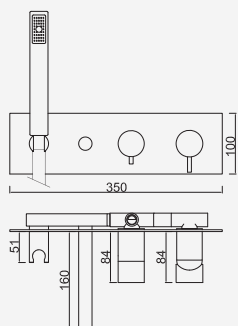

Anticalcário WACE043