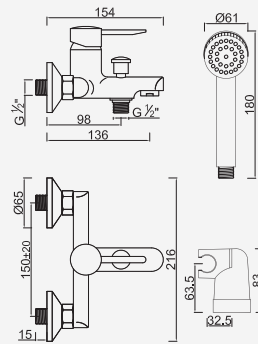

WACED44

Monocomando de Banheira

Monomando de Baño/Ducha
Wall Mounted Bath/ Shower Mixer
Mitigeur Bain Douche

Cromado . Chrome	WZOLA003	WZOLA003GO	83,63 €

Opções: Ecoeficiência

Opciones: ecoeficiencia . Options: eco-efficiency . Options: éco-efficacité

Cromado . Chrome	WZOLA€S003	WZOLA€S003GO	86,93 €
Cromado . Chrome	WZOLA003AQ	WZOLA003GOAQ	88,03 €