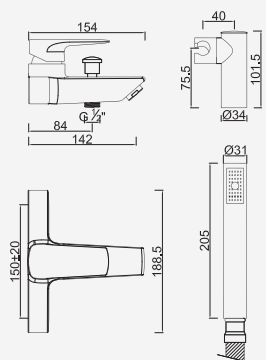

Monocomando de Banheira

Monomando de Baño/Ducha
Wall Mounted Bath/ Shower Mixer
Mitigeur Bain Douche

Cromado . Chrome	WNER0003	147,59 €
Satingrey	WNER0003SG	199,25 €
Moonlight Black	WNER0003MB	199,25 €
Brushed Black	WNER0003BL	265,66 €
Shine Black	WNER0003BA	265,66 €
Shine Chocolate	WNER0003CA	265,66 €
Shine Gold	WNER0003GL	265,66 €
Shine Copper	WNER0003DA	265,66 €
Shine Hard Graphite	WNER0003AO	265,66 €
Brushed Chocolate	WNER0003CL	265,66 €
Brushed Gold	WNER0003GN	265,66 €
Brushed Copper	WNER0003DL	265,66 €
Brushed Hard Graphite	WNER0003AL	265,66 €
Brushed White Gold	WNER0003WL	265,66 €

Opções: Ecoeficiência

Opciones: ecoeficiencia . Options: eco-efficiency . Options: éco-efficacité

	Cromado . Chrome	WNER0003AQ	155,36 €