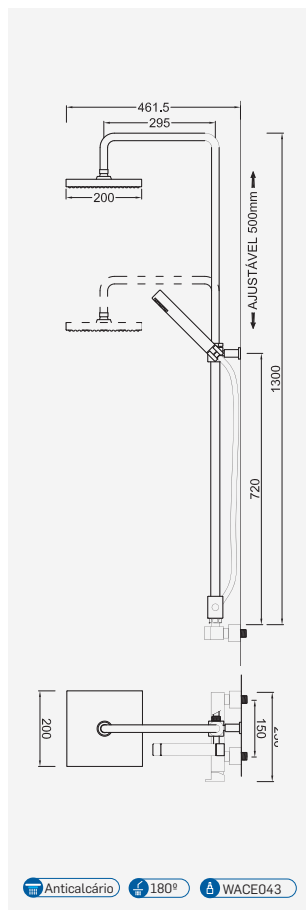

Anticalcário 180° WACE043

Rampa de Chuveiro Telescópica com Monocomando

Rampa de Ducha Extensível con Monomando
Extensible Shower Column with Mixer
Colonne de Douche Extensible avec Mitigeur

Cromado . Chrome	WTREVI012	448,40 €
Satingrey	WTREVI012SG	671,13 €
Moonlight Black	WTREVI012MB	671,13 €
Brushed Black	WTREVI012BL	894,85 €
Shine Black	WTREVI012BA	894,85 €
Shine Chocolate	WTREVI012CA	894,85 €
Shine Gold	WTREVI012GL	894,85 €
Shine Copper	WTREVI012DA	894,85 €
Shine Hard Graphite	WTREVI012AO	894,85 €
Brushed Chocolate	WTREVI012CL	894,85 €
Brushed Gold	WTREVI012GN	894,85 €
Brushed Copper	WTREVI012DL	894,85 €
Brushed Hard Graphite	WTREVI012AL	894,85 €
Brushed Hard Graphite	WTREVI012WL	894,85 €

Com Deslizador
Con Deslizador . With Slider . Avec Coulisseur

Cromado . Chrome	WTREVI012D	498,51 €
Satingrey	WTREVI012DSG	738,78 €
Moonlight Black	WTREVI012DMB	738,78 €
Brushed Black	WTREVI012DBL	985,04 €
Shine Black	WTREVI012DBA	985,04 €
Shine Chocolate	WTREVI012DCA	985,04 €
Shine Gold	WTREVI012DGL	985,04 €
Shine Copper	WTREVI012DDA	985,04 €
Shine Hard Graphite	WTREVI012DAO	985,04 €
Brushed Chocolate	WTREVI012DCL	985,04 €
Brushed Gold	WTREVI012DGN	985,04 €
Brushed Copper	WTREVI012DDL	985,04 €
Brushed Hard Graphite	WTREVI012DAL	985,04 €
Brushed White Gold	WTREVI012DWL	985,04 €