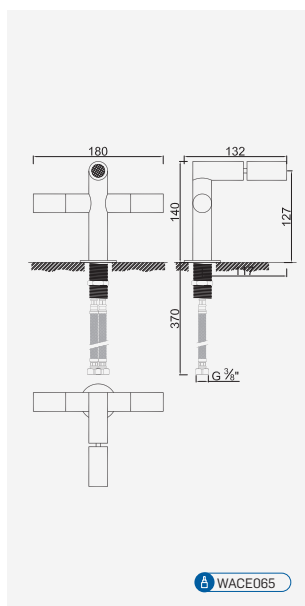

WACE065

Monocomando de Bidé

Monomando de Bidet
Monobidet Mixer
Mitigeur Bidet

Cromado . Chrome	WECOCA2002	196,27 €
Satingrey	WECOCA2002SG	264,97 €
Moonlight Black	WECOCA2002MB	264,97 €
Brushed Black	WECOCA2002BL	353,29 €
Shine Black	WECOCA2002BA	353,29 €
Shine Chocolate	WECOCA2002CA	353,29 €
Shine Gold	WECOCA2002GL	353,29 €
Shine Copper	WECOCA2002DA	353,29 €
Shine Hard Graphite	WECOCA2002A0	353,29 €
Brushed Chocolate	WECOCA2002CL	353,29 €
Brushed Gold	WECOCA2002GN	353,29 €
Brushed Copper	WECOCA2002DL	353,29 €
Brushed Hard Graphite	WECOCA2002AL	353,29 €
Brushed White Gold	WECOCA2002WL	353,29 €