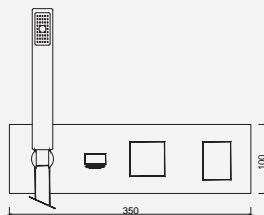

Lorena

Anticalcário WACE043

Sistema de Duche Embutido 3 Funções

Sistema de Ducha Empotrado con 3 Funcións
Concealed Shower System 3 Ways
Module de Douche 3 Fonctions

Com Chuveiro 200mm ABS

Con ducha 200mm en | With shower 200mm | Avec tête de douche 200mm

Cromado . Chrome

WLORENA013

497,25 €

W-EMB3003 229,16 €

Com Chuveiro 250mm INOX

Con ducha 250mm | With shower 250mm | Avec tête de douche 250mm

Cromado . Chrome

WLORENA013/1

545,97 €

Satingrey

WLORENA013/1SG

737,06 €

Moonlight Black

WLORENA013/1MB

737,06 €

Brushed Black

WLORENA013/1BL

982,75 €

Shine Black

WLORENA013/1BA

982,75 €

Shine Chocolate

WLORENA013/1CA

982,75 €

Shine Gold

WLORENA013/1GL

982,75 €

Shine Copper

WLORENA013/1DA

982,75 €

Shine Hard Graphite

WLORENA013/1AO

982,75 €

Brushed Chocolate

WLORENA013/1CL

982,75 €

Brushed Gold

WLORENA013/1GN

982,75 €

Brushed Copper

WLORENA013/1DL

982,75 €

Brushed Hard Graphite

WLORENA013/1AL

982,75 €

Brushed White Gold

WLORENA013/1WL

982,75 €

W-EMB3003 229,16 €

Sistema de Duche Embutido 3 Funções

Sistema de Ducha Empotrado con 3 Funcións
Concealed Shower System 3 Ways
Module de Douche 3 Fonctions

Com Chuveiro 200mm ABS

Con ducha 200mm | With shower 200mm | Avec tête de douche 200mm

Cromado . Chrome

WLORENA013.1

497,25 €

W-EMB3003 229,16 €

Com Chuveiro 250mm INOX

Con ducha 250mm | With shower 250mm | Avec tête de douche 250mm

Cromado . Chrome

WLORENA013/1.1

545,97 €

Satingrey

WLORENA013/1.1SG

737,06 €

Moonlight Black

WLORENA013/1.1MB

737,06 €

Brushed Black

WLORENA013/1.1BL

982,75 €

Shine Black

WLORENA013/1.1BA

982,75 €

Shine Chocolate

WLORENA013/1.1CA

982,75 €

Shine Gold

WLORENA013/1.1GL

982,75 €

Shine Copper

WLORENA013/1.1DA

982,75 €

Shine Hard Graphite

WLORENA013/1.1AO

982,75 €

Brushed Chocolate

WLORENA013/1.1CL

982,75 €

Brushed Gold

WLORENA013/1.1GN

982,75 €

Brushed Copper

WLORENA013/1.1DL

982,75 €

Brushed Hard Graphite

WLORENA013/1.1AL

982,75 €

Brushed White Gold

WLORENA013/1.1WL

982,75 €

W-EMB3003 229,16 €

Anticalcário WACE043