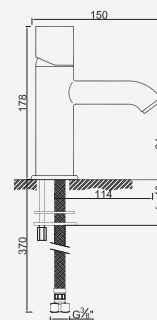

WACE144

Monocomando de Lavatório

Monomando de Lavabo
Monobasin Mixer
Mitigeur Lavabo

Cromado . Chrome	WECODART001	83,29 €
Satingrey	WECODART001SG	112,45 €
Moonlight Black	WECODART001MB	112,45 €
Brushed Black	WECODART001BL	149,93 €
Shine Black	WECODART001BA	149,93 €
Shine Chocolate	WECODART001CA	149,93 €
Shine Gold	WECODART001GL	149,93 €
Shine Copper	WECODART001DA	149,93 €
Shine Hard Graphite	WECODART001A0	149,93 €
Brushed Chocolate	WECODART001CL	149,93 €
Brushed Gold	WECODART001GN	149,93 €
Brushed Copper	WECODART001DL	149,93 €
Brushed Hard Graphite	WECODART001AL	149,93 €
Brushed White Gold	WECODART001WL	149,93 €