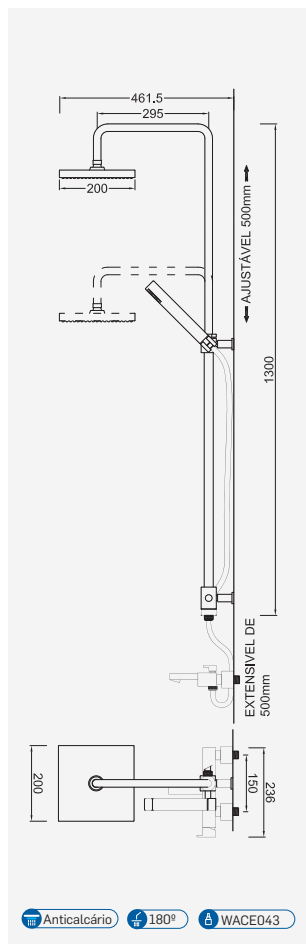

Anticalcário 180° WACE043

Rampa de Banheira Telescópica com Monocomando

Rampa de Baño/Ducha Extensível con Monomando
Extensible Bath/Shower Column with Mixer
Colonne de Bain Douche Extensible avec Mitigeur

Cromado . Chrome	WTREVI013	507,77 €
Satingrey	WTREVI013SG	751,28 €
Moonlight Black	WTREVI013MB	751,28 €
Brushed Black	WTREVI013BL	1 001,71 €
Shine Black	WTREVI013BA	1 001,71 €
Shine Chocolate	WTREVI013CA	1 001,71 €
Shine Gold	WTREVI013GL	1 001,71 €
Shine Copper	WTREVI013DA	1 001,71 €
Shine Hard Graphite	WTREVI013AO	1 001,71 €
Brushed Chocolate	WTREVI013CL	1 001,71 €
Brushed Gold	WTREVI013GN	1 001,71 €
Brushed Copper	WTREVI013DL	1 001,71 €
Brushed Hard Graphite	WTREVI013AL	1 001,71 €
Brushed White Gold	WTREVI013WL	1 001,71 €

Trevi