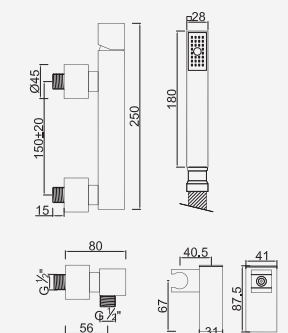

WACE039

Monocomando de Base de Chuveiro

Monomando de Ducha
Wall Mounted Shower Mixer
Mitigeur Douche

Cromado . Chrome	WQUADRA006	165,39 €
Satingrey	WQUADRA006SG	223,28 €
Moonlight Black	WQUADRA006MB	223,28 €
Brushed Black	WQUADRA006BL	297,70 €
Shine Black	WQUADRA006BA	297,70 €
Shine Chocolate	WQUADRA006CA	297,70 €
Shine Gold	WQUADRA006GL	297,70 €
Shine Copper	WQUADRA006DA	297,70 €
Shine Hard Graphite	WQUADRA006A0	297,70 €
Brushed Chocolate	WQUADRA006CL	297,70 €
Brushed Gold	WQUADRA006GN	297,70 €
Brushed Copper	WQUADRA006DL	297,70 €
Brushed Hard Graphite	WQUADRA006AL	297,70 €
Brushed White Gold	WQUADRA006WL	297,70 €

Válvula de Embutir com 1 Saída

Válvula de Empotrar com 1 Salida
Concealed Shower Valve 1 Way
Mitigeur Mécanique à Encastrer 1 Fonction