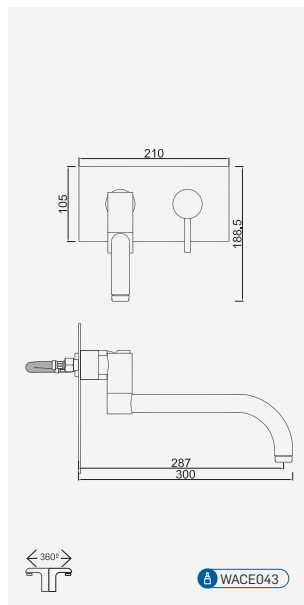

Monocomando de Banca

Monomando de Cozinha
Mono Sink Mixer
Mitigeur Evier

Cromado . Chrome	WDART005/7.1	190,15 €
Satingrey	WDART005/7.1SG	256,70 €
Moonlight Black	WDART005/7.1MB	256,70 €
Brushed Black	WDART005/7.1BL	342,26 €
Shine Black	WDART005/7.1BA	342,26 €
Shine Chocolate	WDART005/7.1CA	342,26 €
Shine Gold	WDART005/7.1GL	342,26 €
Shine Copper	WDART005/7.1DA	342,26 €
Shine Hard Graphite	WDART005/7.1A0	342,26 €
Brushed Chocolate	WDART005/7.1CL	342,26 €
Brushed Gold	WDART005/7.1GN	342,26 €
Brushed Copper	WDART005/7.1DL	342,26 €
Brushed Hard Graphite	WDART005/7.1AL	342,26 €
Brushed White Gold	WDART005/7.1WL	342,26 €