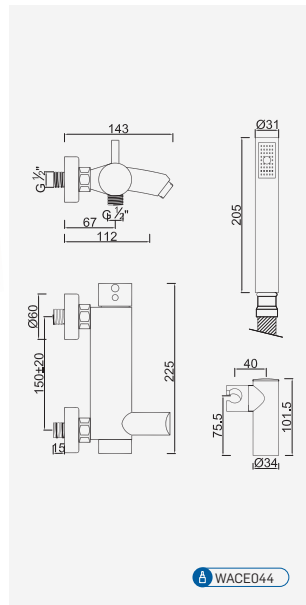

DART

Monocomando de Banheira

Monomando de Baño/Ducha
Wall Mounted Bath/ Shower Mixer
Mitigeur Bain Douche

Cromado . Chrome	WDART003/1	127,48 €
Satingrey	WDART003/1SG	172,10 €
Moonlight Black	WDART003/1MB	172,10 €
Brushed Black	WDART003/1BL	229,47 €
Shine Black	WDART003/1BA	229,47 €
Shine Chocolate	WDART003/1CA	229,47 €
Shine Gold	WDART003/1GL	229,47 €
Shine Copper	WDART003/1DA	229,47 €
Shine Hard Graphite	WDART003/1A0	229,47 €
Brushed Chocolate	WDART003/1CL	229,47 €
Brushed Gold	WDART003/1GN	229,47 €
Brushed Copper	WDART003/1DL	229,47 €
Brushed Hard Graphite	WDART003/1AL	229,47 €
Brushed White Gold	WDART003/1WL	229,47 €