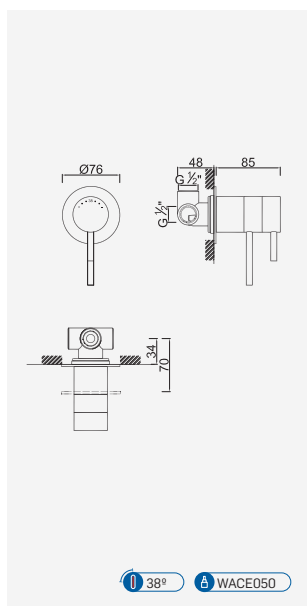

38° WACE050

Válvula de Embutir Termostática com 1 Saída

Válvula de Empotrar Termostatica con 1 Salida
Thermostatic Concealed Shower Valve 1 Way
Mitigeur Thermostatique à Encastrée 1 Fonction

Cromado . Chrome	WENJOY013	284,70 €
Satingrey	WENJOY013SG	384,35 €
Moonlight Black	WENJOY013MB	384,35 €
Brushed Black	WENJOY013BL	512,46 €
Shine Black	WENJOY013BA	512,46 €
Shine Chocolate	WENJOY013CA	512,46 €
Shine Gold	WENJOY013GL	512,46 €
Shine Copper	WENJOY013DA	512,46 €
Shine Hard Graphite	WENJOY013A0	512,46 €
Brushed Chocolate	WENJOY013CL	512,46 €
Brushed Gold	WENJOY013GN	512,46 €
Brushed Copper	WENJOY013DL	512,46 €
Brushed Hard Graphite	WENJOY013AL	512,46 €
Brushed Hard Graphite	WENJOY013WL	512,46 €

W-EMB1004 187,68 €