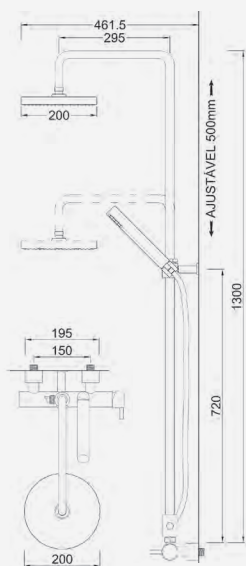

Rampa de Chuveiro Telescópica com Monocomando

Rampa de Ducha Extensível com Monocomando
Extensible Shower Column with Mixer
Colonne de Douche Extensible avec Mitigeur

Material	Model	Price (€)	Material	Price (€)
Cromado . Chrome	WVITTA020	409,71 €	WVITTA020.1M	403,01 €
Satingrey	WVITTA020SG	603,58 €	WVITTA020.1MSG	594,54 €
Moonlight Black	WVITTA020MB	603,58 €	WVITTA020.1MMB	594,54 €
Brushed Black	WVITTA020BL	804,77 €	WVITTA020.1MBL	792,72 €
Shine Black	WVITTA020BA	804,77 €	WVITTA020.1MBA	792,72 €
Shine Chocolate	WVITTA020CA	804,77 €	WVITTA020.1MCA	792,72 €
Shine Gold	WVITTA020GL	804,77 €	WVITTA020.1MGL	792,72 €
Shine Copper	WVITTA020DA	804,77 €	WVITTA020.1MDA	792,72 €
Shine Hard Graphite	WVITTA020A0	804,77 €	WVITTA020.1MA0	792,72 €
Brushed Chocolate	WVITTA020CL	804,77 €	WVITTA020.1MCL	792,72 €
Brushed Gold	WVITTA020GN	804,77 €	WVITTA020.1MGN	792,72 €
Brushed Copper	WVITTA020DL	804,77 €	WVITTA020.1MDL	792,72 €
Brushed Hard Graphite	WVITTA020AL	804,77 €	WVITTA020.1MAL	792,72 €
Brushed White Gold	WVITTA020WL	804,77 €	WVITTA020.1MWL	792,72 €

Material	Model	Price (€)	Material	Price (€)
Cromado . Chrome	WVITTA020.2M	403,01 €	WVITTA020.3M	403,01 €
Satingrey	WVITTA020.2MSG	594,54 €	WVITTA020.3MSG	594,54 €
Moonlight Black	WVITTA020.2MMB	594,54 €	WVITTA020.3MMB	594,54 €
Brushed Black	WVITTA020.2MBL	792,72 €	WVITTA020.3MBL	792,72 €
Shine Black	WVITTA020.2MBA	792,72 €	WVITTA020.3MBA	792,72 €
Shine Chocolate	WVITTA020.2MCA	792,72 €	WVITTA020.3MCA	792,72 €
Shine Gold	WVITTA020.2MGL	792,72 €	WVITTA020.3MGL	792,72 €
Shine Copper	WVITTA020.2MDA	792,72 €	WVITTA020.3MDA	792,72 €
Shine Hard Graphite	WVITTA020.2MA0	792,72 €	WVITTA020.3MA0	792,72 €
Brushed Chocolate	WVITTA020.2MCL	792,72 €	WVITTA020.3MCL	792,72 €
Brushed Gold	WVITTA020.2MGN	792,72 €	WVITTA020.3MGN	792,72 €
Brushed Copper	WVITTA020.2MDL	792,72 €	WVITTA020.3MDL	792,72 €
Brushed Hard Graphite	WVITTA020.2MAL	792,72 €	WVITTA020.3MAL	792,72 €
Brushed White Gold	WVITTA020.2MWL	792,72 €	WVITTA020.3MWL	792,72 €

Com Deslizador
Con Deslizador . With Slider . Avec Coulisseur

Material	Model	Price (€)	Material	Price (€)
Cromado . Chrome	WVITTA020D	459,81 €	WVITTA020.1MD	453,12 €
Satingrey	WVITTA020DSG	671,22 €	WVITTA020.1MDSG	662,18 €
Moonlight Black	WVITTA020DMB	671,22 €	WVITTA020.1MDMB	662,18 €
Brushed Black	WVITTA020DBL	894,96 €	WVITTA020.1MDBL	882,91 €
Shine Black	WVITTA020DBA	894,96 €	WVITTA020.1MDBA	882,91 €
Shine Chocolate	WVITTA020DCA	894,96 €	WVITTA020.1MDCA	882,91 €
Shine Gold	WVITTA020DGL	894,96 €	WVITTA020.1MDGL	882,91 €
Shine Copper	WVITTA020DDA	894,96 €	WVITTA020.1MDDA	882,91 €
Shine Hard Graphite	WVITTA020DA0	894,96 €	WVITTA020.1MDA0	882,91 €
Brushed Chocolate	WVITTA020DCL	894,96 €	WVITTA020.1MDCL	882,91 €
Brushed Gold	WVITTA020DGN	894,96 €	WVITTA020.1MDGN	882,91 €
Brushed Copper	WVITTA020DDL	894,96 €	WVITTA020.1MDDL	882,91 €
Brushed Hard Graphite	WVITTA020DAL	894,96 €	WVITTA020.1MDAL	882,91 €
Brushed White Gold	WVITTA020DWL	894,96 €	WVITTA020.1MDWL	882,91 €