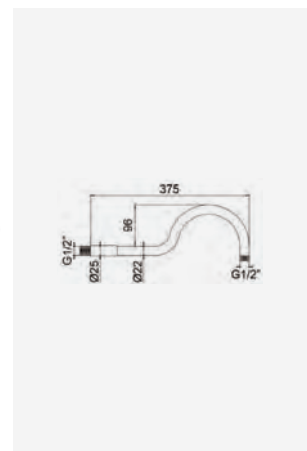

Braço Chuveiro Superior à Parede Redondo

Soporte de Ducha à la Pared Redondo
Wall Round Shower Arm
Bras pour Douche de Tête Ronde, Fixation Mural

Cromado . Chrome	WBRA007	71,16 €
Satingrey	WBRA007SG	96,06 €
Moonlight Black	WBRA007MB	96,06 €
Brushed Black	WBRA007BL	128,08 €
Shine Black	WBRA007BA	128,08 €
Shine Chocolate	WBRA007CA	128,08 €
Shine Gold	WBRA007GL	128,08 €
Shine Copper	WBRA007DA	128,08 €
Shine Hard Graphite	WBRA007A0	128,08 €
Brushed Chocolate	WBRA007CL	128,08 €
Brushed Gold	WBRA007GN	128,08 €
Brushed Copper	WBRA007DL	128,08 €
Brushed Hard Graphite	WBRA007AL	128,08 €
Brushed White Gold	WBRA007WL	128,08 €