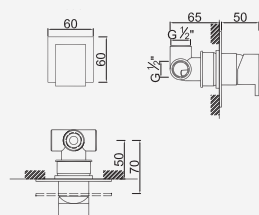

WACE043

Válvula de Embutir com 1 Saída

Válvula de Empotrar con 1 Salida
Concealed Shower Valve 1 Way
Mitigeur Mécanique à Encastrer 1 Fonction

Cromado . Chrome	WKIARA006	96,09 €
Satingrey	WKIARA006SG	129,73 €
Moonlight Black	WKIARA006MB	129,73 €
Brushed Black	WKIARA006BL	172,97 €
Shine Black	WKIARA006BA	172,97 €
Shine Chocolate	WKIARA006CA	172,97 €
Shine Gold	WKIARA006GL	172,97 €
Shine Copper	WKIARA006DA	172,97 €
Shine Hard Graphite	WKIARA006AO	172,97 €
Brushed Chocolate	WKIARA006CL	172,97 €
Brushed Gold	WKIARA006GN	172,97 €
Brushed Copper	WKIARA006DL	172,97 €
Brushed Hard Graphite	WKIARA006AL	172,97 €
Brushed White Gold	WKIARA006WL	172,97 €

W-EMB1001	47,37 €

Kiara