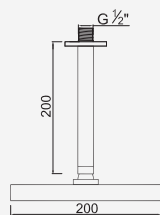

Sistema de Duche Embutido Termostático 2 Funções

Sistema de Ducha Empotrado Termostático con 2 Funcións
Thermostatic Concealed Shower System 2 Ways
Module de Douche Thermostatique 2 Fonctions

Com Chuveiro 200mm ABS

Con ducha 200mm | With shower 200mm | Avec tête de douche 200mm

	Cromado . Chrome	WENJOY026.1	494,86 €

W-EMB2006 273,25 €

Com Chuveiro 250mm INOX

Con ducha 250mm | With shower 250mm | Avec tête de douche 250mm

	Cromado . Chrome	WENJOY026/1.1	532,25 €
	Satingrey	WENJOY026/1.1SG	718,54 €
	Moonlight Black	WENJOY026/1.1MB	718,54 €
	Brushed Black	WENJOY026/1.1BL	958,05 €
	Shine Black	WENJOY026/1.1BA	958,05 €
	Shine Chocolate	WENJOY026/1.1CA	958,05 €
	Shine Gold	WENJOY026/1.1GL	958,05 €
	Shine Copper	WENJOY026/1.1DA	958,05 €
	Shine Hard Graphite	WENJOY026/1.1A0	958,05 €
	Brushed Chocolate	WENJOY026/1.1CL	958,05 €
	Brushed Gold	WENJOY026/1.1GN	958,05 €
	Brushed Copper	WENJOY026/1.1DL	958,05 €
	Brushed Hard Graphite	WENJOY026/1.1AL	958,05 €
	Brushed White Gold	WENJOY026/1.1WL	958,05 €

W-EMB2006 273,25 €

38° **Anticalcário** **WACE050**

Enjoy