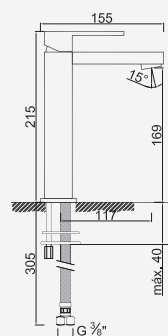

WACE088

Monocomando de Lavatório Cano Alto

Monomando de Lavabo Caño Alto
High Spout Monobasin Mixer
Mitigeur Lavabo Bec Haut

Cromado . Chrome	WECORLUX001/6	189,47 €
Satingrey	WECORLUX001/6SG	255,79 €
Moonlight Black	WECORLUX001/6MB	255,79 €
Brushed Black	WECORLUX001/6BL	341,05 €
Shine Black	WECORLUX001/6BA	341,05 €
Shine Chocolate	WECORLUX001/6CA	341,05 €
Shine Gold	WECORLUX001/6GL	341,05 €
Shine Copper	WECORLUX001/6DA	341,05 €
Shine Hard Graphite	WECORLUX001/6A0	341,05 €
Brushed Chocolate	WECORLUX001/6CL	341,05 €
Brushed Gold	WECORLUX001/6GN	341,05 €
Brushed Copper	WECORLUX001/6DL	341,05 €
Brushed Hard Graphite	WECORLUX001/6AL	341,05 €
Brushed White Gold	WECORLUX001/6WL	341,05 €