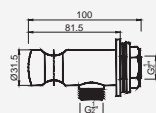

Suporte de Chuveiro com Ligação de Água

Salida de Agua Redonda con Soporte Lateral
Square Wall Connection Elbow with Lateral Shower Holder
Coude de Raccordement Mural avec Support Latéral

Cromado . Chrome	WDUC005	38,09 €