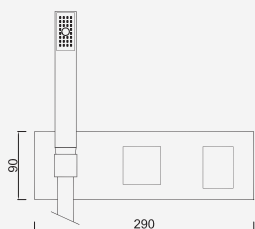

Anticalcário WACE043

Sistema de Duche Embutido 2 Funções

Sistema de Ducha Empotrado con 2 Funcións
Concealed Shower System 2 Ways
Module de Douche 2 Fonctions

Com Chuveiro 200mm ABS

Con ducha 200mm | With shower 200mm | Avec tête de douche 200mm

Cromado . Chrome	WTREVI017	368,10 €
W-EMB2005		127,65 €

Com Chuveiro 250mm INOX

Con ducha 250mm | With shower 250mm | Avec tête de douche 250mm

Cromado . Chrome	WTREVI017/1	416,84 €
Satingrey	WTREVI017/1SG	562,73 €
Moonlight Black	WTREVI017/1MB	562,73 €
Brushed Black	WTREVI017/1BL	750,31 €
Shine Black	WTREVI017/1BA	750,31 €
Shine Chocolate	WTREVI017/1CA	750,31 €
Shine Gold	WTREVI017/1GL	750,31 €
Shine Copper	WTREVI017/1DA	750,31 €
Shine Hard Graphite	WTREVI017/1A0	750,31 €
Brushed Chocolate	WTREVI017/1CL	750,31 €
Brushed Gold	WTREVI017/1GN	750,31 €
Brushed Copper	WTREVI017/1DL	750,31 €
Brushed Hard Graphite	WTREVI017/1AL	750,31 €
Brushed White Gold	WTREVI017/1WL	750,31 €
W-EMB2005		127,65 €

Sistema de Duche Embutido 2 Funções

Sistema de Ducha Empotrado con 2 Funcións
Concealed Shower System 2 Ways
Module de Douche 2 Fonctions

Com Chuveiro 200mm ABS

Con ducha 200mm | With shower 200mm | Avec tête de douche 200mm

Cromado . Chrome	WTREVI017.1	368,10 €
W-EMB2005		127,65 €

Com Chuveiro 250mm INOX

Con ducha 250mm | With shower 250mm | Avec tête de douche 250mm

Cromado . Chrome	WTREVI017/1.1	416,84 €
Satingrey	WTREVI017/1.1SG	562,73 €
Moonlight Black	WTREVI017/1.1MB	562,73 €
Brushed Black	WTREVI017/1.1BL	750,31 €
Shine Black	WTREVI017/1.1BA	750,31 €
Shine Chocolate	WTREVI017/1.1CA	750,31 €
Shine Gold	WTREVI017/1.1GL	750,31 €
Shine Copper	WTREVI017/1.1DA	750,31 €
Shine Hard Graphite	WTREVI017/1.1A0	750,31 €
Brushed Chocolate	WTREVI017/1.1CL	750,31 €
Brushed Gold	WTREVI017/1.1GN	750,31 €
Brushed Copper	WTREVI017/1.1DL	750,31 €
Brushed Hard Graphite	WTREVI017/1.1AL	750,31 €
Brushed White Gold	WTREVI017/1.1WL	750,31 €
W-EMB2005		127,65 €

Trevi