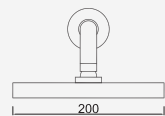

Anticalcário WACE043

Sistema de Duche Embutido 3 Funções

Sistema de Ducha Empotrado con 3 Funcións
Concealed Shower System 3 Ways
Module de Douche 3 Fonctions

Com Chuveiro 200mm ABS

Con ducha 200mm | With shower 200mm | Avec tête de douche 200mm

Cromado . Chrome	WDART024	440,19 €
W-EMB3003		229,16 €

Com Chuveiro 250mm INOX

Con ducha 250mm | With shower 250mm | Avec tête de douche 250mm

Cromado . Chrome	WDART024/1	477,57 €
Satingrey	WDART024/1SG	644,72 €
Moonlight Black	WDART024/1MB	644,72 €
Brushed Black	WDART024/1BL	859,63 €
Shine Black	WDART024/1BA	859,63 €
Shine Chocolate	WDART024/1CA	859,63 €
Shine Gold	WDART024/1GL	859,63 €
Shine Copper	WDART024/1DA	859,63 €
Shine Hard Graphite	WDART024/1A0	859,63 €
Brushed Chocolate	WDART024/1CL	859,63 €
Brushed Gold	WDART024/1GN	859,63 €
Brushed Copper	WDART024/1DL	859,63 €
Brushed Hard Graphite	WDART024/1AL	859,63 €
Brushed White Gold	WDART024/1WL	859,63 €
W-EMB3003		229,16 €

Sistema de Duche Embutido 3 Funções

Sistema de Ducha Empotrado con 3 Funcións
Concealed Shower System 3 Ways
Module de Douche 3 Fonctions

Com Chuveiro 200mm ABS

Con ducha 200mm | With shower 200mm | Avec tête de douche 200mm

Cromado . Chrome	WDART024.1	440,19 €
W-EMB3003		229,16 €

Com Chuveiro 250mm INOX

Con ducha 250mm | With shower 250mm | Avec tête de douche 250mm

Cromado . Chrome	WDART024/1.1	477,57 €
Satingrey	WDART024/1.1SG	644,72 €
Moonlight Black	WDART024/1.1MB	644,72 €
Brushed Black	WDART024/1.1BL	859,63 €
Shine Black	WDART024/1.1BA	859,63 €
Shine Chocolate	WDART024/1.1CA	859,63 €
Shine Gold	WDART024/1.1GL	859,63 €
Shine Copper	WDART024/1.1DA	859,63 €
Shine Hard Graphite	WDART024/1.1A0	859,63 €
Brushed Chocolate	WDART024/1.1CL	859,63 €
Brushed Gold	WDART024/1.1GN	859,63 €
Brushed Copper	WDART024/1.1DL	859,63 €
Brushed Hard Graphite	WDART024/1.1AL	859,63 €
Brushed White Gold	WDART024/1.1WL	859,63 €
W-EMB3003		229,16 €

Anticalcário WACE043

Dart