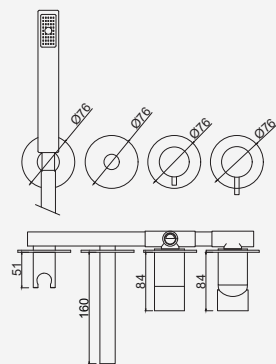

WACE043

Válvula de Embutir com 3 Saídas e Chuveiro de Mão

Válvula de Empotrar con 3 Salidas y Ducha de Mano
Concealed Shower Valve 3 Ways and Hand Shower
Mitigeur Mécanique à Encastrer 3 Fonctions et Douchette de Main

Color	Model	Price	Color	Model	Price
Cromado . Chrome	WVITTA007/6	411,52 €	Cromado . Chrome	WVITTA007/6.1M	404,82 €
Satingrey	WVITTA007/6SG	555,55 €	Satingrey	WVITTA007/6.1MSG	546,51 €
Moonlight Black	WVITTA007/6MB	555,55 €	Moonlight Black	WVITTA007/6.1MMB	546,51 €
Brushed Black	WVITTA007/6BL	740,73 €	Brushed Black	WVITTA007/6.1MBL	728,68 €
Shine Black	WVITTA007/6BA	740,73 €	Shine Black	WVITTA007/6.1MBA	728,68 €
Shine Chocolate	WVITTA007/6CA	740,73 €	Shine Chocolate	WVITTA007/6.1MCA	728,68 €
Shine Gold	WVITTA007/6GL	740,73 €	Shine Gold	WVITTA007/6.1MGL	728,68 €
Shine Copper	WVITTA007/6DA	740,73 €	Shine Copper	WVITTA007/6.1MDA	728,68 €
Shine Hard Graphite	WVITTA007/6A0	740,73 €	Shine Hard Graphite	WVITTA007/6.1MA0	728,68 €
Brushed Chocolate	WVITTA007/6CL	740,73 €	Brushed Chocolate	WVITTA007/6.1MCL	728,68 €
Brushed Gold	WVITTA007/6GN	740,73 €	Brushed Gold	WVITTA007/6.1MGN	728,68 €
Brushed Copper	WVITTA007/6DL	740,73 €	Brushed Copper	WVITTA007/6.1MDL	728,68 €
Brushed Hard Graphite	WVITTA007/6AL	740,73 €	Brushed Hard Graphite	WVITTA007/6.1MAL	728,68 €
Brushed White Gold	WVITTA007/6WL	740,73 €	Brushed White Gold	WVITTA007/6.1MWL	728,68 €

Color	Model	Price	Color	Model	Price
Cromado . Chrome	WVITTA007/6.2M	404,82 €	Cromado . Chrome	WVITTA007/6.3M	404,82 €
Satingrey	WVITTA007/6.2MSG	546,51 €	Satingrey	WVITTA007/6.3MSG	546,51 €
Moonlight Black	WVITTA007/6.2MMB	546,51 €	Moonlight Black	WVITTA007/6.3MMB	546,51 €
Brushed Black	WVITTA007/6.2MBL	728,68 €	Brushed Black	WVITTA007/6.3MBL	728,68 €
Shine Black	WVITTA007/6.2MBA	728,68 €	Shine Black	WVITTA007/6.3MBA	728,68 €
Shine Chocolate	WVITTA007/6.2MCA	728,68 €	Shine Chocolate	WVITTA007/6.3MCA	728,68 €
Shine Gold	WVITTA007/6.2MGL	728,68 €	Shine Gold	WVITTA007/6.3MGL	728,68 €
Shine Copper	WVITTA007/6.2MDA	728,68 €	Shine Copper	WVITTA007/6.3MDA	728,68 €
Shine Hard Graphite	WVITTA007/6.2MA0	728,68 €	Shine Hard Graphite	WVITTA007/6.3MA0	728,68 €
Brushed Chocolate	WVITTA007/6.2MCL	728,68 €	Brushed Chocolate	WVITTA007/6.3MCL	728,68 €
Brushed Gold	WVITTA007/6.2MGN	728,68 €	Brushed Gold	WVITTA007/6.3MGN	728,68 €
Brushed Copper	WVITTA007/6.2MDL	728,68 €	Brushed Copper	WVITTA007/6.3MDL	728,68 €
Brushed Hard Graphite	WVITTA007/6.2MAL	728,68 €	Brushed Hard Graphite	WVITTA007/6.3MAL	728,68 €
Brushed White Gold	WVITTA007/6.2MWL	728,68 €	Brushed White Gold	WVITTA007/6.3MWL	728,68 €

W-EMB3003 229,16 €

Rampa de Banheira Telescópica com Monocomando

Rampa de Baño/Ducha Extensible con Monomando
Extensible Bath/Shower Column with Mixer
Colonne de Bain Douche Extensible avec Mitigeur