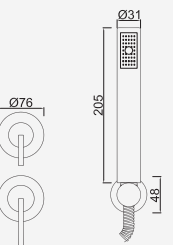

Anticalcário WACE043