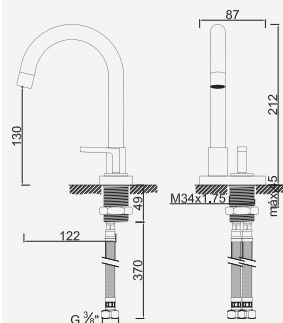

WACE040

Monocomando de Lavatório

Monomando de Lavabo
Monobasin Mixer
Mitigeur Lavabo

Cromado . Chrome	WECOENJOY001/4	163,38 €
Satingrey	WECOENJOY001/4SG	220,57 €
Moonlight Black	WECOENJOY001/4MB	220,57 €
Brushed Black	WECOENJOY001/4BL	294,09 €
Shine Black	WECOENJOY001/4BA	294,09 €
Shine Chocolate	WECOENJOY001/4CA	294,09 €
Shine Gold	WECOENJOY001/4GL	294,09 €
Shine Copper	WECOENJOY001/4DA	294,09 €
Shine Hard Graphite	WECOENJOY001/4A0	294,09 €
Brushed Chocolate	WECOENJOY001/4CL	294,09 €
Brushed Gold	WECOENJOY001/4GN	294,09 €
Brushed Copper	WECOENJOY001/4DL	294,09 €
Brushed Hard Graphite	WECOENJOY001/4AL	294,09 €
Brushed White Gold	WECOENJOY001/4WL	294,09 €

Enjoy