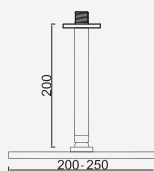

Anticalcário WACE043

Sistema de Duche Embutido 2 Funções

Sistema de Ducha Empotrado con 2 Funcións
Concealed Shower System 2 Ways
Module de Douche 2 Fonctions

Com Chuveiro 200mm ABS

Con ducha 200mm | With shower 200mm | Avec tête de douche 200mm

Cromado . Chrome

WALLEGRA013.1

249,31 €

W-EMB2001 63,16 €

Com Chuveiro 250mm INOX

Con ducha 250mm | With shower 250mm | Avec tête de douche 250mm

Ø250

Cromado . Chrome

WALLEGRA013/1.1

300,19 €

Satingrey

WALLEGRA013/1.1SG

405,26 €

Moonlight Black

WALLEGRA013/1.1MB

405,26 €

Brushed Black

WALLEGRA013/1.1BL

540,35 €

Shine Black

WALLEGRA013/1.1BA

540,35 €

Shine Chocolate

WALLEGRA013/1.1CA

540,35 €

Shine Gold

WALLEGRA013/1.1GL

540,35 €

Shine Copper

WALLEGRA013/1.1DA

540,35 €

Shine Hard Graphite

WALLEGRA013/1.1A0

540,35 €

Brushed Chocolate

WALLEGRA013/1.1CL

540,35 €

Brushed Gold

WALLEGRA013/1.1GN

540,35 €

Brushed Copper

WALLEGRA013/1.1DL

540,35 €

Brushed Hard Graphite

WALLEGRA013/1.1AL

540,35 €

Brushed White Gold

WALLEGRA013/1.1WL

540,35 €

W-EMB2001 63,16 €

Sistema de Duche Embutido 2 Funções

Sistema de Ducha Empotrado con 2 Funcións
Concealed Shower System 2 Ways
Module de Douche 2 Fonctions

Com Chuveiro 200mm ABS

Con ducha 200mm | With shower 200mm | Avec tête de douche 200mm

Ø 200

Cromado . Chrome

WALLEGRA015

304,86 €

W-EMB2002 84,21 €

Com Chuveiro 250mm INOX

Con ducha 250mm | With shower 250mm | Avec tête de douche 250mm

Ø250

Cromado . Chrome

WALLEGRA015/1

355,75 €

Satingrey

WALLEGRA015/1SG

480,26 €

Moonlight Black

WALLEGRA015/1MB

480,26 €

Brushed Black

WALLEGRA015/1BL

640,35 €

Shine Black

WALLEGRA015/1BA

640,35 €

Shine Chocolate

WALLEGRA015/1CA

640,35 €

Shine Gold

WALLEGRA015/1GL

640,35 €

Shine Copper

WALLEGRA015/1DA

640,35 €

Shine Hard Graphite

WALLEGRA015/1A0

640,35 €

Brushed Chocolate

WALLEGRA015/1CL

640,35 €

Brushed Gold

WALLEGRA015/1GN

640,35 €

Brushed Copper

WALLEGRA015/1DL

640,35 €

Brushed Hard Graphite

WALLEGRA015/1AL

640,35 €

Brushed White Gold

WALLEGRA015/1WL

640,35 €

W-EMB2002 84,21 €