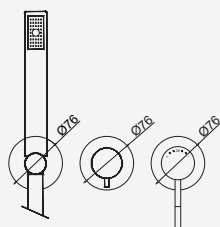

Sistema de Duche Embutido Termostático 2 Funções

Sistema de Ducha Empotrado Termostático con 2 Funcións
Thermostatic Concealed Shower System 2 Ways
Module de Douche Thermostatique 2 Fonctions

Com Chuveiro 200mm ABS

Con ducha 200mm | With shower 200mm | Avec tête de douche 200mm

	Cromado . Chrome	WENJOY026.1	494,86 €

W-EMB2006 273,25 €

Com Chuveiro 250mm INOX

Con ducha 250mm | With shower 250mm | Avec tête de douche 250mm

	Cromado . Chrome	WENJOY026/1.1	532,25 €
	Satingrey	WENJOY026/1.1SG	718,54 €
	Moonlight Black	WENJOY026/1.1MB	718,54 €
	Brushed Black	WENJOY026/1.1BL	958,05 €
	Shine Black	WENJOY026/1.1BA	958,05 €
	Shine Chocolate	WENJOY026/1.1CA	958,05 €
	Shine Gold	WENJOY026/1.1GL	958,05 €
	Shine Copper	WENJOY026/1.1DA	958,05 €
	Shine Hard Graphite	WENJOY026/1.1A0	958,05 €
	Brushed Chocolate	WENJOY026/1.1CL	958,05 €
	Brushed Gold	WENJOY026/1.1GN	958,05 €
	Brushed Copper	WENJOY026/1.1DL	958,05 €
	Brushed Hard Graphite	WENJOY026/1.1AL	958,05 €
	Brushed White Gold	WENJOY026/1.1WL	958,05 €

W-EMB2006 273,25 €

38° **Anticalcário** **WACE050**

Enjoy