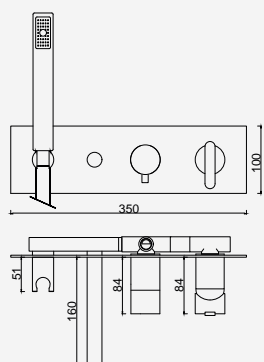

WACE043

Cromado . Chrome	WVITTA007/5	411,52 €	WVITTA007/5.1M	404,82 €
Satingrey	WVITTA007/5SG	555,55 €	WVITTA007/5.1MSG	546,51 €
Moonlight Black	WVITTA007/5MB	555,55 €	WVITTA007/5.1MMB	546,51 €
Brushed Black	WVITTA007/5BL	740,73 €	WVITTA007/5.1MBL	728,68 €
Shine Black	WVITTA007/5BA	740,73 €	WVITTA007/5.1MBA	728,68 €
Shine Chocolate	WVITTA007/5CA	740,73 €	WVITTA007/5.1MCA	728,68 €
Shine Gold	WVITTA007/5GL	740,73 €	WVITTA007/5.1MGL	728,68 €
Shine Copper	WVITTA007/5DA	740,73 €	WVITTA007/5.1MDA	728,68 €
Shine Hard Graphite	WVITTA007/5A0	740,73 €	WVITTA007/5.1MA0	728,68 €
Brushed Chocolate	WVITTA007/5CL	740,73 €	WVITTA007/5.1MCL	728,68 €
Brushed Gold	WVITTA007/5GN	740,73 €	WVITTA007/5.1MGN	728,68 €
Brushed Copper	WVITTA007/5DL	740,73 €	WVITTA007/5.1MDL	728,68 €
Brushed Hard Graphite	WVITTA007/5AL	740,73 €	WVITTA007/5.1MAL	728,68 €
Brushed White Gold	WVITTA007/5WL	740,73 €	WVITTA007/5.1MWL	728,68 €

Cromado . Chrome	WVITTA007/5.2M	404,82 €	WVITTA007/5.3M	404,82 €
Satingrey	WVITTA007/5.2MSG	546,51 €	WVITTA007/5.3MSG	546,51 €
Moonlight Black	WVITTA007/5.2MMB	546,51 €	WVITTA007/5.3MMB	546,51 €
Brushed Black	WVITTA007/5.2MBL	728,68 €	WVITTA007/5.3MBL	728,68 €
Shine Black	WVITTA007/5.2MBA	728,68 €	WVITTA007/5.3MBA	728,68 €
Shine Chocolate	WVITTA007/5.2MCA	728,68 €	WVITTA007/5.3MCA	728,68 €
Shine Gold	WVITTA007/5.2MGL	728,68 €	WVITTA007/5.3MGL	728,68 €
Shine Copper	WVITTA007/5.2MDA	728,68 €	WVITTA007/5.3MDA	728,68 €
Shine Hard Graphite	WVITTA007/5.2MA0	728,68 €	WVITTA007/5.3MA0	728,68 €
Brushed Chocolate	WVITTA007/5.2MCL	728,68 €	WVITTA007/5.3MCL	728,68 €
Brushed Gold	WVITTA007/5.2MGN	728,68 €	WVITTA007/5.3MGN	728,68 €
Brushed Copper	WVITTA007/5.2MDL	728,68 €	WVITTA007/5.3MDL	728,68 €
Brushed Hard Graphite	WVITTA007/5.2MAL	728,68 €	WVITTA007/5.3MAL	728,68 €
Brushed White Gold	WVITTA007/5.2MWL	728,68 €	WVITTA007/5.3MWL	728,68 €

W-EMB3003 229,16 €