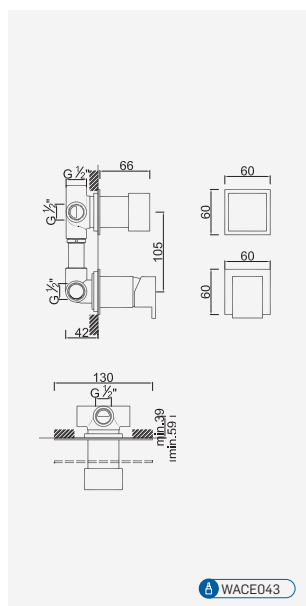

WACE043

WACE043

Válvula de Embutir com 3 Saídas

Válvula de Empotrar con 3 Salidas
Concealed Shower Valve 3 Ways
Mitigeur Mécanique à Encastrer 3 Fonctions

Cromado . Chrome	WRLUX007/1	262,56 €
Satingrey	WRLUX007/1SG	354,46 €
Moonlight Black	WRLUX007/1MB	354,46 €
Brushed Black	WRLUX007/1BL	472,61 €
Shine Black	WRLUX007/1BA	472,61 €
Shine Chocolate	WRLUX007/1CA	472,61 €
Shine Gold	WRLUX007/1GL	472,61 €
Shine Copper	WRLUX007/1DA	472,61 €
Shine Hard Graphite	WRLUX007/1A0	472,61 €
Brushed Chocolate	WRLUX007/1CL	472,61 €
Brushed Gold	WRLUX007/1GN	472,61 €
Brushed Copper	WRLUX007/1DL	472,61 €
Brushed Hard Graphite	WRLUX007/1AL	472,61 €
Brushed White Gold	WRLUX007/1WL	472,61 €
W-EMB3001		89,47 €