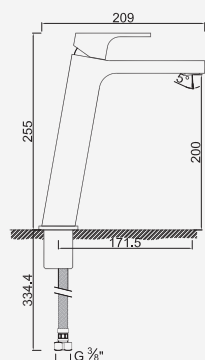

WACE144

Monocomando de Lavatório Cano Alto

Monomando de Lavabo Caño Alto
High Spout Monobasin Mixer
Mitigeur Lavabo Bec Haut

Cromado . Chrome	WECOKIARA001/3	158,81 €
Satingrey	WECOKIARA001/3SG	214,39 €
Moonlight Black	WECOKIARA001/3MB	214,39 €
Brushed Black	WECOKIARA001/3BL	285,85 €
Shine Black	WECOKIARA001/3BA	285,85 €
Shine Chocolate	WECOKIARA001/3CA	285,85 €
Shine Gold	WECOKIARA001/3GL	285,85 €
Shine Copper	WECOKIARA001/3DA	285,85 €
Shine Hard Graphite	WECOKIARA001/3A0	285,85 €
Brushed Chocolate	WECOKIARA001/3CL	285,85 €
Brushed Gold	WECOKIARA001/3GN	285,85 €
Brushed Copper	WECOKIARA001/3DL	285,85 €
Brushed Hard Graphite	WECOKIARA001/3AL	285,85 €
Brushed White Gold	WECOKIARA001/3WL	285,85 €

Opções: Ecoeficiência

Opciones: ecoeficiencia . Options: eco-efficiency . Options: éco-efficacité

Cromado . Chrome	WECOKIARA001/3AQ	202,28 €