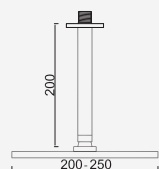

Anticalcário WACE043