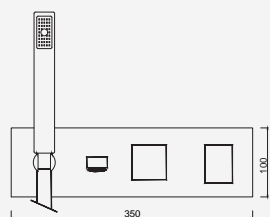

 Cromado . Chrome	WUG0018	497,25 €
W-EMB3003		229,16 €

Com Chuveiro 250mm INOX

Con ducha 250mm | With shower 250mm | Avec tête de douche 250mm

 Cromado . Chrome	WUG0018/1	545,97 €
Satingrey	WUG0018/1SG	737,06 €
Moonlight Black	WUG0018/1MB	737,06 €
Brushed Black	WUG0018/1BL	982,75 €
Shine Black	WUG0018/1BA	982,75 €
Shine Chocolate	WUG0018/1CA	982,75 €
Shine Gold	WUG0018/1GL	982,75 €
Shine Copper	WUG0018/1DA	982,75 €
Shine Hard Graphite	WUG0018/1A0	982,75 €
Brushed Chocolate	WUG0018/1CL	982,75 €
Brushed Gold	WUG0018/1GN	982,75 €
Brushed Copper	WUG0018/1DL	982,75 €
Brushed Hard Graphite	WUG0018/1AL	982,75 €
Brushed White Gold	WUG0018/1WL	982,75 €
W-EMB3003		229,16 €