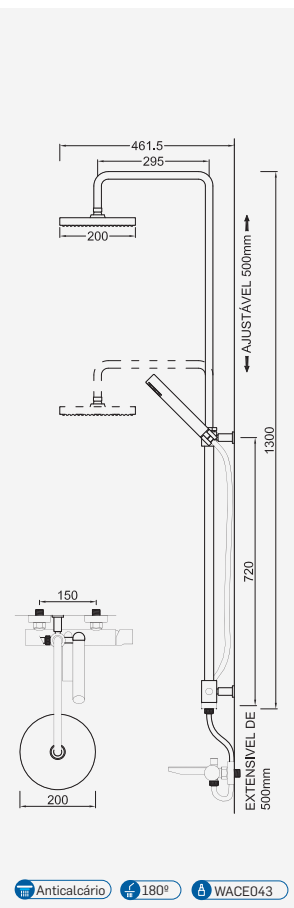

Rampa de Banheira Telescópica com Monocomando

Rampa de Baño/Ducha Extensible con Monomando
Extensible Bath/Shower Column with Mixer
Colonne de Bain Douche Extensible avec Mitigeur

Cromado . Chrome	WPERLA003/1	490,53 €
Satingrey	WPERLA003/1SG	712,69 €
Moonlight Black	WPERLA003/1MB	712,69 €
Brushed Black	WPERLA003/1BL	950,25 €
Shine Black	WPERLA003/1BA	950,25 €
Shine Chocolate	WPERLA003/1CA	950,25 €
Shine Gold	WPERLA003/1GL	950,25 €
Shine Copper	WPERLA003/1DA	950,25 €
Shine Hard Graphite	WPERLA003/1A0	950,25 €
Brushed Chocolate	WPERLA003/1CL	950,25 €
Brushed Gold	WPERLA003/1GN	950,25 €
Brushed Copper	WPERLA003/1DL	950,25 €
Brushed Hard Graphite	WPERLA003/1AL	950,25 €
Brushed White Gold	WPERLA003/1WL	950,25 €