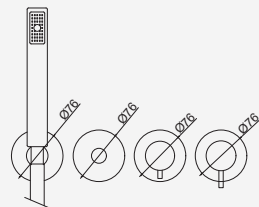

Anticalcário WACE043

Sistema de Duche Embutido 3 Funções

Sistema de Ducha Empotrado con 3 Funcións
Concealed Shower System 3 Ways
Module de Douche 3 Fonctions

Com Chuveiro 200mm ABS

Con ducha 200mm | With shower 200mm | Avec tête de douche 200mm

Cromado . Chrome	WALESSA016	440,19 €
W-EMB3003		229,16 €

Com Chuveiro 250mm INOX

Con ducha 250mm | With shower 250mm | Avec tête de douche 250mm

Cromado . Chrome	WALESSA016/1	477,57 €
Satingrey	WALESSA016/1SG	644,72 €
Moonlight Black	WALESSA016/1MB	644,72 €
Brushed Black	WALESSA016/1BL	859,63 €
Shine Black	WALESSA016/1BA	859,63 €
Shine Chocolate	WALESSA016/1CA	859,63 €
Shine Gold	WALESSA016/1GL	859,63 €
Shine Copper	WALESSA016/1DA	859,63 €
Shine Hard Graphite	WALESSA016/1AO	859,63 €
Brushed Chocolate	WALESSA016/1CL	859,63 €
Brushed Gold	WALESSA016/1GN	859,63 €
Brushed Copper	WALESSA016/1DL	859,63 €
Brushed Hard Graphite	WALESSA016/1AL	859,63 €
Brushed White Gold	WALESSA016/1WL	859,63 €
W-EMB3003		229,16 €

Sistema de Duche Embutido 3 Funções

Sistema de Ducha Empotrado con 3 Funcións
Concealed Shower System 3 Ways
Module de Douche 3 Fonctions

Com Chuveiro 200mm ABS

Con ducha 200mm | With shower 200mm | Avec tête de douche 200mm

Cromado . Chrome	WALESSA016.1	440,19 €
W-EMB3003		229,16 €

Com Chuveiro 250mm INOX

Con ducha 250mm | With shower 250mm | Avec tête de douche 250mm

Cromado . Chrome	WALESSA016/1.1	477,57 €
Satingrey	WALESSA016/1.1SG	644,72 €
Moonlight Black	WALESSA016/1.1MB	644,72 €
Brushed Black	WALESSA016/1.1BL	859,63 €
Shine Black	WALESSA016/1.1BA	859,63 €
Shine Chocolate	WALESSA016/1.1CA	859,63 €
Shine Gold	WALESSA016/1.1GL	859,63 €
Shine Copper	WALESSA016/1.1DA	859,63 €
Shine Hard Graphite	WALESSA016/1.1AO	859,63 €
Brushed Chocolate	WALESSA016/1.1CL	859,63 €
Brushed Gold	WALESSA016/1.1GN	859,63 €
Brushed Copper	WALESSA016/1.1DL	859,63 €
Brushed Hard Graphite	WALESSA016/1.1AL	859,63 €
Brushed White Gold	WALESSA016/1.1WL	859,63 €
W-EMB3003		229,16 €