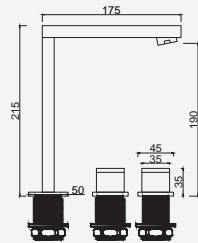

QUADRA

WACE066

Misturadora de Lavatório 3 Furos

Mezcladora 3 Agujeros
Washbasin Tap 3 Holes
Melangeur Lavabo 3 Trou

Cromado . Chrome	WQUADRA003/7	348,18 €
Satingrey	WQUADRA003/7SG	470,04 €
Moonlight Black	WQUADRA003/7MB	470,04 €
Brushed Black	WQUADRA003/7BL	626,72 €
Shine Black	WQUADRA003/7BA	626,72 €
Shine Chocolate	WQUADRA003/7CA	626,72 €
Shine Gold	WQUADRA003/7GL	626,72 €
Shine Copper	WQUADRA003/7DA	626,72 €
Shine Hard Graphite	WQUADRA003/7A0	626,72 €
Brushed Chocolate	WQUADRA003/7CL	626,72 €
Brushed Gold	WQUADRA003/7GN	626,72 €
Brushed Copper	WQUADRA003/7DL	626,72 €
Brushed Hard Graphite	WQUADRA003/7AL	626,72 €
Brushed White Gold	WQUADRA003/7WL	626,72 €