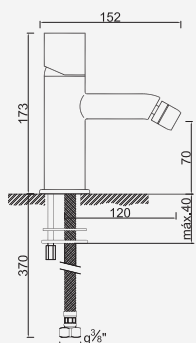

WACE144

Monocomando de Bidé

Monomando de Bidet
Monobidet Mixer
Mitigeur Bidet

Cromado . Chrome	WECODART002	83,29 €
Satingrey	WECODART002SG	112,45 €
Moonlight Black	WECODART002MB	112,45 €
Brushed Black	WECODART002BL	149,93 €
Shine Black	WECODART002BA	149,93 €
Shine Chocolate	WECODART002CA	149,93 €
Shine Gold	WECODART002GL	149,93 €
Shine Copper	WECODART002DA	149,93 €
Shine Hard Graphite	WECODART002A0	149,93 €
Brushed Chocolate	WECODART002CL	149,93 €
Brushed Gold	WECODART002GN	149,93 €
Brushed Copper	WECODART002DL	149,93 €
Brushed Hard Graphite	WECODART002AL	149,93 €
Brushed White Gold	WECODART002WL	149,93 €