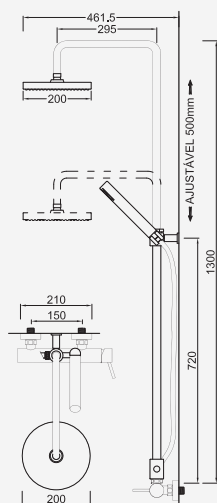

Anticalcário 180° WACE043

Rampa de Chuveiro Telescópica com Monocomando

Rampa de Ducha Extensível com Monomando
Extensible Shower Column with Mixer
Colonne de Douche Extensible avec Mitigeur

Cromado . Chrome	WENJOY003/1	391,78 €
Satingrey	WENJOY003/1SG	579,38 €
Moonlight Black	WENJOY003/1MB	579,38 €
Brushed Black	WENJOY003/1BL	772,50 €
Shine Black	WENJOY003/1BA	772,50 €
Shine Chocolate	WENJOY003/1CA	772,50 €
Shine Gold	WENJOY003/1GL	772,50 €
Shine Copper	WENJOY003/1DA	772,50 €
Shine Hard Graphite	WENJOY003/1A0	772,50 €
Brushed Chocolate	WENJOY003/1CL	772,50 €
Brushed Gold	WENJOY003/1GN	772,50 €
Brushed Copper	WENJOY003/1DL	772,50 €
Brushed Hard Graphite	WENJOY003/1AL	772,50 €
Brushed Hard Graphite	WENJOY003/1WL	772,50 €

Com Deslizador
Con Deslizador . With Slider . Avec Coulisseur

Cromado . Chrome	WENJOY003/1D	441,88 €
Satingrey	WENJOY003/1DSG	647,02 €
Moonlight Black	WENJOY003/1DMB	647,02 €
Brushed Black	WENJOY003/1DBL	862,69 €
Shine Black	WENJOY003/1DBA	862,69 €
Shine Chocolate	WENJOY003/1DCA	862,69 €
Shine Gold	WENJOY003/1DGL	862,69 €
Shine Copper	WENJOY003/1DDA	862,69 €
Shine Hard Graphite	WENJOY003/1DA0	862,69 €
Brushed Chocolate	WENJOY003/1DCL	862,69 €
Brushed Gold	WENJOY003/1DGN	862,69 €
Brushed Copper	WENJOY003/1DDL	862,69 €
Brushed Hard Graphite	WENJOY003/1DAL	862,69 €
Brushed White Gold	WENJOY003/1DWL	862,69 €