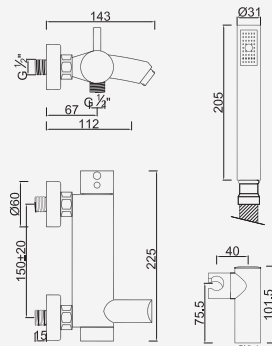

WACE044

Monocomando de Banheira

Monomando de Baño/Ducha
Wall Mounted Bath/ Shower Mixer
Mitigeur Bain Douche

Cromado . Chrome	WDART003/1GO	127,48 €
Satingrey	WDART003/1GOSG	172,10 €
Moonlight Black	WDART003/1GOMB	172,10 €
Brushed Black	WDART003/1GOBL	229,47 €
Shine Black	WDART003/1GOBA	229,47 €
Shine Chocolate	WDART003/1GOCA	229,47 €
Shine Gold	WDART003/1GOGL	229,47 €
Shine Copper	WDART003/1GODA	229,47 €
Shine Hard Graphite	WDART003/1GOA0	229,47 €
Brushed Chocolate	WDART003/1GOCL	229,47 €
Brushed Gold	WDART003/1GOGN	229,47 €
Brushed Copper	WDART003/1GODL	229,47 €
Brushed Hard Graphite	WDART003/1GOAL	229,47 €
Brushed White Gold	WDART003/1GOWL	229,47 €

Dart