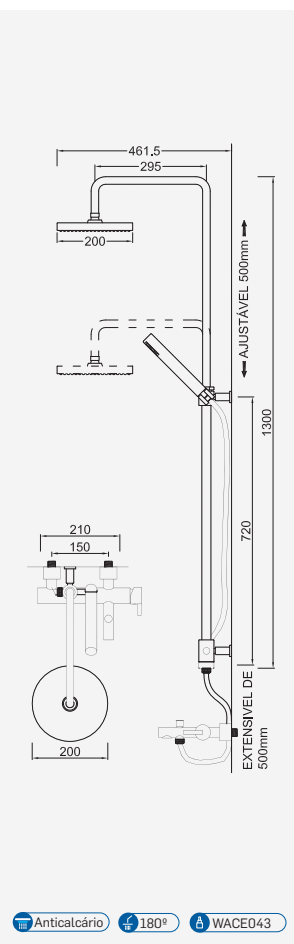

Cromado . Chrome	WGIANE003/1	537,07 €
Satingrey	WGIANE003/1SG	775,52 €
Moonlight Black	WGIANE003/1MB	775,52 €
Brushed Black	WGIANE003/1BL	1 034,02 €
Shine Black	WGIANE003/1BA	1 034,02 €
Shine Chocolate	WGIANE003/1CA	1 034,02 €
Shine Gold	WGIANE003/1GL	1 034,02 €
Shine Copper	WGIANE003/1DA	1 034,02 €
Shine Hard Graphite	WGIANE003/1A0	1 034,02 €
Brushed Chocolate	WGIANE003/1CL	1 034,02 €
Brushed Gold	WGIANE003/1GN	1 034,02 €
Brushed Copper	WGIANE003/1DL	1 034,02 €
Brushed Hard Graphite	WGIANE003/1AL	1 034,02 €
Brushed White Gold	WGIANE003/1WL	1 034,02 €

Giane