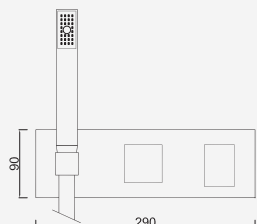

Anticalcário WACE043

Sistema de Duche Embutido 2 Funções

Sistema de Ducha Empotrado con 2 Funcións
Concealed Shower System 2 Ways
Module de Douche 2 Fonctions

Com Chuveiro 200mm ABS

Con ducha 200mm | With shower 200mm | Avec tête de douche 200mm

Cromado . Chrome	WUG0015.1	368,10 €
W-EMB2005		127,65 €

Com Chuveiro 250mm INOX

Con ducha 250mm | With shower 250mm | Avec tête de douche 250mm

Cromado . Chrome	WUG0015/1.1	416,84 €
Satingrey	WUG0015/1.1SG	562,73 €
Moonlight Black	WUG0015/1.1MB	562,73 €
Brushed Black	WUG0015/1.1BL	750,31 €
Shine Black	WUG0015/1.1BA	750,31 €
Shine Chocolate	WUG0015/1.1CA	750,31 €
Shine Gold	WUG0015/1.1GL	750,31 €
Shine Copper	WUG0015/1.1DA	750,31 €
Shine Hard Graphite	WUG0015/1.1A0	750,31 €
Brushed Chocolate	WUG0015/1.1CL	750,31 €
Brushed Gold	WUG0015/1.1GN	750,31 €
Brushed Copper	WUG0015/1.1DL	750,31 €
Brushed Hard Graphite	WUG0015/1.1AL	750,31 €
Brushed White Gold	WUG0015/1.1WL	750,31 €
W-EMB2005		127,65 €

Sistema de Duche Embutido 2 Funções

Sistema de Ducha Empotrado con 2 Funcións
Concealed Shower System 2 Ways
Module de Douche 2 Fonctions

Com Chuveiro 200mm ABS

Con ducha 200mm | With shower 200mm | Avec tête de douche 200mm

Cromado . Chrome	WUG0016	368,10 €
W-EMB2005		127,65 €

Com Chuveiro 250mm INOX

Con ducha 250mm | With shower 250mm | Avec tête de douche 250mm

Cromado . Chrome	WUG0016/1	416,84 €
Satingrey	WUG0016/1SG	562,73 €
Moonlight Black	WUG0016/1MB	562,73 €
Brushed Black	WUG0016/1BL	750,31 €
Shine Black	WUG0016/1BA	750,31 €
Shine Chocolate	WUG0016/1CA	750,31 €
Shine Gold	WUG0016/1GL	750,31 €
Shine Copper	WUG0016/1DA	750,31 €
Shine Hard Graphite	WUG0016/1A0	750,31 €
Brushed Chocolate	WUG0016/1CL	750,31 €
Brushed Gold	WUG0016/1GN	750,31 €
Brushed Copper	WUG0016/1DL	750,31 €
Brushed Hard Graphite	WUG0016/1AL	750,31 €
Brushed White Gold	WUG0016/1WL	750,31 €
W-EMB2005		127,65 €