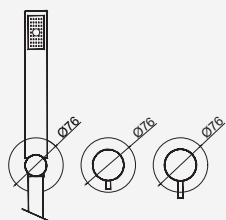

Anticalcário WACE043

Sistema de Duche Embutido 2 Funções

Sistema de Ducha Empotrado con 2 Funcións
Concealed Shower System 2 Ways
Module de Douche 2 Fonctions

Com Chuveiro 200mm ABS

Con ducha 200mm | With shower 200mm | Avec tête de douche 200mm

Cromado . Chrome

WENJOY023.1

322,65 €

W-EMB2005 127,65 €

Com Chuveiro 250mm INOX

Con ducha 250mm | With shower 250mm | Avec tête de douche 250mm

Cromado . Chrome

WENJOY023/1.1

360,04 €

Satingrey

WENJOY023/1.1SG

486,05 €

Moonlight Black

WENJOY023/1.1MB

486,05 €

Brushed Black

WENJOY023/1.1BL

648,07 €

Shine Black

WENJOY023/1.1BA

648,07 €

Shine Chocolate

WENJOY023/1.1CA

648,07 €

Shine Gold

WENJOY023/1.1GL

648,07 €

Shine Copper

WENJOY023/1.1DA

648,07 €

Shine Hard Graphite

WENJOY023/1.1A0

648,07 €

Brushed Chocolate

WENJOY023/1.1CL

648,07 €

Brushed Gold

WENJOY023/1.1GN

648,07 €

Brushed Copper

WENJOY023/1.1DL

648,07 €

Brushed Hard Graphite

WENJOY023/1.1AL

648,07 €

Brushed White Gold

WENJOY023/1.1WL

648,07 €

W-EMB2005 127,65 €

Sistema de Duche Embutido 2 Funções

Sistema de Ducha Empotrado con 2 Funcións
Concealed Shower System 2 Ways
Module de Douche 2 Fonctions

Com Chuveiro 200mm ABS

Con ducha 200mm | With shower 200mm | Avec tête de douche 200mm

Cromado . Chrome

WENJOY024

322,65 €

W-EMB2005 127,65 €

Com Chuveiro 250mm INOX

Con ducha 250mm | With shower 250mm | Avec tête de douche 250mm

Cromado . Chrome

WENJOY024/1

360,04 €

Satingrey

WENJOY024/1SG

486,05 €

Moonlight Black

WENJOY024/1MB

486,05 €

Brushed Black

WENJOY024/1BL

648,07 €

Shine Black

WENJOY024/1BA

648,07 €

Shine Chocolate

WENJOY024/1CA

648,07 €

Shine Gold

WENJOY024/1GL

648,07 €

Shine Copper

WENJOY024/1DA

648,07 €

Shine Hard Graphite

WENJOY024/1A0

648,07 €

Brushed Chocolate

WENJOY024/1CL

648,07 €

Brushed Gold

WENJOY024/1GN

648,07 €

Brushed Copper

WENJOY024/1DL

648,07 €

Brushed Hard Graphite

WENJOY024/1AL

648,07 €

Brushed White Gold

WENJOY024/1WL

648,07 €

W-EMB2005 127,65 €

Enjoy