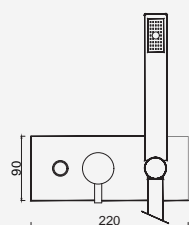

Anticalcário WACE043

Sistema de Duche Embutido 2 Funções

Sistema de Ducha Empotrado con 2 Funcións
Concealed Shower System 2 Ways
Module de Douche 2 Fonctions

Com Chuveiro 200mm ABS

Con ducha 200mm | With shower 200mm | Avec tête de douche 200mm

Cromado . Chrome

WALESSA014

263,52 €

W-EMB2007 97,19 €

Com Chuveiro 250mm INOX

Con ducha 250mm | With shower 250mm | Avec tête de douche 250mm

Cromado . Chrome

WALESSA014/1

300,92 €

Satingrey

WALESSA014/1SG

406,24 €

Moonlight Black

WALESSA014/1MB

406,24 €

Brushed Black

WALESSA014/1BL

541,66 €

Shine Black

WALESSA014/1BA

541,66 €

Shine Chocolate

WALESSA014/1CA

541,66 €

Shine Gold

WALESSA014/1GL

541,66 €

Shine Copper

WALESSA014/1DA

541,66 €

Shine Hard Graphite

WALESSA014/1AO

541,66 €

Brushed Chocolate

WALESSA014/1CL

541,66 €

Brushed Gold

WALESSA014/1GN

541,66 €

Brushed Copper

WALESSA014/1DL

541,66 €

Brushed Hard Graphite

WALESSA014/1AL

541,66 €

Brushed White Gold

WALESSA014/1WL

541,66 €

W-EMB2007 97,19 €

Sistema de Duche Embutido 2 Funções

Sistema de Ducha Empotrado con 2 Funcións
Concealed Shower System 2 Ways
Module de Douche 2 Fonctions

Com Chuveiro 200mm ABS

Con ducha 200mm | With shower 200mm | Avec tête de douche 200mm

Cromado . Chrome

WALESSA014.1

263,52 €

W-EMB2007 97,19 €

Com Chuveiro 250mm INOX

Con ducha 250mm | With shower 250mm | Avec tête de douche 250mm

Cromado . Chrome

WALESSA014/1.1

300,92 €

Satingrey

WALESSA014/1.1SG

406,24 €

Moonlight Black

WALESSA014/1.1MB

406,24 €

Brushed Black

WALESSA014/1.1BL

541,66 €

Shine Black

WALESSA014/1.1BA

541,66 €

Shine Chocolate

WALESSA014/1.1CA

541,66 €

Shine Gold

WALESSA014/1.1GL

541,66 €

Shine Copper

WALESSA014/1.1DA

541,66 €

Shine Hard Graphite

WALESSA014/1.1AO

541,66 €

Brushed Chocolate

WALESSA014/1.1CL

541,66 €

Brushed Gold

WALESSA014/1.1GN

541,66 €

Brushed Copper

WALESSA014/1.1DL

541,66 €

Brushed Hard Graphite

WALESSA014/1.1AL

541,66 €

Brushed White Gold

WALESSA014/1.1WL

541,66 €

W-EMB2007 97,19 €

Anticalcário WACE043