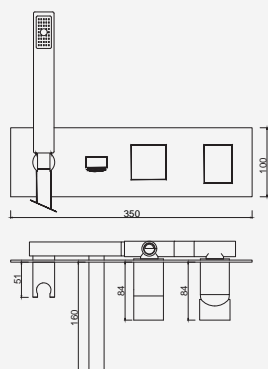

Anticalcário WACE043

Válvula de Embutir com 3 Saídas e Chuveiro de Mão

Válvula de Empotrar con 3 Salidas y Ducha de Mano
Concealed Shower Valve 3 Ways and Hand Shower
Mitigeur Mécanique à Encastrer 3 Fonctions et Douchette de Main

Cromado . Chrome	WTREVI011	447,05 €
Satingrey	WTREVI011SG	603,52 €
Moonlight Black	WTREVI011MB	603,52 €
Brushed Black	WTREVI011BL	804,69 €
Shine Black	WTREVI011BA	804,69 €
Shine Chocolate	WTREVI011CA	804,69 €
Shine Gold	WTREVI011GL	804,69 €
Shine Copper	WTREVI011DA	804,69 €
Shine Hard Graphite	WTREVI011A0	804,69 €
Brushed Chocolate	WTREVI011CL	804,69 €
Brushed Gold	WTREVI011GN	804,69 €
Brushed Copper	WTREVI011DL	804,69 €
Brushed Hard Graphite	WTREVI011AL	804,69 €
Brushed White Gold	WTREVI011WL	804,69 €

W-EMB3003 229,16 €