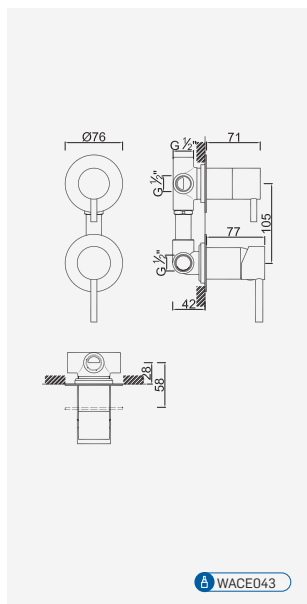

WACE043

Válvula de Embutir com 3 Saídas

Válvula de Empotrar con 3 Salidas
Concealed Shower Valve 3 Ways
Mitigeur Mécanique à Encastrer 3 Fonctions

Cromado . Chrome	WENJOY011	215,24 €
Satingrey	WENJOY011SG	290,57 €
Moonlight Black	WENJOY011MB	290,57 €
Brushed Black	WENJOY011BL	387,42 €
Shine Black	WENJOY011BA	387,42 €
Shine Chocolate	WENJOY011CA	387,42 €
Shine Gold	WENJOY011GL	387,42 €
Shine Copper	WENJOY011DA	387,42 €
Shine Hard Graphite	WENJOY011A0	387,42 €
Brushed Chocolate	WENJOY011CL	387,42 €
Brushed Gold	WENJOY011GN	387,42 €
Brushed Copper	WENJOY011DL	387,42 €
Brushed Hard Graphite	WENJOY011AL	387,42 €
Brushed White Gold	WENJOY011WL	387,42 €

W-EMB3001 89,47 €