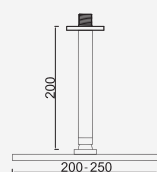

38° Anticalcário WACE050

Sistema de Duche Embutido Termostático 2 Funções

Sistema de Ducha Empotrado con 2 Funcións
Concealed Shower System 2 Ways
Module de Douche 2 Fonctions

Com Chuveiro 200mm INOX

Con ducha 200mm | With shower 200mm | Avec tête de douche 200mm

Cromado . Chrome	WGRECO028.1	516,38 €
— Ø 200 — Moonlight Black	WGRECO028.1MB	697,11 €

W-EMB2006 273,25 €

Com Chuveiro 250mm INOX

Con ducha 250mm | With shower 250mm | Avec tête de douche 250mm

Cromado . Chrome	WGRECO028/1.1	531,68 €
Satingrey	WGRECO028/1.1SG	717,77 €
Moonlight Black	WGRECO028/1.1MB	717,77 €
Brushed Black	WGRECO028/1.1BL	957,02 €
Shine Black	WGRECO028/1.1BA	957,02 €
Shine Chocolate	WGRECO028/1.1CA	957,02 €
Shine Gold	WGRECO028/1.1GL	957,02 €
Shine Copper	WGRECO028/1.1DA	957,02 €
Shine Hard Graphite	WGRECO028/1.1A0	957,02 €
Brushed Chocolate	WGRECO028/1.1CL	957,02 €
Brushed Gold	WGRECO028/1.1GN	957,02 €
Brushed Copper	WGRECO028/1.1DL	957,02 €
Brushed Hard Graphite	WGRECO028/1.1AL	957,02 €
Brushed White Gold	WGRECO028/1.1WL	957,02 €

W-EMB2006 273,25 €

Greco