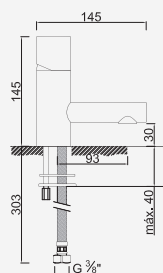

WACE043

Monocomando de Lavatório

Monomando de Lavabo
Monobasin Mixer
Mitigeur Lavabo

Cromado . Chrome	WECOCA1001	102,49 €
Satingrey	WECOCA1001SG	138,35 €
Moonlight Black	WECOCA1001MB	138,35 €
Brushed Black	WECOCA1001BL	184,47 €
Shine Black	WECOCA1001BA	184,47 €
Shine Chocolate	WECOCA1001CA	184,47 €
Shine Gold	WECOCA1001GL	184,47 €
Shine Copper	WECOCA1001DA	184,47 €
Shine Hard Graphite	WECOCA1001A0	184,47 €
Brushed Chocolate	WECOCA1001CL	184,47 €
Brushed Gold	WECOCA1001GN	184,47 €
Brushed Copper	WECOCA1001DL	184,47 €
Brushed Hard Graphite	WECOCA1001AL	184,47 €
Brushed White Gold	WECOCA1001WL	184,47 €