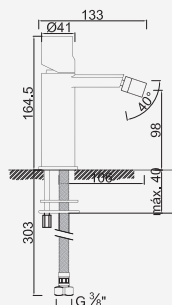

PERLA

WACE159

Monocomando de Bidé

Monomando de Bidet
Monobidet Mixer
Mitigeur Bidet

Cromado . Chrome	WECOPERLA002	79,34 €
Satingrey	WECOPERLA002SG	107,11 €
Moonlight Black	WECOPERLA002MB	107,11 €
Brushed Black	WECOPERLA002BL	142,82 €
Shine Black	WECOPERLA002BA	142,82 €
Shine Chocolate	WECOPERLA002CA	142,82 €
Shine Gold	WECOPERLA002GL	142,82 €
Shine Copper	WECOPERLA002DA	142,82 €
Shine Hard Graphite	WECOPERLA002A0	142,82 €
Brushed Chocolate	WECOPERLA002CL	142,82 €
Brushed Gold	WECOPERLA002GN	142,82 €
Brushed Copper	WECOPERLA002DL	142,82 €
Brushed Hard Graphite	WECOPERLA002AL	142,82 €
Brushed White Gold	WECOPERLA002WL	142,82 €