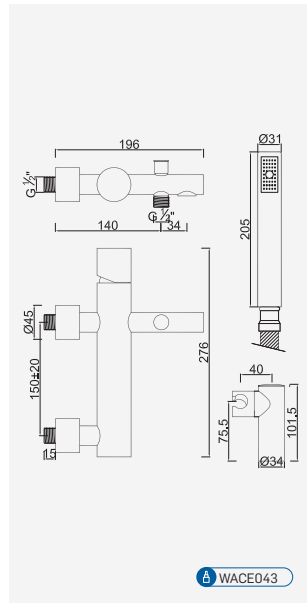

WACE043

Monocomando de Banheira

Monomando de Baño/Ducha
Wall Mounted Bath/ Shower Mixer
Mitigeur Bain Douche

Cromado . Chrome	WCA1003	224,20 €
Satingrey	WCA1003SG	302,67 €
Moonlight Black	WCA1003MB	302,67 €
Brushed Black	WCA1003BL	403,56 €
Shine Black	WCA1003BA	403,56 €
Shine Chocolate	WCA1003CA	403,56 €
Shine Gold	WCA1003GL	403,56 €
Shine Copper	WCA1003DA	403,56 €
Shine Hard Graphite	WCA1003A0	403,56 €
Brushed Chocolate	WCA1003CL	403,56 €
Brushed Gold	WCA1003GN	403,56 €
Brushed Copper	WCA1003DL	403,56 €
Brushed Hard Graphite	WCA1003AL	403,56 €
Brushed White Gold	WCA1003WL	403,56 €