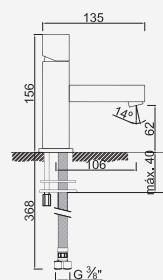

WACE039

Monocomando de Lavatório

Monomando de Lavabo
Monobasin Mixer
Mitigeur Lavabo

Cromado . Chrome	WECOQUADRA003	111,41 €
Satingrey	WECOQUADRA003SG	150,40 €
Moonlight Black	WECOQUADRA003MB	150,40 €
Brushed Black	WECOQUADRA003BL	200,54 €
Shine Black	WECOQUADRA003BA	200,54 €
Shine Chocolate	WECOQUADRA003CA	200,54 €
Shine Gold	WECOQUADRA003GL	200,54 €
Shine Copper	WECOQUADRA003DA	200,54 €
Shine Hard Graphite	WECOQUADRA003A0	200,54 €
Brushed Chocolate	WECOQUADRA003CL	200,54 €
Brushed Gold	WECOQUADRA003GN	200,54 €
Brushed Copper	WECOQUADRA003DL	200,54 €
Brushed Hard Graphite	WECOQUADRA003AL	200,54 €
Brushed White Gold	WECOQUADRA003WL	200,54 €