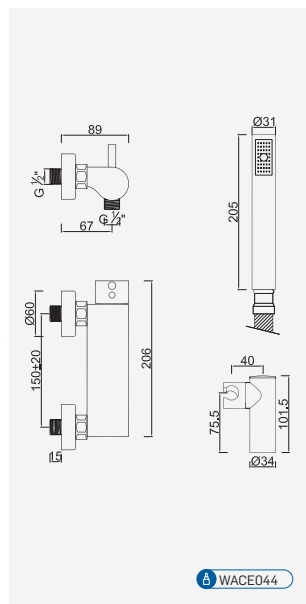

Monocomando de Base de Chuveiro

Monomando de Ducha
Wall Mounted Shower Mixer
Mitigeur Douche

Cromado . Chrome	WDART004/1GO	94,90 €
Satingrey	WDART004/1GOSG	128,12 €
Moonlight Black	WDART004/1GOMB	128,12 €
Brushed Black	WDART004/1GOBL	170,83 €
Shine Black	WDART004/1GOBA	170,83 €
Shine Chocolate	WDART004/1GOCA	170,83 €
Shine Gold	WDART004/1GOGL	170,83 €
Shine Copper	WDART004/1GODA	170,83 €
Shine Hard Graphite	WDART004/1GOA0	170,83 €
Brushed Chocolate	WDART004/1GOCL	170,83 €
Brushed Gold	WDART004/1GOGN	170,83 €
Brushed Copper	WDART004/1GODL	170,83 €
Brushed Hard Graphite	WDART004/1GOAL	170,83 €
Brushed White Gold	WDART004/1GOWL	170,83 €