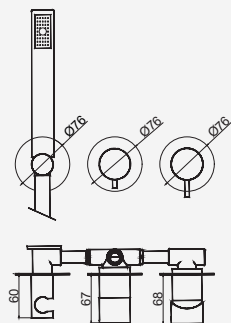

Anticalcário WACED43

Sistema de Duche Embutido 2 Funções

Sistema de Ducha Empotrado con 2 Funcións
Concealed Shower System 2 Ways
Module de Douche 2 Fonctions

Com Chuveiro 200mm ABS

Con ducha 200mm | With shower 200mm | Avec tête de douche 200mm

Cromado . Chrome

WDART023

322,65 €

W-EMB2005 127,65 €

Com Chuveiro 250mm INOX

Con ducha 250mm | With shower 250mm | Avec tête de douche 250mm

Cromado . Chrome

WDART023/1

360,04 €

Satingrey

WDART023/1SG

486,05 €

Moonlight Black

WDART023/1MB

486,05 €

Brushed Black

WDART023/1BL

648,07 €

Shine Black

WDART023/1BA

648,07 €

Shine Chocolate

WDART023/1CA

648,07 €

Shine Gold

WDART023/1GL

648,07 €

Shine Copper

WDART023/1DA

648,07 €

Shine Hard Graphite

WDART023/1A0

648,07 €

Brushed Chocolate

WDART023/1CL

648,07 €

Brushed Gold

WDART023/1GN

648,07 €

Brushed Copper

WDART023/1DL

648,07 €

Brushed Hard Graphite

WDART023/1AL

648,07 €

Brushed White Gold

WDART023/1WL

648,07 €

W-EMB2005 127,65 €

Sistema de Duche Embutido 2 Funções

Sistema de Ducha Empotrado con 2 Funcións
Concealed Shower System 2 Ways
Module de Douche 2 Fonctions

Com Chuveiro 200mm ABS

Con ducha 200mm | With shower 200mm | Avec tête de douche 200mm

Cromado . Chrome

WDART023.1

322,65 €

W-EMB2005 127,65 €

Com Chuveiro 250mm INOX

Con ducha 250mm | With shower 250mm | Avec tête de douche 250mm

Cromado . Chrome

WDART023/1.1

360,04 €

Satingrey

WDART023/1.1SG

486,05 €

Moonlight Black

WDART023/1.1MB

486,05 €

Brushed Black

WDART023/1.1BL

648,07 €

Shine Black

WDART023/1.1BA

648,07 €

Shine Chocolate

WDART023/1.1CA

648,07 €

Shine Gold

WDART023/1.1GL

648,07 €

Shine Copper

WDART023/1.1DA

648,07 €

Shine Hard Graphite

WDART023/1.1A0

648,07 €

Brushed Chocolate

WDART023/1.1CL

648,07 €

Brushed Gold

WDART023/1.1GN

648,07 €

Brushed Copper

WDART023/1.1DL

648,07 €

Brushed Hard Graphite

WDART023/1.1AL

648,07 €

Brushed White Gold

WDART023/1.1WL

648,07 €

W-EMB2005 127,65 €

Anticalcário WACED43