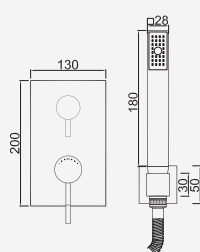

38° Anticalcário WACE050

Sistema de Duche Embutido Termostático 2 Funções

Sistema de Ducha Empotrado Termostático con 2 Funcións
Thermostatic Concealed Shower System 2 Ways
Module de Douche Thermostatique 2 Fonctions

Com Chuveiro 200mm ABS

Con ducha 200mm | With shower 200mm | Avec tête de douche 200mm

Cromado . Chrome

WQUADRA018.1

485,37 €

W-EMB2004

251,79 €

Com Chuveiro 250mm INOX

Con ducha 250mm | With shower 250mm | Avec tête de douche 250mm

Cromado . Chrome

WQUADRA018/1.1

534,10 €

Satingrey

WQUADRA018/1.1SG

721,04 €

Moonlight Black

WQUADRA018/1.1MB

721,04 €

Brushed Black

WQUADRA018/1.1BL

961,39 €

Shine Black

WQUADRA018/1.1BA

961,39 €

Shine Chocolate

WQUADRA018/1.1CA

961,39 €

Shine Gold

WQUADRA018/1.1GL

961,39 €

Shine Copper

WQUADRA018/1.1DA

961,39 €

Shine Hard Graphite

WQUADRA018/1.1AO

961,39 €

Brushed Chocolate

WQUADRA018/1.1CL

961,39 €

Brushed Gold

WQUADRA018/1.1GN

961,39 €

Brushed Copper

WQUADRA018/1.1DL

961,39 €

Brushed Hard Graphite

WQUADRA018/1.1AL

961,39 €

Brushed White Gold

WQUADRA018/1.1WL

961,39 €

W-EMB2004

251,79 €