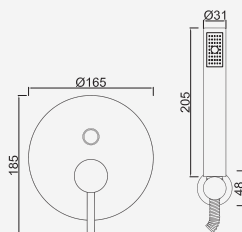

Anticalcário WACE043

Sistema de Duche Embutido 2 Funções

Sistema de Ducha Empotrado con 2 Funcións
Concealed Shower System 2 Ways
Module de Douche 2 Fonctions

Com Chuveiro 200mm ABS

Con ducha 200mm | With shower 200mm | Avec tête de douche 200mm

Cromado . Chrome	WENJOY019	291,26 €
W-EMB2002		84,21 €

Com Chuveiro 250mm INOX

Con ducha 250mm | With shower 250mm | Avec tête de douche 250mm

Cromado . Chrome	WENJOY019/1	328,65 €
Satingrey	WENJOY019/1SG	443,68 €
Moonlight Black	WENJOY019/1MB	443,68 €
Brushed Black	WENJOY019/1BL	591,57 €
Shine Black	WENJOY019/1BA	591,57 €
Shine Chocolate	WENJOY019/1CA	591,57 €
Shine Gold	WENJOY019/1GL	591,57 €
Shine Copper	WENJOY019/1DA	591,57 €
Shine Hard Graphite	WENJOY019/1AO	591,57 €
Brushed Chocolate	WENJOY019/1CL	591,57 €
Brushed Gold	WENJOY019/1GN	591,57 €
Brushed Copper	WENJOY019/1DL	591,57 €
Brushed Hard Graphite	WENJOY019/1AL	591,57 €
Brushed White Gold	WENJOY019/1WL	591,57 €

W-EMB2002 **84,21 €**