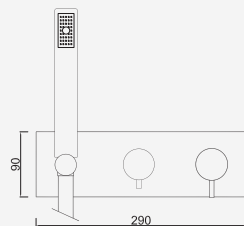

Anticalcário WACE043

Sistema de Duche Embutido 2 Funções

Sistema de Ducha Empotrado con 2 Funcións
Concealed Shower System 2 Ways
Module de Douche 2 Fonctions

Com Chuveiro 200mm ABS

Con ducha 200mm | With shower 200mm | Avec tête de douche 200mm

Cromado . Chrome

WALESSA012

322,65 €

W-EMB2005 127,65 €

Com Chuveiro 250mm INOX

Con ducha 250mm | With shower 250mm | Avec tête de douche 250mm

Cromado . Chrome

WALESSA012/1

360,04 €

Satingrey

WALESSA012/1SG

486,05 €

Moonlight Black

WALESSA012/1MB

486,05 €

Brushed Black

WALESSA012/1BL

648,07 €

Shine Black

WALESSA012/1BA

648,07 €

Shine Chocolate

WALESSA012/1CA

648,07 €

Shine Gold

WALESSA012/1GL

648,07 €

Shine Copper

WALESSA012/1DA

648,07 €

Shine Hard Graphite

WALESSA012/1AO

648,07 €

Brushed Chocolate

WALESSA012/1CL

648,07 €

Brushed Gold

WALESSA012/1GN

648,07 €

Brushed Copper

WALESSA012/1DL

648,07 €

Brushed Hard Graphite

WALESSA012/1AL

648,07 €

Brushed White Gold

WALESSA012/1WL

648,07 €

W-EMB2005 127,65 €

Sistema de Duche Embutido 2 Funções

Sistema de Ducha Empotrado con 2 Funcións
Concealed Shower System 2 Ways
Module de Douche 2 Fonctions

Com Chuveiro 200mm ABS

Con ducha 200mm | With shower 200mm | Avec tête de douche 200mm

Cromado . Chrome

WALESSA012.1

322,65 €

W-EMB2005 127,65 €

Com Chuveiro 250mm INOX

Con ducha 250mm | With shower 250mm | Avec tête de douche 250mm

Cromado . Chrome

WALESSA012/1.1

360,04 €

Satingrey

WALESSA012/1.1SG

486,05 €

Moonlight Black

WALESSA012/1.1MB

486,05 €

Brushed Black

WALESSA012/1.1BL

648,07 €

Shine Black

WALESSA012/1.1BA

648,07 €

Shine Chocolate

WALESSA012/1.1CA

648,07 €

Shine Gold

WALESSA012/1.1GL

648,07 €

Shine Copper

WALESSA012/1.1DA

648,07 €

Shine Hard Graphite

WALESSA012/1.1AO

648,07 €

Brushed Chocolate

WALESSA012/1.1CL

648,07 €

Brushed Gold

WALESSA012/1.1GN

648,07 €

Brushed Copper

WALESSA012/1.1DL

648,07 €

Brushed Hard Graphite

WALESSA012/1.1AL

648,07 €

Brushed White Gold

WALESSA012/1.1WL

648,07 €

W-EMB2005 127,65 €

Anticalcário WACE043