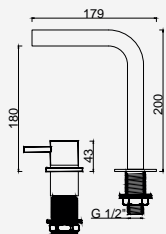

WACE043

Monocomando de Lavatório de 2 Furos

Monomando de Lavabo de 2 Agujeros
Monobasin Mixer and Sink Spout - 2 Holes
Mitigeur Lavabo de 2 Trou

Cromado . Chrome	WECOENJOY001/5	139,43 €
Satingrey	WECOENJOY001/5SG	188,23 €
Moonlight Black	WECOENJOY001/5MB	188,23 €
Brushed Black	WECOENJOY001/5BL	250,98 €
Shine Black	WECOENJOY001/5BA	250,98 €
Shine Chocolate	WECOENJOY001/5CA	250,98 €
Shine Gold	WECOENJOY001/5GL	250,98 €
Shine Copper	WECOENJOY001/5DA	250,98 €
Shine Hard Graphite	WECOENJOY001/5A0	250,98 €
Brushed Chocolate	WECOENJOY001/5CL	250,98 €
Brushed Gold	WECOENJOY001/5GN	250,98 €
Brushed Copper	WECOENJOY001/5DL	250,98 €
Brushed Hard Graphite	WECOENJOY001/5AL	250,98 €
Brushed White Gold	WECOENJOY001/5WL	250,98 €