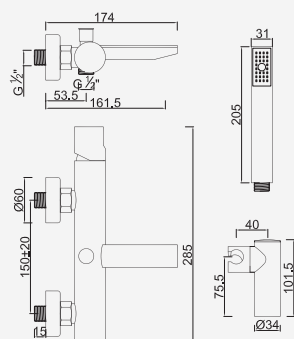

WACE043

Monocomando de Banheira

Monomando de Baño/Ducha
Wall Mounted Bath/ Shower Mixer
Mitigeur Bain Douche

Cromado . Chrome	WPERLA003	168,40 €
Satingrey	WPERLA003SG	227,34 €
Moonlight Black	WPERLA003MB	227,34 €
Brushed Black	WPERLA003BL	303,12 €
Shine Black	WPERLA003BA	303,12 €
Shine Chocolate	WPERLA003CA	303,12 €
Shine Gold	WPERLA003GL	303,12 €
Shine Copper	WPERLA003DA	303,12 €
Shine Hard Graphite	WPERLA003A0	303,12 €
Brushed Chocolate	WPERLA003CL	303,12 €
Brushed Gold	WPERLA003GN	303,12 €
Brushed Copper	WPERLA003DL	303,12 €
Brushed Hard Graphite	WPERLA003AL	303,12 €
Brushed White Gold	WPERLA003WL	303,12 €

Opções: Ecoeficiência

Opciones: ecoeficiencia . Options: eco-efficiency . Options: éco-efficacité

Cromado . Chrome	WPERLA003Q	177,26 €