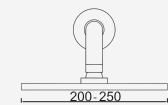

 Ø 200	Cromado . Chrome	WGRECO028	516,38 €
	Moonlight Black	WGRECO028MB	697,11 €
W-EMB2006			273,25 €

Com Chuveiro 250mm INOX

Con ducha 250mm | With shower 250mm | Avec tête de douche 250mm

 Ø 250	Cromado . Chrome	WGRECO028/1	531,68 €
	Satingrey	WGRECO028/1SG	717,77 €
	Moonlight Black	WGRECO028/1MB	717,77 €
	Brushed Black	WGRECO028/1BL	957,02 €
	Shine Black	WGRECO028/1BA	957,02 €
	Shine Chocolate	WGRECO028/1CA	957,02 €
	Shine Gold	WGRECO028/1GL	957,02 €
	Shine Copper	WGRECO028/1DA	957,02 €
	Shine Hard Graphite	WGRECO028/1A0	957,02 €
	Brushed Chocolate	WGRECO028/1CL	957,02 €
	Brushed Gold	WGRECO028/1GN	957,02 €
	Brushed Copper	WGRECO028/1DL	957,02 €
	Brushed Hard Graphite	WGRECO028/1AL	957,02 €
	Brushed White Gold	WGRECO028/1WL	957,02 €
W-EMB2006			273,25 €