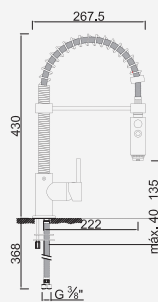

WACE044

Monocomando de Banca

Monomando de Cocina
Mono Sink Mixer
Mitigeur Evier

Cromado . Chrome	WMOLA001	211,83 €