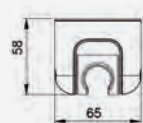

Suporte de Chuveiro ABS

Soporte De Ducha ABS
Hand Shower Holder ABS
Support Mural Douchette Avant

Cromado . Chrome	WACE011	20,13 €