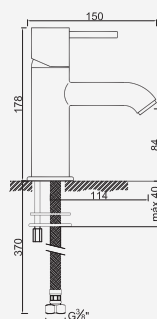

WACE144

Monocomando de Lavatório

Monomando de Lavabo
Monobasin Mixer
Mitigeur Lavabo

Cromado . Chrome	WECODART001G0	86,42 €
Satingrey	WECODART001G0SG	116,65 €
Moonlight Black	WECODART001G0MB	116,65 €
Brushed Black	WECODART001G0BL	155,54 €
Shine Black	WECODART001G0BA	155,54 €
Shine Chocolate	WECODART001G0CA	155,54 €
Shine Gold	WECODART001G0GL	155,54 €
Shine Copper	WECODART001G0DA	155,54 €
Shine Hard Graphite	WECODART001G0A0	155,54 €
Brushed Chocolate	WECODART001G0CL	155,54 €
Brushed Gold	WECODART001G0GN	155,54 €
Brushed Copper	WECODART001G0DL	155,54 €
Brushed Hard Graphite	WECODART001G0AL	155,54 €
Brushed White Gold	WECODART001G0WL	155,54 €