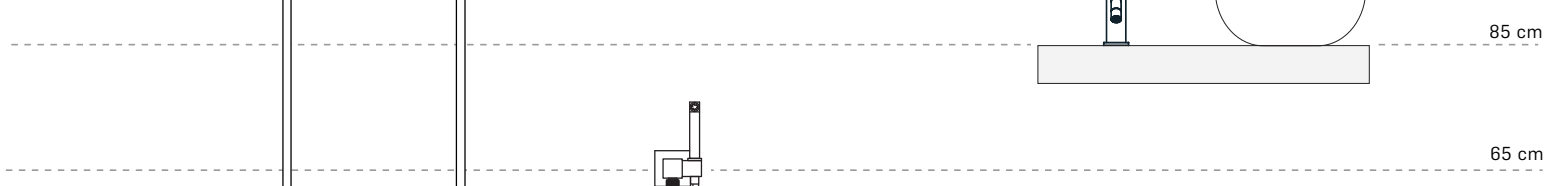

Piscina

Informações

Información
Informations
Information

INFO

Instalação recomendada

Instalación recomendada
Installation recommandée
Recommended Installation

240 cm

INFO