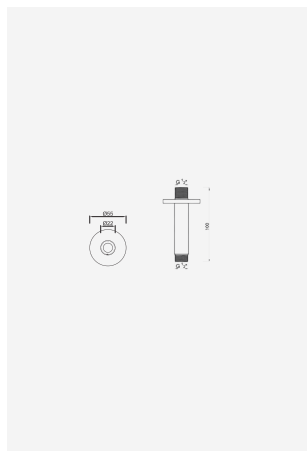

Chuveiros

CHUVEIROS

Braço Chuveiro Superior ao Tecto Redondo

Soporte de Ducha al Techo Redondo
Round Ceiling Arm Fixation
Bras pour Douche de Tête Ronde au Plafond

Cromado . Chrome	WBRA001	49,04 €
Satingrey	WBRA001SG	66,21 €
Moonlight Black	WBRA001MB	66,21 €
Brushed Black	WBRA001BL	88,28 €
Shine Black	WBRA001BA	88,28 €
Shine Chocolate	WBRA001CA	88,28 €
Shine Gold	WBRA001GL	88,28 €
Shine Copper	WBRA001DA	88,28 €
Shine Hard Graphite	WBRA001A0	88,28 €
Brushed Chocolate	WBRA001CL	88,28 €
Brushed Gold	WBRA001GN	88,28 €
Brushed Copper	WBRA001DL	88,28 €
Brushed Hard Graphite	WBRA001AL	88,28 €
Brushed White Gold	WBRA001WL	88,28 €