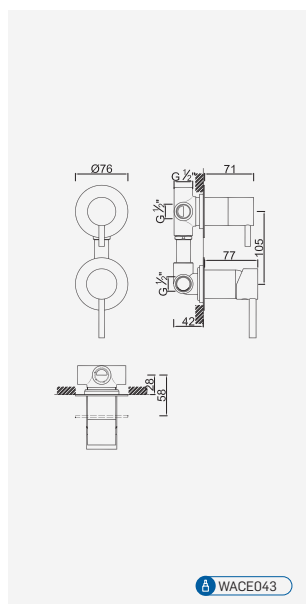

Cromado . Chrome	WGRES007	215,24 €
Satingrey	WGRES007SG	290,57 €
Moonlight Black	WGRES007MB	290,57 €
Brushed Black	WGRES007BL	387,42 €
Shine Black	WGRES007BA	387,42 €
Shine Chocolate	WGRES007CA	387,42 €
Shine Gold	WGRES007GL	387,42 €
Shine Copper	WGRES007DA	387,42 €
Shine Hard Graphite	WGRES007A0	387,42 €
Brushed Chocolate	WGRES007CL	387,42 €
Brushed Gold	WGRES007GN	387,42 €
Brushed Copper	WGRES007DL	387,42 €
Brushed Hard Graphite	WGRES007AL	387,42 €
Brushed White Gold	WGRES007WL	387,42 €
W-EMB3001		89,47 €

GRES