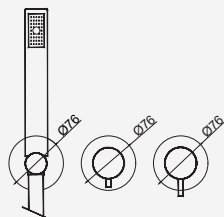

Anticalcário WACE043

Sistema de Duche Embutido 2 Funções

Sistema de Ducha Empotrado con 2 Funcións
Concealed Shower System 2 Ways
Module de Douche 2 Fonctions

Com Chuveiro 200mm ABS

Con ducha 200mm | With shower 200mm | Avec tête de douche 200mm

Cromado . Chrome	WENJOY024.1	322,65 €
W-EMB2005		127,65 €

Com Chuveiro 250mm INOX

Con ducha 250mm | With shower 250mm | Avec tête de douche 250mm

Cromado . Chrome	WENJOY024/1.1	360,04 €
Satingrey	WENJOY024/1.1SG	486,05 €
Moonlight Black	WENJOY024/1.1MB	486,05 €
Brushed Black	WENJOY024/1.1BL	648,07 €
Shine Black	WENJOY024/1.1BA	648,07 €
Shine Chocolate	WENJOY024/1.1CA	648,07 €
Shine Gold	WENJOY024/1.1GL	648,07 €
Shine Copper	WENJOY024/1.1DA	648,07 €
Shine Hard Graphite	WENJOY024/1.1A0	648,07 €
Brushed Chocolate	WENJOY024/1.1CL	648,07 €
Brushed Gold	WENJOY024/1.1GN	648,07 €
Brushed Copper	WENJOY024/1.1DL	648,07 €
Brushed Hard Graphite	WENJOY024/1.1AL	648,07 €
Brushed White Gold	WENJOY024/1.1WL	648,07 €
W-EMB2005		127,65 €

Sistema de Duche Embutido 3 Funções

Sistema de Ducha Empotrado con 3 Funcións
Concealed Shower System 3 Ways
Module de Douche 3 Fonctions

Com Chuveiro 200mm ABS

Con ducha 200mm | With shower 200mm | Avec tête de douche 200mm

Cromado . Chrome	WENJOY025	440,19 €
W-EMB3003		229,16 €

Com Chuveiro 250mm INOX

Con ducha 250mm | With shower 250mm | Avec tête de douche 250mm

Cromado . Chrome	WENJOY025/1	477,58 €
Satingrey	WENJOY025/1SG	644,73 €
Moonlight Black	WENJOY025/1MB	644,73 €
Brushed Black	WENJOY025/1BL	859,64 €
Shine Black	WENJOY025/1BA	859,64 €
Shine Chocolate	WENJOY025/1CA	859,64 €
Shine Gold	WENJOY025/1GL	859,64 €
Shine Copper	WENJOY025/1DA	859,64 €
Shine Hard Graphite	WENJOY025/1A0	859,64 €
Brushed Chocolate	WENJOY025/1CL	859,64 €
Brushed Gold	WENJOY025/1GN	859,64 €
Brushed Copper	WENJOY025/1DL	859,64 €
Brushed Hard Graphite	WENJOY025/1AL	859,64 €
Brushed White Gold	WENJOY025/1WL	859,64 €
W-EMB3003		229,16 €