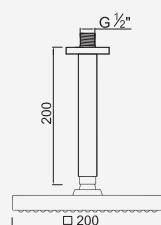

38° Anticalcário WACE050