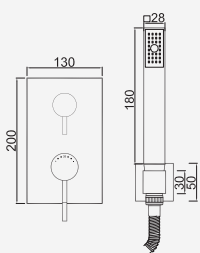

38° Anticalcário WACE050