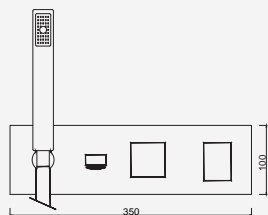

 Cromado . Chrome	WRLUX021.1	497,25 €
W-EMB3003		229,16 €

Com Chuveiro 250mm INOX

Con ducha 250mm | With shower 250mm | Avec tête de douche 250mm

 Cromado . Chrome	WRLUX021/1.1	545,97 €
Satingrey	WRLUX021/1.1SG	737,06 €
Moonlight Black	WRLUX021/1.1MB	737,06 €
Brushed Black	WRLUX021/1.1BL	982,75 €
Shine Black	WRLUX021/1.1BA	982,75 €
Shine Chocolate	WRLUX021/1.1CA	982,75 €
Shine Gold	WRLUX021/1.1GL	982,75 €
Shine Copper	WRLUX021/1.1DA	982,75 €
Shine Hard Graphite	WRLUX021/1.1AO	982,75 €
Brushed Chocolate	WRLUX021/1.1CL	982,75 €
Brushed Gold	WRLUX021/1.1GN	982,75 €
Brushed Copper	WRLUX021/1.1DL	982,75 €
Brushed Hard Graphite	WRLUX021/1.1AL	982,75 €
Brushed White Gold	WRLUX021/1.1WL	982,75 €
W-EMB3003		229,16 €