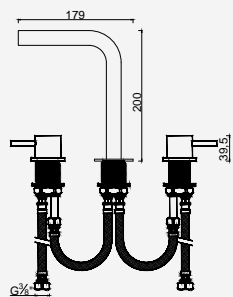

Enjoy

WACE043

Monocomando de Lavatório de 2 Furos

Monomando de Lavabo de 2 Agujeros
Monobasin Mixer and Sink Spout - 2 Holes
Mitigeur Lavabo de 2 Trou

Cromado . Chrome	WECOENJOY001/5	139,43 €
Satingrey	WECOENJOY001/5SG	188,23 €
Moonlight Black	WECOENJOY001/5MB	188,23 €
Brushed Black	WECOENJOY001/5BL	250,98 €
Shine Black	WECOENJOY001/5BA	250,98 €
Shine Chocolate	WECOENJOY001/5CA	250,98 €
Shine Gold	WECOENJOY001/5GL	250,98 €
Shine Copper	WECOENJOY001/5DA	250,98 €
Shine Hard Graphite	WECOENJOY001/5A0	250,98 €
Brushed Chocolate	WECOENJOY001/5CL	250,98 €
Brushed Gold	WECOENJOY001/5GN	250,98 €
Brushed Copper	WECOENJOY001/5DL	250,98 €
Brushed Hard Graphite	WECOENJOY001/5AL	250,98 €
Brushed White Gold	WECOENJOY001/5WL	250,98 €