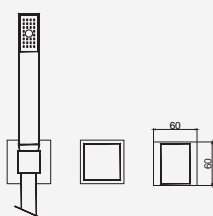

Lorena

Anticalcário WACE043

Sistema de Duche Embutido 2 Funções

Sistema de Ducha Empotrado con 2 Funcións
Concealed Shower System 2 Ways
Module de Douche 2 Fonctions

Com Chuveiro 200mm ABS

Con ducha 200mm en | With shower 200mm | Avec tête de douche 200mm

Ø 200	Cromado . Chrome	WLORENA011	368,10 €
			W-EMB2005 127,65 €

Com Chuveiro 250mm INOX

Con ducha 250mm | With shower 250mm | Avec tête de douche 250mm

Ø 250	Cromado . Chrome	WLORENA011/1	416,84 €
	Satingrey	WLORENA011/1SG	562,73 €
	Moonlight Black	WLORENA011/1MB	562,73 €
	Brushed Black	WLORENA011/1BL	750,31 €
	Shine Black	WLORENA011/1BA	750,31 €
	Shine Chocolate	WLORENA011/1CA	750,31 €
	Shine Gold	WLORENA011/1GL	750,31 €
	Shine Copper	WLORENA011/1DA	750,31 €
	Shine Hard Graphite	WLORENA011/1AO	750,31 €
	Brushed Chocolate	WLORENA011/1CL	750,31 €
	Brushed Gold	WLORENA011/1GN	750,31 €
	Brushed Copper	WLORENA011/1DL	750,31 €
	Brushed Hard Graphite	WLORENA011/1AL	750,31 €
	Brushed White Gold	WLORENA011/1WL	750,31 €
			W-EMB2005 127,65 €

Sistema de Duche Embutido 2 Funções

Sistema de Ducha Empotrado con 2 Funcións
Concealed Shower System 2 Ways
Module de Douche 2 Fonctions

Com Chuveiro 200mm ABS

Con ducha 200mm en | With shower 200mm | Avec tête de douche 200mm

Ø 200	Cromado . Chrome	WLORENA011.1	368,10 €
			W-EMB2005 127,65 €

Com Chuveiro 250mm INOX

Con ducha 250mm | With shower 250mm | Avec tête de douche 250mm

Ø 250	Cromado . Chrome	WLORENA011/1.1	416,84 €
	Satingrey	WLORENA011/1.1SG	562,73 €
	Moonlight Black	WLORENA011/1.1MB	562,73 €
	Brushed Black	WLORENA011/1.1BL	750,31 €
	Shine Black	WLORENA011/1.1BA	750,31 €
	Shine Chocolate	WLORENA011/1.1CA	750,31 €
	Shine Gold	WLORENA011/1.1GL	750,31 €
	Shine Copper	WLORENA011/1.1DA	750,31 €
	Shine Hard Graphite	WLORENA011/1.1AO	750,31 €
	Brushed Chocolate	WLORENA011/1.1CL	750,31 €
	Brushed Gold	WLORENA011/1.1GN	750,31 €
	Brushed Copper	WLORENA011/1.1DL	750,31 €
	Brushed Hard Graphite	WLORENA011/1.1AL	750,31 €
	Brushed White Gold	WLORENA011/1.1WL	750,31 €
			W-EMB2005 127,65 €