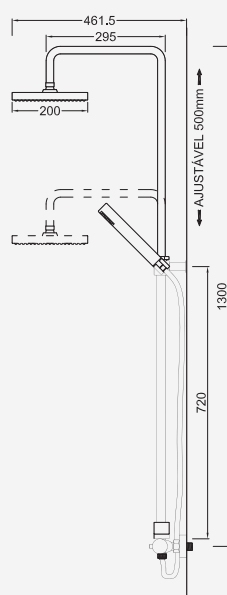

Anticalcário 180° WACE043

Rampa de Chuveiro Telescópica com Monocomando

Rampa de Ducha Extensible con Monomando
Extensible Shower Column with Mixer
Colonne de Douche Extensible avec Mitigeur

Cromado . Chrome	WENZO021/1	391,78 €
Satingrey	WENZO021/1SG	579,38 €
Moonlight Black	WENZO021/1MB	579,38 €
Brushed Black	WENZO021/1BL	772,50 €
Shine Black	WENZO021/1BA	772,50 €
Shine Chocolate	WENZO021/1CA	772,50 €
Shine Gold	WENZO021/1GL	772,50 €
Shine Copper	WENZO021/1DA	772,50 €
Shine Hard Graphite	WENZO021/1A0	772,50 €
Brushed Chocolate	WENZO021/1CL	772,50 €
Brushed Gold	WENZO021/1GN	772,50 €
Brushed Copper	WENZO021/1DL	772,50 €
Brushed Hard Graphite	WENZO021/1AL	772,50 €
Brushed White Gold	WENZO021/1WL	772,50 €

Com Deslizador

Con Deslizador . With Slider . Avec Coulisserieur

Cromado . Chrome	WENZO021/1D	441,88 €
Satingrey	WENZO021/1DSG	647,02 €
Moonlight Black	WENZO021/1DMB	647,02 €
Brushed Black	WENZO021/1DBL	862,69 €
Shine Black	WENZO021/1DBA	862,69 €
Shine Chocolate	WENZO021/1DCA	862,69 €
Shine Gold	WENZO021/1DGL	862,69 €
Shine Copper	WENZO021/1DDA	862,69 €
Shine Hard Graphite	WENZO021/1DA0	862,69 €
Brushed Chocolate	WENZO021/1DCL	862,69 €
Brushed Gold	WENZO021/1DGN	862,69 €
Brushed Copper	WENZO021/1DDL	862,69 €
Brushed Hard Graphite	WENZO021/1DAL	862,69 €
Brushed White Gold	WENZO021/1DWL	862,69 €

Opções: Ecoeficiência

Opciones: ecoeficiencia . Options: eco-efficiency . Options: éco-efficacité

Cromado . Chrome	WENZO021/1DAQ	412,40 €