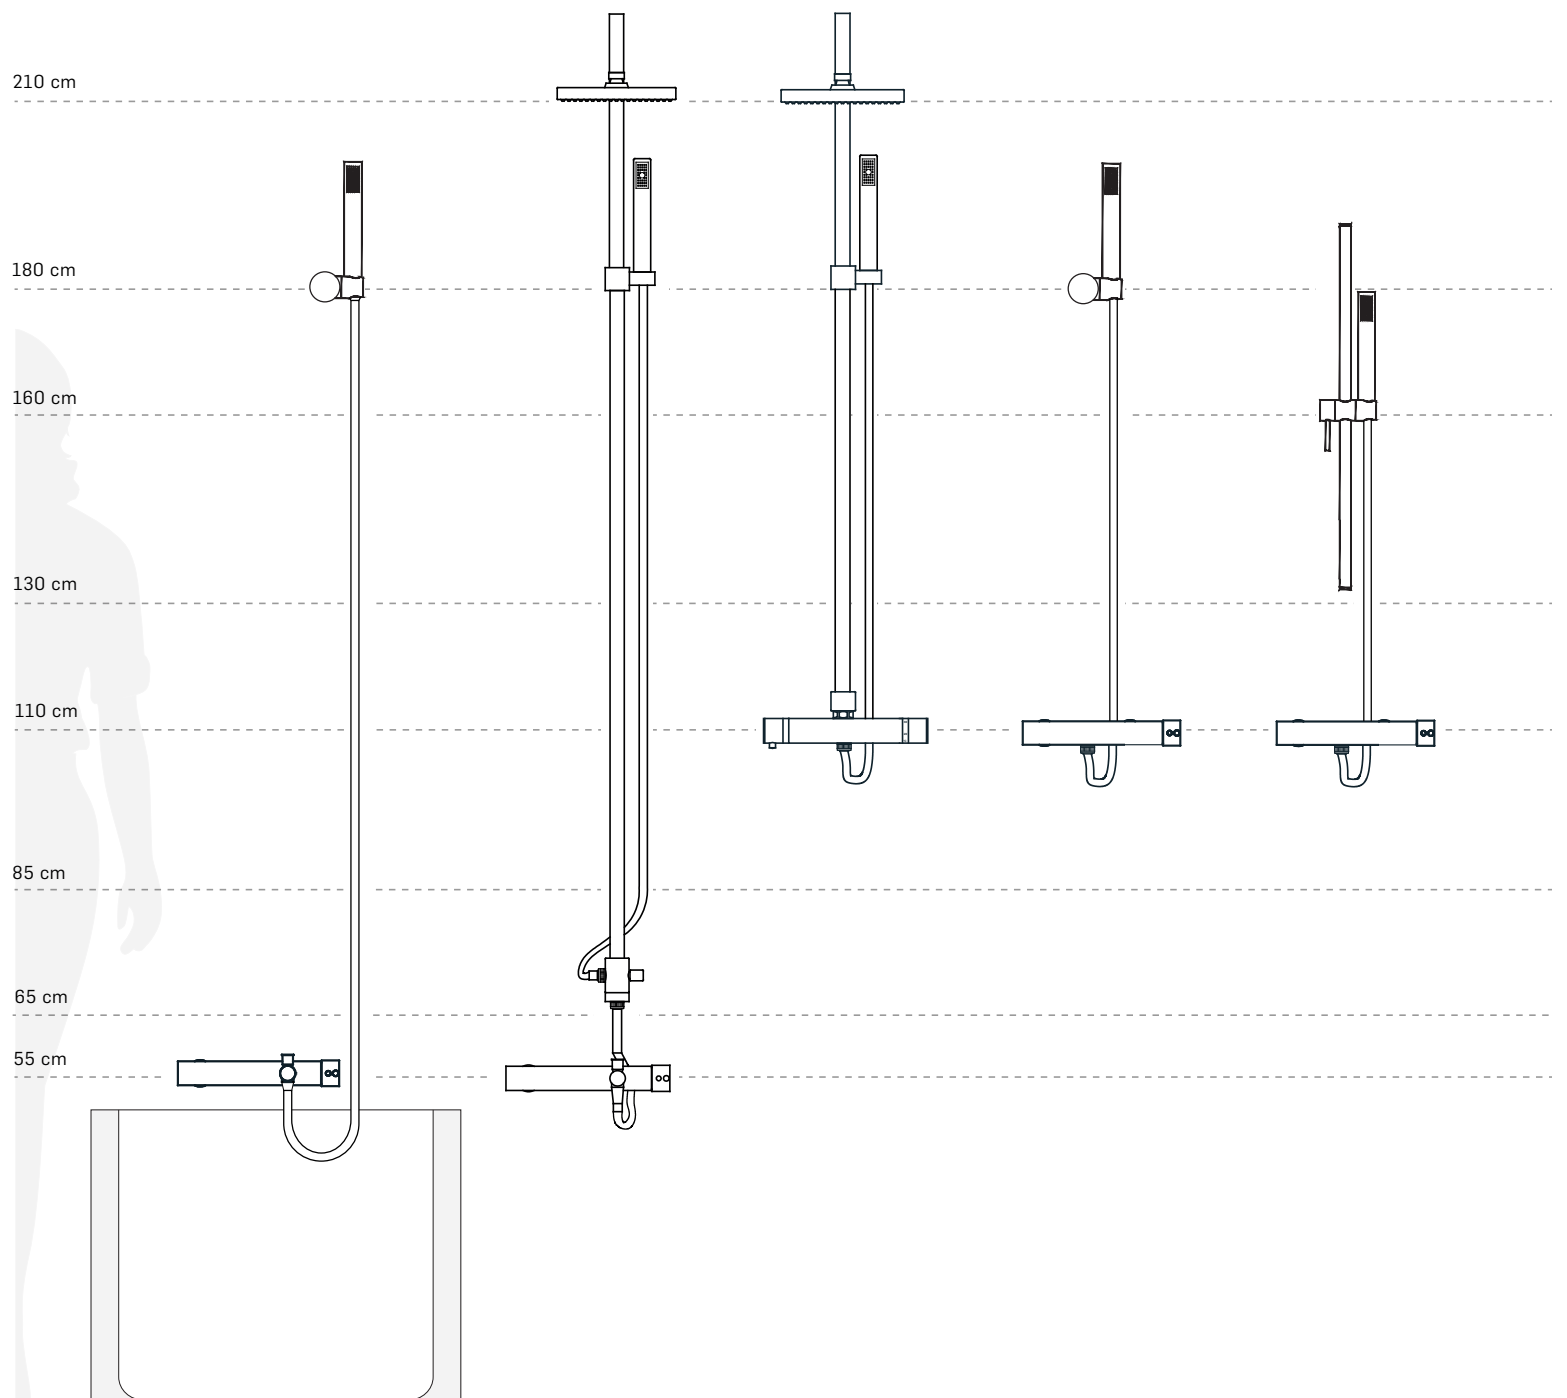

Piscina

Informações

Información
Informations
Information

INFO

Instalação recomendada

Instalación recomendada
Installation recommandée
Recommended Installation

240 cm

INFO