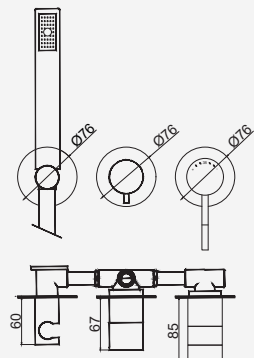

38° WACE050

Cromado . Chrome	WENJOY014/2	453,67 €
Satingrey	WENJOY014/2SG	612,46 €
Moonlight Black	WENJOY014/2MB	612,46 €
Brushed Black	WENJOY014/2BL	816,61 €
Shine Black	WENJOY014/2BA	816,61 €
Shine Chocolate	WENJOY014/2CA	816,61 €
Shine Gold	WENJOY014/2GL	816,61 €
Shine Copper	WENJOY014/2DA	816,61 €
Shine Hard Graphite	WENJOY014/2A0	816,61 €
Brushed Chocolate	WENJOY014/2CL	816,61 €
Brushed Gold	WENJOY014/2GN	816,61 €
Brushed Copper	WENJOY014/2DL	816,61 €
Brushed Hard Graphite	WENJOY014/2AL	816,61 €
Brushed White Gold	WENJOY014/2WL	816,61 €
W-EMB2006		273,25 €

Enjoy