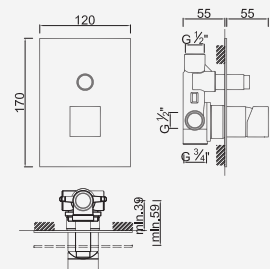

W-EMB1001 47,37 €

Quadra

WACE043

Válvula de Embutir com 1 Saída

Válvula de Empotrar con 1 Salida
 Concealed Shower Valve 1 Way
 Mitigeur Mécanique à Encastrer 1 Fonction

Cromado . Chrome	WQUADRA009/1	80,62 €
Satingrey	WQUADRA009/1SG	108,84 €
Moonlight Black	WQUADRA009/1MB	108,84 €
Brushed Black	WQUADRA009/1BL	145,12 €
Shine Black	WQUADRA009/1BA	145,12 €
Shine Chocolate	WQUADRA009/1CA	145,12 €
Shine Gold	WQUADRA009/1GL	145,12 €
Shine Copper	WQUADRA009/1DA	145,12 €
Shine Hard Graphite	WQUADRA009/1A0	145,12 €
Brushed Chocolate	WQUADRA009/1CL	145,12 €
Brushed Gold	WQUADRA009/1GN	145,12 €
Brushed Copper	WQUADRA009/1DL	145,12 €
Brushed Hard Graphite	WQUADRA009/1AL	145,12 €
Brushed White Gold	WQUADRA009/1WL	145,12 €
W-EMB1001		47,37 €