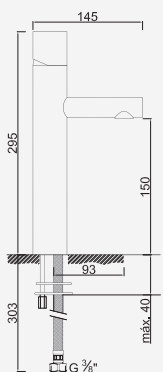

WACE043

Monocomando de Lavatório Cano Alto

Monomando de Lavabo Caño Alto
High Spout Monobasin Mixer
Mitigeur Lavabo Bec Haut

Cromado . Chrome	WECOCA1001/2	149,90 €
Satingrey	WECOCA1001/2SG	202,37 €
Moonlight Black	WECOCA1001/2MB	202,37 €
Brushed Black	WECOCA1001/2BL	269,83 €
Shine Black	WECOCA1001/2BA	269,83 €
Shine Chocolate	WECOCA1001/2CA	269,83 €
Shine Gold	WECOCA1001/2GL	269,83 €
Shine Copper	WECOCA1001/2DA	269,83 €
Shine Hard Graphite	WECOCA1001/2A0	269,83 €
Brushed Chocolate	WECOCA1001/2CL	269,83 €
Brushed Gold	WECOCA1001/2GN	269,83 €
Brushed Copper	WECOCA1001/2DL	269,83 €
Brushed Hard Graphite	WECOCA1001/2AL	269,83 €
Brushed White Gold	WECOCA1001/2WL	269,83 €

CA1