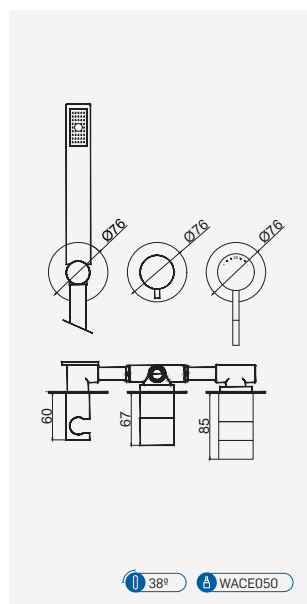

Cromado . Chrome	WALESSA010	393,59 €
Satingrey	WALESSA010SG	531,35 €
Moonlight Black	WALESSA010MB	531,35 €
Brushed Black	WALESSA010BL	708,46 €
Shine Black	WALESSA010BA	708,46 €
Shine Chocolate	WALESSA010CA	708,46 €
Shine Gold	WALESSA010GL	708,46 €
Shine Copper	WALESSA010DA	708,46 €
Shine Hard Graphite	WALESSA010A0	708,46 €
Brushed Chocolate	WALESSA010CL	708,46 €
Brushed Gold	WALESSA010GN	708,46 €
Brushed Copper	WALESSA010DL	708,46 €
Brushed Hard Graphite	WALESSA010AL	708,46 €
Brushed White Gold	WALESSA010WL	708,46 €
W-EMB3003		229,16 €