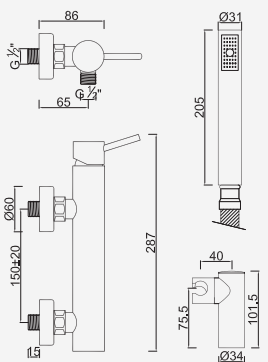

WACE044

Monocomando de Base de Chuveiro

Monomando de Ducha
Wall Mounted Shower Mixer
Mitigeur Douche

Cromado . Chrome	WENJOY008	151,18 €
Satingrey	WENJOY008SG	204,09 €
Moonlight Black	WENJOY008MB	204,09 €
Brushed Black	WENJOY008BL	272,13 €
Shine Black	WENJOY008BA	272,13 €
Shine Chocolate	WENJOY008CA	272,13 €
Shine Gold	WENJOY008GL	272,13 €
Shine Copper	WENJOY008DA	272,13 €
Shine Hard Graphite	WENJOY008A0	272,13 €
Brushed Chocolate	WENJOY008CL	272,13 €
Brushed Gold	WENJOY008GN	272,13 €
Brushed Copper	WENJOY008DL	272,13 €
Brushed Hard Graphite	WENJOY008AL	272,13 €
Brushed White Gold	WENJOY008WL	272,13 €

Enjoy