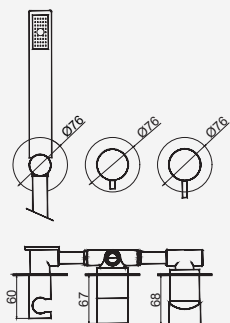

WACE043

Válvula de Embutir com 2 Saídas e Chuveiro de Mão

Válvula de Empotrar con 2 Salidas y Ducha de Mano
Concealed Shower Valve 2 Ways and Hand Shower
Mitigeur Mécanique à Encastrer 2 Fonctions et Douchette de Main

Cromado . Chrome	WENJOY010/3	265,48 €
Satingrey	WENJOY010/3SG	358,40 €
Moonlight Black	WENJOY010/3MB	358,40 €
Brushed Black	WENJOY010/3BL	477,87 €
Shine Black	WENJOY010/3BA	477,87 €
Shine Chocolate	WENJOY010/3CA	477,87 €
Shine Gold	WENJOY010/3GL	477,87 €
Shine Copper	WENJOY010/3DA	477,87 €
Shine Hard Graphite	WENJOY010/3A0	477,87 €
Brushed Chocolate	WENJOY010/3CL	477,87 €
Brushed Gold	WENJOY010/3GN	477,87 €
Brushed Copper	WENJOY010/3DL	477,87 €
Brushed Hard Graphite	WENJOY010/3AL	477,87 €
Brushed White Gold	WENJOY010/3WL	477,87 €

■ W-EMB2005 127,65 €