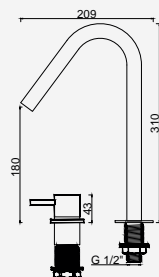

WACE043

Monocomando de Lavatório de 2 Furos

Monomando de Lavabo de 2 Agujeros
Monobasin Mixer and Sink Spout - 2 Holes
Mitigeur Lavabo de 2 Trou

Cromado . Chrome	WECOENJOY001/7	155,41 €
Satingrey	WECOENJOY001/7SG	209,80 €
Moonlight Black	WECOENJOY001/7MB	209,80 €
Brushed Black	WECOENJOY001/7BL	279,74 €
Shine Black	WECOENJOY001/7BA	279,74 €
Shine Chocolate	WECOENJOY001/7CA	279,74 €
Shine Gold	WECOENJOY001/7GL	279,74 €
Shine Copper	WECOENJOY001/7DA	279,74 €
Shine Hard Graphite	WECOENJOY001/7A0	279,74 €
Brushed Chocolate	WECOENJOY001/7CL	279,74 €
Brushed Gold	WECOENJOY001/7GN	279,74 €
Brushed Copper	WECOENJOY001/7DL	279,74 €
Brushed Hard Graphite	WECOENJOY001/7AL	279,74 €
Brushed White Gold	WECOENJOY001/7WL	279,74 €