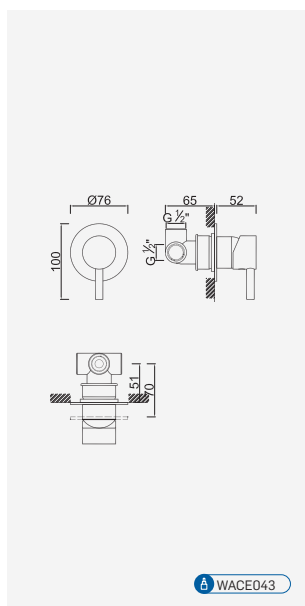

Enjoy

Válvula de Embutir com 1 Saída

Válvula de Empotrar con 1 Salida
 Concealed Shower Valve 1 Way
 Mitigeur Mécanique à Encastrer 1 Fonction

Cromado . Chrome	WENJOY009	80,62 €
Satingrey	WENJOY009SG	108,84 €
Moonlight Black	WENJOY009MB	108,84 €
Brushed Black	WENJOY009BL	145,12 €
Shine Black	WENJOY009BA	145,12 €
Shine Chocolate	WENJOY009CA	145,12 €
Shine Gold	WENJOY009GL	145,12 €
Shine Copper	WENJOY009DA	145,12 €
Shine Hard Graphite	WENJOY009A0	145,12 €
Brushed Chocolate	WENJOY009CL	145,12 €
Brushed Gold	WENJOY009GN	145,12 €
Brushed Copper	WENJOY009DL	145,12 €
Brushed Hard Graphite	WENJOY009AL	145,12 €
Brushed White Gold	WENJOY009WL	145,12 €
	W-EMB1001	47,37 €