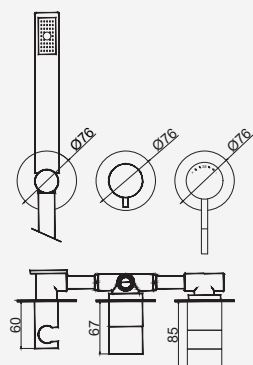

Sistema de Duche Embutido Termostático 2 Funções

Sistema de Ducha Empotrado con 2 Funcións
Concealed Shower System 2 Ways
Module de Douche 2 Fonctions

Com Chuveiro 200mm ABS

Con ducha 200mm | With shower 200mm | Avec tête de douche 200mm

Cromado . Chrome	WENZO026	494,86 €
W-EMB2006		273,25 €

Com Chuveiro 250mm INOX

Con ducha 250mm | With shower 250mm | Avec tête de douche 250mm

Cromado . Chrome	WENZO026/1	532,25 €
Satingrey	WENZO026/1SG	718,54 €
Moonlight Black	WENZO026/1MB	718,54 €
Brushed Black	WENZO026/1BL	958,05 €
Shine Black	WENZO026/1BA	958,05 €
Shine Chocolate	WENZO026/1CA	958,05 €
Shine Gold	WENZO026/1GL	958,05 €
Shine Copper	WENZO026/1DA	958,05 €
Shine Hard Graphite	WENZO026/1AO	958,05 €
Brushed Chocolate	WENZO026/1CL	958,05 €
Brushed Gold	WENZO026/1GN	958,05 €
Brushed Copper	WENZO026/1DL	958,05 €
Brushed Hard Graphite	WENZO026/1AL	958,05 €
Brushed White Gold	WENZO026/1WL	958,05 €
W-EMB2006		273,25 €

38° Anticalcário WACE050

Sistema de Duche Embutido Termostático 2 Funções

Sistema de Ducha Empotrado con 2 Funcións
Concealed Shower System 2 Ways
Module de Douche 2 Fonctions

Com Chuveiro 200mm ABS

Con ducha 200mm | With shower 200mm | Avec tête de douche 200mm

Cromado . Chrome	WENZO026.1	494,86 €
W-EMB2006		273,25 €

Com Chuveiro 250mm INOX

Con ducha 250mm | With shower 250mm | Avec tête de douche 250mm

Cromado . Chrome	WENZO026/1.1	532,25 €
Satingrey	WENZO026/1.1SG	718,54 €
Moonlight Black	WENZO026/1.1MB	718,54 €
Brushed Black	WENZO026/1.1BL	958,05 €
Shine Black	WENZO026/1.1BA	958,05 €
Shine Chocolate	WENZO026/1.1CA	958,05 €
Shine Gold	WENZO026/1.1GL	958,05 €
Shine Copper	WENZO026/1.1DA	958,05 €
Shine Hard Graphite	WENZO026/1.1AO	958,05 €
Brushed Chocolate	WENZO026/1.1CL	958,05 €
Brushed Gold	WENZO026/1.1GN	958,05 €
Brushed Copper	WENZO026/1.1DL	958,05 €
Brushed Hard Graphite	WENZO026/1.1AL	958,05 €
Brushed White Gold	WENZO026/1.1WL	958,05 €
W-EMB2006		273,25 €