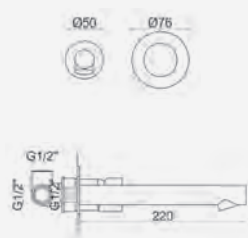

WACE043

Monocomando de Lavatório à Parede

Monomando de Lavabo à la Pared
Concealed Monobasin Mixer
Mitigeur Lavabo Encastré

Cromado . Chrome	WGRES005/1	133,75 €
Satingrey	WGRES005/1SG	180,57 €
Moonlight Black	WGRES005/1MB	180,57 €
Brushed Black	WGRES005/1BL	240,76 €
Shine Black	WGRES005/1BA	240,76 €
Shine Chocolate	WGRES005/1CA	240,76 €
Shine Gold	WGRES005/1GL	240,76 €
Shine Copper	WGRES005/1DA	240,76 €
Shine Hard Graphite	WGRES005/1A0	240,76 €
Brushed Chocolate	WGRES005/1CL	240,76 €
Brushed Gold	WGRES005/1GN	240,76 €
Brushed Copper	WGRES005/1DL	240,76 €
Brushed Hard Graphite	WGRES005/1AL	240,76 €
Brushed White Gold	WGRES005/1WL	240,76 €

W-EMB1001 47,37 €