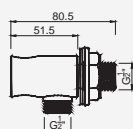

Suporte de Chuveiro de Mão Frontal com Ligação de Água

Salida de Agua Redonda con Soporte Frontal
Square Wall Connection Elbow with Hand Shower Holder
Coude de Raccordement Mural avec Support Avant

Cromado . Chrome	WDUC006	38,09 €
Satingrey	WDUC006SG	51,43 €
Moonlight Black	WDUC006MB	51,43 €
Brushed Black	WDUC006BL	68,57 €
Shine Black	WDUC006BA	68,57 €
Shine Chocolate	WDUC006CA	68,57 €
Shine Gold	WDUC006GL	68,57 €
Shine Copper	WDUC006DA	68,57 €
Shine Hard Graphite	WDUC006A0	68,57 €
Brushed Chocolate	WDUC006CL	68,57 €
Brushed Gold	WDUC006GN	68,57 €
Brushed Copper	WDUC006DL	68,57 €
Brushed Hard Graphite	WDUC006AL	68,57 €
Brushed White Gold	WDUC006WL	68,57 €