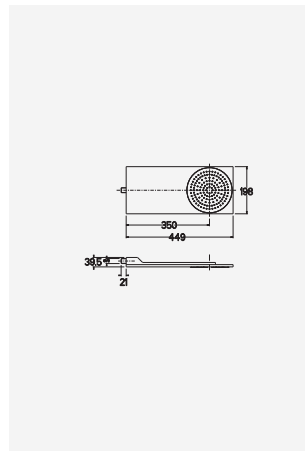

Chuveiro de Parede

Ducha à la Pared
Wall Shower Head
Pomme de Douche Mural

Cromado . Chrome WCHUV024 1 788,28 €