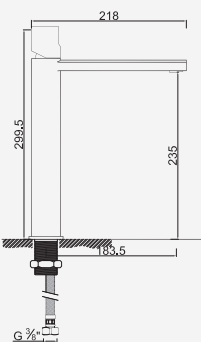

WACE159

Monocomando de Lavatório Cano Alto

Monomando de Lavabo Caño Alto
High Spout Monobasin Mixer
Mitigeur Lavabo Bec Haut

Cromado . Chrome	WECOPERLA001/3	122,09 €
Satingrey	WECOPERLA001/3SG	164,83 €
Moonlight Black	WECOPERLA001/3MB	164,83 €
Brushed Black	WECOPERLA001/3BL	219,77 €
Shine Black	WECOPERLA001/3BA	219,77 €
Shine Chocolate	WECOPERLA001/3CA	219,77 €
Shine Gold	WECOPERLA001/3GL	219,77 €
Shine Copper	WECOPERLA001/3DA	219,77 €
Shine Hard Graphite	WECOPERLA001/3A0	219,77 €
Brushed Chocolate	WECOPERLA001/3CL	219,77 €
Brushed Gold	WECOPERLA001/3GN	219,77 €
Brushed Copper	WECOPERLA001/3DL	219,77 €
Brushed Hard Graphite	WECOPERLA001/3AL	219,77 €
Brushed White Gold	WECOPERLA001/3WL	219,77 €

Opções: Ecoeficiência

Opciones: ecoeficiencia . Options: eco-efficiency . Options: éco-efficacité

WPERLA001/3AQ	Cromado . Chrome	140,78 €