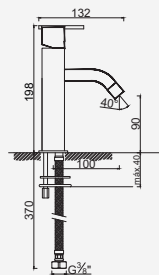

Monocomando de Lavatório

Monomando de Lavabo
Monobasin Mixer
Mitigeur Lavabo

WACE039

Cromado . Chrome	WVITTA001	124,41 €	WVITTA001.1M	117,65 €
Satingrey	WVITTA001SG	167,95 €	WVITTA001.1MSG	158,83 €
Moonlight Black	WVITTA001MB	167,95 €	WVITTA001.1MMB	158,83 €
Brushed Black	WVITTA001BL	223,94 €	WVITTA001.1MBL	211,77 €
Shine Black	WVITTA001BA	223,94 €	WVITTA001.1MBA	211,77 €
Shine Chocolate	WVITTA001CA	223,94 €	WVITTA001.1MCA	211,77 €
Shine Gold	WVITTA001GL	223,94 €	WVITTA001.1MGL	211,77 €
Shine Copper	WVITTA001DA	223,94 €	WVITTA001.1MDA	211,77 €
Shine Hard Graphite	WVITTA001A0	223,94 €	WVITTA001.1MA0	211,77 €
Brushed Chocolate	WVITTA001CL	223,94 €	WVITTA001.1MCL	211,77 €
Brushed Gold	WVITTA001GN	223,94 €	WVITTA001.1MGN	211,77 €
Brushed Copper	WVITTA001DL	223,94 €	WVITTA001.1MDL	211,77 €
Brushed Hard Graphite	WVITTA001AL	223,94 €	WVITTA001.1MAL	211,77 €
Brushed White Gold	WVITTA001WL	223,94 €	WVITTA001.1MWL	211,77 €

Cromado . Chrome	WVITTA001.2M	117,65 €	WVITTA001.3M	117,65 €
Satingrey	WVITTA001.2MSG	158,83 €	WVITTA001.3MSG	158,83 €
Moonlight Black	WVITTA001.2MMB	158,83 €	WVITTA001.3MMB	158,83 €
Brushed Black	WVITTA001.2MBL	211,77 €	WVITTA001.3MBL	211,77 €
Shine Black	WVITTA001.2MBA	211,77 €	WVITTA001.3MBA	211,77 €
Shine Chocolate	WVITTA001.2MCA	211,77 €	WVITTA001.3MCA	211,77 €
Shine Gold	WVITTA001.2MGL	211,77 €	WVITTA001.3MGL	211,77 €
Shine Copper	WVITTA001.2MDA	211,77 €	WVITTA001.3MDA	211,77 €
Shine Hard Graphite	WVITTA001.2MA0	211,77 €	WVITTA001.3MA0	211,77 €
Brushed Chocolate	WVITTA001.2MCL	211,77 €	WVITTA001.3MCL	211,77 €
Brushed Gold	WVITTA001.2MGN	211,77 €	WVITTA001.3MGN	211,77 €
Brushed Copper	WVITTA001.2MDL	211,77 €	WVITTA001.3MDL	211,77 €
Brushed Hard Graphite	WVITTA001.2MAL	211,77 €	WVITTA001.3MAL	211,77 €
Brushed White Gold	WVITTA001.2MWL	211,77 €	WVITTA001.3MWL	211,77 €

Monocomando de Lavatório Cano Alto

Monomando de Lavabo Caño Alto
High Spout Monobasin Mixer
Mitigeur Lavabo Bec Haut