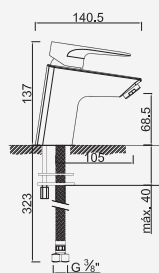

WACE144

Monocomando de Lavatório

Monomando de Lavabo
Monobasin Mixer
Mitigeur Lavabo

Cromado . Chrome	WECONERO001	76,06 €
Satingrey	WECONERO001SG	102,69 €
Moonlight Black	WECONERO001MB	102,69 €
Brushed Black	WECONERO001BL	136,91 €
Shine Black	WECONERO001BA	136,91 €
Shine Chocolate	WECONERO001CA	136,91 €
Shine Gold	WECONERO001GL	136,91 €
Shine Copper	WECONERO001DA	136,91 €
Shine Hard Graphite	WECONERO001A0	136,91 €
Brushed Chocolate	WECONERO001CL	136,91 €
Brushed Gold	WECONERO001GN	136,91 €
Brushed Copper	WECONERO001DL	136,91 €
Brushed Hard Graphite	WECONERO001AL	136,91 €
Brushed White Gold	WECONERO001WL	136,91 €

Opções: Ecoeficiência

Opciones: ecoeficiencia . Options: eco-efficiency . Options: éco-efficacité

Cromado . Chrome	WNERO001C2	76,73 €
Cromado . Chrome	WNERO€S001	77,82 €
Cromado . Chrome	WECONERO001AQ	80,06 €