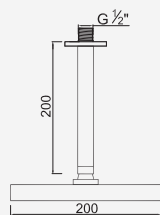

Sistema de Duche Embutido 2 Funções

Sistema de Ducha Empotrado con 2 Funcións
Concealed Shower System 2 Ways
Module de Douche 2 Fonctions

Com Chuveiro 200mm ABS

Con ducha 200mm | With shower 200mm | Avec tête de douche 200mm

Cromado . Chrome	WNINA010.1GO	264,40 €
W-EMB2001		63,16 €

Com Chuveiro 250mm INOX

Con ducha 250mm | With shower 250mm | Avec tête de douche 250mm

Cromado . Chrome	WNINA010/1.1GO	301,78 €
Satingrey	WNINA010/1.1GOSG	407,41 €
Moonlight Black	WNINA010/1.1GOMB	407,41 €
Brushed Black	WNINA010/1.1GOBL	543,21 €
Shine Black	WNINA010/1.1GOBA	543,21 €
Shine Chocolate	WNINA010/1.1GOCA	543,21 €
Shine Gold	WNINA010/1.1GOGL	543,21 €
Shine Copper	WNINA010/1.1GODA	543,21 €
Shine Hard Graphite	WNINA010/1.1GOAO	543,21 €
Brushed Chocolate	WNINA010/1.1GOCL	543,21 €
Brushed Gold	WNINA010/1.1GOGN	543,21 €
Brushed Copper	WNINA010/1.1GODL	543,21 €
Brushed Hard Graphite	WNINA010/1.1GOAL	543,21 €
Brushed White Gold	WNINA010/1.1GOWL	543,21 €
W-EMB2001		63,16 €

Anticalcário WACE043