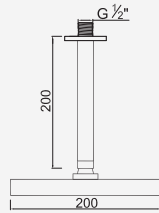

Anticalcário WACE043

Sistema de Duche Embutido 2 Funções

Sistema de Ducha Empotrado con 2 Funcións
Concealed Shower System 2 Ways
Module de Douche 2 Fonctions

Com Chuveiro 200mm ABS

Con ducha 200mm | With shower 200mm | Avec tête de douche 200mm

Cromado . Chrome	WENJOY019.1	291,26 €
W-EMB2002		84,21 €

Com Chuveiro 250mm INOX

Con ducha 250mm | With shower 250mm | Avec tête de douche 250mm

Cromado . Chrome	WENJOY019/1.1	328,65 €
Satingrey	WENJOY019/1.1SG	443,68 €
Moonlight Black	WENJOY019/1.1MB	443,68 €
Brushed Black	WENJOY019/1.1BL	591,57 €
Shine Black	WENJOY019/1.1BA	591,57 €
Shine Chocolate	WENJOY019/1.1CA	591,57 €
Shine Gold	WENJOY019/1.1GL	591,57 €
Shine Copper	WENJOY019/1.1DA	591,57 €
Shine Hard Graphite	WENJOY019/1.1A0	591,57 €
Brushed Chocolate	WENJOY019/1.1CL	591,57 €
Brushed Gold	WENJOY019/1.1GN	591,57 €
Brushed Copper	WENJOY019/1.1DL	591,57 €
Brushed Hard Graphite	WENJOY019/1.1AL	591,57 €
Brushed White Gold	WENJOY019/1.1WL	591,57 €
W-EMB2002		84,21 €

Sistema de Duche Embutido 2 Funções

Sistema de Ducha Empotrado con 2 Funcións
Concealed Shower System 2 Ways
Module de Douche 2 Fonctions

Com Chuveiro 200mm ABS

Con ducha 200mm | With shower 200mm | Avec tête de douche 200mm

Cromado . Chrome	WENJOY023	322,65 €
W-EMB2005		127,65 €

Com Chuveiro 250mm INOX

Con ducha 250mm | With shower 250mm | Avec tête de douche 250mm

Cromado . Chrome	WENJOY023/1	360,04 €
Satingrey	WENJOY023/1SG	486,05 €
Moonlight Black	WENJOY023/1MB	486,05 €
Brushed Black	WENJOY023/1BL	648,07 €
Shine Black	WENJOY023/1BA	648,07 €
Shine Chocolate	WENJOY023/1CA	648,07 €
Shine Gold	WENJOY023/1GL	648,07 €
Shine Copper	WENJOY023/1DA	648,07 €
Shine Hard Graphite	WENJOY023/1A0	648,07 €
Brushed Chocolate	WENJOY023/1CL	648,07 €
Brushed Gold	WENJOY023/1GN	648,07 €
Brushed Copper	WENJOY023/1DL	648,07 €
Brushed Hard Graphite	WENJOY023/1AL	648,07 €
Brushed White Gold	WENJOY023/1WL	648,07 €
W-EMB2005		127,65 €