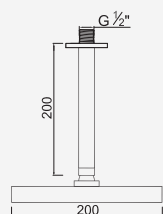

Anticálcario WACE043

Sistema de Duche Embutido 3 Funções

Sistema de Ducha Empotrado con 3 Funcións
Concealed Shower System 3 Ways
Module de Douche 3 Fonctions

Com Chuveiro 200mm ABS

Con ducha 200mm | With shower 200mm | Avec tête de douche 200mm

Cromado . Chrome	WENJOY025.1	440,19 €
W-EMB3003		229,16 €

Com Chuveiro 250mm INOX

Con ducha 250mm | With shower 250mm | Avec tête de douche 250mm

Cromado . Chrome	WENJOY025/1.1	477,58 €
Satingrey	WENJOY025/1.1SG	644,73 €
Moonlight Black	WENJOY025/1.1MB	644,73 €
Brushed Black	WENJOY025/1.1BL	859,64 €
Shine Black	WENJOY025/1.1BA	859,64 €
Shine Chocolate	WENJOY025/1.1CA	859,64 €
Shine Gold	WENJOY025/1.1GL	859,64 €
Shine Copper	WENJOY025/1.1DA	859,64 €
Shine Hard Graphite	WENJOY025/1.1A0	859,64 €
Brushed Chocolate	WENJOY025/1.1CL	859,64 €
Brushed Gold	WENJOY025/1.1GN	859,64 €
Brushed Copper	WENJOY025/1.1DL	859,64 €
Brushed Hard Graphite	WENJOY025/1.1AL	859,64 €
Brushed White Gold	WENJOY025/1.1WL	859,64 €
W-EMB3003		229,16 €

Sistema de Duche Embutido Termostático 1 Função

Sistema de Ducha Empotrado Termostatico con 1 Función
Thermostatic Concealed Shower System 1 Way
Module de Douche Thermostatique 1 Fonction

Com Chuveiro 200mm ABS

Con ducha 200mm | With shower 200mm | Avec tête de douche 200mm

Cromado . Chrome	WENJOY020	339,06 €
W-EMB1004		187,68 €

Com Chuveiro 250mm INOX

Con ducha 250mm | With shower 250mm | Avec tête de douche 250mm

Cromado . Chrome	WENJOY020/1	376,45 €
Satingrey	WENJOY020/1SG	508,21 €
Moonlight Black	WENJOY020/1MB	508,21 €
Brushed Black	WENJOY020/1BL	677,62 €
Shine Black	WENJOY020/1BA	677,62 €
Shine Chocolate	WENJOY020/1CA	677,62 €
Shine Gold	WENJOY020/1GL	677,62 €
Shine Copper	WENJOY020/1DA	677,62 €
Shine Hard Graphite	WENJOY020/1A0	677,62 €
Brushed Chocolate	WENJOY020/1CL	677,62 €
Brushed Gold	WENJOY020/1GN	677,62 €
Brushed Copper	WENJOY020/1DL	677,62 €
Brushed Hard Graphite	WENJOY020/1AL	677,62 €
Brushed White Gold	WENJOY020/1WL	677,62 €
W-EMB1004		187,68 €