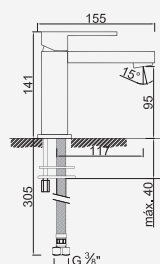

WACE088

Monocomando de Lavatório

Monomando de Lavabo
Monobasin Mixer
Mitigeur Lavabo

Cromado . Chrome	WECORLUX001	124,26 €
Satingrey	WECORLUX001SG	167,75 €
Moonlight Black	WECORLUX001MB	167,75 €
Brushed Black	WECORLUX001BL	223,67 €
Shine Black	WECORLUX001BA	223,67 €
Shine Chocolate	WECORLUX001CA	223,67 €
Shine Gold	WECORLUX001GL	223,67 €
Shine Copper	WECORLUX001DA	223,67 €
Shine Hard Graphite	WECORLUX001A0	223,67 €
Brushed Chocolate	WECORLUX001CL	223,67 €
Brushed Gold	WECORLUX001GN	223,67 €
Brushed Copper	WECORLUX001DL	223,67 €
Brushed Hard Graphite	WECORLUX001AL	223,67 €
Brushed White Gold	WECORLUX001WL	223,67 €