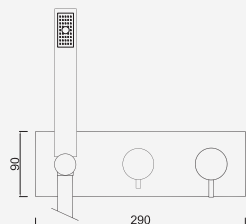

Anticalcário WACE043