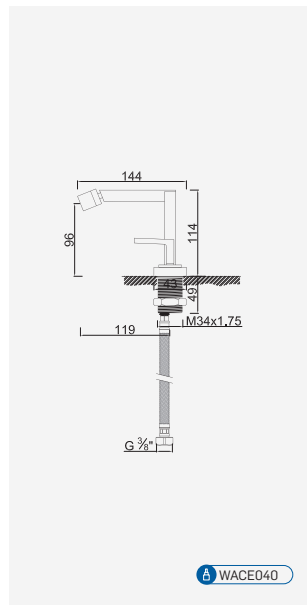

Monocomando de Bidé

Monomando de Bidet
Monobidet Mixer
Mitigeur Bidet

Cromado . Chrome	WECOLORENA002	173,68 €
Satingrey	WECOLORENA002SG	234,46 €
Moonlight Black	WECOLORENA002MB	234,46 €
Brushed Black	WECOLORENA002BL	312,62 €
Shine Black	WECOLORENA002BA	312,62 €
Shine Chocolate	WECOLORENA002CA	312,62 €
Shine Gold	WECOLORENA002GL	312,62 €
Shine Copper	WECOLORENA002DA	312,62 €
Shine Hard Graphite	WECOLORENA002A0	312,62 €
Brushed Chocolate	WECOLORENA002CL	312,62 €
Brushed Gold	WECOLORENA002GN	312,62 €
Brushed Copper	WECOLORENA002DL	312,62 €
Brushed Hard Graphite	WECOLORENA002AL	312,62 €
Brushed White Gold	WECOLORENA002WL	312,62 €