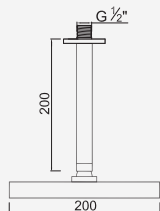

Anticalcário WACE043

Sistema de Duche Embutido 1 Função

Sistema de Ducha Empotrado con 1 Función
Concealed Shower System 1 Way
Module de Douche 1 Fonction

Com Chuveiro 200mm ABS

Con ducha 200mm | With shower 200mm | Avec tête de douche 200mm

Cromado . Chrome	WENJOY017.1	155,38 €
W-EMB1001		47,37 €

Com Chuveiro 250mm INOX

Con ducha 250mm | With shower 250mm | Avec tête de douche 250mm

Cromado . Chrome	WENJOY017/1.1	192,76 €
Satingrey	WENJOY017/1.1SG	260,23 €
Moonlight Black	WENJOY017/1.1MB	260,23 €
Brushed Black	WENJOY017/1.1BL	346,98 €
Shine Black	WENJOY017/1.1BA	346,98 €
Shine Chocolate	WENJOY017/1.1CA	346,98 €
Shine Gold	WENJOY017/1.1GL	346,98 €
Shine Copper	WENJOY017/1.1DA	346,98 €
Shine Hard Graphite	WENJOY017/1.1A0	346,98 €
Brushed Chocolate	WENJOY017/1.1CL	346,98 €
Brushed Gold	WENJOY017/1.1GN	346,98 €
Brushed Copper	WENJOY017/1.1DL	346,98 €
Brushed Hard Graphite	WENJOY017/1.1AL	346,98 €
Brushed White Gold	WENJOY017/1.1WL	346,98 €
W-EMB1001		47,37 €

Anticalcário WACE043

Sistema de Duche Embutido 2 Funções

Sistema de Ducha Empotrado con 2 Funcións
Concealed Shower System 2 Ways
Module de Douche 2 Fonctions

Com Chuveiro 200mm ABS

Con ducha 200mm | With shower 200mm | Avec tête de douche 200mm

Cromado . Chrome	WENJOY018	243,93 €
W-EMB2001		63,16 €

Com Chuveiro 250mm INOX

Con ducha 250mm | With shower 250mm | Avec tête de douche 250mm

Cromado . Chrome	WENJOY018/1	281,32 €
Satingrey	WENJOY018/1SG	379,78 €
Moonlight Black	WENJOY018/1MB	379,78 €
Brushed Black	WENJOY018/1BL	506,37 €
Shine Black	WENJOY018/1BA	506,37 €
Shine Chocolate	WENJOY018/1CA	506,37 €
Shine Gold	WENJOY018/1GL	506,37 €
Shine Copper	WENJOY018/1DA	506,37 €
Shine Hard Graphite	WENJOY018/1A0	506,37 €
Brushed Chocolate	WENJOY018/1CL	506,37 €
Brushed Gold	WENJOY018/1GN	506,37 €
Brushed Copper	WENJOY018/1DL	506,37 €
Brushed Hard Graphite	WENJOY018/1AL	506,37 €
Brushed White Gold	WENJOY018/1WL	506,37 €
W-EMB2001		63,16 €

Anticalcário WACE043