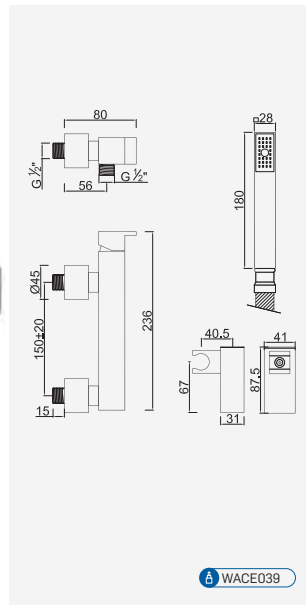

LORENA

WACE039

Monocomando de Base de Chuveiro

Monomando de Ducha
Wall Mounted Shower Mixer
Mitigeur Douche

Cromado . Chrome	WLORENA004	165,39 €
Satingrey	WLORENA004SG	223,28 €
Moonlight Black	WLORENA004MB	223,28 €
Brushed Black	WLORENA004BL	297,70 €
Shine Black	WLORENA004BA	297,70 €
Shine Chocolate	WLORENA004CA	297,70 €
Shine Gold	WLORENA004GL	297,70 €
Shine Copper	WLORENA004DA	297,70 €
Shine Hard Graphite	WLORENA004AO	297,70 €
Brushed Chocolate	WLORENA004CL	297,70 €
Brushed Gold	WLORENA004GN	297,70 €
Brushed Copper	WLORENA004DL	297,70 €
Brushed Hard Graphite	WLORENA004AL	297,70 €
Brushed White Gold	WLORENA004WL	297,70 €