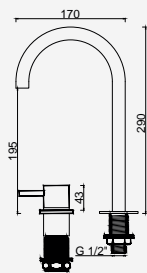

WACE043

Monocomando de Lavatório de 2 Furos

Monomando de Lavabo de 2 Agujeros
Monobasin Mixer and Sink Spout - 2 Holes
Mitigeur Lavabo de 2 Trou

Cromado . Chrome	WECOENJOY001/6	141,28 €
Satingrey	WECOENJOY001/6SG	190,73 €
Moonlight Black	WECOENJOY001/6MB	190,73 €
Brushed Black	WECOENJOY001/6BL	254,31 €
Shine Black	WECOENJOY001/6BA	254,31 €
Shine Chocolate	WECOENJOY001/6CA	254,31 €
Shine Gold	WECOENJOY001/6GL	254,31 €
Shine Copper	WECOENJOY001/6DA	254,31 €
Shine Hard Graphite	WECOENJOY001/6A0	254,31 €
Brushed Chocolate	WECOENJOY001/6CL	254,31 €
Brushed Gold	WECOENJOY001/6GN	254,31 €
Brushed Copper	WECOENJOY001/6DL	254,31 €
Brushed Hard Graphite	WECOENJOY001/6AL	254,31 €
Brushed White Gold	WECOENJOY001/6WL	254,31 €