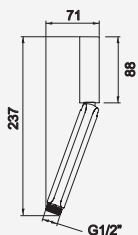

Chuveiro de Mão 2 Funções ABS

Ducha de Mano 2 Funciones en ABS
ABS Hand Shower 2 Jet Sprays
Douchette de Main 2 Fontions en ABS

Cromado . Chrome	WCHUV001/5	36,53 €