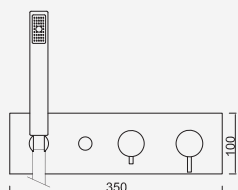

Anticálcario WACE043

Sistema de Duche Embutido 3 Funções

Sistema de Ducha Empotrado con 3 Funcións
Concealed Shower System 3 Ways
Module de Douche 3 Fonctions

Com Chuveiro 200mm ABS

Con ducha 200mm | With shower 200mm | Avec tête de douche 200mm

Cromado . Chrome	WENJOY025.1	440,19 €
W-EMB3003		229,16 €

Com Chuveiro 250mm INOX

Con ducha 250mm | With shower 250mm | Avec tête de douche 250mm

Cromado . Chrome	WENJOY025/1.1	477,58 €
Satingrey	WENJOY025/1.1SG	644,73 €
Moonlight Black	WENJOY025/1.1MB	644,73 €
Brushed Black	WENJOY025/1.1BL	859,64 €
Shine Black	WENJOY025/1.1BA	859,64 €
Shine Chocolate	WENJOY025/1.1CA	859,64 €
Shine Gold	WENJOY025/1.1GL	859,64 €
Shine Copper	WENJOY025/1.1DA	859,64 €
Shine Hard Graphite	WENJOY025/1.1A0	859,64 €
Brushed Chocolate	WENJOY025/1.1CL	859,64 €
Brushed Gold	WENJOY025/1.1GN	859,64 €
Brushed Copper	WENJOY025/1.1DL	859,64 €
Brushed Hard Graphite	WENJOY025/1.1AL	859,64 €
Brushed White Gold	WENJOY025/1.1WL	859,64 €
W-EMB3003		229,16 €

Sistema de Duche Embutido Termostático 1 Função

Sistema de Ducha Empotrado Termostatico con 1 Función
Thermostatic Concealed Shower System 1 Way
Module de Douche Thermostatique 1 Fonction

Com Chuveiro 200mm ABS

Con ducha 200mm | With shower 200mm | Avec tête de douche 200mm

Cromado . Chrome	WENJOY020	339,06 €
W-EMB1004		187,68 €

Com Chuveiro 250mm INOX

Con ducha 250mm | With shower 250mm | Avec tête de douche 250mm

Cromado . Chrome	WENJOY020/1	376,45 €
Satingrey	WENJOY020/1SG	508,21 €
Moonlight Black	WENJOY020/1MB	508,21 €
Brushed Black	WENJOY020/1BL	677,62 €
Shine Black	WENJOY020/1BA	677,62 €
Shine Chocolate	WENJOY020/1CA	677,62 €
Shine Gold	WENJOY020/1GL	677,62 €
Shine Copper	WENJOY020/1DA	677,62 €
Shine Hard Graphite	WENJOY020/1A0	677,62 €
Brushed Chocolate	WENJOY020/1CL	677,62 €
Brushed Gold	WENJOY020/1GN	677,62 €
Brushed Copper	WENJOY020/1DL	677,62 €
Brushed Hard Graphite	WENJOY020/1AL	677,62 €
Brushed White Gold	WENJOY020/1WL	677,62 €
W-EMB1004		187,68 €