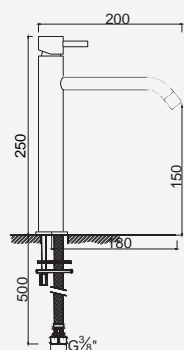

WACE043

Monocomando de Lavatório Cano Alto

Monomando de Lavabo Caño Alto
High Spout Monobasin Mixer
Mitigeur Lavabo Bec Haut

Cromado . Chrome	WECOGRECO001/3	119,78 €
Satingrey	WECOGRECO001/3SG	161,70 €
Moonlight Black	WECOGRECO001/3MB	161,70 €
Brushed Black	WECOGRECO001/3BL	215,60 €
Shine Black	WECOGRECO001/3BA	215,60 €
Shine Chocolate	WECOGRECO001/3CA	215,60 €
Shine Gold	WECOGRECO001/3GL	215,60 €
Shine Copper	WECOGRECO001/3DA	215,60 €
Shine Hard Graphite	WECOGRECO001/3A0	215,60 €
Brushed Chocolate	WECOGRECO001/3CL	215,60 €
Brushed Gold	WECOGRECO001/3GN	215,60 €
Brushed Copper	WECOGRECO001/3DL	215,60 €
Brushed Hard Graphite	WECOGRECO001/3AL	215,60 €
Brushed White Gold	WECOGRECO001/3WL	215,60 €