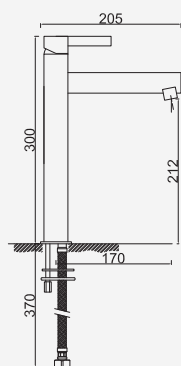

WACE039

Monocomando de Lavatório Cano Alto

Monomando de Lavabo Caño Alto
High Spout Monobasin Mixer
Mitigeur Lavabo Bec Haut

Cromado . Chrome	WECOALLEGRA001/3	191,00 €
Satingrey	WECOALLEGRA001/3SG	257,84 €
Moonlight Black	WECOALLEGRA001/3MB	257,84 €
Brushed Black	WECOALLEGRA001/3BL	343,79 €
Shine Black	WECOALLEGRA001/3BA	343,79 €
Shine Chocolate	WECOALLEGRA001/3CA	343,79 €
Shine Gold	WECOALLEGRA001/3GL	343,79 €
Shine Copper	WECOALLEGRA001/3DA	343,79 €
Shine Hard Graphite	WECOALLEGRA001/3A0	343,79 €
Brushed Chocolate	WECOALLEGRA001/3CL	343,79 €
Brushed Gold	WECOALLEGRA001/3GN	343,79 €
Brushed Copper	WECOALLEGRA001/3DL	343,79 €
Brushed Hard Graphite	WECOALLEGRA001/3AL	343,79 €
Brushed White Gold	WECOALLEGRA001/3WL	343,79 €