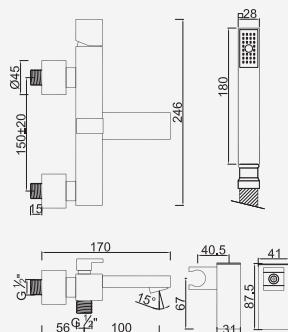

W-EMB1001 47,37 €

WACE039

Monocomando de Bidé

Monomando de Bidet
Monobidet Mixer
Mitigeur Bidet

Cromado . Chrome	WECOQUADRA004	111,41 €
Satingrey	WECOQUADRA004SG	150,40 €
Moonlight Black	WECOQUADRA004MB	150,40 €
Brushed Black	WECOQUADRA004BL	200,54 €
Shine Black	WECOQUADRA004BA	200,54 €
Shine Chocolate	WECOQUADRA004CA	200,54 €
Shine Gold	WECOQUADRA004GL	200,54 €
Shine Copper	WECOQUADRA004DA	200,54 €
Shine Hard Graphite	WECOQUADRA004A0	200,54 €
Brushed Chocolate	WECOQUADRA004CL	200,54 €
Brushed Gold	WECOQUADRA004GN	200,54 €
Brushed Copper	WECOQUADRA004DL	200,54 €
Brushed Hard Graphite	WECOQUADRA004AL	200,54 €
Brushed White Gold	WECOQUADRA004WL	200,54 €