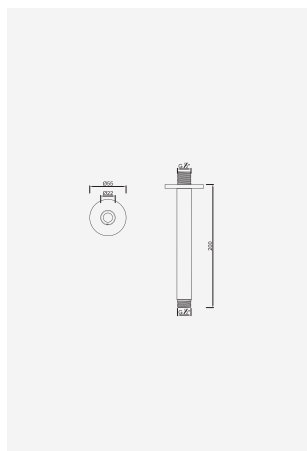

CHUVEIROS

Braço Chuveiro Superior ao Tecto Redondo

Soporte de Ducha al Techo Redondo
Round Ceiling Arm Fixation
Bras pour Douche de Tête Ronde au Plafond

Cromado . Chrome	WBRA001	49,04 €
Satingrey	WBRA001SG	66,21 €
Moonlight Black	WBRA001MB	66,21 €
Brushed Black	WBRA001BL	88,28 €
Shine Black	WBRA001BA	88,28 €
Shine Chocolate	WBRA001CA	88,28 €
Shine Gold	WBRA001GL	88,28 €
Shine Copper	WBRA001DA	88,28 €
Shine Hard Graphite	WBRA001A0	88,28 €
Brushed Chocolate	WBRA001CL	88,28 €
Brushed Gold	WBRA001GN	88,28 €
Brushed Copper	WBRA001DL	88,28 €
Brushed Hard Graphite	WBRA001AL	88,28 €
Brushed White Gold	WBRA001WL	88,28 €