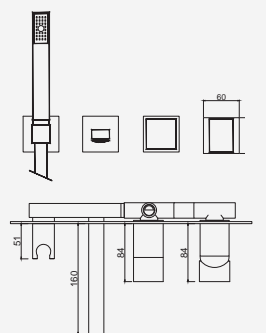

Anticalcário WACE043

Válvula de Embutir com 3 Saídas e Chuveiro de Mão

Válvula de Empotrar con 3 Salidas y Ducha de Mano
Concealed Shower Valve 3 Ways and Hand Shower
Mitigeur Mécanique à Encastrer 3 Fonctions et Douchette de Main

Cromado . Chrome	WUG0010	414,05 €
Satingrey	WUG0010SG	558,97 €
Moonlight Black	WUG0010MB	558,97 €
Brushed Black	WUG0010BL	745,29 €
Shine Black	WUG0010BA	745,29 €
Shine Chocolate	WUG0010CA	745,29 €
Shine Gold	WUG0010GL	745,29 €
Shine Copper	WUG0010DA	745,29 €
Shine Hard Graphite	WUG0010A0	745,29 €
Brushed Chocolate	WUG0010CL	745,29 €
Brushed Gold	WUG0010GN	745,29 €
Brushed Copper	WUG0010DL	745,29 €
Brushed Hard Graphite	WUG0010AL	745,29 €
Brushed White Gold	WUG0010WL	745,29 €
W-EMB3003		229,16 €

Ugo