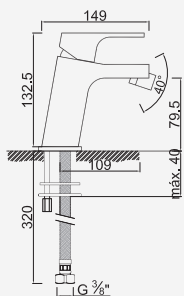

WACE144

Monocomando de Bidé

Monomando de Bidet
Monobidet Mixer
Mitigeur Bidet

Cromado . Chrome	WECOKIARA002	81,24 €
Satingrey	WECOKIARA002SG	109,67 €
Moonlight Black	WECOKIARA002MB	109,67 €
Brushed Black	WECOKIARA002BL	146,22 €
Shine Black	WECOKIARA002BA	146,22 €
Shine Chocolate	WECOKIARA002CA	146,22 €
Shine Gold	WECOKIARA002GL	146,22 €
Shine Copper	WECOKIARA002DA	146,22 €
Shine Hard Graphite	WECOKIARA002A0	146,22 €
Brushed Chocolate	WECOKIARA002CL	146,22 €
Brushed Gold	WECOKIARA002GN	146,22 €
Brushed Copper	WECOKIARA002DL	146,22 €
Brushed Hard Graphite	WECOKIARA002AL	146,22 €
Brushed White Gold	WECOKIARA002WL	146,22 €

Opções: Ecoeficiência

Opciones: ecoeficiencia . Options: eco-efficiency . Options: éco-efficacité

	Cromado . Chrome	WKIARA002C2	81,89 €
	Cromado . Chrome	WKIARA€S002	82,98 €