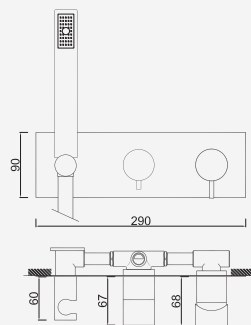

Anticalcário WACE043

Sistema de Duche Embutido 2 Funções

Sistema de Ducha Empotrado con 2 Funcións
Concealed Shower System 2 Ways
Module de Douche 2 Fonctions

Com Chuveiro 200mm ABS

Con ducha 200mm | With shower 200mm | Avec tête de douche 200mm

Cromado . Chrome	WENZO022	322,65 €
W-EMB2005		127,65 €

Com Chuveiro 250mm INOX

Con ducha 250mm | With shower 250mm | Avec tête de douche 250mm

Cromado . Chrome	WENZO022/1	360,04 €
Satingrey	WENZO022/1SG	486,05 €
Moonlight Black	WENZO022/1MB	486,05 €
Brushed Black	WENZO022/1BL	648,07 €
Shine Black	WENZO022/1BA	648,07 €
Shine Chocolate	WENZO022/1CA	648,07 €
Shine Gold	WENZO022/1GL	648,07 €
Shine Copper	WENZO022/1DA	648,07 €
Shine Hard Graphite	WENZO022/1A0	648,07 €
Brushed Chocolate	WENZO022/1CL	648,07 €
Brushed Gold	WENZO022/1GN	648,07 €
Brushed Copper	WENZO022/1DL	648,07 €
Brushed Hard Graphite	WENZO022/1AL	648,07 €
Brushed White Gold	WENZO022/1WL	648,07 €
W-EMB2005		127,65 €

Sistema de Duche Embutido 2 Funções

Sistema de Ducha Empotrado con 2 Funcións
Concealed Shower System 2 Ways
Module de Douche 2 Fonctions

Com Chuveiro 200mm ABS

Con ducha 200mm | With shower 200mm | Avec tête de douche 200mm

Cromado . Chrome	WENZO022.1	322,65 €
W-EMB2005		127,65 €

Com Chuveiro 250mm INOX

Con ducha 250mm | With shower 250mm | Avec tête de douche 250mm

Cromado . Chrome	WENZO022/1.1	360,04 €
Satingrey	WENZO022/1.1SG	486,05 €
Moonlight Black	WENZO022/1.1MB	486,05 €
Brushed Black	WENZO022/1.1BL	648,07 €
Shine Black	WENZO022/1.1BA	648,07 €
Shine Chocolate	WENZO022/1.1CA	648,07 €
Shine Gold	WENZO022/1.1GL	648,07 €
Shine Copper	WENZO022/1.1DA	648,07 €
Shine Hard Graphite	WENZO022/1.1A0	648,07 €
Brushed Chocolate	WENZO022/1.1CL	648,07 €
Brushed Gold	WENZO022/1.1GN	648,07 €
Brushed Copper	WENZO022/1.1DL	648,07 €
Brushed Hard Graphite	WENZO022/1.1AL	648,07 €
Brushed White Gold	WENZO022/1.1WL	648,07 €
W-EMB2005		127,65 €

Enzo