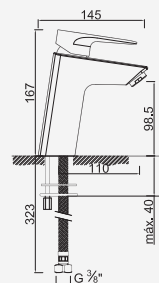

WACE144

Monocomando de Lavatório

Monomando de Lavabo
Monobasin Mixer
Mitigeur Lavabo

Cromado . Chrome	WECONERO001/1	95,60 €
Satingrey	WECONERO001/1SG	129,06 €
Moonlight Black	WECONERO001/1MB	129,06 €
Brushed Black	WECONERO001/1BL	172,08 €
Shine Black	WECONERO001/1BA	172,08 €
Shine Chocolate	WECONERO001/1CA	172,08 €
Shine Gold	WECONERO001/1GL	172,08 €
Shine Copper	WECONERO001/1DA	172,08 €
Shine Hard Graphite	WECONERO001/1A0	172,08 €
Brushed Chocolate	WECONERO001/1CL	172,08 €
Brushed Gold	WECONERO001/1GN	172,08 €
Brushed Copper	WECONERO001/1DL	172,08 €
Brushed Hard Graphite	WECONERO001/1AL	172,08 €
Brushed White Gold	WECONERO001/1WL	172,08 €

Opções: Ecoeficiência

Opciones: ecoeficiencia . Options: eco-efficiency . Options: éco-efficacité

Cromado . Chrome	WNERO001/1C2	96,28 €
Cromado . Chrome	WNERO€S001/1	97,36 €
Cromado . Chrome	WECONERO001/1AQ	100,63 €