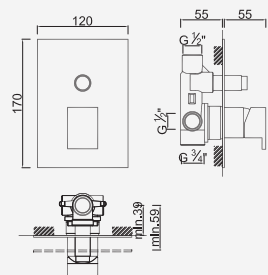

WACED43

Válvula de Embutir com 2 Saídas

Válvula de Empotrar con 2 Salidas
Concealed Shower Valve 2 Ways
Mitigeur Mécanique à Encastrer 2 Fonctions

Cromado . Chrome	WKIARA007	160,15 €
Satingrey	WKIARA007SG	216,20 €
Moonlight Black	WKIARA007MB	216,20 €
Brushed Black	WKIARA007BL	288,27 €
Shine Black	WKIARA007BA	288,27 €
Shine Chocolate	WKIARA007CA	288,27 €
Shine Gold	WKIARA007GL	288,27 €
Shine Copper	WKIARA007DA	288,27 €
Shine Hard Graphite	WKIARA007A0	288,27 €
Brushed Chocolate	WKIARA007CL	288,27 €
Brushed Gold	WKIARA007GN	288,27 €
Brushed Copper	WKIARA007DL	288,27 €
Brushed Hard Graphite	WKIARA007AL	288,27 €
Brushed White Gold	WKIARA007WL	288,27 €
	W-EMB2001	63,16 €