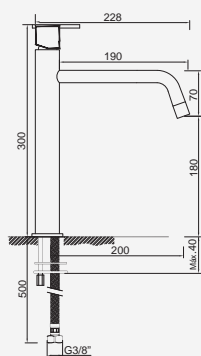

WACE043

Cromado . Chrome	WVITTA001/5	144,24 €	WVITTA001/5.1M	137,58 €
Satingrey	WVITTA001/5SG	194,73 €	WVITTA001/5.1MSG	185,73 €
Moonlight Black	WVITTA001/5MB	194,73 €	WVITTA001/5.1MMB	185,73 €
Brushed Black	WVITTA001/5BL	259,64 €	WVITTA001/5.1MBL	247,64 €
Shine Black	WVITTA001/5BA	259,64 €	WVITTA001/5.1MBA	247,64 €
Shine Chocolate	WVITTA001/5CA	259,64 €	WVITTA001/5.1MCA	247,64 €
Shine Gold	WVITTA001/5GL	259,64 €	WVITTA001/5.1MGL	247,64 €
Shine Copper	WVITTA001/5DA	259,64 €	WVITTA001/5.1MDA	247,64 €
Shine Hard Graphite	WVITTA001/5A0	259,64 €	WVITTA001/5.1MA0	247,64 €
Brushed Chocolate	WVITTA001/5CL	259,64 €	WVITTA001/5.1MCL	247,64 €
Brushed Gold	WVITTA001/5GN	259,64 €	WVITTA001/5.1MGN	247,64 €
Brushed Copper	WVITTA001/5DL	259,64 €	WVITTA001/5.1MDL	247,64 €
Brushed Hard Graphite	WVITTA001/5AL	259,64 €	WVITTA001/5.1MAL	247,64 €
Brushed White Gold	WVITTA001/5WL	259,64 €	WVITTA001/5.1MWL	247,64 €

Cromado . Chrome	WVITTA001/5.2M	137,58 €	WVITTA001/5.3M	137,58 €
Satingrey	WVITTA001/5.2MSG	185,73 €	WVITTA001/5.3MSG	185,73 €
Moonlight Black	WVITTA001/5.2MMB	185,73 €	WVITTA001/5.3MMB	185,73 €
Brushed Black	WVITTA001/5.2MBL	247,64 €	WVITTA001/5.3MBL	247,64 €
Shine Black	WVITTA001/5.2MBA	247,64 €	WVITTA001/5.3MBA	247,64 €
Shine Chocolate	WVITTA001/5.2MCA	247,64 €	WVITTA001/5.3MCA	247,64 €
Shine Gold	WVITTA001/5.2MGL	247,64 €	WVITTA001/5.3MGL	247,64 €
Shine Copper	WVITTA001/5.2MDA	247,64 €	WVITTA001/5.3MDA	247,64 €
Shine Hard Graphite	WVITTA001/5.2MA0	247,64 €	WVITTA001/5.3MA0	247,64 €
Brushed Chocolate	WVITTA001/5.2MCL	247,64 €	WVITTA001/5.3MCL	247,64 €
Brushed Gold	WVITTA001/5.2MGN	247,64 €	WVITTA001/5.3MGN	247,64 €
Brushed Copper	WVITTA001/5.2MDL	247,64 €	WVITTA001/5.3MDL	247,64 €
Brushed Hard Graphite	WVITTA001/5.2MAL	247,64 €	WVITTA001/5.3MAL	247,64 €
Brushed White Gold	WVITTA001/5.2MWL	247,64 €	WVITTA001/5.3MWL	247,64 €