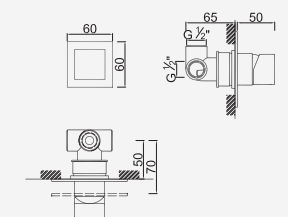

WACE043

Cromado . Chrome	WQUADRA009	96,09 €
Satingrey	WQUADRA009SG	129,73 €
Moonlight Black	WQUADRA009MB	129,73 €
Brushed Black	WQUADRA009BL	172,97 €
Shine Black	WQUADRA009BA	172,97 €
Shine Chocolate	WQUADRA009CA	172,97 €
Shine Gold	WQUADRA009GL	172,97 €
Shine Copper	WQUADRA009DA	172,97 €
Shine Hard Graphite	WQUADRA009A0	172,97 €
Brushed Chocolate	WQUADRA009CL	172,97 €
Brushed Gold	WQUADRA009GN	172,97 €
Brushed Copper	WQUADRA009DL	172,97 €
Brushed Hard Graphite	WQUADRA009AL	172,97 €
Brushed White Gold	WQUADRA009WL	172,97 €

W-EMB1001 47,37 €

Quadra