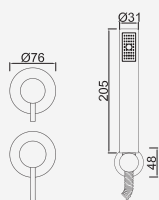

Anticalcário WACE043

Enjoy