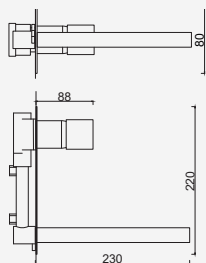

WACE043

Monocomando de Lavatório à Parede

Monomando de Lavabo à la Pared
Concealed Monobasin Mixer
Mitigeur Lavabo Encastré

Cromado . Chrome	WQUADRA007	182,40 €
Satingrey	WQUADRA007SG	246,24 €
Moonlight Black	WQUADRA007MB	246,24 €
Brushed Black	WQUADRA007BL	328,32 €
Shine Black	WQUADRA007BA	328,32 €
Shine Chocolate	WQUADRA007CA	328,32 €
Shine Gold	WQUADRA007GL	328,32 €
Shine Copper	WQUADRA007DA	328,32 €
Shine Hard Graphite	WQUADRA007A0	328,32 €
Brushed Chocolate	WQUADRA007CL	328,32 €
Brushed Gold	WQUADRA007GN	328,32 €
Brushed Copper	WQUADRA007DL	328,32 €
Brushed Hard Graphite	WQUADRA007AL	328,32 €
Brushed White Gold	WQUADRA007WL	328,32 €
	W-EMB1003	73,68 €