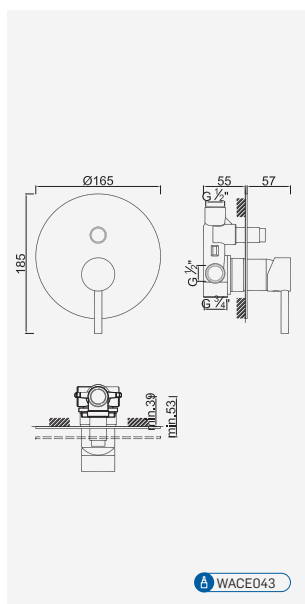

Enjoy

Válvula de Embutir com 1 Saída

Válvula de Empotrar con 1 Salida
 Concealed Shower Valve 1 Way
 Mitigeur Mécanique à Encastrer 1 Fonction

Cromado . Chrome	WENJOY009	80,62 €
Satingrey	WENJOY009SG	108,84 €
Moonlight Black	WENJOY009MB	108,84 €
Brushed Black	WENJOY009BL	145,12 €
Shine Black	WENJOY009BA	145,12 €
Shine Chocolate	WENJOY009CA	145,12 €
Shine Gold	WENJOY009GL	145,12 €
Shine Copper	WENJOY009DA	145,12 €
Shine Hard Graphite	WENJOY009A0	145,12 €
Brushed Chocolate	WENJOY009CL	145,12 €
Brushed Gold	WENJOY009GN	145,12 €
Brushed Copper	WENJOY009DL	145,12 €
Brushed Hard Graphite	WENJOY009AL	145,12 €
Brushed White Gold	WENJOY009WL	145,12 €
	W-EMB1001	47,37 €