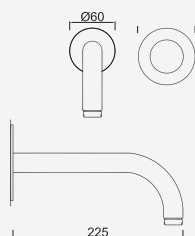

WACE043

Monocomando de Lavatório à Parede

Monomando de Lavabo à la Pared
Concealed Monobasin Mixer
Mitigeur Lavabo Encastré

Cromado . Chrome	WDART009/2	125,72 €
Satingrey	WDART009/2SG	169,72 €
Moonlight Black	WDART009/2MB	169,72 €
Brushed Black	WDART009/2BL	226,29 €
Shine Black	WDART009/2BA	226,29 €
Shine Chocolate	WDART009/2CA	226,29 €
Shine Gold	WDART009/2GL	226,29 €
Shine Copper	WDART009/2DA	226,29 €
Shine Hard Graphite	WDART009/2A0	226,29 €
Brushed Chocolate	WDART009/2CL	226,29 €
Brushed Gold	WDART009/2GN	226,29 €
Brushed Copper	WDART009/2DL	226,29 €
Brushed Hard Graphite	WDART009/2AL	226,29 €
Brushed White Gold	WDART009/2WL	226,29 €

W-EMB1001 47,37 €