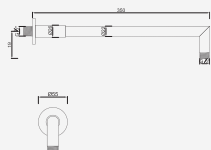

Braço Chuveiro Superior à Parede Redondo

Soporte de Ducha à la Pared Redondo
Wall Round Shower Arm
Bras pour Douche de Tête Ronde, Fixation Mural

Cromado . Chrome	WBRA003	65,73 €
Satingrey	WBRA003SG	88,73 €
Moonlight Black	WBRA003MB	88,73 €
Brushed Black	WBRA003BL	118,31 €
Shine Black	WBRA003BA	118,31 €
Shine Chocolate	WBRA003CA	118,31 €
Shine Gold	WBRA003GL	118,31 €
Shine Copper	WBRA003DA	118,31 €
Shine Hard Graphite	WBRA003A0	118,31 €
Brushed Chocolate	WBRA003CL	118,31 €
Brushed Gold	WBRA003GN	118,31 €
Brushed Copper	WBRA003DL	118,31 €
Brushed Hard Graphite	WBRA003AL	118,31 €
Brushed White Gold	WBRA003WL	118,31 €