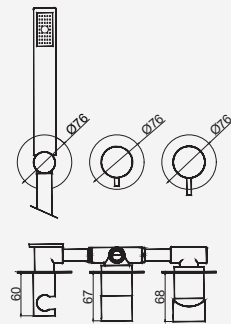

Anticalcário WACED43

Sistema de Duche Embutido 2 Funções

Sistema de Ducha Empotrado con 2 Funcións
Concealed Shower System 2 Ways
Module de Douche 2 Fonctions

Com Chuveiro 200mm ABS

Con ducha 200mm | With shower 200mm | Avec tête de douche 200mm

Cromado . Chrome	WENZO023	322,65 €
W-EMB2005		127,65 €

Com Chuveiro 250mm INOX

Con ducha 250mm | With shower 250mm | Avec tête de douche 250mm

Cromado . Chrome	WENZO023/1	360,04 €
Satingrey	WENZO023/1SG	486,05 €
Moonlight Black	WENZO023/1MB	486,05 €
Brushed Black	WENZO023/1BL	648,07 €
Shine Black	WENZO023/1BA	648,07 €
Shine Chocolate	WENZO023/1CA	648,07 €
Shine Gold	WENZO023/1GL	648,07 €
Shine Copper	WENZO023/1DA	648,07 €
Shine Hard Graphite	WENZO023/1AO	648,07 €
Brushed Chocolate	WENZO023/1CL	648,07 €
Brushed Gold	WENZO023/1GN	648,07 €
Brushed Copper	WENZO023/1DL	648,07 €
Brushed Hard Graphite	WENZO023/1AL	648,07 €
Brushed White Gold	WENZO023/1WL	648,07 €
W-EMB2005		127,65 €

Sistema de Duche Embutido 2 Funções

Sistema de Ducha Empotrado con 2 Funcións
Concealed Shower System 2 Ways
Module de Douche 2 Fonctions

Com Chuveiro 200mm ABS

Con ducha 200mm | With shower 200mm | Avec tête de douche 200mm

Cromado . Chrome	WENZO023.1	322,65 €
W-EMB2005		127,65 €

Com Chuveiro 250mm INOX

Con ducha 250mm | With shower 250mm | Avec tête de douche 250mm

Cromado . Chrome	WENZO023/1.1	360,04 €
Satingrey	WENZO023/1.1SG	486,05 €
Moonlight Black	WENZO023/1.1MB	486,05 €
Brushed Black	WENZO023/1.1BL	648,07 €
Shine Black	WENZO023/1.1BA	648,07 €
Shine Chocolate	WENZO023/1.1CA	648,07 €
Shine Gold	WENZO023/1.1GL	648,07 €
Shine Copper	WENZO023/1.1DA	648,07 €
Shine Hard Graphite	WENZO023/1.1AO	648,07 €
Brushed Chocolate	WENZO023/1.1CL	648,07 €
Brushed Gold	WENZO023/1.1GN	648,07 €
Brushed Copper	WENZO023/1.1DL	648,07 €
Brushed Hard Graphite	WENZO023/1.1AL	648,07 €
Brushed White Gold	WENZO023/1.1WL	648,07 €
W-EMB2005		127,65 €

Anticalcário WACED43