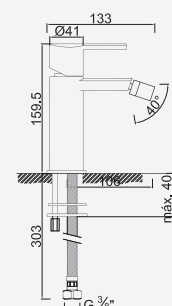

WACE159

Monocomando de Bidé

Monomando de Bidet
Monobidet Mixer
Mitigeur Bidet

Cromado . Chrome	WECOPERLA002GO	81,30 €
Satingrey	WECOPERLA002GOSG	109,75 €
Moonlight Black	WECOPERLA002GOMB	109,75 €
Brushed Black	WECOPERLA002GOBL	146,34 €
Shine Black	WECOPERLA002GOBA	146,34 €
Shine Chocolate	WECOPERLA002GOCA	146,34 €
Shine Gold	WECOPERLA002GOGL	146,34 €
Shine Copper	WECOPERLA002GODA	146,34 €
Shine Hard Graphite	WECOPERLA002GOA0	146,34 €
Brushed Chocolate	WECOPERLA002GOCL	146,34 €
Brushed Gold	WECOPERLA002GOGN	146,34 €
Brushed Copper	WECOPERLA002GODL	146,34 €
Brushed Hard Graphite	WECOPERLA002GOAL	146,34 €
Brushed White Gold	WECOPERLA002GOWL	146,34 €