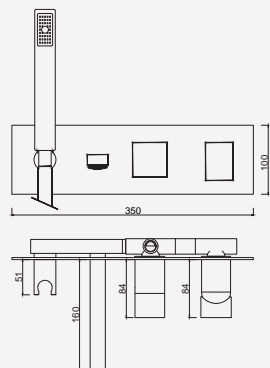

WACE043

Válvula de Embutir com 3 Saídas e Chuveiro de Mão

Válvula de Empotrar con 3 Salidas y Ducha de Mano
Concealed Shower Valve 3 Ways and Hand Shower
Mitigeur Mécanique à Encastrer 3 Fonctions et Douchette de Main

Cromado . Chrome	WUG0011	414,05 €
Satingrey	WUG0011SG	558,97 €
Moonlight Black	WUG0011MB	558,97 €
Brushed Black	WUG0011BL	745,29 €
Shine Black	WUG0011BA	745,29 €
Shine Chocolate	WUG0011CA	745,29 €
Shine Gold	WUG0011GL	745,29 €
Shine Copper	WUG0011DA	745,29 €
Shine Hard Graphite	WUG0011AO	745,29 €
Brushed Chocolate	WUG0011CL	745,29 €
Brushed Gold	WUG0011GN	745,29 €
Brushed Copper	WUG0011DL	745,29 €
Brushed Hard Graphite	WUG0011AL	745,29 €
Brushed White Gold	WUG0011WL	745,29 €

W-EMB3003 229,16 €