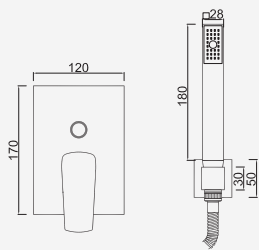

 Cromado . Chrome	WNERO008.1	183,12 €
W-EMB1001		47,37 €

Com Chuveiro 250mm INOX

Con ducha 250mm | With shower 250mm | Avec tête de douche 250mm

 Cromado . Chrome	WNERO008/1.1	231,86 €
Satingrey	WNERO008/1.1SG	313,01 €
Moonlight Black	WNERO008/1.1MB	313,01 €
Brushed Black	WNERO008/1.1BL	417,35 €
Shine Black	WNERO008/1.1BA	417,35 €
Shine Chocolate	WNERO008/1.1CA	417,35 €
Shine Gold	WNERO008/1.1GL	417,35 €
Shine Copper	WNERO008/1.1DA	417,35 €
Shine Hard Graphite	WNERO008/1.1A0	417,35 €
Brushed Chocolate	WNERO008/1.1CL	417,35 €
Brushed Gold	WNERO008/1.1GN	417,35 €
Brushed Copper	WNERO008/1.1DL	417,35 €
Brushed Hard Graphite	WNERO008/1.1AL	417,35 €
Brushed White Gold	WNERO008/1.1WL	417,35 €
W-EMB1001		47,37 €