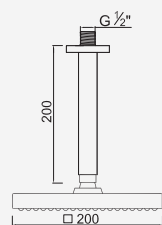

 Cromado . Chrome	WUG0018	497,25 €
W-EMB3003		229,16 €

Com Chuveiro 250mm INOX

Con ducha 250mm | With shower 250mm | Avec tête de douche 250mm

 Cromado . Chrome	WUG0018/1	545,97 €
Satingrey	WUG0018/1SG	737,06 €
Moonlight Black	WUG0018/1MB	737,06 €
Brushed Black	WUG0018/1BL	982,75 €
Shine Black	WUG0018/1BA	982,75 €
Shine Chocolate	WUG0018/1CA	982,75 €
Shine Gold	WUG0018/1GL	982,75 €
Shine Copper	WUG0018/1DA	982,75 €
Shine Hard Graphite	WUG0018/1A0	982,75 €
Brushed Chocolate	WUG0018/1CL	982,75 €
Brushed Gold	WUG0018/1GN	982,75 €
Brushed Copper	WUG0018/1DL	982,75 €
Brushed Hard Graphite	WUG0018/1AL	982,75 €
Brushed White Gold	WUG0018/1WL	982,75 €
W-EMB3003		229,16 €