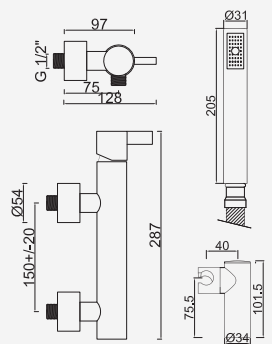

WACE043

Monocomando de Base de Chuveiro

Monomando de Ducha
Wall Mounted Shower Mixer
Mitigeur Douche

Cromado . Chrome	WALLEGRA004	191,30 €
Satingrey	WALLEGRA004SG	258,26 €
Moonlight Black	WALLEGRA004MB	258,26 €
Brushed Black	WALLEGRA004BL	344,35 €
Shine Black	WALLEGRA004BA	344,35 €
Shine Chocolate	WALLEGRA004CA	344,35 €
Shine Gold	WALLEGRA004GL	344,35 €
Shine Copper	WALLEGRA004DA	344,35 €
Shine Hard Graphite	WALLEGRA004A0	344,35 €
Brushed Chocolate	WALLEGRA004CL	344,35 €
Brushed Gold	WALLEGRA004GN	344,35 €
Brushed Copper	WALLEGRA004DL	344,35 €
Brushed Hard Graphite	WALLEGRA004AL	344,35 €
Brushed White Gold	WALLEGRA004WL	344,35 €