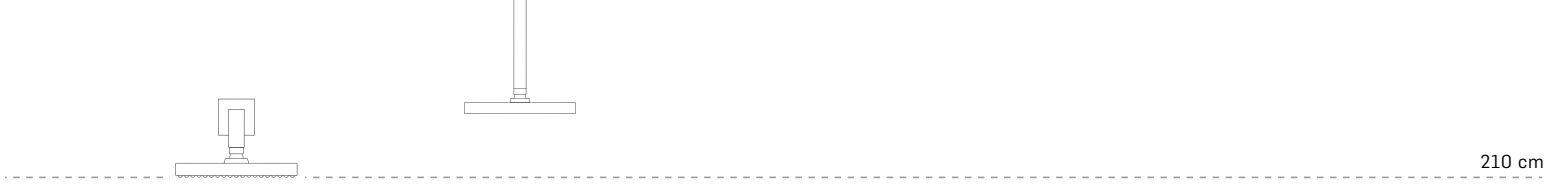

Piscina

Informações

Información
Informations
Information

INFO

Instalação recomendada

Instalación recomendada
Installation recommandée
Recommended Installation

240 cm

INFO