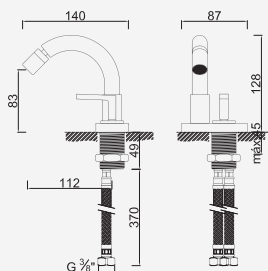

WACE040

Monocomando de Bidé

Monomando de Bidet
Monobidet Mixer
Mitigeur Bidet

Cromado . Chrome	WECOENJOY002/1.1	163,38 €
Satingrey	WECOENJOY002/1.1SG	220,57 €
Moonlight Black	WECOENJOY002/1.1MB	220,57 €
Brushed Black	WECOENJOY002/1.1BL	294,09 €
Shine Black	WECOENJOY002/1.1BA	294,09 €
Shine Chocolate	WECOENJOY002/1.1CA	294,09 €
Shine Gold	WECOENJOY002/1.1GL	294,09 €
Shine Copper	WECOENJOY002/1.1DA	294,09 €
Shine Hard Graphite	WECOENJOY002/1.1A0	294,09 €
Brushed Chocolate	WECOENJOY002/1.1CL	294,09 €
Brushed Gold	WECOENJOY002/1.1GN	294,09 €
Brushed Copper	WECOENJOY002/1.1DL	294,09 €
Brushed Hard Graphite	WECOENJOY002/1.1AL	294,09 €
Brushed White Gold	WECOENJOY002/1.1WL	294,09 €