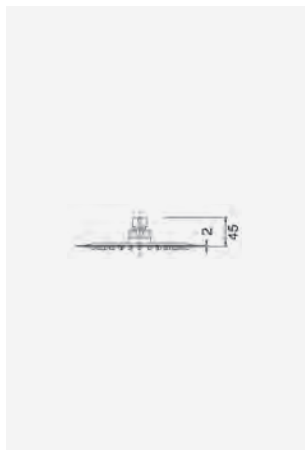

CHUVEIROS

Chuveiro Superior Quadrado Inox

Ducha de Techo Cuadrado en Inox
Inox Square Shower Head
Pomme de Douche Carré en Inox

—□ 200—	Moonlight Black	WCHUV003/1MB	76,29 €
—□ 250—	Moonlight Black	WCHUV032/1MB	111,08 €
—□ 300—	Moonlight Black	WCHUV004/1MB	155,97 €