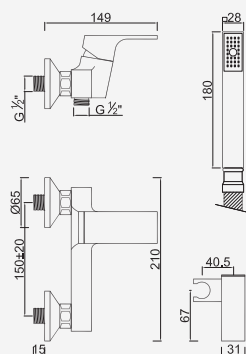

WACE144

Monocomando de Base de Chuveiro

Monomando de Ducha
Wall Mounted Shower Mixer
Mitigeur Douche

Cromado . Chrome	WKIARA004	140,31 €
Satingrey	WKIARA004SG	189,42 €
Moonlight Black	WKIARA004MB	189,42 €
Brushed Black	WKIARA004BL	252,56 €
Shine Black	WKIARA004BA	252,56 €
Shine Chocolate	WKIARA004CA	252,56 €
Shine Gold	WKIARA004GL	252,56 €
Shine Copper	WKIARA004DA	252,56 €
Shine Hard Graphite	WKIARA004AO	252,56 €
Brushed Chocolate	WKIARA004CL	252,56 €
Brushed Gold	WKIARA004GN	252,56 €
Brushed Copper	WKIARA004DL	252,56 €
Brushed Hard Graphite	WKIARA004AL	252,56 €
Brushed White Gold	WKIARA004WL	252,56 €

Ecoeficiência

ecoeficiencia . eco-efficiency . éco-efficacité

Cromado . Chrome	WKIARA004AQ	147,69 €