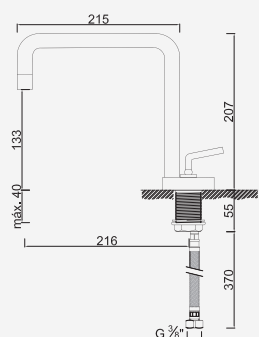

WACE040

Monocomando de Lavatório

Monomando de Lavabo
Monobasin Mixer
Mitigeur Lavabo

Cromado . Chrome	WECOENJOY001	157,55 €
Satingrey	WECOENJOY001SG	212,69 €
Moonlight Black	WECOENJOY001MB	212,69 €
Brushed Black	WECOENJOY001BL	283,59 €
Shine Black	WECOENJOY001BA	283,59 €
Shine Chocolate	WECOENJOY001CA	283,59 €
Shine Gold	WECOENJOY001GL	283,59 €
Shine Copper	WECOENJOY001DA	283,59 €
Shine Hard Graphite	WECOENJOY001A0	283,59 €
Brushed Chocolate	WECOENJOY001CL	283,59 €
Brushed Gold	WECOENJOY001GN	283,59 €
Brushed Copper	WECOENJOY001DL	283,59 €
Brushed Hard Graphite	WECOENJOY001AL	283,59 €
Brushed White Gold	WECOENJOY001WL	283,59 €