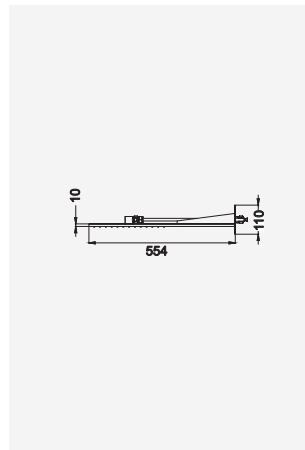

Chuveiro de Parede

Ducha à la Pared
Wall Shower Head
Pomme de Douche Mural

Cromado . Chrome WCHUV026 1 128,35 €