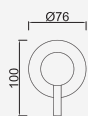

Anticalcário WACE043

Sistema de Duche Embutido 1 Função

Sistema de Ducha Empotrado con 1 Función
Concealed Shower System 1 Way
Module de Douche 1 Fonction

Com Chuveiro 200mm ABS

Con ducha 200mm | With shower 200mm | Avec tête de douche 200mm

Cromado . Chrome	WENJOY017.1	155,38 €
W-EMB1001		47,37 €

Com Chuveiro 250mm INOX

Con ducha 250mm | With shower 250mm | Avec tête de douche 250mm

Cromado . Chrome	WENJOY017/1.1	192,76 €
Satingrey	WENJOY017/1.1SG	260,23 €
Moonlight Black	WENJOY017/1.1MB	260,23 €
Brushed Black	WENJOY017/1.1BL	346,98 €
Shine Black	WENJOY017/1.1BA	346,98 €
Shine Chocolate	WENJOY017/1.1CA	346,98 €
Shine Gold	WENJOY017/1.1GL	346,98 €
Shine Copper	WENJOY017/1.1DA	346,98 €
Shine Hard Graphite	WENJOY017/1.1A0	346,98 €
Brushed Chocolate	WENJOY017/1.1CL	346,98 €
Brushed Gold	WENJOY017/1.1GN	346,98 €
Brushed Copper	WENJOY017/1.1DL	346,98 €
Brushed Hard Graphite	WENJOY017/1.1AL	346,98 €
Brushed White Gold	WENJOY017/1.1WL	346,98 €
W-EMB1001		47,37 €

Anticalcário WACE043

Sistema de Duche Embutido 2 Funções

Sistema de Ducha Empotrado con 2 Funcións
Concealed Shower System 2 Ways
Module de Douche 2 Fonctions

Com Chuveiro 200mm ABS

Con ducha 200mm | With shower 200mm | Avec tête de douche 200mm

Cromado . Chrome	WENJOY018	243,93 €
W-EMB2001		63,16 €

Com Chuveiro 250mm INOX

Con ducha 250mm | With shower 250mm | Avec tête de douche 250mm

Cromado . Chrome	WENJOY018/1	281,32 €
Satingrey	WENJOY018/1SG	379,78 €
Moonlight Black	WENJOY018/1MB	379,78 €
Brushed Black	WENJOY018/1BL	506,37 €
Shine Black	WENJOY018/1BA	506,37 €
Shine Chocolate	WENJOY018/1CA	506,37 €
Shine Gold	WENJOY018/1GL	506,37 €
Shine Copper	WENJOY018/1DA	506,37 €
Shine Hard Graphite	WENJOY018/1A0	506,37 €
Brushed Chocolate	WENJOY018/1CL	506,37 €
Brushed Gold	WENJOY018/1GN	506,37 €
Brushed Copper	WENJOY018/1DL	506,37 €
Brushed Hard Graphite	WENJOY018/1AL	506,37 €
Brushed White Gold	WENJOY018/1WL	506,37 €
W-EMB2001		63,16 €

Anticalcário WACE043