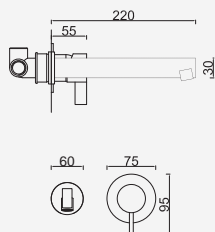

WACE043

Monocomando de Lavatório à Parede

Monomando de Lavabo à la Pared
Concealed Monobasin Mixer
Mitigeur Lavabo Encastré

Cromado . Chrome	WALLEGRA005/1	156,90 €
Satingrey	WALLEGRA005/1SG	211,81 €
Moonlight Black	WALLEGRA005/1MB	211,81 €
Brushed Black	WALLEGRA005/1BL	282,41 €
Shine Black	WALLEGRA005/1BA	282,41 €
Shine Chocolate	WALLEGRA005/1CA	282,41 €
Shine Gold	WALLEGRA005/1GL	282,41 €
Shine Copper	WALLEGRA005/1DA	282,41 €
Shine Hard Graphite	WALLEGRA005/1A0	282,41 €
Brushed Chocolate	WALLEGRA005/1CL	282,41 €
Brushed Gold	WALLEGRA005/1GN	282,41 €
Brushed Copper	WALLEGRA005/1DL	282,41 €
Brushed Hard Graphite	WALLEGRA005/1AL	282,41 €
Brushed White Gold	WALLEGRA005/1WL	282,41 €

W-EMB1001 47,37 €