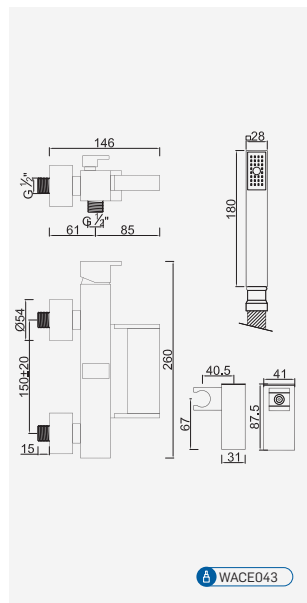

Monocomando de Banheira

Monomando de Baño/Ducha
Wall Mounted Bath/ Shower Mixer
Mitigeur Bain Douche

Cromado . Chrome	WLORENA003	309,09 €
Satingrey	WLORENA003SG	417,28 €
Moonlight Black	WLORENA003MB	417,28 €
Brushed Black	WLORENA003BL	556,37 €
Shine Black	WLORENA003BA	556,37 €
Shine Chocolate	WLORENA003CA	556,37 €
Shine Gold	WLORENA003GL	556,37 €
Shine Copper	WLORENA003DA	556,37 €
Shine Hard Graphite	WLORENA003A0	556,37 €
Brushed Chocolate	WLORENA003CL	556,37 €
Brushed Gold	WLORENA003GN	556,37 €
Brushed Copper	WLORENA003DL	556,37 €
Brushed Hard Graphite	WLORENA003AL	556,37 €
Brushed White Gold	WLORENA003WL	556,37 €