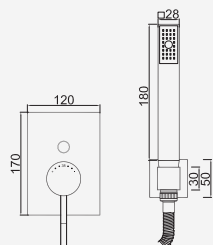

QUADRA

38° Anticalcário WACE050

Sistema de Duche Embutido Termostático 2 Funções

Sistema de Ducha Empotrado Termostático con 2 Funcións
Thermostatic Concealed Shower System 2 Ways
Module de Douche Thermostatique 2 Fonctions

Com Chuveiro 200mm ABS

Con ducha 200mm | With shower 200mm | Avec tête de douche 200mm

Cromado . Chrome WQUADRA017 473,31 €

W-EMB2003 210,21 €

Com Chuveiro 250mm INOX

Con ducha 250mm | With shower 250mm | Avec tête de douche 250mm

Cromado . Chrome	WQUADRA017/1	522,05 €
Satingrey	WQUADRA017/1SG	704,76 €
Moonlight Black	WQUADRA017/1MB	704,76 €
Brushed Black	WQUADRA017/1BL	939,68 €
Shine Black	WQUADRA017/1BA	939,68 €
Shine Chocolate	WQUADRA017/1CA	939,68 €
Shine Gold	WQUADRA017/1GL	939,68 €
Shine Copper	WQUADRA017/1DA	939,68 €
Shine Hard Graphite	WQUADRA017/1A0	939,68 €
Brushed Chocolate	WQUADRA017/1CL	939,68 €
Brushed Gold	WQUADRA017/1GN	939,68 €
Brushed Copper	WQUADRA017/1DL	939,68 €
Brushed Hard Graphite	WQUADRA017/1AL	939,68 €
Brushed White Gold	WQUADRA017/1WL	939,68 €

W-EMB2003 210,21 €

Sistema de Duche Embutido Termostático 2 Funções

Sistema de Ducha Empotrado Termostático con 2 Funcións
Thermostatic Concealed Shower System 2 Ways
Module de Douche Thermostatique 2 Fonctions

Com Chuveiro 200mm ABS

Con ducha 200mm | With shower 200mm | Avec tête de douche 200mm

Cromado . Chrome WQUADRA017.1 473,31 €

W-EMB2003 210,21 €

Com Chuveiro 250mm INOX

Con ducha 250mm | With shower 250mm | Avec tête de douche 250mm

Cromado . Chrome	WQUADRA017/1.1	522,05 €
Satingrey	WQUADRA017/1.1SG	704,76 €
Moonlight Black	WQUADRA017/1.1MB	704,76 €
Brushed Black	WQUADRA017/1.1BL	939,68 €
Shine Black	WQUADRA017/1.1BA	939,68 €
Shine Chocolate	WQUADRA017/1.1CA	939,68 €
Shine Gold	WQUADRA017/1.1GL	939,68 €
Shine Copper	WQUADRA017/1.1DA	939,68 €
Shine Hard Graphite	WQUADRA017/1.1A0	939,68 €
Brushed Chocolate	WQUADRA017/1.1CL	939,68 €
Brushed Gold	WQUADRA017/1.1GN	939,68 €
Brushed Copper	WQUADRA017/1.1DL	939,68 €
Brushed Hard Graphite	WQUADRA017/1.1AL	939,68 €
Brushed White Gold	WQUADRA017/1.1WL	939,68 €

W-EMB2003 210,21 €