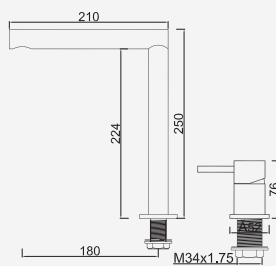

WACE043

Monocomando de Lavatório de 2 Furos

Monomando de Lavabo de 2 Agujeros
Monobasin Mixer and Sink Spout - 2 Holes
Mitigeur Lavabo de 2 Trou

Cromado . Chrome	WCA2011	194,12 €
Satingrey	WCA2011SG	262,06 €
Moonlight Black	WCA2011MB	262,06 €
Brushed Black	WCA2011BL	349,41 €
Shine Black	WCA2011BA	349,41 €
Shine Chocolate	WCA2011CA	349,41 €
Shine Gold	WCA2011GL	349,41 €
Shine Copper	WCA2011DA	349,41 €
Shine Hard Graphite	WCA2011A0	349,41 €
Brushed Chocolate	WCA2011CL	349,41 €
Brushed Gold	WCA2011GN	349,41 €
Brushed Copper	WCA2011DL	349,41 €
Brushed Hard Graphite	WCA2011AL	349,41 €
Brushed White Gold	WCA2011WL	349,41 €

Monocomando de Lavatório à Parede

Monomando de Lavabo à la Pared
Concealed Monobasin Mixer
Mitigeur Lavabo Encastré