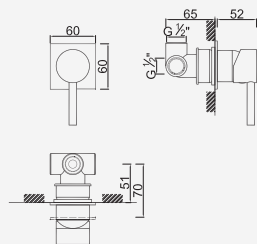

W-EMB1001 47,37 €

Quadra

WACE043

Válvula de Embutir com 1 Saída

Válvula de Empotrar con 1 Salida
 Concealed Shower Valve 1 Way
 Mitigeur Mécanique à Encastrer 1 Fonction

Cromado . Chrome	WQUADRA009/1	80,62 €
Satingrey	WQUADRA009/1SG	108,84 €
Moonlight Black	WQUADRA009/1MB	108,84 €
Brushed Black	WQUADRA009/1BL	145,12 €
Shine Black	WQUADRA009/1BA	145,12 €
Shine Chocolate	WQUADRA009/1CA	145,12 €
Shine Gold	WQUADRA009/1GL	145,12 €
Shine Copper	WQUADRA009/1DA	145,12 €
Shine Hard Graphite	WQUADRA009/1A0	145,12 €
Brushed Chocolate	WQUADRA009/1CL	145,12 €
Brushed Gold	WQUADRA009/1GN	145,12 €
Brushed Copper	WQUADRA009/1DL	145,12 €
Brushed Hard Graphite	WQUADRA009/1AL	145,12 €
Brushed White Gold	WQUADRA009/1WL	145,12 €
W-EMB1001		47,37 €