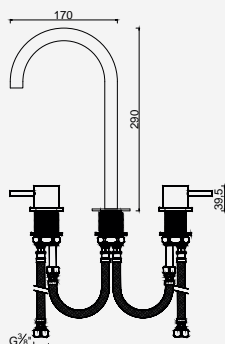

WACE066

Misturadora de Lavatório 3 Furos

Mezcladora 3 Agujeros
Washbasin Tap 3 Holes
Melangeur Lavabo 3 Trou

Cromado . Chrome	WENJOY001/6.1	199,94 €
Satingrey	WENJOY001/6.1SG	269,91 €
Moonlight Black	WENJOY001/6.1MB	269,91 €
Brushed Black	WENJOY001/6.1BL	359,89 €
Shine Black	WENJOY001/6.1BA	359,89 €
Shine Chocolate	WENJOY001/6.1CA	359,89 €
Shine Gold	WENJOY001/6.1GL	359,89 €
Shine Copper	WENJOY001/6.1DA	359,89 €
Shine Hard Graphite	WENJOY001/6.1A0	359,89 €
Brushed Chocolate	WENJOY001/6.1CL	359,89 €
Brushed Gold	WENJOY001/6.1GN	359,89 €
Brushed Copper	WENJOY001/6.1DL	359,89 €
Brushed Hard Graphite	WENJOY001/6.1AL	359,89 €
Brushed White Gold	WENJOY001/6.1WL	359,89 €