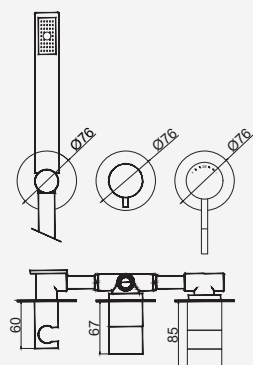

Sistema de Duche Embutido Termostático 2 Funções

Sistema de Ducha Empotrado con 2 Funcións
Concealed Shower System 2 Ways
Module de Douche 2 Fonctions

Com Chuveiro 200mm ABS

Con ducha 200mm | With shower 200mm | Avec tête de douche 200mm

Cromado . Chrome	WDART026	494,86 €
W-EMB2006		273,25 €

Com Chuveiro 250mm INOX

Con ducha 250mm | With shower 250mm | Avec tête de douche 250mm

Cromado . Chrome	WDART026/1	532,25 €
Satingrey	WDART026/1SG	718,54 €
Moonlight Black	WDART026/1MB	718,54 €
Brushed Black	WDART026/1BL	958,05 €
Shine Black	WDART026/1BA	958,05 €
Shine Chocolate	WDART026/1CA	958,05 €
Shine Gold	WDART026/1GL	958,05 €
Shine Copper	WDART026/1DA	958,05 €
Shine Hard Graphite	WDART026/1A0	958,05 €
Brushed Chocolate	WDART026/1CL	958,05 €
Brushed Gold	WDART026/1GN	958,05 €
Brushed Copper	WDART026/1DL	958,05 €
Brushed Hard Graphite	WDART026/1AL	958,05 €
Brushed White Gold	WDART026/1WL	958,05 €
W-EMB2006		273,25 €

38° Anticalcário WACE050

Sistema de Duche Embutido Termostático 2 Funções

Sistema de Ducha Empotrado con 2 Funcións
Concealed Shower System 2 Ways
Module de Douche 2 Fonctions

Com Chuveiro 200mm ABS

Con ducha 200mm | With shower 200mm | Avec tête de douche 200mm

Cromado . Chrome	WDART026.1	494,86 €
W-EMB2006		273,25 €

Com Chuveiro 250mm INOX

Con ducha 250mm | With shower 250mm | Avec tête de douche 250mm

Cromado . Chrome	WDART026/1.1	532,25 €
Satingrey	WDART026/1.1SG	718,54 €
Moonlight Black	WDART026/1.1MB	718,54 €
Brushed Black	WDART026/1.1BL	958,05 €
Shine Black	WDART026/1.1BA	958,05 €
Shine Chocolate	WDART026/1.1CA	958,05 €
Shine Gold	WDART026/1.1GL	958,05 €
Shine Copper	WDART026/1.1DA	958,05 €
Shine Hard Graphite	WDART026/1.1A0	958,05 €
Brushed Chocolate	WDART026/1.1CL	958,05 €
Brushed Gold	WDART026/1.1GN	958,05 €
Brushed Copper	WDART026/1.1DL	958,05 €
Brushed Hard Graphite	WDART026/1.1AL	958,05 €
Brushed White Gold	WDART026/1.1WL	958,05 €
W-EMB2006		273,25 €