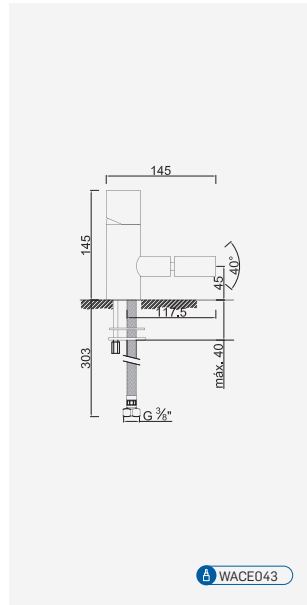

Monocomando de Bidé

Monomando de Bidet
Monobidet Mixer
Mitigeur Bidet

Cromado . Chrome	WECOCA1002	102,49 €
Satingrey	WECOCA1002SG	138,35 €
Moonlight Black	WECOCA1002MB	138,35 €
Brushed Black	WECOCA1002BL	184,47 €
Shine Black	WECOCA1002BA	184,47 €
Shine Chocolate	WECOCA1002CA	184,47 €
Shine Gold	WECOCA1002GL	184,47 €
Shine Copper	WECOCA1002DA	184,47 €
Shine Hard Graphite	WECOCA1002A0	184,47 €
Brushed Chocolate	WECOCA1002CL	184,47 €
Brushed Gold	WECOCA1002GN	184,47 €
Brushed Copper	WECOCA1002DL	184,47 €
Brushed Hard Graphite	WECOCA1002AL	184,47 €
Brushed White Gold	WECOCA1002WL	184,47 €