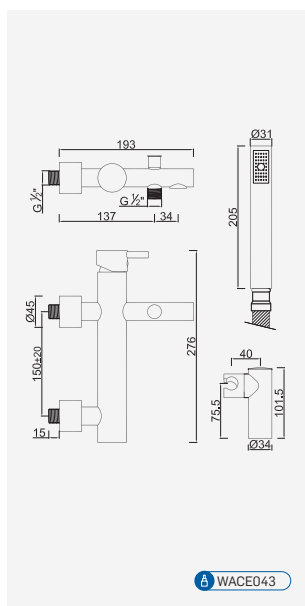

WACED43

Monocomando de Banheira

Monomando de Baño/Ducha
Wall Mounted Bath/ Shower Mixer
Mitigeur Bain Douche

Cromado . Chrome	WGRES003	201,01 €
Satingrey	WGRES003SG	271,36 €
Moonlight Black	WGRES003MB	271,36 €
Brushed Black	WGRES003BL	361,81 €
Shine Black	WGRES003BA	361,81 €
Shine Chocolate	WGRES003CA	361,81 €
Shine Gold	WGRES003GL	361,81 €
Shine Copper	WGRES003DA	361,81 €
Shine Hard Graphite	WGRES003A0	361,81 €
Brushed Chocolate	WGRES003CL	361,81 €
Brushed Gold	WGRES003GN	361,81 €
Brushed Copper	WGRES003DL	361,81 €
Brushed Hard Graphite	WGRES003AL	361,81 €
Brushed White Gold	WGRES003WL	361,81 €