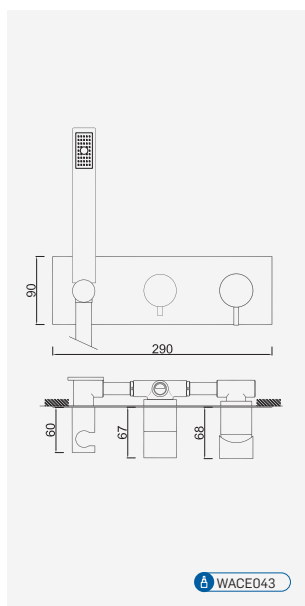

Válvula de Embutir com 2 Saídas e Chuveiro de Mão

Válvula de Empotrar con 2 Salidas y Ducha de Mano
Concealed Shower Valve 2 Ways and Hand Shower
Mitigeur Mécanique à Encastrer 2 Fonctions et Douchette de Main

Cromado . Chrome	WENJOY010/2	264,43 €
Satingrey	WENJOY010/2SG	356,98 €
Moonlight Black	WENJOY010/2MB	356,98 €
Brushed Black	WENJOY010/2BL	475,98 €
Shine Black	WENJOY010/2BA	475,98 €
Shine Chocolate	WENJOY010/2CA	475,98 €
Shine Gold	WENJOY010/2GL	475,98 €
Shine Copper	WENJOY010/2DA	475,98 €
Shine Hard Graphite	WENJOY010/2A0	475,98 €
Brushed Chocolate	WENJOY010/2CA	475,98 €
Brushed Gold	WENJOY010/2GL	475,98 €
Brushed Copper	WENJOY010/2DA	475,98 €
Brushed Hard Graphite	WENJOY010/2AL	475,98 €
Brushed White Gold	WENJOY010/2WL	475,98 €
	W-EMB2005	127,65 €