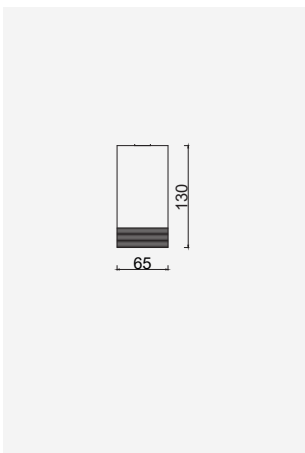

Chuveiro Superior Orientável

Ducha Orientable
Head Shower
Pomme de Douche Orientable

Cromado . Chrome	WCHUV033	161,39 €
Satingrey	WCHUV033SG	217,88 €
Moonlight Black	WCHUV033MB	217,88 €
Brushed Black	WCHUV033BL	290,50 €
Shine Black	WCHUV033BA	290,50 €
Shine Chocolate	WCHUV033CA	290,50 €
Shine Gold	WCHUV033GL	290,50 €
Shine Copper	WCHUV033DA	290,50 €
Shine Hard Graphite	WCHUV033A0	290,50 €
Brushed Chocolate	WCHUV033CL	290,50 €
Brushed Gold	WCHUV033GN	290,50 €
Brushed Copper	WCHUV033DL	290,50 €
Brushed Hard Graphite	WCHUV033AL	290,50 €
Brushed White Gold	WCHUV033WL	290,50 €