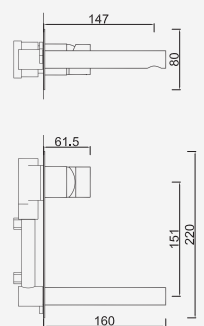

WACE043

Cromado . Chrome	WPERLA005	145,60 €
Satingrey	WPERLA005SG	196,56 €
Moonlight Black	WPERLA005MB	196,56 €
Brushed Black	WPERLA005BL	262,08 €
Shine Black	WPERLA005BA	262,08 €
Shine Chocolate	WPERLA005CA	262,08 €
Shine Gold	WPERLA005GL	262,08 €
Shine Copper	WPERLA005DA	262,08 €
Shine Hard Graphite	WPERLA005A0	262,08 €
Brushed Chocolate	WPERLA005CL	262,08 €
Brushed Gold	WPERLA005GN	262,08 €
Brushed Copper	WPERLA005DL	262,08 €
Brushed Hard Graphite	WPERLA005AL	262,08 €
Brushed White Gold	WPERLA005WL	262,08 €

W-EMB1003	73,68 €

Monocomando de Lavatório à Pared

Monomando de Lavabo à la Pared
Concealed Monobasin Mixer
Mitigeur Lavabo Encastré