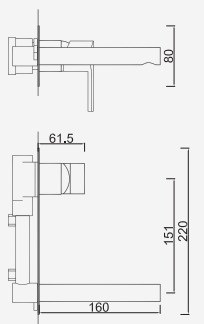

WACE043

Cromado . Chrome	WPERLA005GO	145,60 €
Satingrey	WPERLA005GOSG	196,56 €
Moonlight Black	WPERLA005GOMB	196,56 €
Brushed Black	WPERLA005GOBL	262,08 €
Shine Black	WPERLA005GOBA	262,08 €
Shine Chocolate	WPERLA005GOCA	262,08 €
Shine Gold	WPERLA005GOG	262,08 €
Shine Copper	WPERLA005GODA	262,08 €
Shine Hard Graphite	WPERLA005GOA0	262,08 €
Brushed Chocolate	WPERLA005GOCL	262,08 €
Brushed Gold	WPERLA005GOGN	262,08 €
Brushed Copper	WPERLA005GODL	262,08 €
Brushed Hard Graphite	WPERLA005GOAL	262,08 €
Brushed White Gold	WPERLA005GOWL	262,08 €

W-EMB1003	73,68 €