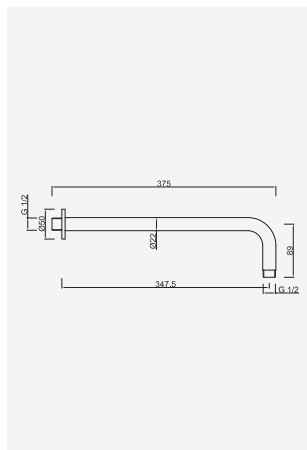

Braço Chuveiro Superior à Parede Redondo com Curva

Soporte de Ducha à la Pared Redondo
Wall Round Shower Arm
Bras pour Douche de Tête Ronde, Fixation Mural

Cromado . Chrome	WBRA005	56,95 €
Satingrey	WBRA005SG	76,88 €
Moonlight Black	WBRA005MB	76,88 €
Brushed Black	WBRA005BL	102,51 €
Shine Black	WBRA005BA	102,51 €
Shine Chocolate	WBRA005CA	102,51 €
Shine Gold	WBRA005GL	102,51 €
Shine Copper	WBRA005DA	102,51 €
Shine Hard Graphite	WBRA005A0	102,51 €
Brushed Chocolate	WBRA005CL	102,51 €
Brushed Gold	WBRA005GN	102,51 €
Brushed Copper	WBRA005DL	102,51 €
Brushed Hard Graphite	WBRA005AL	102,51 €
Brushed White Gold	WBRA005WL	102,51 €