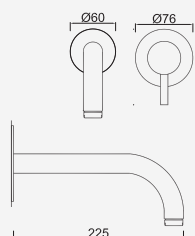

WACE043

Monocomando de Lavatório à Parede

Monomando de Lavabo à la Pared
Concealed Monobasin Mixer
Mitigeur Lavabo Encastré

Cromado . Chrome	WDART009/2GO	125,72 €
Satingrey	WDART009/2GOSG	169,72 €
Moonlight Black	WDART009/2GOMB	169,72 €
Brushed Black	WDART009/2GOBL	226,29 €
Shine Black	WDART009/2GOBA	226,29 €
Shine Chocolate	WDART009/2GOCA	226,29 €
Shine Gold	WDART009/2GOGL	226,29 €
Shine Copper	WDART009/2GODA	226,29 €
Shine Hard Graphite	WDART009/2GOA0	226,29 €
Brushed Chocolate	WDART009/2GOCL	226,29 €
Brushed Gold	WDART009/2GOGN	226,29 €
Brushed Copper	WDART009/2GODL	226,29 €
Brushed Hard Graphite	WDART009/2GOAL	226,29 €
Brushed White Gold	WDART009/2GOWL	226,29 €

W-EMB1001 47,37 €