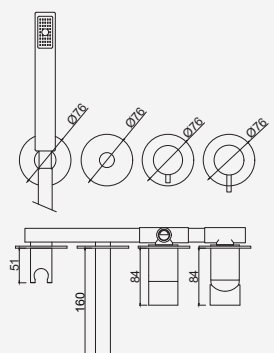

WACE043

Válvula de Embutir com 3 Saídas e Chuveiro de Mão

Válvula de Empotrar con 3 Salidas y Ducha de Mano
Concealed Shower Valve 3 Ways and Hand Shower
Mitigeur Mécanique à Encastrer 3 Fonctions et Douchette de Main

Cromado . Chrome	WENJOY010/5	393,59 €
Satingrey	WENJOY010/5SG	531,35 €
Moonlight Black	WENJOY010/5MB	531,35 €
Brushed Black	WENJOY010/5BL	708,46 €
Shine Black	WENJOY010/5BA	708,46 €
Shine Chocolate	WENJOY010/5CA	708,46 €
Shine Gold	WENJOY010/5GL	708,46 €
Shine Copper	WENJOY010/5DA	708,46 €
Shine Hard Graphite	WENJOY010/5A0	708,46 €
Brushed Chocolate	WENJOY010/5CL	708,46 €
Brushed Gold	WENJOY010/5GN	708,46 €
Brushed Copper	WENJOY010/5DL	708,46 €
Brushed Hard Graphite	WENJOY010/5AL	708,46 €
Brushed White Gold	WENJOY010/5WL	708,46 €

■ W-EMB3003 229,16 €

Enjoy