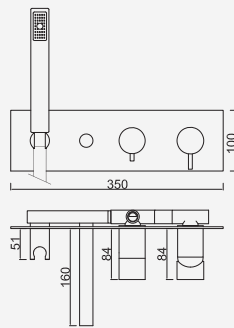

Anticalcário WACE043