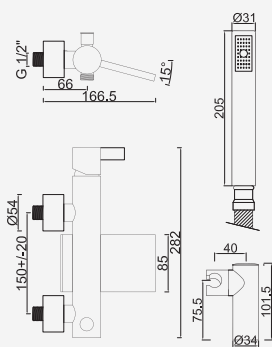

WACE043

Monocomando de Banheira

Monomando de Baño/Ducha
Wall Mounted Bath/ Shower Mixer
Mitigeur Bain Douche

Cromado . Chrome	WALLEGRA003	324,95 €
Satingrey	WALLEGRA003SG	438,69 €
Moonlight Black	WALLEGRA003MB	438,69 €
Brushed Black	WALLEGRA003BL	584,92 €
Shine Black	WALLEGRA003BA	584,92 €
Shine Chocolate	WALLEGRA003CA	584,92 €
Shine Gold	WALLEGRA003GL	584,92 €
Shine Copper	WALLEGRA003DA	584,92 €
Shine Hard Graphite	WALLEGRA003A0	584,92 €
Brushed Chocolate	WALLEGRA003CL	584,92 €
Brushed Gold	WALLEGRA003GN	584,92 €
Brushed Copper	WALLEGRA003DL	584,92 €
Brushed Hard Graphite	WALLEGRA003AL	584,92 €
Brushed White Gold	WALLEGRA003WL	584,92 €