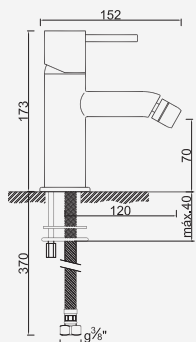

WACE144

Monocomando de Bidé

Monomando de Bidet
Monobidet Mixer
Mitigeur Bidet

Cromado . Chrome	WECODART002GO	86,42 €
Satingrey	WECODART002GOSG	116,65 €
Moonlight Black	WECODART002GOMB	116,65 €
Brushed Black	WECODART002GOBL	155,54 €
Shine Black	WECODART002GOBA	155,54 €
Shine Chocolate	WECODART002GOCA	155,54 €
Shine Gold	WECODART002GOGL	155,54 €
Shine Copper	WECODART002GODA	155,54 €
Shine Hard Graphite	WECODART002GOA0	155,54 €
Brushed Chocolate	WECODART002GOCL	155,54 €
Brushed Gold	WECODART002GOGN	155,54 €
Brushed Copper	WECODART002GODL	155,54 €
Brushed Hard Graphite	WECODART002GOAL	155,54 €
Brushed White Gold	WECODART002GOWL	155,54 €