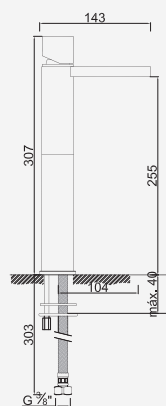

WACE040

Monocomando de Lavatório Cano Alto

Monomando de Lavabo Caño Alto
High Spout Monobasin Mixer
Mitigeur Lavabo Bec Haut

Cromado . Chrome	WECONINA001/2GO	149,26 €
Satingrey	WECONINA001/2GOSG	201,50 €
Moonlight Black	WECONINA001/2GOMB	201,50 €
Brushed Black	WECONINA001/2GOBL	268,67 €
Shine Black	WECONINA001/2GOBA	268,67 €
Shine Chocolate	WECONINA001/2GOCA	268,67 €
Shine Gold	WECONINA001/2GOGL	268,67 €
Shine Copper	WECONINA001/2GODA	268,67 €
Shine Hard Graphite	WECONINA001/2GOA0	268,67 €
Brushed Chocolate	WECONINA001/2GOCL	268,67 €
Brushed Gold	WECONINA001/2GOGN	268,67 €
Brushed Copper	WECONINA001/2GODL	268,67 €
Brushed Hard Graphite	WECONINA001/2GOAL	268,67 €
Brushed White Gold	WECONINA001/2GOWL	268,67 €