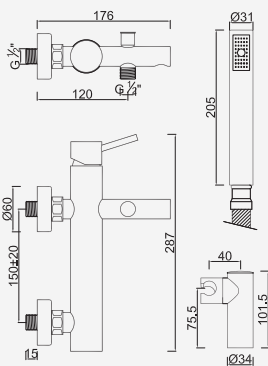

WACE040

WACE040

Monocomando de Bidé

Monomando de Bidet
Monobidet Mixer
Mitigeur Bidet

Cromado . Chrome	WECOENJOY002/1.1	163,38 €
Satingrey	WECOENJOY002/1.1SG	220,57 €
Moonlight Black	WECOENJOY002/1.1MB	220,57 €
Brushed Black	WECOENJOY002/1.1BL	294,09 €
Shine Black	WECOENJOY002/1.1BA	294,09 €
Shine Chocolate	WECOENJOY002/1.1CA	294,09 €
Shine Gold	WECOENJOY002/1.1GL	294,09 €
Shine Copper	WECOENJOY002/1.1DA	294,09 €
Shine Hard Graphite	WECOENJOY002/1.1A0	294,09 €
Brushed Chocolate	WECOENJOY002/1.1CL	294,09 €
Brushed Gold	WECOENJOY002/1.1GN	294,09 €
Brushed Copper	WECOENJOY002/1.1DL	294,09 €
Brushed Hard Graphite	WECOENJOY002/1.1AL	294,09 €
Brushed White Gold	WECOENJOY002/1.1WL	294,09 €