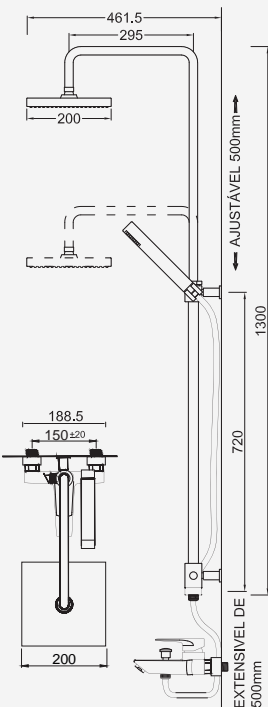

Anticalcário 180° WACE144

Cromado . Chrome	WNER0003/1	470,29 €
Satingrey	WNER0003/1SG	700,69 €
Moonlight Black	WNER0003/1MB	700,69 €
Brushed Black	WNER0003/1BL	934,26 €
Shine Black	WNER0003/1BA	934,26 €
Shine Chocolate	WNER0003/1CA	934,26 €
Shine Gold	WNER0003/1GL	934,26 €
Shine Copper	WNER0003/1DA	934,26 €
Shine Hard Graphite	WNER0003/1A0	934,26 €
Brushed Chocolate	WNER0003/1CL	934,26 €
Brushed Gold	WNER0003/1GN	934,26 €
Brushed Copper	WNER0003/1DL	934,26 €
Brushed Hard Graphite	WNER0003/1AL	934,26 €
Brushed White Gold	WNER0003/1WL	934,26 €

Nero