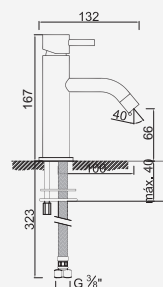

WACE039

Monocomando de Lavatório

Monomando de Lavabo
Monobasin Mixer
Mitigeur Lavabo

Cromado . Chrome	WECOGRECO001	92,50 €
Satingrey	WECOGRECO001SG	124,88 €
Moonlight Black	WECOGRECO001MB	124,88 €
Brushed Black	WECOGRECO001BL	166,51 €
Shine Black	WECOGRECO001BA	166,51 €
Shine Chocolate	WECOGRECO001CA	166,51 €
Shine Gold	WECOGRECO001GL	166,51 €
Shine Copper	WECOGRECO001DA	166,51 €
Shine Hard Graphite	WECOGRECO001A0	166,51 €
Brushed Chocolate	WECOGRECO001CL	166,51 €
Brushed Gold	WECOGRECO001GN	166,51 €
Brushed Copper	WECOGRECO001DL	166,51 €
Brushed Hard Graphite	WECOGRECO001AL	166,51 €
Brushed White Gold	WECOGRECO001WL	166,51 €

Opções: Ecoeficiência

Opciones: ecoeficiencia . Options: eco-efficiency . Options: éco-efficacité

Cromado . Chrome	WECOGRECO001AQ	102,49 €