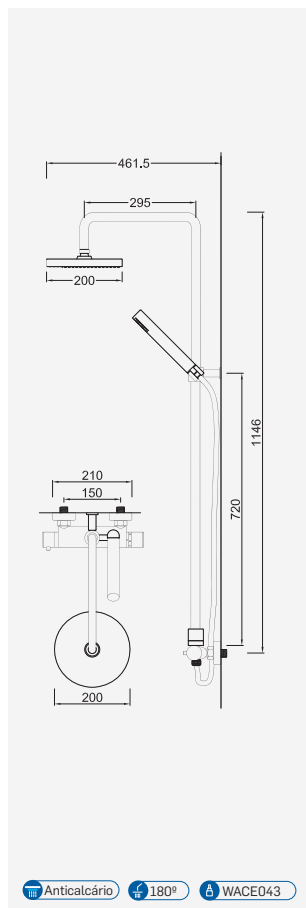

Anticalcário 180° WACE043

Rampa de Chuveiro com Monocomando

Rampa de Ducha Extensível con Monomando
Extensible Shower Column with Mixer
Colonne de Douche Extensible avec Mitigeur

Cromado . Chrome	WENZO021	352,32 €
Satingrey	WENZO21SG	526,11 €
Moonlight Black	WENZO21MB	526,11 €
Brushed Black	WENZO21BL	701,48 €
Shine Black	WENZO21BA	701,48 €
Shine Chocolate	WENZO21CA	701,48 €
Shine Gold	WENZO21GL	701,48 €
Shine Copper	WENZO21DA	701,48 €
Shine Hard Graphite	WENZO21A0	701,48 €
Brushed Chocolate	WENZO21CL	701,48 €
Brushed Gold	WENZO21GN	701,48 €
Brushed Copper	WENZO21DL	701,48 €
Brushed Hard Graphite	WENZO21AL	701,48 €
Brushed White Gold	WENZO21WL	701,48 €

Opções: Ecoeficiência

Opciones: ecoeficiencia . Options: eco-efficiency . Options: éco-efficacité

Cromado . Chrome	WENZO021AQ	370,86 €