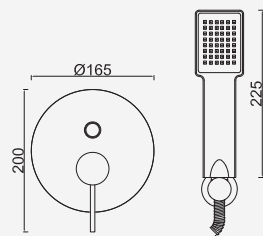

Anticalcário WACE043