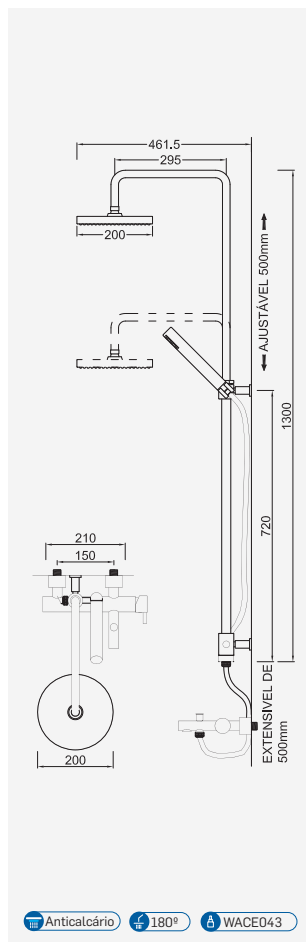

Anticalcário 180° WACE043

Rampa de Banheira Telescópica com Monocomando

Rampa de Baño/Ducha Extensível con Monomando
Extensible Bath/Shower Column with Mixer
Colonne de Bain Douche Extensible avec Mitigeur

Cromado . Chrome	WENZO003/1	496,96 €
Satingrey	WENZO003/1SG	721,37 €
Moonlight Black	WENZO003/1MB	721,37 €
Brushed Black	WENZO003/1BL	961,83 €
Shine Black	WENZO003/1BA	961,83 €
Shine Chocolate	WENZO003/1CA	961,83 €
Shine Gold	WENZO003/1GL	961,83 €
Shine Copper	WENZO003/1DA	961,83 €
Shine Hard Graphite	WENZO003/1A0	961,83 €
Brushed Chocolate	WENZO003/1CL	961,83 €
Brushed Gold	WENZO003/1GN	961,83 €
Brushed Copper	WENZO003/1DL	961,83 €
Brushed Hard Graphite	WENZO003/1AL	961,83 €
Brushed White Gold	WENZO003/1WL	961,83 €

Enzo