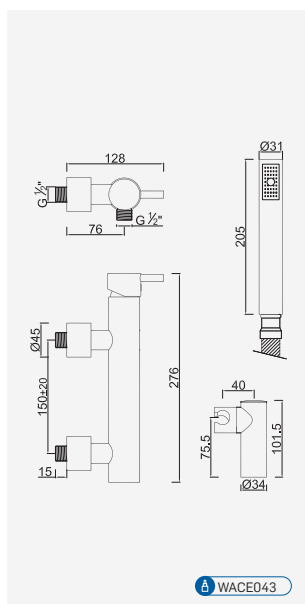

WACED43

Monocomando de Base de Chuveiro

Monomando de Ducha
Wall Mounted Shower Mixer
Mitigeur Douche

Cromado . Chrome	WGRES004	175,77 €
Satingrey	WGRES004SG	237,29 €
Moonlight Black	WGRES004MB	237,29 €
Brushed Black	WGRES004BL	316,38 €
Shine Black	WGRES004BA	316,38 €
Shine Chocolate	WGRES004CA	316,38 €
Shine Gold	WGRES004GL	316,38 €
Shine Copper	WGRES004DA	316,38 €
Shine Hard Graphite	WGRES004A0	316,38 €
Brushed Chocolate	WGRES004CL	316,38 €
Brushed Gold	WGRES004GN	316,38 €
Brushed Copper	WGRES004DL	316,38 €
Brushed Hard Graphite	WGRES004AL	316,38 €
Brushed White Gold	WGRES004WL	316,38 €