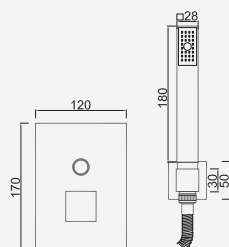

Anticalcário WACE043