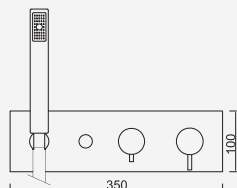

 Cromado . Chrome	WENJOY025	440,19 €
W-EMB3003		229,16 €

Com Chuveiro 250mm INOX

Con ducha 250mm | With shower 250mm | Avec tête de douche 250mm

 Cromado . Chrome	WENJOY025/1	477,58 €
Satingrey	WENJOY025/1SG	644,73 €
Moonlight Black	WENJOY025/1MB	644,73 €
Brushed Black	WENJOY025/1BL	859,64 €
Shine Black	WENJOY025/1BA	859,64 €
Shine Chocolate	WENJOY025/1CA	859,64 €
Shine Gold	WENJOY025/1GL	859,64 €
Shine Copper	WENJOY025/1DA	859,64 €
Shine Hard Graphite	WENJOY025/1A0	859,64 €
Brushed Chocolate	WENJOY025/1CL	859,64 €
Brushed Gold	WENJOY025/1GN	859,64 €
Brushed Copper	WENJOY025/1DL	859,64 €
Brushed Hard Graphite	WENJOY025/1AL	859,64 €
Brushed White Gold	WENJOY025/1WL	859,64 €
W-EMB3003		229,16 €