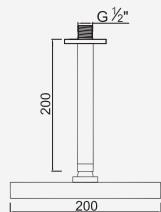

Sistema de Duche Embutido Termostático 2 Funções

Sistema de Ducha Empotrado con 2 Funcións
Concealed Shower System 2 Ways
Module de Douche 2 Fonctions

Com Chuveiro 200mm ABS

Con ducha 200mm | With shower 200mm | Avec tête de douche 200mm

Cromado . Chrome   WBIANCHI025.1   494,86 €
Ø 200

W-EMB2006   273,25 €

Com Chuveiro 250mm INOX

Con ducha 250mm | With shower 250mm | Avec tête de douche 250mm

Cromado . Chrome   WBIANCHI025/1.1   532,25 €
Ø 250

W-EMB2006   273,25 €

38°   **Anticalcário**   **WACE050**

Bianchi