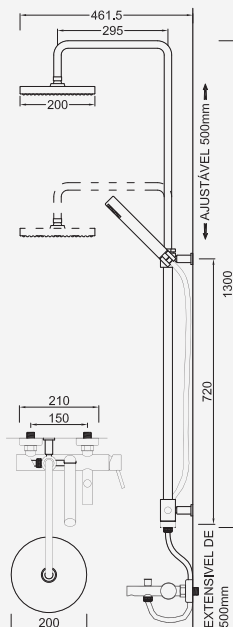

Anticálcio 180° WACE043

Rampa de Banheira Telescópica com Monocomando

Rampa de Baño/Ducha Extensible con Monomando
Extensible Bath/Shower Column with Mixer
Colonne de Bain Douche Extensible avec Mitigeur

Cromado . Chrome	WENJOY007/1	496,96 €
Satingrey	WENJOY007/1SG	721,37 €
Moonlight Black	WENJOY007/1MB	721,37 €
Brushed Black	WENJOY007/1BL	961,83 €
Shine Black	WENJOY007/1BA	961,83 €
Shine Chocolate	WENJOY007/1CA	961,83 €
Shine Gold	WENJOY007/1GL	961,83 €
Shine Copper	WENJOY007/1DA	961,83 €
Shine Hard Graphite	WENJOY007/1A0	961,83 €
Brushed Chocolate	WENJOY007/1CL	961,83 €
Brushed Gold	WENJOY007/1GN	961,83 €
Brushed Copper	WENJOY007/1DL	961,83 €
Brushed Hard Graphite	WENJOY007/1AL	961,83 €
Brushed White Gold	WENJOY007/1WL	961,83 €

Sistema de Duche Embutido 1 Função

Sistema de Ducha Empotrado con 1 Función
Concealed Shower System 1 Way
Module de Douche 1 Fonction

Com Chuveiro 200mm ABS

Con ducha 200mm ABS | With ABS shower 200mm | Avec tête de douche 200mm ABS

Cromado . Chrome	WENJOY017	155,38 €
W-EMB1001		47,37 €

Com Chuveiro 250mm INOX

Con ducha 250mm | With shower 250mm | Avec tête de douche 250mm

Cromado . Chrome	WENJOY017/1	192,76 €
Satingrey	WENJOY017/1SG	260,23 €
Moonlight Black	WENJOY017/1MB	260,23 €
Brushed Black	WENJOY017/1BL	346,98 €
Shine Black	WENJOY017/1BA	346,98 €
Shine Chocolate	WENJOY017/1CA	346,98 €
Shine Gold	WENJOY017/1GL	346,98 €
Shine Copper	WENJOY017/1DA	346,98 €
Shine Hard Graphite	WENJOY017/1A0	346,98 €
Brushed Chocolate	WENJOY017/1CL	346,98 €
Brushed Gold	WENJOY017/1GN	346,98 €
Brushed Copper	WENJOY017/1DL	346,98 €
Brushed Hard Graphite	WENJOY017/1AL	346,98 €
Brushed White Gold	WENJOY017/1WL	346,98 €
W-EMB1001		47,37 €

Anticálcio WACE043

Enjoy