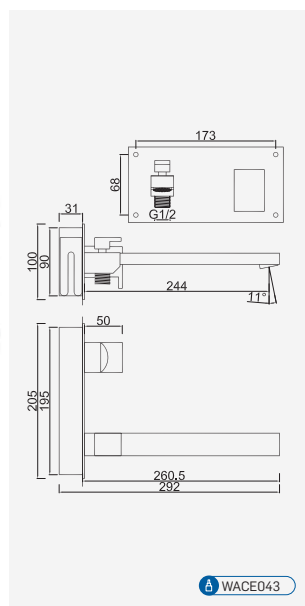

Lorena

WACE043

Monocomando de Banheira à Parede com Acessórios

Monomando de Baño/Ducha a La Pared con Accesorios
Concealed Wall Mounted Bath/Shower Mixer with Accessories
Mitigeur Bain/douche Encastré Avec Accessoires

Cromado . Chrome	WLORENA005	250,09 €
Satingrey	WLORENA005SG	337,63 €
Moonlight Black	WLORENA005MB	337,63 €
Brushed Black	WLORENA005BL	450,17 €
Shine Black	WLORENA005BA	450,17 €
Shine Chocolate	WLORENA005CA	450,17 €
Shine Gold	WLORENA005GL	450,17 €
Shine Copper	WLORENA005DA	450,17 €
Shine Hard Graphite	WLORENA005A0	450,17 €
Brushed Chocolate	WLORENA005CL	450,17 €
Brushed Gold	WLORENA005GN	450,17 €
Brushed Copper	WLORENA005DL	450,17 €
Brushed Hard Graphite	WLORENA005AL	450,17 €
Brushed White Gold	WLORENA005WL	450,17 €