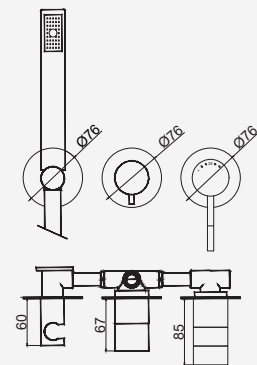

 Ø 200	Cromado . Chrome	WGRECO028	516,38 €
	Moonlight Black	WGRECO028MB	697,11 €
W-EMB2006			273,25 €

Com Chuveiro 250mm INOX

Con ducha 250mm | With shower 250mm | Avec tête de douche 250mm

 Ø 250	Cromado . Chrome	WGRECO028/1	531,68 €
	Satingrey	WGRECO028/1SG	717,77 €
	Moonlight Black	WGRECO028/1MB	717,77 €
	Brushed Black	WGRECO028/1BL	957,02 €
	Shine Black	WGRECO028/1BA	957,02 €
	Shine Chocolate	WGRECO028/1CA	957,02 €
	Shine Gold	WGRECO028/1GL	957,02 €
	Shine Copper	WGRECO028/1DA	957,02 €
	Shine Hard Graphite	WGRECO028/1A0	957,02 €
	Brushed Chocolate	WGRECO028/1CL	957,02 €
	Brushed Gold	WGRECO028/1GN	957,02 €
	Brushed Copper	WGRECO028/1DL	957,02 €
	Brushed Hard Graphite	WGRECO028/1AL	957,02 €
	Brushed White Gold	WGRECO028/1WL	957,02 €
W-EMB2006			273,25 €