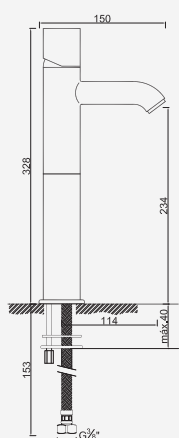

WACE144

Monocomando de Lavatório Cano Alto

Monomando de Lavabo Caño Alto
High Spout Monobasin Mixer
Mitigeur Lavabo Bec Haut

Cromado . Chrome	WECODART001/5	131,03 €
Satingrey	WECODART001/5SG	176,89 €
Moonlight Black	WECODART001/5MB	176,89 €
Brushed Black	WECODART001/5BL	235,85 €
Shine Black	WECODART001/5BA	235,85 €
Shine Chocolate	WECODART001/5CA	235,85 €
Shine Gold	WECODART001/5GL	235,85 €
Shine Copper	WECODART001/5DA	235,85 €
Shine Hard Graphite	WECODART001/5A0	235,85 €
Brushed Chocolate	WECODART001/5CL	235,85 €
Brushed Gold	WECODART001/5GN	235,85 €
Brushed Copper	WECODART001/5DL	235,85 €
Brushed Hard Graphite	WECODART001/5AL	235,85 €
Brushed White Gold	WECODART001/5WL	235,85 €