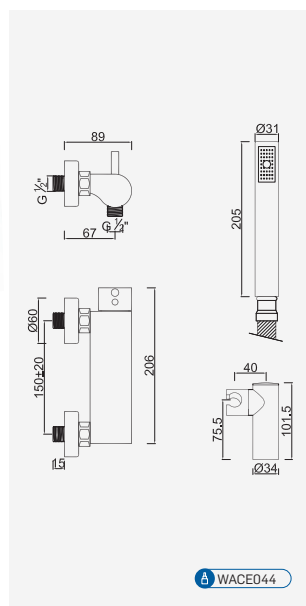

Monocomando de Base de Chuveiro

Monomando de Ducha
Wall Mounted Shower Mixer
Mitigeur Douche

Cromado . Chrome	WDART004/1	94,90 €
Satingrey	WDART004/1SG	128,12 €
Moonlight Black	WDART004/1MB	128,12 €
Brushed Black	WDART004/1BL	170,83 €
Shine Black	WDART004/1BA	170,83 €
Shine Chocolate	WDART004/1CA	170,83 €
Shine Gold	WDART004/1GL	170,83 €
Shine Copper	WDART004/1DA	170,83 €
Shine Hard Graphite	WDART004/1A0	170,83 €
Brushed Chocolate	WDART004/1CL	170,83 €
Brushed Gold	WDART004/1GN	170,83 €
Brushed Copper	WDART004/1DL	170,83 €
Brushed Hard Graphite	WDART004/1AL	170,83 €
Brushed White Gold	WDART004/1WL	170,83 €