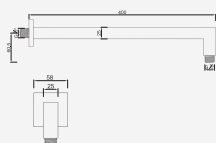

Braço Chuveiro Superior à Parede Quadrado

Soporte de Ducha à la Pared Cuadrado
Wall Square Shower Arm
Bras pour Douche de Tête Carré, Fixation Mural

Cromado . Chrome	WBRA004	84,01 €
Satingrey	WBRA004SG	113,41 €
Moonlight Black	WBRA004MB	113,41 €
Brushed Black	WBRA004BL	151,22 €
Shine Black	WBRA004BA	151,22 €
Shine Chocolate	WBRA004CA	151,22 €
Shine Gold	WBRA004GL	151,22 €
Shine Copper	WBRA004DA	151,22 €
Shine Hard Graphite	WBRA004A0	151,22 €
Brushed Chocolate	WBRA004CL	151,22 €
Brushed Gold	WBRA004GN	151,22 €
Brushed Copper	WBRA004DL	151,22 €
Brushed Hard Graphite	WBRA004AL	151,22 €
Brushed White Gold	WBRA004WL	151,22 €