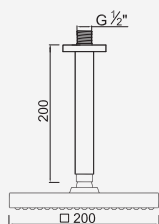

 Cromado . Chrome	WRLUX021.1	497,25 €
W-EMB3003		229,16 €

Com Chuveiro 250mm INOX

Con ducha 250mm | With shower 250mm | Avec tête de douche 250mm

 Cromado . Chrome	WRLUX021/1.1	545,97 €
Satingrey	WRLUX021/1.1SG	737,06 €
Moonlight Black	WRLUX021/1.1MB	737,06 €
Brushed Black	WRLUX021/1.1BL	982,75 €
Shine Black	WRLUX021/1.1BA	982,75 €
Shine Chocolate	WRLUX021/1.1CA	982,75 €
Shine Gold	WRLUX021/1.1GL	982,75 €
Shine Copper	WRLUX021/1.1DA	982,75 €
Shine Hard Graphite	WRLUX021/1.1AO	982,75 €
Brushed Chocolate	WRLUX021/1.1CL	982,75 €
Brushed Gold	WRLUX021/1.1GN	982,75 €
Brushed Copper	WRLUX021/1.1DL	982,75 €
Brushed Hard Graphite	WRLUX021/1.1AL	982,75 €
Brushed White Gold	WRLUX021/1.1WL	982,75 €
W-EMB3003		229,16 €