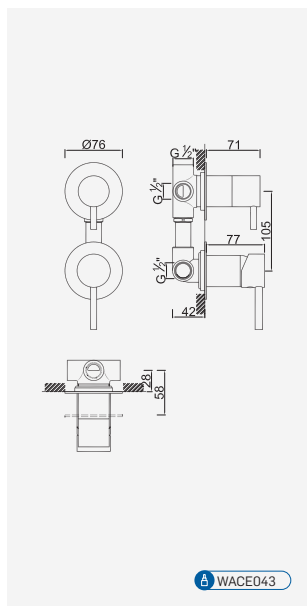

WACE043

Válvula de Embutir com 2 Saídas

Válvula de Empotrar con 2 Salidas
Concealed Shower Valve 2 Ways
Mitigeur Mécanique à Encastrer 2 Fonctions

Cromado . Chrome	WENJOY010/1	172,96 €
Satingrey	WENJOY010/1SG	233,50 €
Moonlight Black	WENJOY010/1MB	233,50 €
Brushed Black	WENJOY010/1BL	311,33 €
Shine Black	WENJOY010/1BA	311,33 €
Shine Chocolate	WENJOY010/1CA	311,33 €
Shine Gold	WENJOY010/1GL	311,33 €
Shine Copper	WENJOY010/1DA	311,33 €
Shine Hard Graphite	WENJOY010/1A0	311,33 €
Brushed Chocolate	WENJOY010/1CL	311,33 €
Brushed Gold	WENJOY010/1GN	311,33 €
Brushed Copper	WENJOY010/1DL	311,33 €
Brushed Hard Graphite	WENJOY010/1AL	311,33 €
Brushed White Gold	WENJOY010/1WL	311,33 €

W-EMB2002 84,21 €