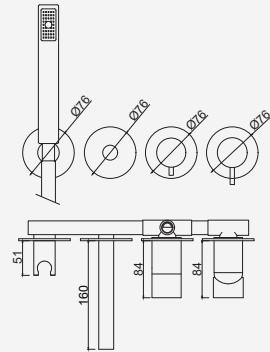

Anticalcário WACE043

Sistema de Duche Embutido 3 Funções

Sistema de Ducha Empotrado con 3 Funcións
Concealed Shower System 3 Ways
Module de Douche 3 Fonctions

Com Chuveiro 200mm INOX

Con ducha 200mm | With shower 200mm | Avec tête de douche 200mm

Ø 200	Cromado . Chrome	WGRECO026.1	473,33 €
	Moonlight Black	WGRECO026.1MB	639,00 €
W-EMB3003			229,16 €

Com Chuveiro 250mm INOX

Con ducha 250mm | With shower 250mm | Avec tête de douche 250mm

Ø 250	Cromado . Chrome	WGRECO026/1.1	488,62 €	
	Satingrey	WGRECO026/1.1SG	659,64 €	
	Moonlight Black	WGRECO026/1.1MB	659,64 €	
	Brushed Black	WGRECO026/1.1BL	879,52 €	
	Shine Black	WGRECO026/1.1BA	879,52 €	
	Shine Chocolate	WGRECO026/1.1CA	879,52 €	
	Shine Gold	WGRECO026/1.1GL	879,52 €	
	Shine Copper	WGRECO026/1.1DA	879,52 €	
	Shine Hard Graphite	WGRECO026/1.1A0	879,52 €	
	Brushed Chocolate	WGRECO026/1.1CL	879,52 €	
	Brushed Gold	WGRECO026/1.1GN	879,52 €	
	Brushed Copper	WGRECO026/1.1DL	879,52 €	
	Brushed Hard Graphite	WGRECO026/1.1AL	879,52 €	
	Brushed White Gold	WGRECO026/1.1WL	879,52 €	
	W-EMB3003			229,16 €

Sistema de Duche Embutido 3 Funções

Sistema de Ducha Empotrado con 3 Funcións
Concealed Shower System 3 Ways
Module de Douche 3 Fonctions

Com Chuveiro 200mm INOX

Con ducha 200mm | With shower 200mm | Avec tête de douche 200mm

Ø 200	Cromado . Chrome	WGRECO027	473,33 €
	Moonlight Black	WGRECO027MB	639,00 €
W-EMB3003			229,16 €

Com Chuveiro 250mm INOX

Con ducha 250mm | With shower 250mm | Avec tête de douche 250mm

Ø 250	Cromado . Chrome	WGRECO027/1	488,62 €	
	Satingrey	WGRECO027/1SG	659,64 €	
	Moonlight Black	WGRECO027/1MB	659,64 €	
	Brushed Black	WGRECO027/1BL	879,52 €	
	Shine Black	WGRECO027/1BA	879,52 €	
	Shine Chocolate	WGRECO027/1CA	879,52 €	
	Shine Gold	WGRECO027/1GL	879,52 €	
	Shine Copper	WGRECO027/1DA	879,52 €	
	Shine Hard Graphite	WGRECO027/1A0	879,52 €	
	Brushed Chocolate	WGRECO027/1CL	879,52 €	
	Brushed Gold	WGRECO027/1GN	879,52 €	
	Brushed Copper	WGRECO027/1DL	879,52 €	
	Brushed Hard Graphite	WGRECO027/1AL	879,52 €	
	Brushed White Gold	WGRECO027/1WL	879,52 €	
	W-EMB3003			229,16 €