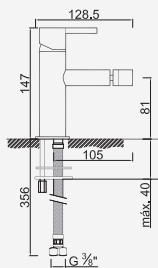

WACE039

Monocomando de Bidé

Monomando de Bidet
Monobidet Mixer
Mitigeur Bidet

Cromado . Chrome	WECOGIANE002	106,34 €
Satingrey	WECOGIANE002SG	143,55 €
Moonlight Black	WECOGIANE002MB	143,55 €
Brushed Black	WECOGIANE002BL	191,41 €
Shine Black	WECOGIANE002BA	191,41 €
Shine Chocolate	WECOGIANE002CA	191,41 €
Shine Gold	WECOGIANE002GL	191,41 €
Shine Copper	WECOGIANE002DA	191,41 €
Shine Hard Graphite	WECOGIANE002A0	191,41 €
Brushed Chocolate	WECOGIANE002CL	191,41 €
Brushed Gold	WECOGIANE002GN	191,41 €
Brushed Copper	WECOGIANE002DL	191,41 €
Brushed Hard Graphite	WECOGIANE002AL	191,41 €
Brushed White Gold	WECOGIANE002WL	191,41 €