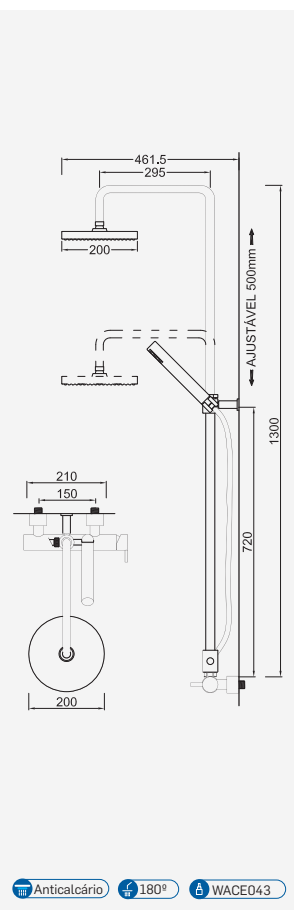

Rampa de Chuveiro Telescópica com Monocomando

Rampa de Ducha Extensible con Monomando
Extensible Shower Column with Mixer
Colonne de Douche Extensible avec Mitigeur

Cromado . Chrome	WGIANE013	404,99 €
Satingrey	WGIANE013SG	597,21 €
Moonlight Black	WGIANE013MB	597,21 €
Brushed Black	WGIANE013BL	796,28 €
Shine Black	WGIANE013BA	796,28 €
Shine Chocolate	WGIANE013CA	796,28 €
Shine Gold	WGIANE013GL	796,28 €
Shine Copper	WGIANE013DA	796,28 €
Shine Hard Graphite	WGIANE013A0	796,28 €
Brushed Chocolate	WGIANE013CL	796,28 €
Brushed Gold	WGIANE013GN	796,28 €
Brushed Copper	WGIANE013DL	796,28 €
Brushed Hard Graphite	WGIANE013AL	796,28 €
Brushed White Gold	WGIANE013WL	796,28 €

Com Deslizador

Con Deslizador . With Slider . Avec Coulisseur

Cromado . Chrome	WGIANE013D	455,09 €
Satingrey	WGIANE013DSG	664,85 €
Moonlight Black	WGIANE013DMB	664,85 €
Brushed Black	WGIANE013DBL	886,47 €
Shine Black	WGIANE013DBA	886,47 €
Shine Chocolate	WGIANE013DCA	886,47 €
Shine Gold	WGIANE013DGL	886,47 €
Shine Copper	WGIANE013DDA	886,47 €
Shine Hard Graphite	WGIANE013DA0	886,47 €
Brushed Chocolate	WGIANE013DCL	886,47 €
Brushed Gold	WGIANE013DGN	886,47 €
Brushed Copper	WGIANE013DDL	886,47 €
Brushed Hard Graphite	WGIANE013DAL	886,47 €
Brushed White Gold	WGIANE013DWL	886,47 €

Rampa de Banheira Telescópica com Monocomando

Rampa de Banho/Ducha Extensible con Monomando
Extensible Bath/Shower Column with Mixer
Colonne de Bain Douche Extensible avec Mitigeur