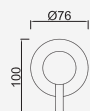

Anticalcário WACE043

Sistema de Duche Embutido 1 Função

Sistema de Ducha Empotrado con 1 Función
Concealed Shower System 1 Way
Module de Douche 1 Fonction

Com Chuveiro 200mm INOX

Con ducha 200mm | With shower 200mm | Avec tête de douche 200mm

Cromado . Chrome	WGREC0014	155,38 €
Moonlight Black	WGREC0014MB	209,76 €

W-EMB1001 47,37 €

Com Chuveiro 250mm INOX

Con ducha 250mm | With shower 250mm | Avec tête de douche 250mm

Cromado . Chrome	WGREC0014/1	171,47 €
Satingrey	WGREC0014/1SG	231,48 €
Moonlight Black	WGREC0014/1MB	231,48 €
Brushed Black	WGREC0014/1BL	308,65 €
Shine Black	WGREC0014/1BA	308,65 €
Shine Chocolate	WGREC0014/1CA	308,65 €
Shine Gold	WGREC0014/1GL	308,65 €
Shine Copper	WGREC0014/1DA	308,65 €
Shine Hard Graphite	WGREC0014/1A0	308,65 €
Brushed Chocolate	WGREC0014/1CL	308,65 €
Brushed Gold	WGREC0014/1GN	308,65 €
Brushed Copper	WGREC0014/1DL	308,65 €
Brushed Hard Graphite	WGREC0014/1AL	308,65 €
Brushed White Gold	WGREC0014/1WL	308,65 €

W-EMB1001 47,37 €

Opções: Ecoeficiência
Opciones: ecoeficiencia . Options: eco-efficiency . Options: éco-efficacité

Cromado . Chrome	WGREC0014AQ	163,56 €

W-EMB1001 47,37 €

Greco