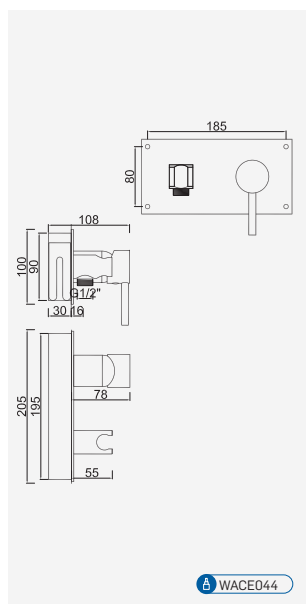

WACE044

Monocomando de Base de Chuveiro à Parede

Monomando de Ducha
Wall Mounted Shower Mixer
Mitigeur Douche

Cromado . Chrome	WDART009/1	179,20 €
Satingrey	WDART009/1SG	241,92 €
Moonlight Black	WDART009/1MB	241,92 €
Brushed Black	WDART009/1BL	322,56 €
Shine Black	WDART009/1BA	322,56 €
Shine Chocolate	WDART009/1CA	322,56 €
Shine Gold	WDART009/1GL	322,56 €
Shine Copper	WDART009/1DA	322,56 €
Shine Hard Graphite	WDART009/1A0	322,56 €
Brushed Chocolate	WDART009/1CL	322,56 €
Brushed Gold	WDART009/1GN	322,56 €
Brushed Copper	WDART009/1DL	322,56 €
Brushed Hard Graphite	WDART009/1AL	322,56 €
Brushed White Gold	WDART009/1WL	322,56 €