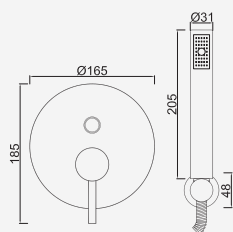

Anticalcário WACE043

Sistema de Duche Embutido 2 Funções

Sistema de Ducha Empotrado con 2 Funcións
Concealed Shower System 2 Ways
Module de Douche 2 Fonctions

Com Chuveiro 200mm ABS

Con ducha 200mm | With shower 200mm | Avec tête de douche 200mm

Cromado . Chrome	WDART018	243,93 €
W-EMB2001		63,16 €

Com Chuveiro 250mm INOX

Con ducha 250mm | With shower 250mm | Avec tête de douche 250mm

Cromado . Chrome	WDART018/1	281,32 €
Satingrey	WDART018/1SG	379,78 €
Moonlight Black	WDART018/1MB	379,78 €
Brushed Black	WDART018/1BL	506,37 €
Shine Black	WDART018/1BA	506,37 €
Shine Chocolate	WDART018/1CA	506,37 €
Shine Gold	WDART018/1GL	506,37 €
Shine Copper	WDART018/1DA	506,37 €
Shine Hard Graphite	WDART018/1AO	506,37 €
Brushed Chocolate	WDART018/1CL	506,37 €
Brushed Gold	WDART018/1GN	506,37 €
Brushed Copper	WDART018/1DL	506,37 €
Brushed Hard Graphite	WDART018/1AL	506,37 €
Brushed White Gold	WDART018/1WL	506,37 €
W-EMB2001		63,16 €

Sistema de Duche Embutido 2 Funções

Sistema de Ducha Empotrado con 2 Funcións
Concealed Shower System 2 Ways
Module de Douche 2 Fonctions

Com Chuveiro 200mm ABS

Con ducha 200mm | With shower 200mm | Avec tête de douche 200mm

Cromado . Chrome	WDART018.1	243,93 €
W-EMB2001		63,16 €

Com Chuveiro 250mm INOX

Con ducha 250mm | With shower 250mm | Avec tête de douche 250mm

Cromado . Chrome	WDART018/1.1	281,32 €
Satingrey	WDART018/1.1SG	379,78 €
Moonlight Black	WDART018/1.1MB	379,78 €
Brushed Black	WDART018/1.1BL	506,37 €
Shine Black	WDART018/1.1BA	506,37 €
Shine Chocolate	WDART018/1.1CA	506,37 €
Shine Gold	WDART018/1.1GL	506,37 €
Shine Copper	WDART018/1.1DA	506,37 €
Shine Hard Graphite	WDART018/1.1AO	506,37 €
Brushed Chocolate	WDART018/1.1CL	506,37 €
Brushed Gold	WDART018/1.1GN	506,37 €
Brushed Copper	WDART018/1.1DL	506,37 €
Brushed Hard Graphite	WDART018/1.1AL	506,37 €
Brushed White Gold	WDART018/1.1WL	506,37 €
W-EMB2001		63,16 €

Anticalcário WACE043