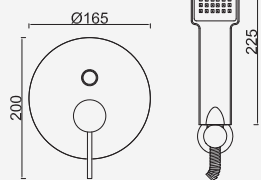

Anticalcário WACE043

Sistema de Duche Embutido 2 Funções

Sistema de Ducha Empotrado con 2 Funcións
Concealed Shower System 2 Ways
Module de Douche 2 Fonctions

Com Chuveiro 200mm ABS

Con ducha 200mm | With shower 200mm | Avec tête de douche 200mm

Cromado . Chrome

WALLEGRA013.1

249,31 €

W-EMB2001 63,16 €

Com Chuveiro 250mm INOX

Con ducha 250mm | With shower 250mm | Avec tête de douche 250mm

Ø250

Cromado . Chrome

WALLEGRA013/1.1

300,19 €

Satingrey

WALLEGRA013/1.1SG

405,26 €

Moonlight Black

WALLEGRA013/1.1MB

405,26 €

Brushed Black

WALLEGRA013/1.1BL

540,35 €

Shine Black

WALLEGRA013/1.1BA

540,35 €

Shine Chocolate

WALLEGRA013/1.1CA

540,35 €

Shine Gold

WALLEGRA013/1.1GL

540,35 €

Shine Copper

WALLEGRA013/1.1DA

540,35 €

Shine Hard Graphite

WALLEGRA013/1.1A0

540,35 €

Brushed Chocolate

WALLEGRA013/1.1CL

540,35 €

Brushed Gold

WALLEGRA013/1.1GN

540,35 €

Brushed Copper

WALLEGRA013/1.1DL

540,35 €

Brushed Hard Graphite

WALLEGRA013/1.1AL

540,35 €

Brushed White Gold

WALLEGRA013/1.1WL

540,35 €

W-EMB2001 63,16 €

Sistema de Duche Embutido 2 Funções

Sistema de Ducha Empotrado con 2 Funcións
Concealed Shower System 2 Ways
Module de Douche 2 Fonctions

Com Chuveiro 200mm ABS

Con ducha 200mm | With shower 200mm | Avec tête de douche 200mm

Ø 200

Cromado . Chrome

WALLEGRA015

304,86 €

W-EMB2002 84,21 €

Com Chuveiro 250mm INOX

Con ducha 250mm | With shower 250mm | Avec tête de douche 250mm

Ø250

Cromado . Chrome

WALLEGRA015/1

355,75 €

Satingrey

WALLEGRA015/1SG

480,26 €

Moonlight Black

WALLEGRA015/1MB

480,26 €

Brushed Black

WALLEGRA015/1BL

640,35 €

Shine Black

WALLEGRA015/1BA

640,35 €

Shine Chocolate

WALLEGRA015/1CA

640,35 €

Shine Gold

WALLEGRA015/1GL

640,35 €

Shine Copper

WALLEGRA015/1DA

640,35 €

Shine Hard Graphite

WALLEGRA015/1A0

640,35 €

Brushed Chocolate

WALLEGRA015/1CL

640,35 €

Brushed Gold

WALLEGRA015/1GN

640,35 €

Brushed Copper

WALLEGRA015/1DL

640,35 €

Brushed Hard Graphite

WALLEGRA015/1AL

640,35 €

Brushed White Gold

WALLEGRA015/1WL

640,35 €

W-EMB2002 84,21 €