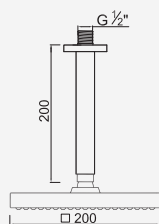

 Cromado . Chrome	WKIARA017.1	497,25 €
W-EMB3003		229,16 €

Com Chuveiro 250mm INOX

Con ducha 250mm | With shower 250mm | Avec tête de douche 250mm

 Cromado . Chrome	WKIARA017/1.1	545,97 €
Satingrey	WKIARA017/1.1SG	737,06 €
Moonlight Black	WKIARA017/1.1MB	737,06 €
Brushed Black	WKIARA017/1.1BL	982,75 €
Shine Black	WKIARA017/1.1BA	982,75 €
Shine Chocolate	WKIARA017/1.1CA	982,75 €
Shine Gold	WKIARA017/1.1GL	982,75 €
Shine Copper	WKIARA017/1.1DA	982,75 €
Shine Hard Graphite	WKIARA017/1.1AO	982,75 €
Brushed Chocolate	WKIARA017/1.1CL	982,75 €
Brushed Gold	WKIARA017/1.1GN	982,75 €
Brushed Copper	WKIARA017/1.1DL	982,75 €
Brushed Hard Graphite	WKIARA017/1.1AL	982,75 €
Brushed White Gold	WKIARA017/1.1WL	982,75 €
W-EMB3003		229,16 €