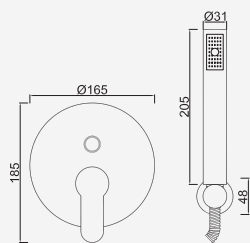

Com Chuveiro 250mm INOX

Con ducha 250mm | With shower 250mm | Avec tête de douche 250mm

Cromado . Chrome	WNINA010/1.1GO	301,78 €
Satingrey	WNINA010/1.1GOSG	407,41 €
Moonlight Black	WNINA010/1.1GOMB	407,41 €
Brushed Black	WNINA010/1.1GOBL	543,21 €
Shine Black	WNINA010/1.1GOBA	543,21 €
Shine Chocolate	WNINA010/1.1GOCA	543,21 €
Shine Gold	WNINA010/1.1GOGL	543,21 €
Shine Copper	WNINA010/1.1GODA	543,21 €
Shine Hard Graphite	WNINA010/1.1GOAO	543,21 €
Brushed Chocolate	WNINA010/1.1GOCL	543,21 €
Brushed Gold	WNINA010/1.1GOGN	543,21 €
Brushed Copper	WNINA010/1.1GODL	543,21 €
Brushed Hard Graphite	WNINA010/1.1GOAL	543,21 €
Brushed White Gold	WNINA010/1.1GOWL	543,21 €
W-EMB2001		63,16 €