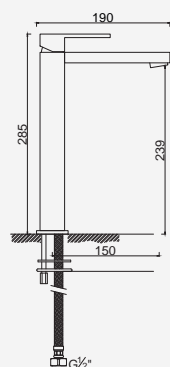

WACE088

Monocomando de Lavatório Cano Alto

Monomando de Lavabo Caño Alto
High Spout Monobasin Mixer
Mitigeur Lavabo Bec Haut

Cromado . Chrome	WECORLUX001/7	208,33 €
Satingrey	WECORLUX001/7SG	281,24 €
Moonlight Black	WECORLUX001/7MB	281,24 €
Brushed Black	WECORLUX001/7BL	374,99 €
Shine Black	WECORLUX001/7BA	374,99 €
Shine Chocolate	WECORLUX001/7CA	374,99 €
Shine Gold	WECORLUX001/7GL	374,99 €
Shine Copper	WECORLUX001/7DA	374,99 €
Shine Hard Graphite	WECORLUX001/7A0	374,99 €
Brushed Chocolate	WECORLUX001/7CL	374,99 €
Brushed Gold	WECORLUX001/7GN	374,99 €
Brushed Copper	WECORLUX001/7DL	374,99 €
Brushed Hard Graphite	WECORLUX001/7AL	374,99 €
Brushed White Gold	WECORLUX001/7WL	374,99 €

RLux