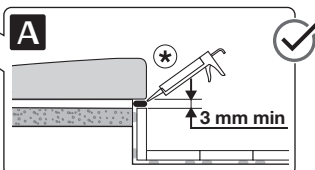

4 A

Flexible tile adhesive

5 A B

2h

6

* SILICONE NO ACETIC

24h