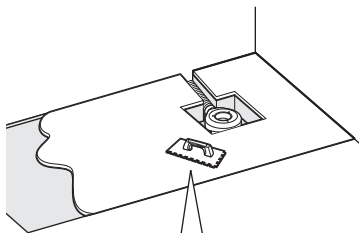

4 A

Flexible tile adhesive

5 A B