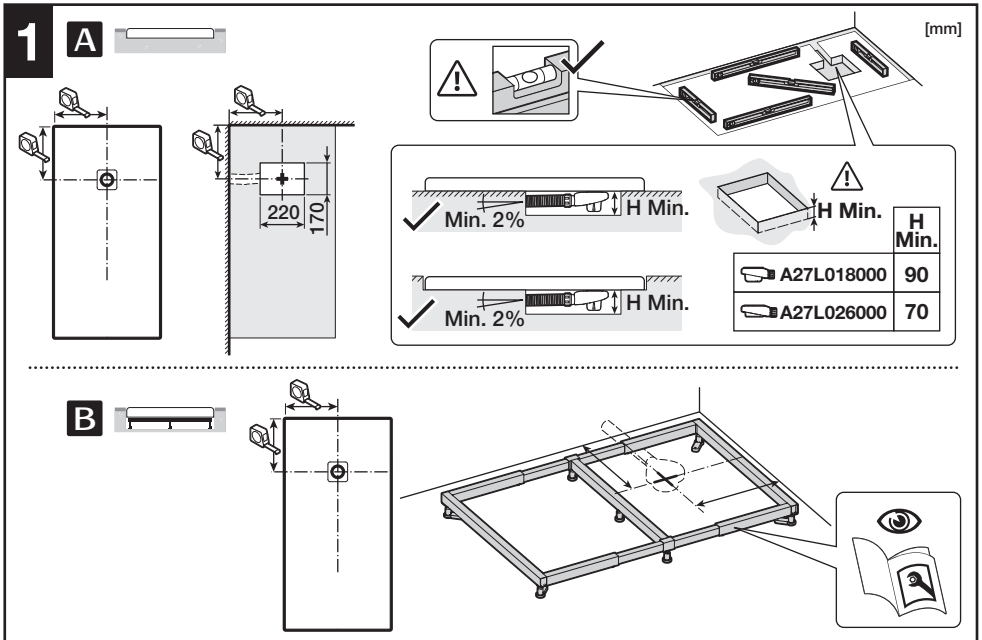

Roca

Rectangular shower tray dimensions (LxW)	A
$700 \times 600 \leq L \times W \leq 1200 \times 900$	200
$1201 \times 600 \leq L \times W \leq 1800 \times 900$	250
$1801 \times 800 \leq L \times W \leq 2000 \times 1000$	300