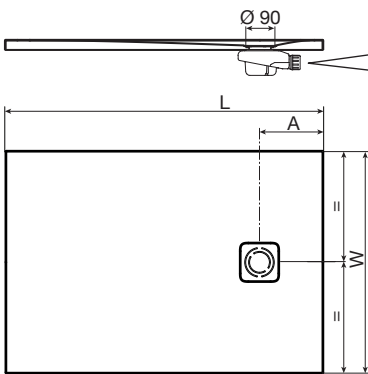

Roca

Rectangular shower tray dimensions (LxW)	A
$700 \times 600 \leq L \times W \leq 1200 \times 900$	200
$1201 \times 600 \leq L \times W \leq 1800 \times 900$	250
$1801 \times 800 \leq L \times W \leq 2000 \times 1000$	300