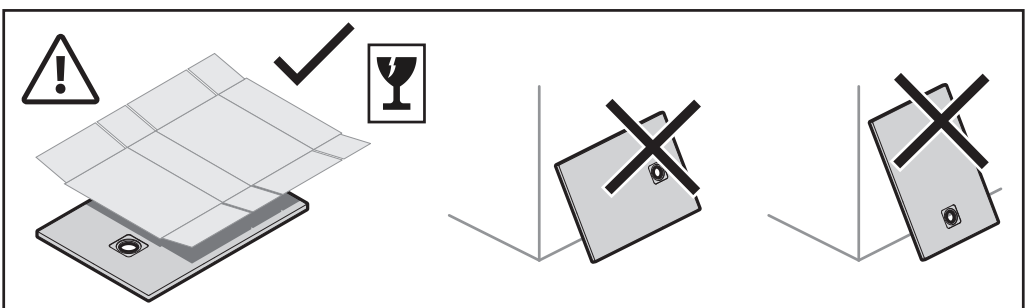

Roca

Rectangular shower tray dimensions (LxW)	A
$700 \times 600 \leq L \times W \leq 1200 \times 900$	200
$1201 \times 600 \leq L \times W \leq 1800 \times 900$	250
$1801 \times 800 \leq L \times W \leq 2000 \times 1000$	300