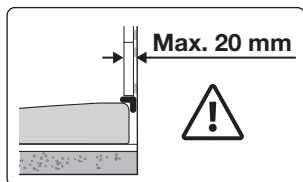

Roca

Rectangular shower tray dimensions (LxW)	A
$700 \times 600 \leq L \times W \leq 1200 \times 900$	200
$1201 \times 600 \leq L \times W \leq 1800 \times 900$	250
$1801 \times 800 \leq L \times W \leq 2000 \times 1000$	300

4 A

Flexible tile adhesive

5 A B

2h

6

* SILICONE NO ACETIC

24h

7 **A** **B**