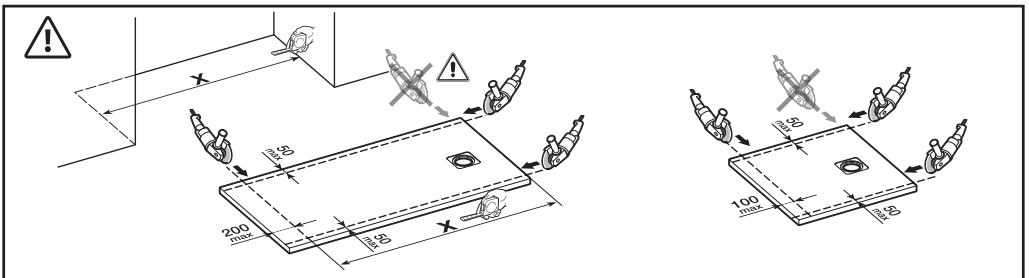

Roca

Rectangular shower tray dimensions (LxW)	A
$700 \times 600 \leq L \times W \leq 1200 \times 900$	200
$1201 \times 600 \leq L \times W \leq 1800 \times 900$	250
$1801 \times 800 \leq L \times W \leq 2000 \times 1000$	300