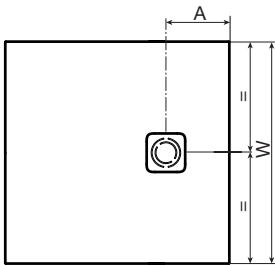

Roca

Rectangular shower tray dimensions (LxW)	A
$700 \times 600 \leq L \times W \leq 1200 \times 900$	200
$1201 \times 600 \leq L \times W \leq 1800 \times 900$	250
$1801 \times 800 \leq L \times W \leq 2000 \times 1000$	300