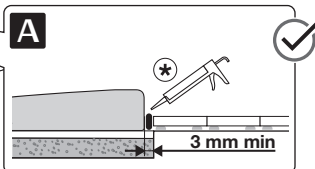

4 A

Flexible tile adhesive

5 A B

2h

6

* SILICONE NO ACETIC

24h