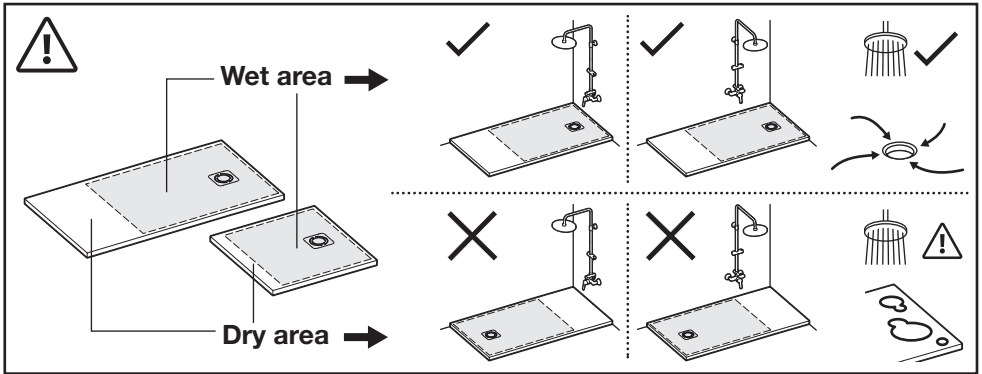

Roca

Rectangular shower tray dimensions (LxW)	A
$700 \times 600 \leq L \times W \leq 1200 \times 900$	200
$1201 \times 600 \leq L \times W \leq 1800 \times 900$	250
$1801 \times 800 \leq L \times W \leq 2000 \times 1000$	300

4 A

Flexible tile adhesive

5 A B

2h

6

* SILICONE NO ACETIC

24h

7 **A** **B**