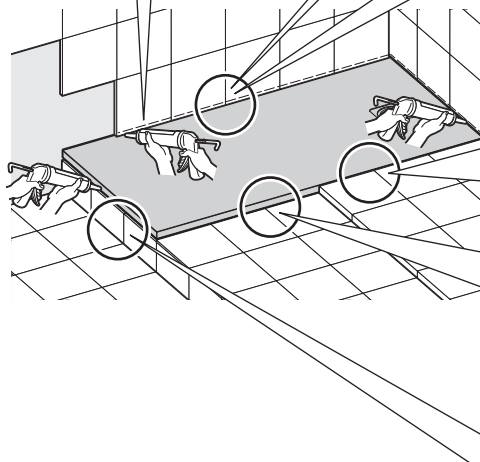

* SILICONE NO ACETIC

24h