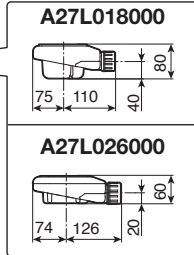

Roca

Rectangular shower tray dimensions (LxW)	A
$700 \times 600 \leq L \times W \leq 1200 \times 900$	200
$1201 \times 600 \leq L \times W \leq 1800 \times 900$	250
$1801 \times 800 \leq L \times W \leq 2000 \times 1000$	300