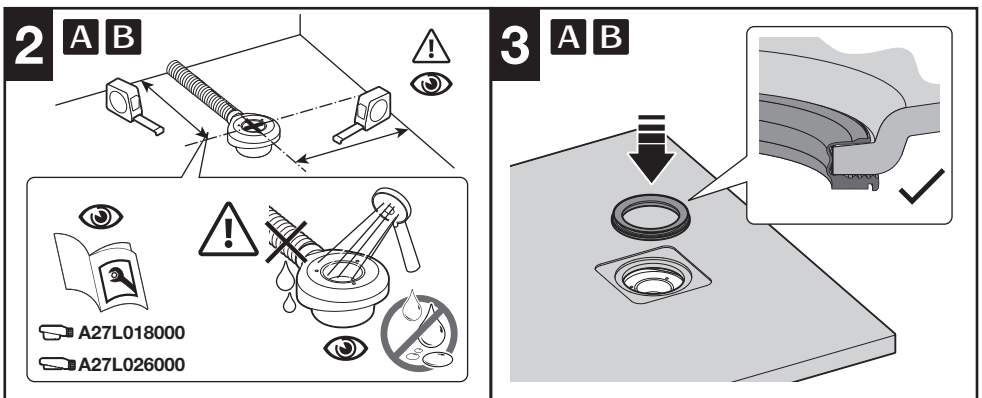

Roca

Rectangular shower tray dimensions (LxW)	A
$700 \times 600 \leq L \times W \leq 1200 \times 900$	200
$1201 \times 600 \leq L \times W \leq 1800 \times 900$	250
$1801 \times 800 \leq L \times W \leq 2000 \times 1000$	300