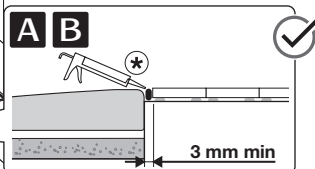

4 A

Flexible tile adhesive

5 A B

2h

6

* SILICONE NO ACETIC

24h