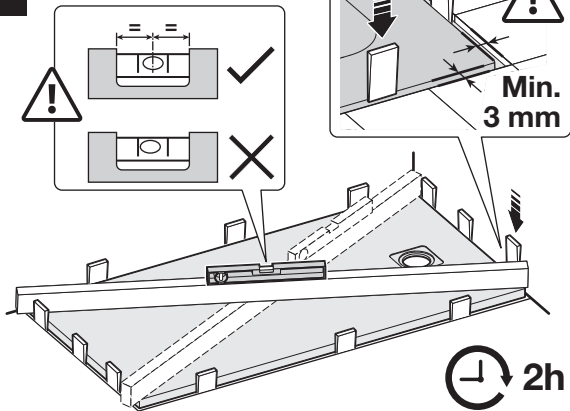

4 A

Flexible tile adhesive

5 A B

2h

6

* SILICONE NO ACETIC

24h